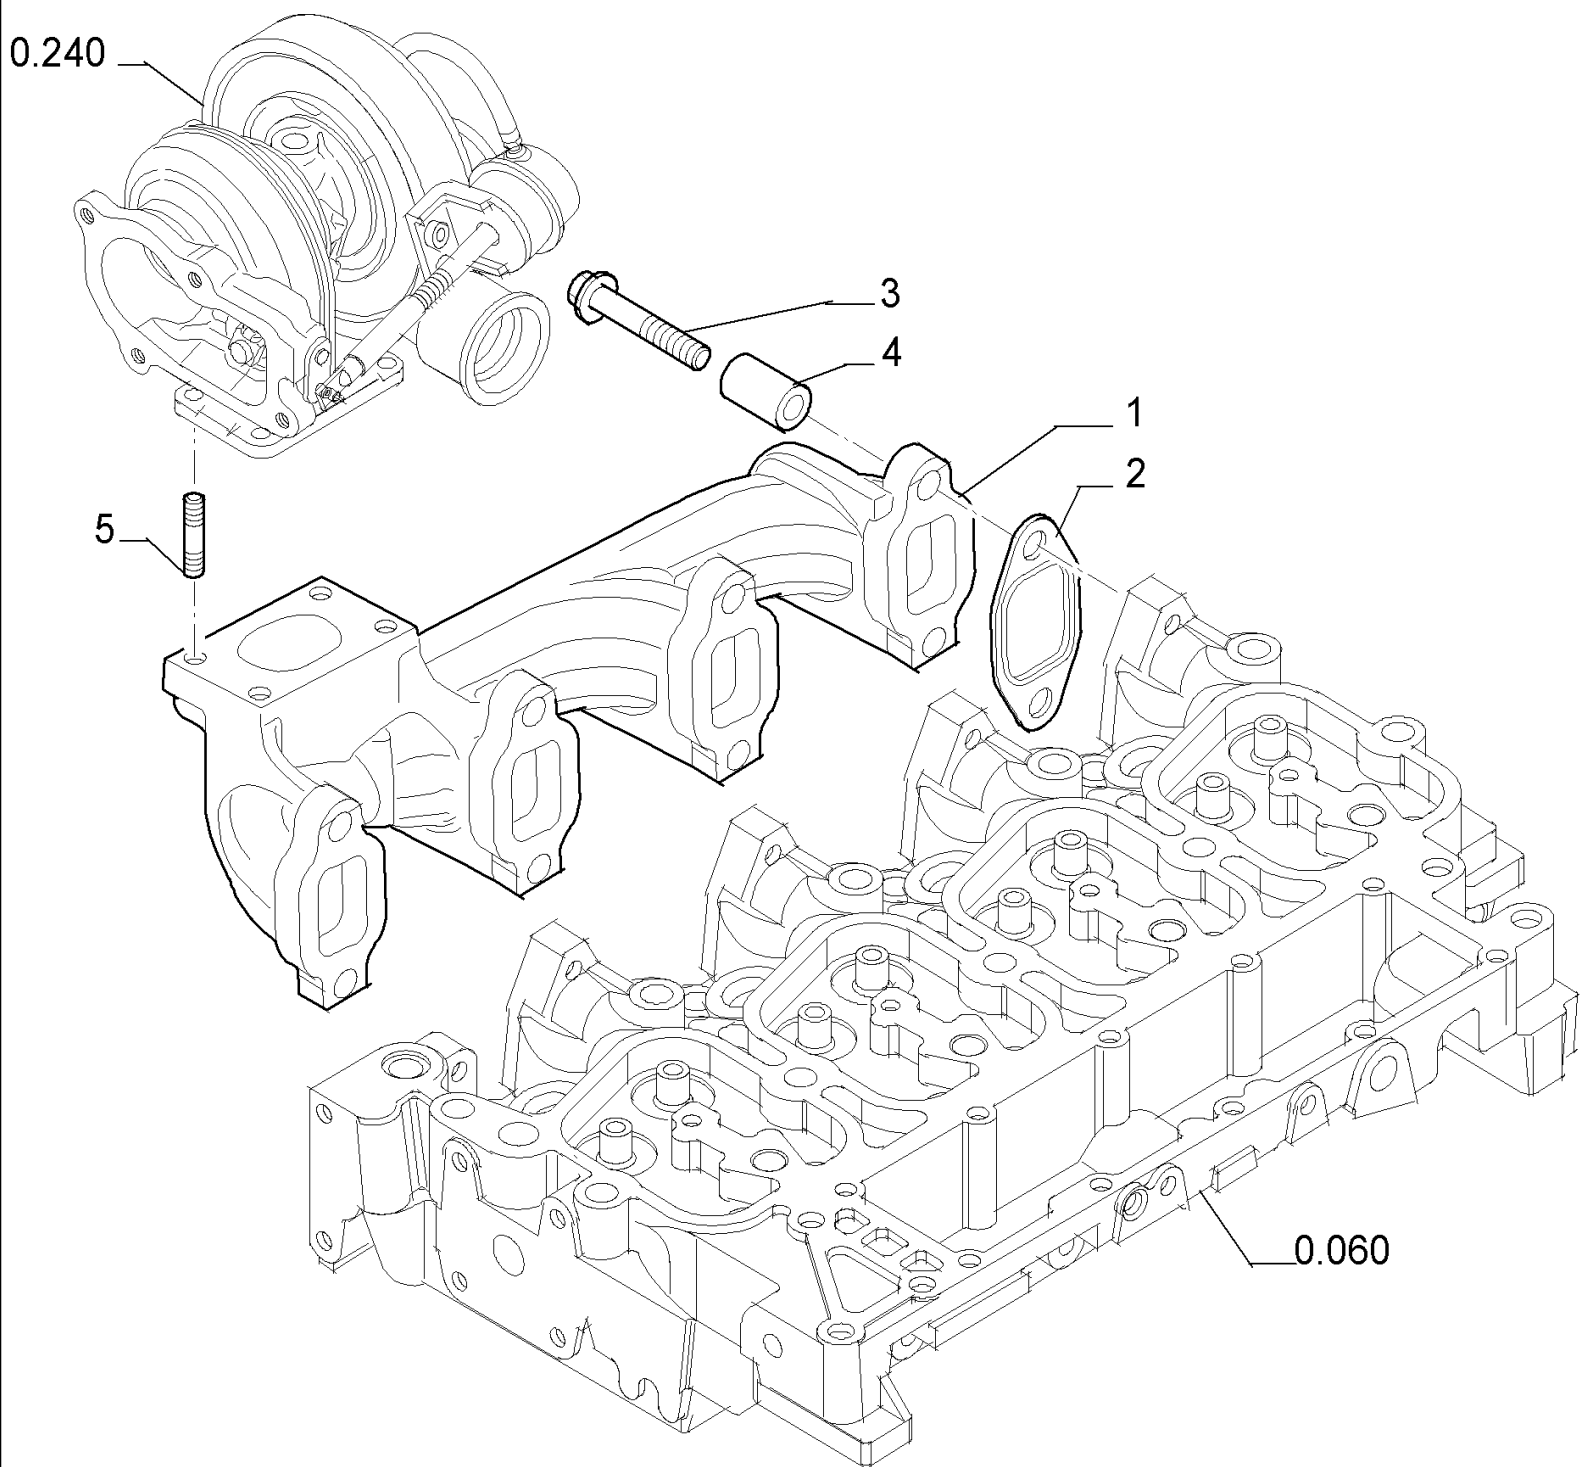

580SR CASE SUPER-R BACKHOE LOADER (1/04-)

0.077(01) MANIFOLD - EXHAUST

Ref	Part Number	Qty	Description
1	4895273	1	
2	2830445	4	GASKET,
3	4895174	8	SCREW,
4	4895336	8	SPACER,
5	4899119	4	STUD,