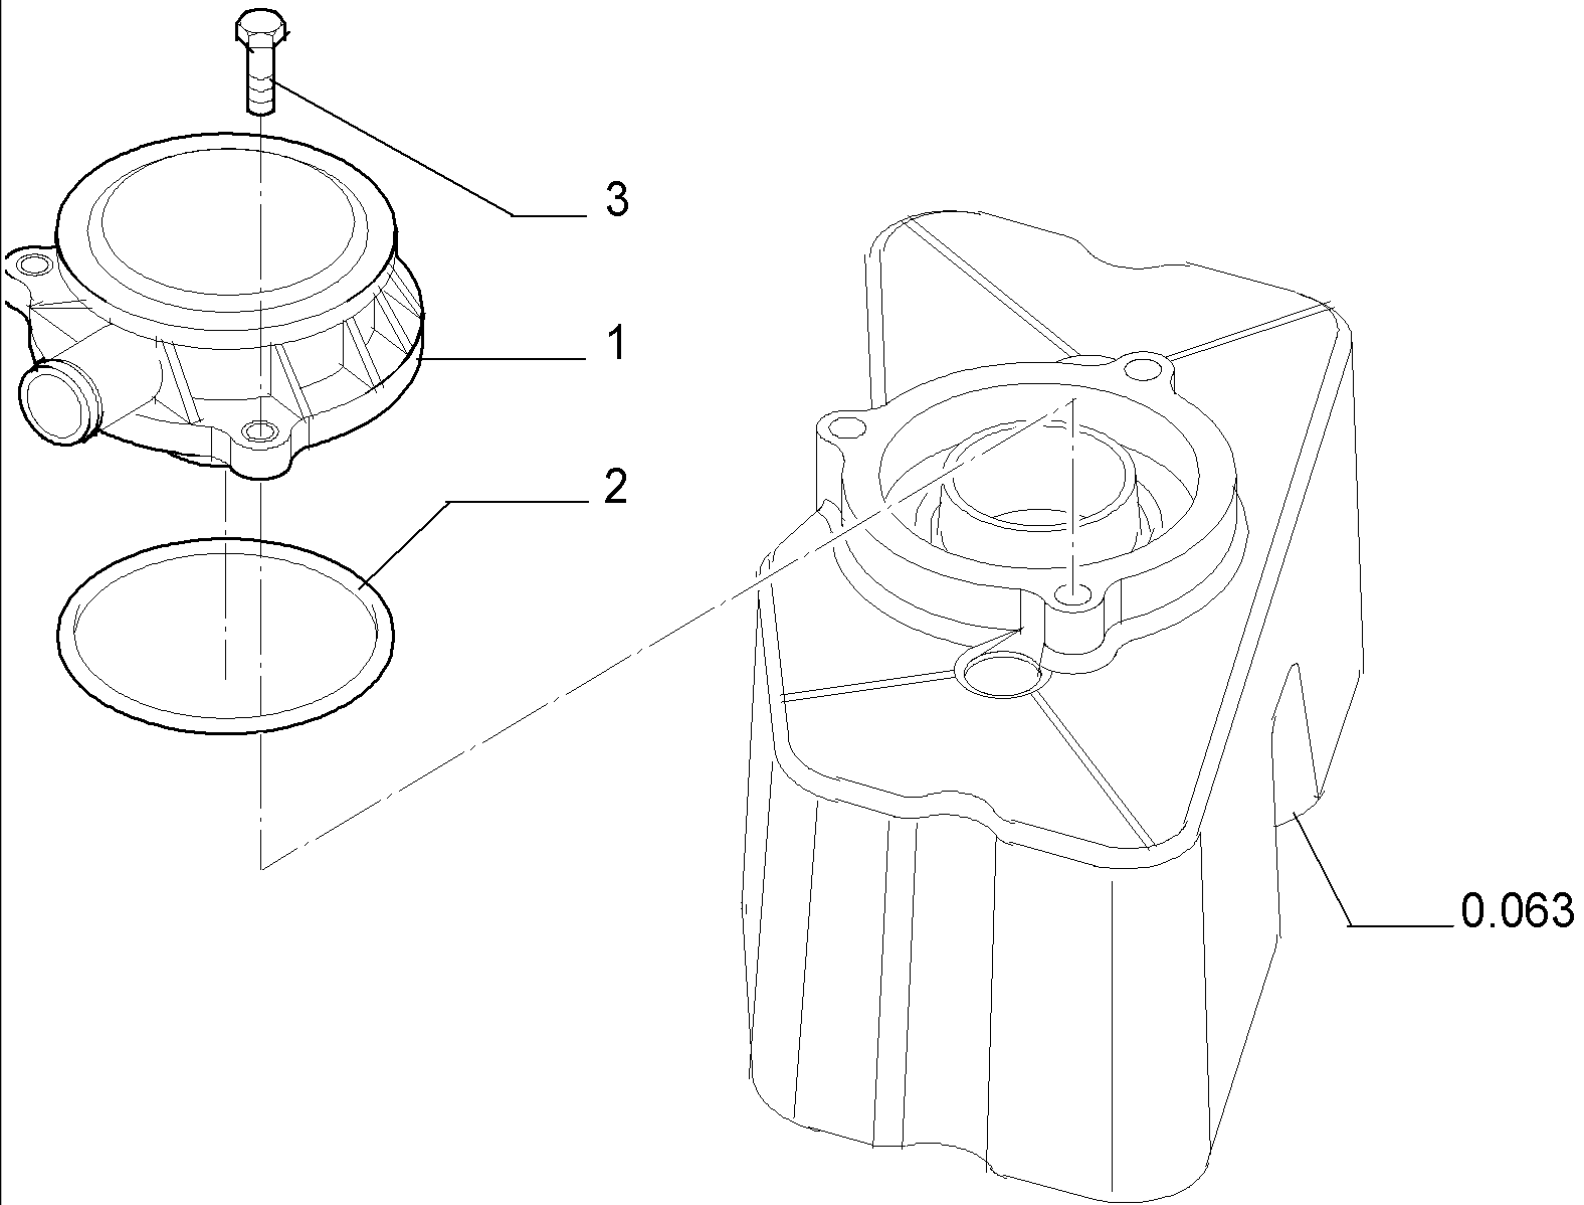

580SR CASE SUPER-R BACKHOE LOADER (1/04-)

0.045(01) BREATHER - ENGINE

Ref	Part Number	Qty	Description
1	504069558	1	BREATHER,
2	500315795	1	GASKET,
3	4899110	3	SCREW,