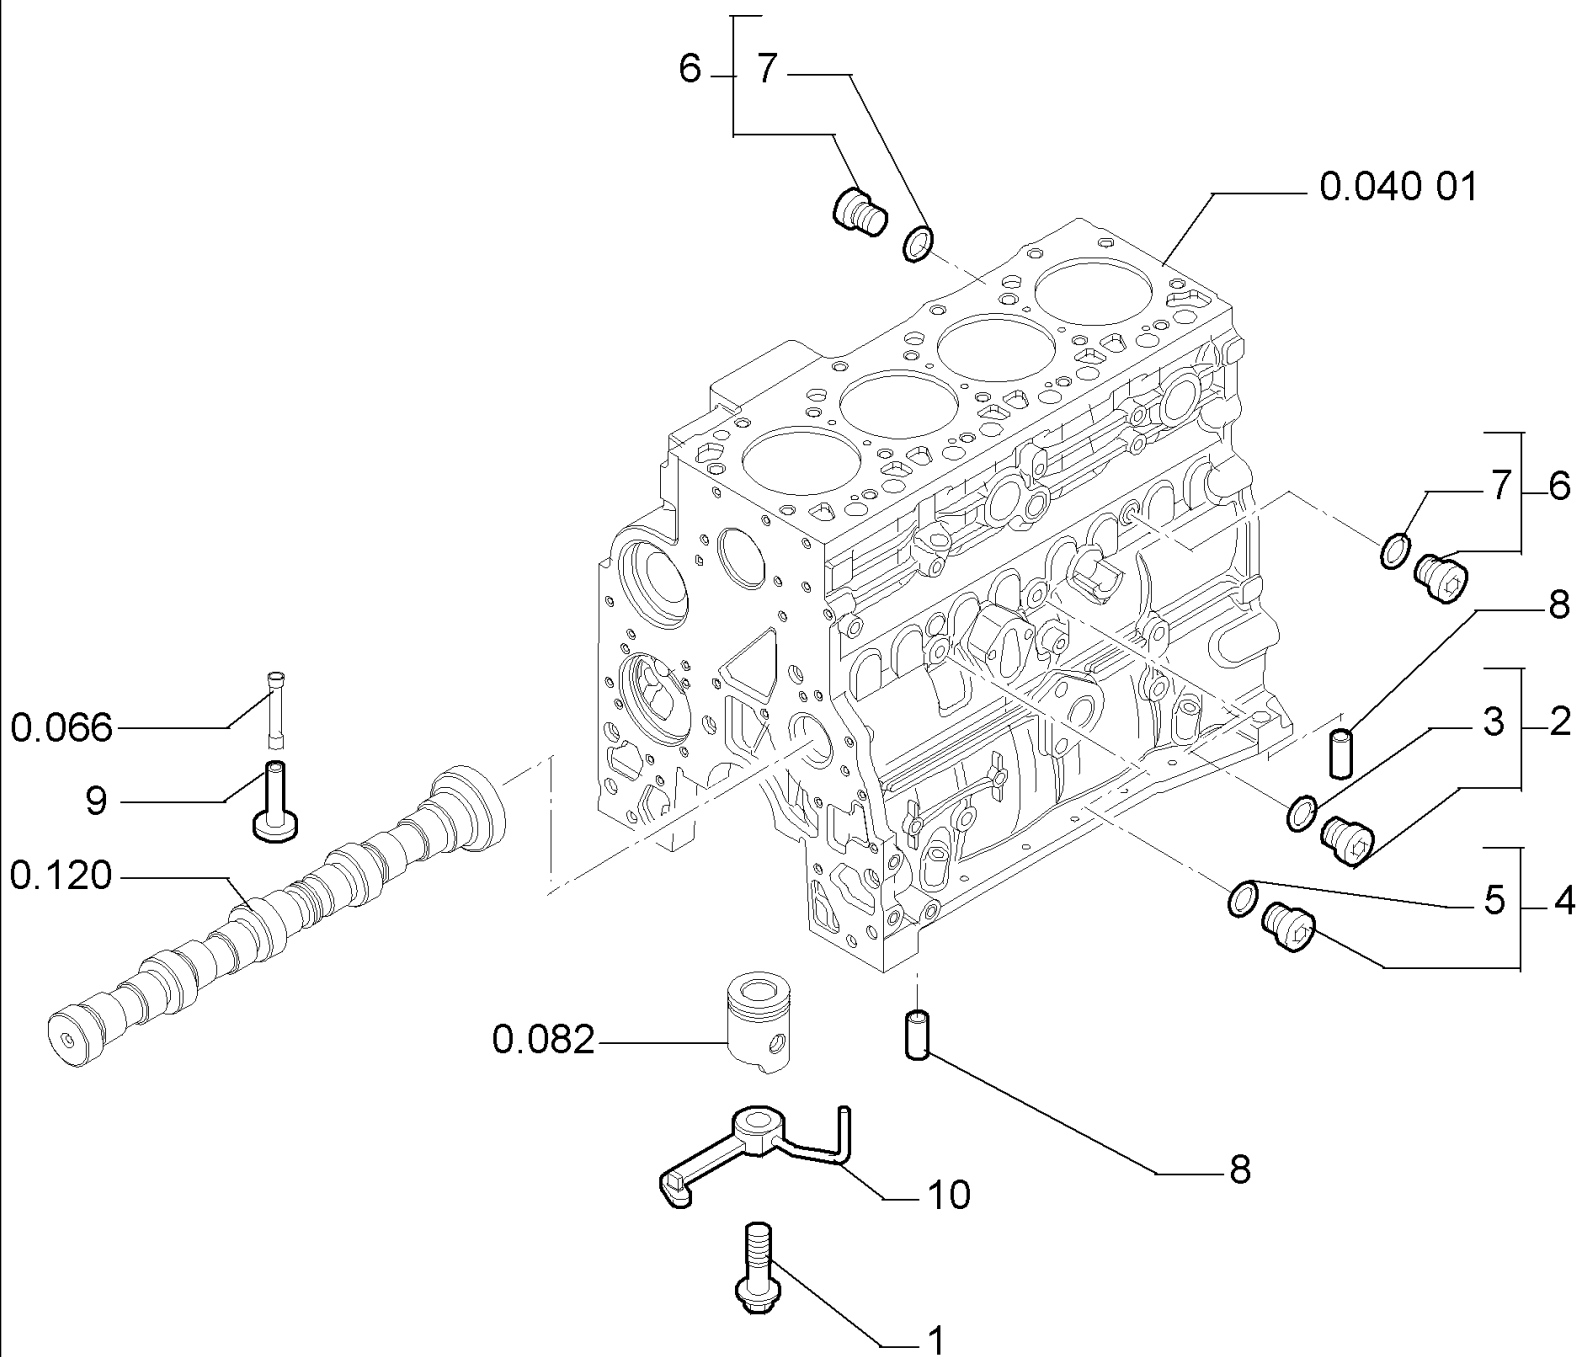

PARTS CATALOGUE

580SR

580SR CASE SUPER-R BACKHOE LOADER (1/04-)

0.021(01) ENGINE

Ref	Part Number	Qty	Description
1	86990710	1	ENGINE, - ASSY

0.040(01) CYLINDER BLOCK

Ref	Part Number	Qty	Description
1	2830082	1	CYLINDER BLOCK, , Includes 2 To 7
2	4899026	10	DOWEL,
3	4895039	3	PLUG,
4	4895038	4	PLUG,
5	4895228	2	PLUG,
6	4891353	10	SCREW, 12X120
7	4895040	1	BUSHING,

0.040(02) CYLINDER BLOCK

580SR CASE SUPER-R BACKHOE LOADER (1/04-)

0.040(02) CYLINDER BLOCK

Ref	Part Number	Qty	Description
1	4894218	4	SCREW,
2	4895605	1	PLUG, 14x1.5 , Includes 3
3	4899115	1	O-RING,
4	4899009	1	PLUG, 10x1.5 , Includes 5
5	4899072	1	O-RING,
6	4895392	2	PLUG, 18x1.5, Includes 7
7	4895393	1	O-RING,
8	4895049	2	DOWEL,
9	4895180	8	TAPPET,
10	504047260	4	NOZZLE, LUB. OIL JET,

0.042(01) OIL PUMP, PAN

580SR CASE SUPER-R BACKHOE LOADER (1/04-)

0.042(01) OIL PUMP, PAN

Ref	Part Number	Qty	Description
1	4899020	2	SCREW, 8x20
2	4899091	22	SCREW,
2	4895489	2	SCREW,
3	4898301	1	GASKET,
4	504043550	1	PAN, ENGINE OIL,
5	4895584	1	GASKET,
6	4894139	1	PLUG, 22x1.5
7	504069777	1	GASKET,
8	504062812	1	SPACER,
9	504051893	1	STRAINER ASSY.,
10	4895538	1	SCREW,

0.060(01) CYLINDER HEAD

Ref	Part Number	Qty	Description
1	4892861	4	SCREW,
2	4892859	10	SCREW,
3	4895790	1	CYLINDER HEAD, , Includes 12, 13, 14
4	4895183	16	COTTER, ROCKER ARM,
5	4895188	4	VALVE, ENG EXHAUST, STD,
6	4895187	4	VALVE, ENGINE, INLET, STD,
7	4895347	8	CUP,
8	4895215	8	SPRING,
9	4895184	8	CUP,
10	4899009	1	PLUG, 10X1.5, Includes 11
11	4899072	1	O-RING,
12	4895179	3	PLUG,
13	4897178	4	VALVE SEAT,
14	4897179	4	VALVE SEAT,
15	2830919	1	GASKET, CYLINDER HEAD, SP= 1.25
16	4895078	5	PLUG,