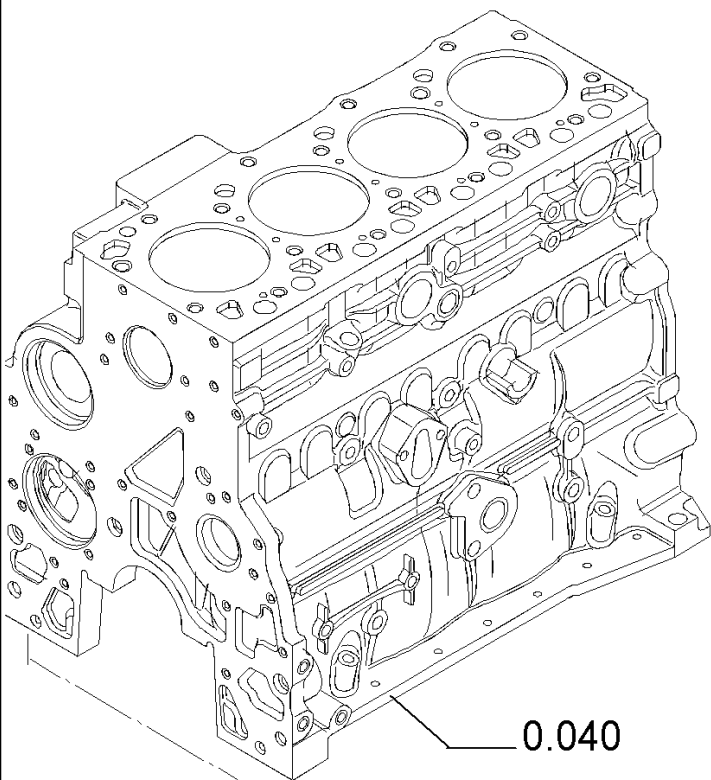

PARTS CATALOGUE

580SR

580SR CASE SUPER-R BACKHOE LOADER (1/04-)

0.021(01) ENGINE

Ref	Part Number	Qty	Description
1	86990710	1	ENGINE, - ASSY

0.040(01) CYLINDER BLOCK

Ref	Part Number	Qty	Description
1	2830082	1	CYLINDER BLOCK, , Includes 2 To 7
2	4899026	10	DOWEL,
3	4895039	3	PLUG,
4	4895038	4	PLUG,
5	4895228	2	PLUG,
6	4891353	10	SCREW, 12X120
7	4895040	1	BUSHING,

0.040(02) CYLINDER BLOCK

580SR CASE SUPER-R BACKHOE LOADER (1/04-)

0.040(02) CYLINDER BLOCK

Ref	Part Number	Qty	Description
1	4894218	4	SCREW,
2	4895605	1	PLUG, 14x1.5 , Includes 3
3	4899115	1	O-RING,
4	4899009	1	PLUG, 10x1.5 , Includes 5
5	4899072	1	O-RING,
6	4895392	2	PLUG, 18x1.5, Includes 7
7	4895393	1	O-RING,
8	4895049	2	DOWEL,
9	4895180	8	TAPPET,
10	504047260	4	NOZZLE, LUB. OIL JET,

0.042(01) OIL PUMP, PAN

580SR CASE SUPER-R BACKHOE LOADER (1/04-)

0.042(01) OIL PUMP, PAN

Ref	Part Number	Qty	Description
1	4899020	2	SCREW, 8x20
2	4899091	22	SCREW,
2	4895489	2	SCREW,
3	4898301	1	GASKET,
4	504043550	1	PAN, ENGINE OIL,
5	4895584	1	GASKET,
6	4894139	1	PLUG, 22x1.5
7	504069777	1	GASKET,
8	504062812	1	SPACER,
9	504051893	1	STRAINER ASSY.,
10	4895538	1	SCREW,

0.043(01) CYLINDER BLOCK - COVERS

580SR CASE SUPER-R BACKHOE LOADER (1/04-)

0.043(01) CYLINDER BLOCK - COVERS

Ref	Part Number	Qty	Description
1	4899026	2	DOWEL,
2	4899091	4	SCREW,
3	4899093	5	SCREW,
4	4899073	2	SCREW,
5	504050848	1	COVER,
6	504074001	1	COVER,
7	17278780	1	O-RING,
8	4895355	2	SCREW, 5x17