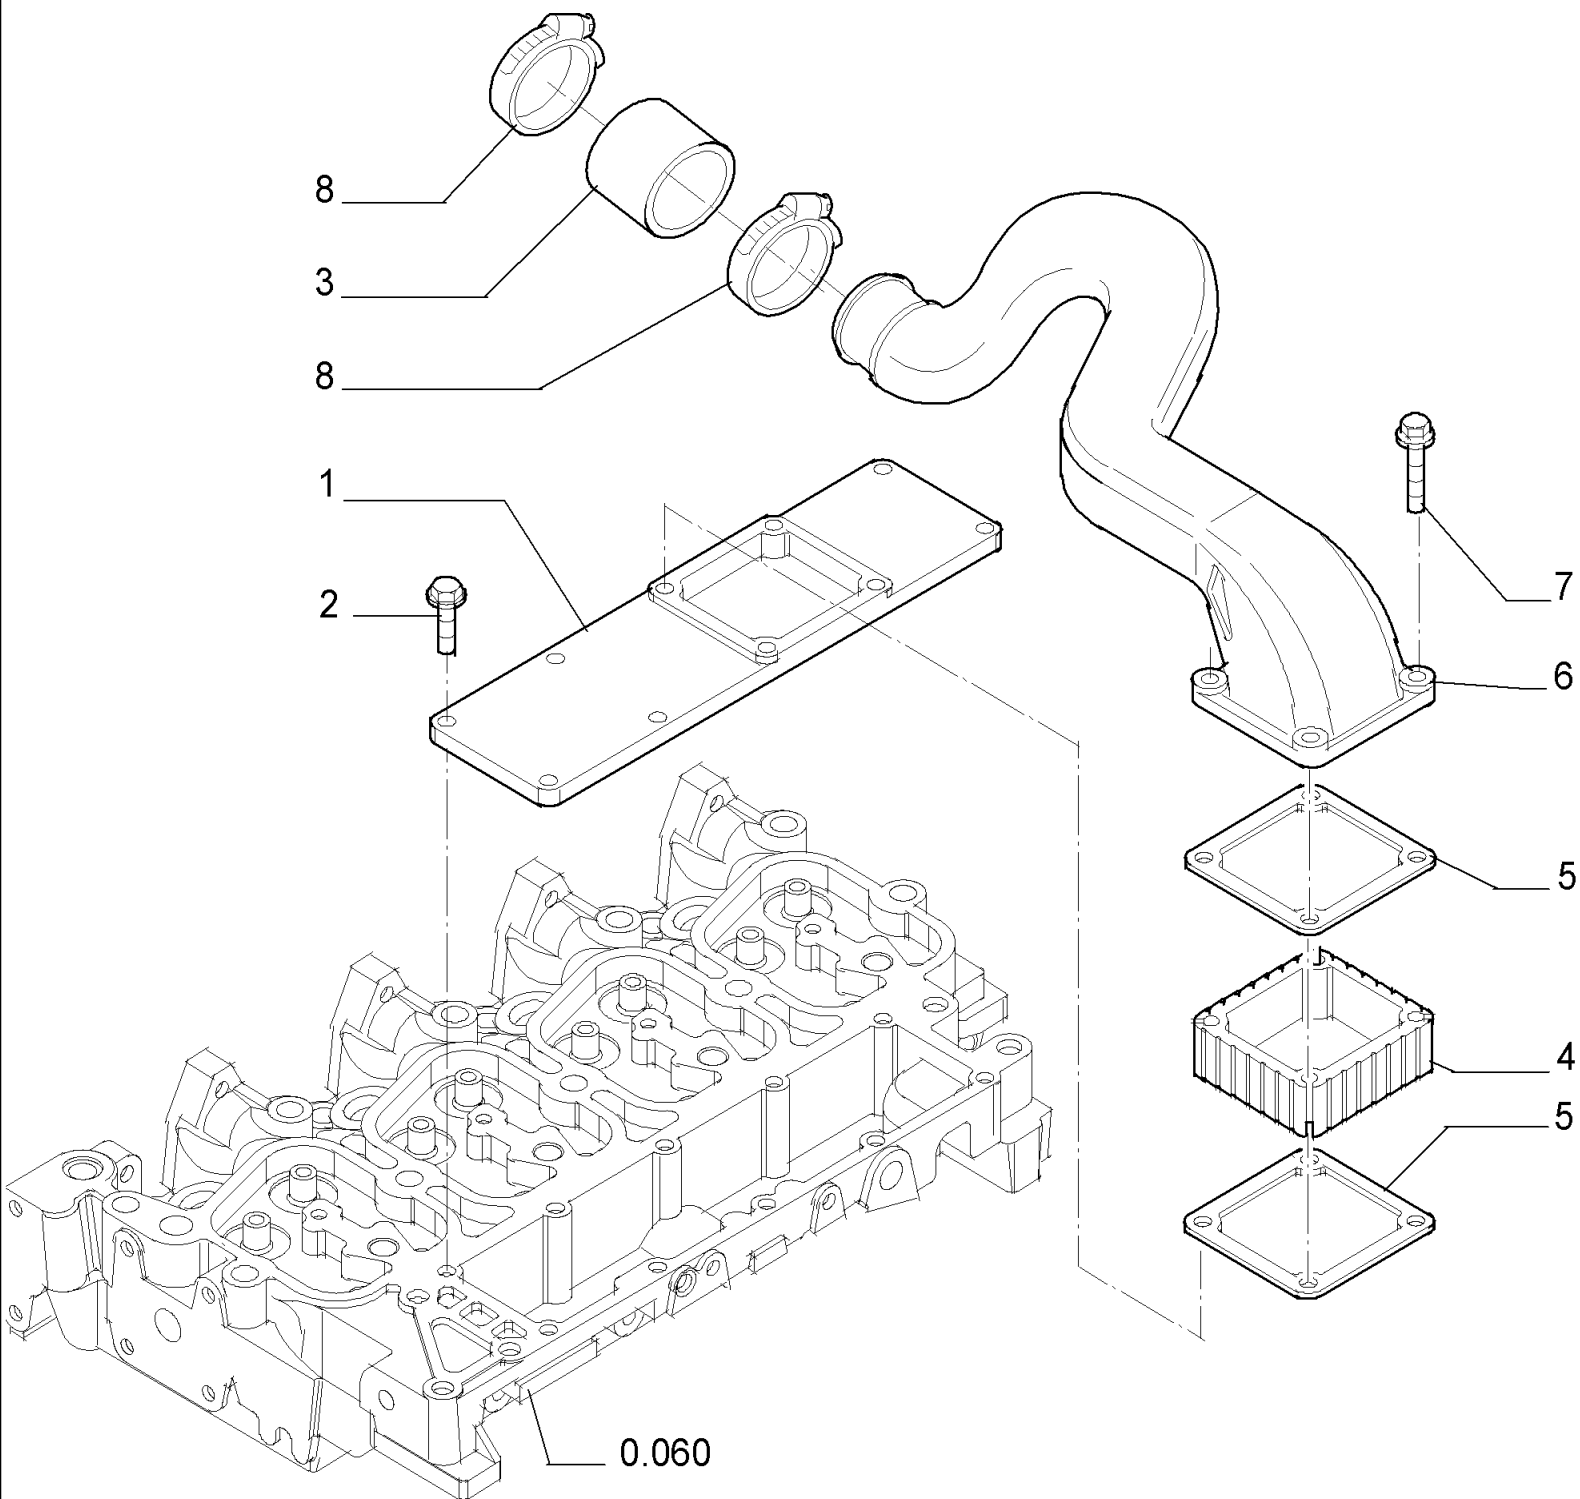

0.071(01) MANIFOLD - INTAKE

580SR CASE SUPER-R BACKHOE LOADER (1/04-)

0.071(01) MANIFOLD - INTAKE

Ref	Part Number	Qty	Description
1	504064865	1	COVER,
2	4899039	6	SCREW, 8x1.25x25
3	504063980	2	SLEEVE,
4	4895648	1	SPACER,
5	4899921	2	GASKET,
6	504052006	1	HOSE ASSY.,
7	4895294	4	SCREW, 8x140
8	4899629	2	COLLAR, RETAINER,