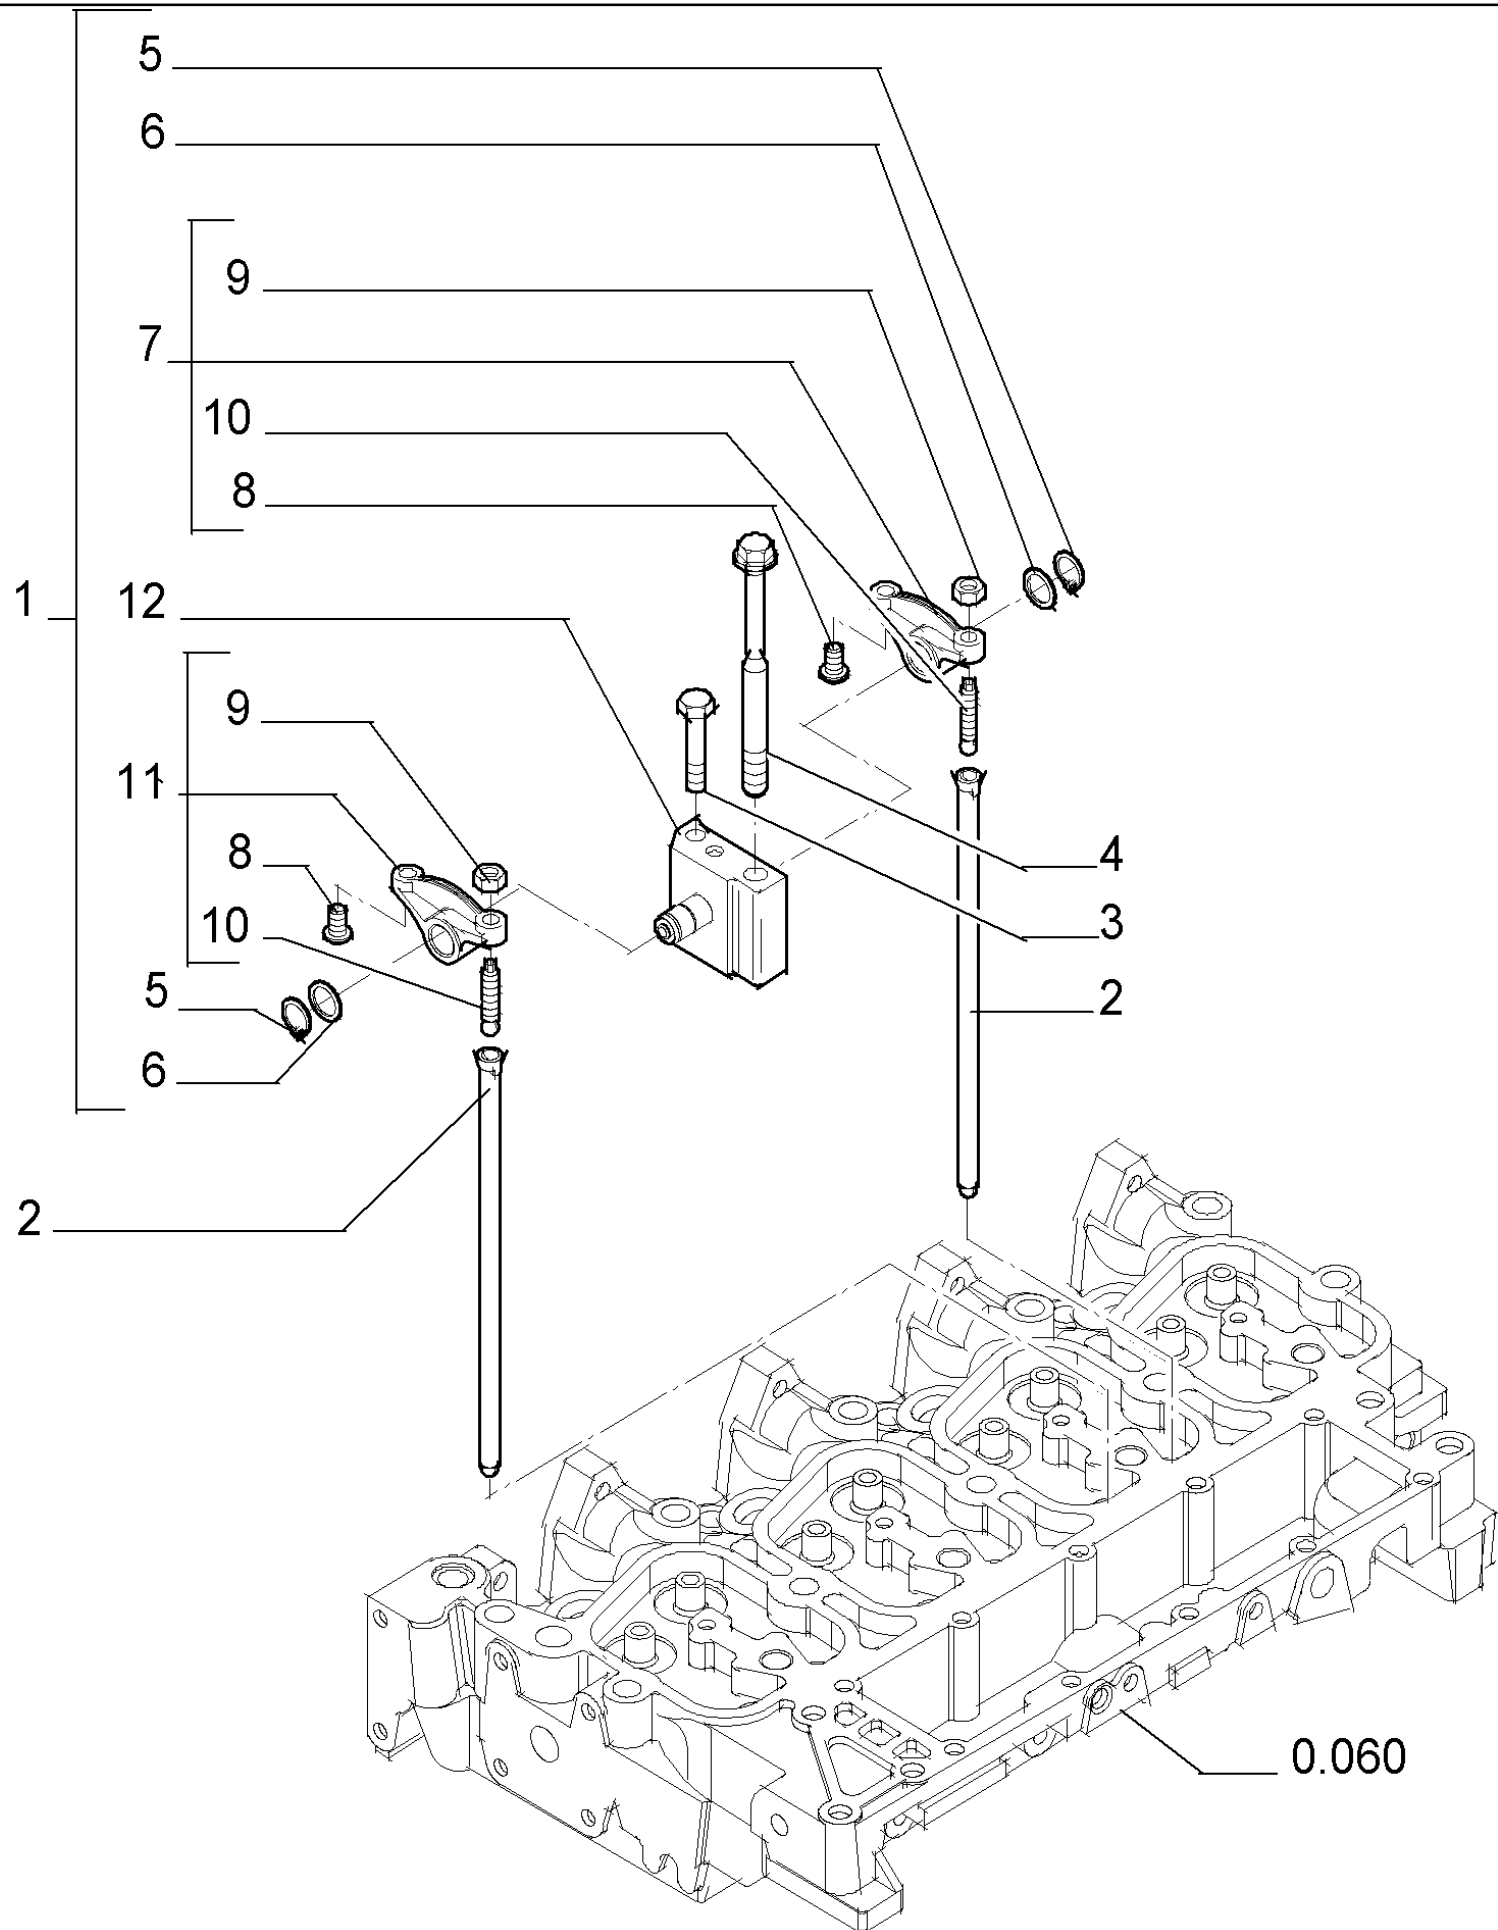

580SR CASE SUPER-R BACKHOE LOADER (1/04-)

0.066(01) CYLINDER HEAD - VALVE MECHANISM

Ref	Part Number	Qty	Description
1	4895195	4	ROCKER ARM, , Includes 5, 6, 7, 11, 12
2	4895361	8	ROD, PUSH,
3	4895193	4	SCREW,
4	4892860	4	SCREW,
5	4895363	2	RING,
6	4895364	2	WASHER,
7	4895196	1	ROCKER ARM, , Includes 8, 9, 10
8	4895365	2	SPACER,
9	4895198	2	NUT,
10	4895199	2	SCREW,
11	4895200	1	ROCKER ARM, , Includes 8, 9, 10
12	4895204	1	SUPPORT,