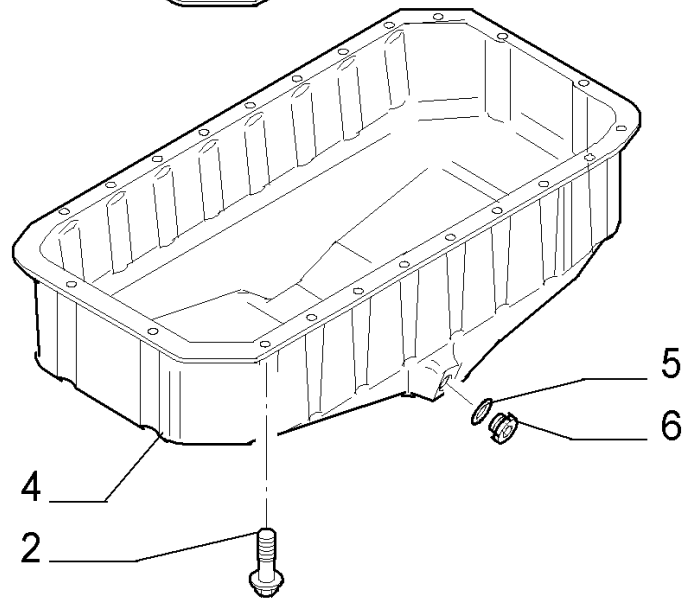

PARTS CATALOGUE

580SR

580SR CASE SUPER-R BACKHOE LOADER (1/04-)

0.021(01) ENGINE

Ref	Part Number	Qty	Description
1	86990710	1	ENGINE, - ASSY

0.040(01) CYLINDER BLOCK

Ref	Part Number	Qty	Description
1	2830082	1	CYLINDER BLOCK, , Includes 2 To 7
2	4899026	10	DOWEL,
3	4895039	3	PLUG,
4	4895038	4	PLUG,
5	4895228	2	PLUG,
6	4891353	10	SCREW, 12X120
7	4895040	1	BUSHING,

0.040(02) CYLINDER BLOCK

580SR CASE SUPER-R BACKHOE LOADER (1/04-)

0.040(02) CYLINDER BLOCK

Ref	Part Number	Qty	Description
1	4894218	4	SCREW,
2	4895605	1	PLUG, 14x1.5 , Includes 3
3	4899115	1	O-RING,
4	4899009	1	PLUG, 10x1.5 , Includes 5
5	4899072	1	O-RING,
6	4895392	2	PLUG, 18x1.5, Includes 7
7	4895393	1	O-RING,
8	4895049	2	DOWEL,
9	4895180	8	TAPPET,
10	504047260	4	NOZZLE, LUB. OIL JET,

0.042(01) OIL PUMP, PAN

580SR CASE SUPER-R BACKHOE LOADER (1/04-)

0.042(01) OIL PUMP, PAN

Ref	Part Number	Qty	Description
1	4899020	2	SCREW, 8x20
2	4899091	22	SCREW,
2	4895489	2	SCREW,
3	4898301	1	GASKET,
4	504043550	1	PAN, ENGINE OIL,
5	4895584	1	GASKET,
6	4894139	1	PLUG, 22x1.5
7	504069777	1	GASKET,
8	504062812	1	SPACER,
9	504051893	1	STRAINER ASSY.,
10	4895538	1	SCREW,

0.043(01) CYLINDER BLOCK - COVERS

580SR CASE SUPER-R BACKHOE LOADER (1/04-)

0.043(01) CYLINDER BLOCK - COVERS

Ref	Part Number	Qty	Description
1	4899026	2	DOWEL,
2	4899091	4	SCREW,
3	4899093	5	SCREW,
4	4899073	2	SCREW,
5	504050848	1	COVER,
6	504074001	1	COVER,
7	17278780	1	O-RING,
8	4895355	2	SCREW, 5x17