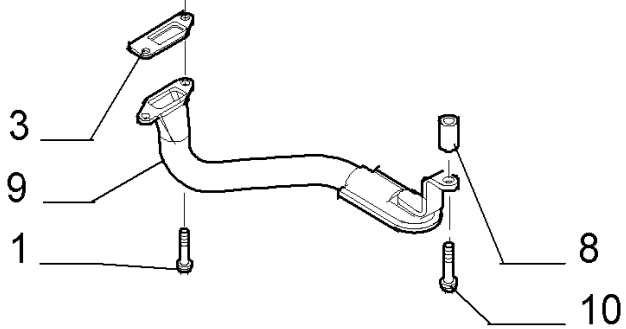

PARTS CATALOGUE

580SR

580SR CASE SUPER-R BACKHOE LOADER (1/04-)

0.021(01) ENGINE

Ref	Part Number	Qty	Description
1	86990710	1	ENGINE, - ASSY

0.040(01) CYLINDER BLOCK

Ref	Part Number	Qty	Description
1	2830082	1	CYLINDER BLOCK, , Includes 2 To 7
2	4899026	10	DOWEL,
3	4895039	3	PLUG,
4	4895038	4	PLUG,
5	4895228	2	PLUG,
6	4891353	10	SCREW, 12X120
7	4895040	1	BUSHING,

0.040(02) CYLINDER BLOCK

580SR CASE SUPER-R BACKHOE LOADER (1/04-)

0.040(02) CYLINDER BLOCK

Ref	Part Number	Qty	Description
1	4894218	4	SCREW,
2	4895605	1	PLUG, 14x1.5 , Includes 3
3	4899115	1	O-RING,
4	4899009	1	PLUG, 10x1.5 , Includes 5
5	4899072	1	O-RING,
6	4895392	2	PLUG, 18x1.5, Includes 7
7	4895393	1	O-RING,
8	4895049	2	DOWEL,
9	4895180	8	TAPPET,
10	504047260	4	NOZZLE, LUB. OIL JET,

0.042(01) OIL PUMP, PAN

580SR CASE SUPER-R BACKHOE LOADER (1/04-)

0.042(01) OIL PUMP, PAN

Ref	Part Number	Qty	Description
1	4899020	2	SCREW, 8x20
2	4899091	22	SCREW,
2	4895489	2	SCREW,
3	4898301	1	GASKET,
4	504043550	1	PAN, ENGINE OIL,
5	4895584	1	GASKET,
6	4894139	1	PLUG, 22x1.5
7	504069777	1	GASKET,
8	504062812	1	SPACER,
9	504051893	1	STRAINER ASSY.,
10	4895538	1	SCREW,

0.043(01) CYLINDER BLOCK - COVERS

580SR CASE SUPER-R BACKHOE LOADER (1/04-)

0.043(01) CYLINDER BLOCK - COVERS

Ref	Part Number	Qty	Description
1	4899026	2	DOWEL,
2	4899091	4	SCREW,
3	4899093	5	SCREW,
4	4899073	2	SCREW,
5	504050848	1	COVER,
6	504074001	1	COVER,
7	17278780	1	O-RING,
8	4895355	2	SCREW, 5x17