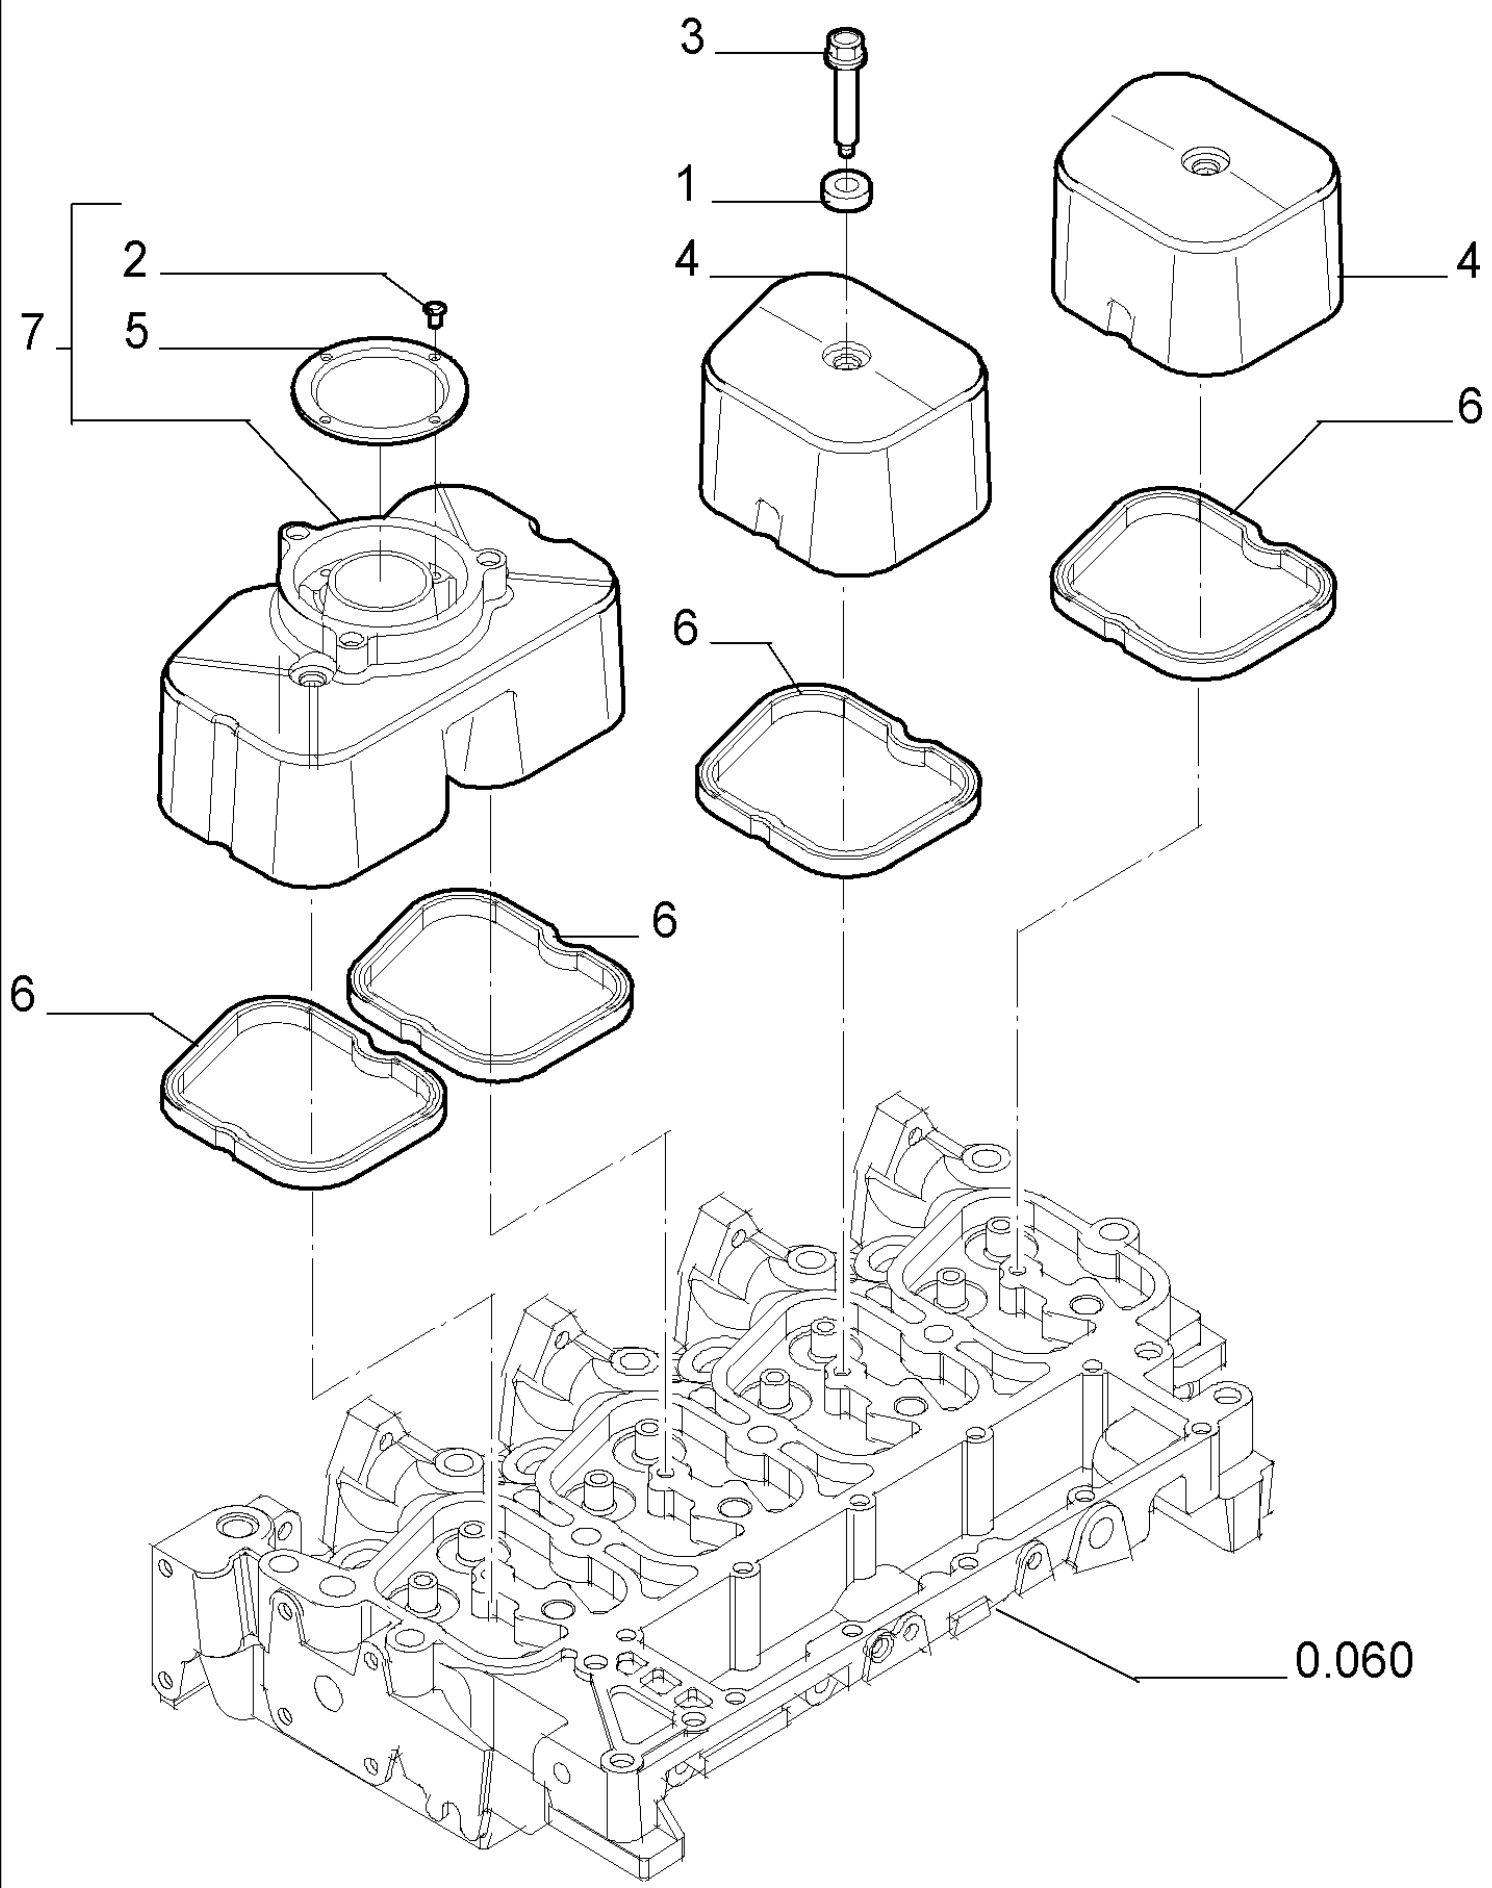

0.063(01) CYLINDER HEAD - COVERS

580SR CASE SUPER-R BACKHOE LOADER (1/04-)

0.063(01) CYLINDER HEAD - COVERS

Ref	Part Number	Qty	Description
1	4895360	4	BUSHING,
2	16784504	4	SCREW,
3	4895214	4	SCREW,
4	504065040	2	COVER,
5	2830775	1	BAFFLE ASSY.,
6	504053522	4	GASKET,
7	2830784	1	COVER, , Includes 2, 5