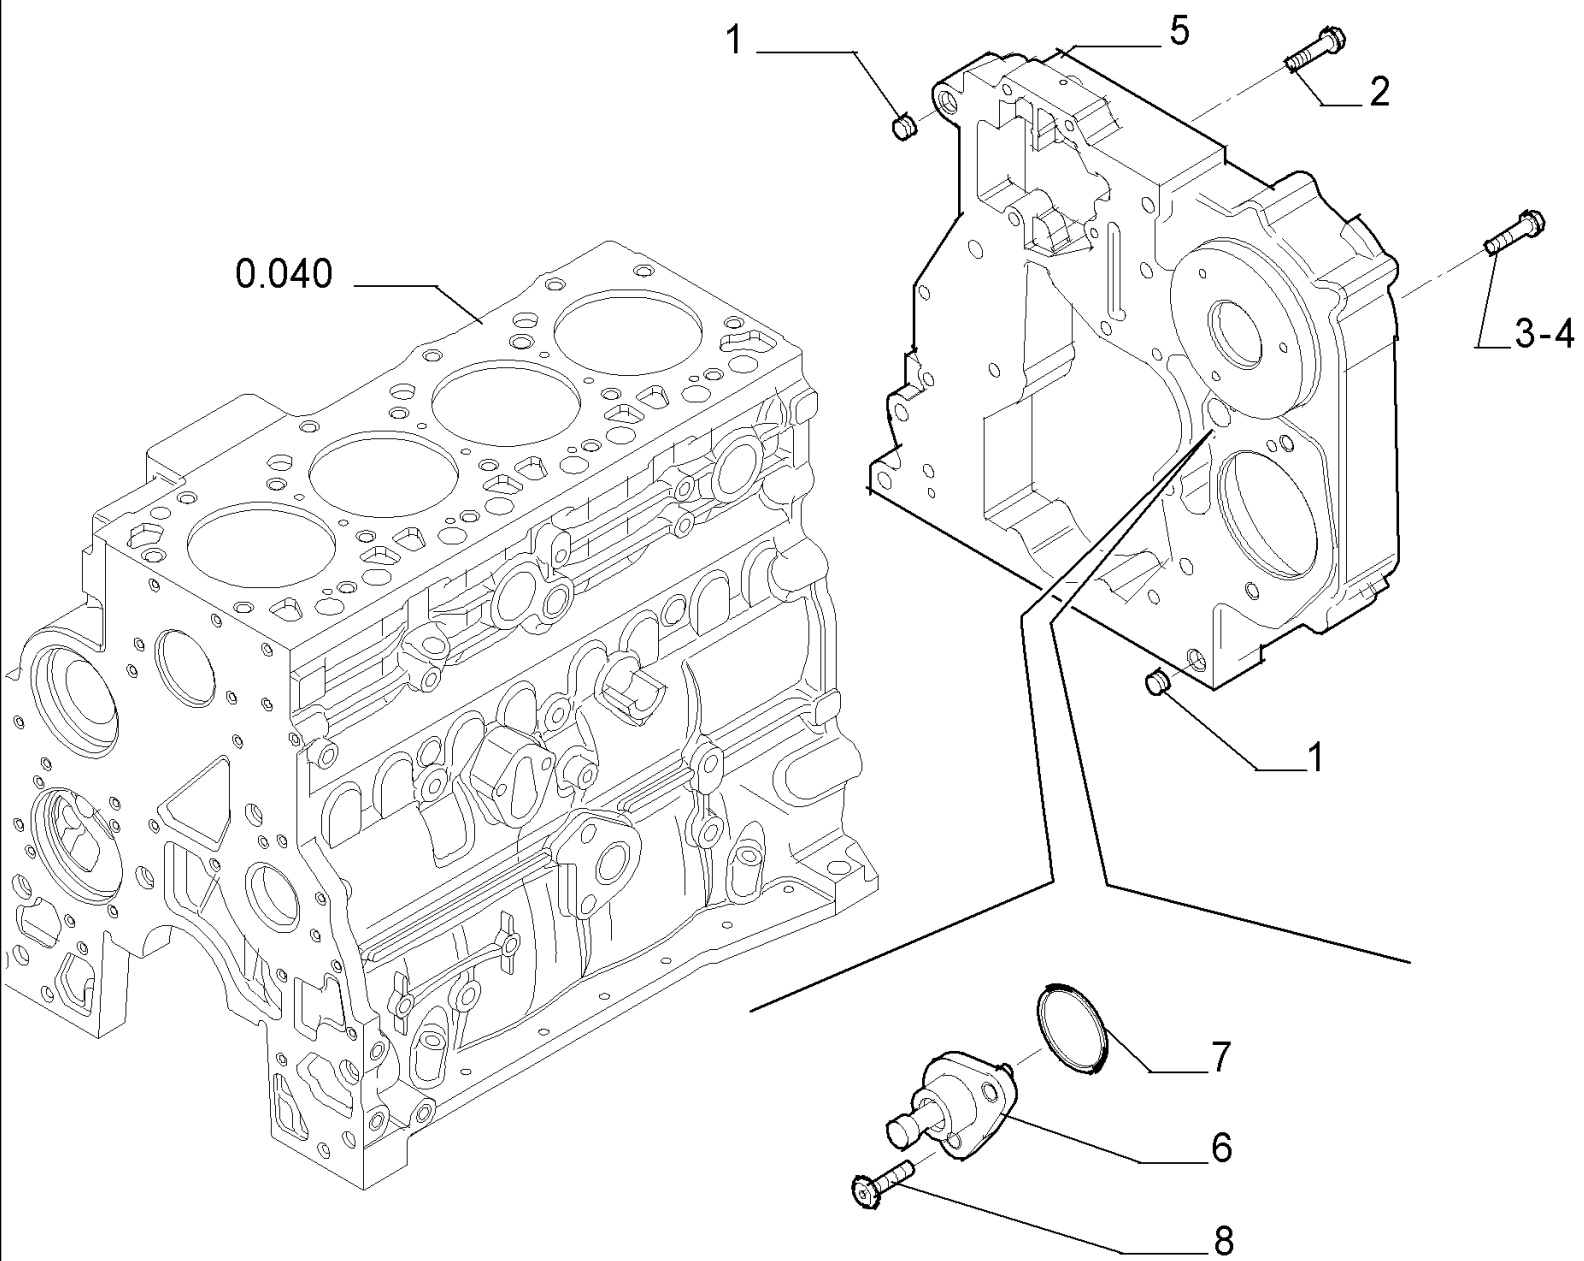

PARTS CATALOGUE

580SR

580SR CASE SUPER-R BACKHOE LOADER (1/04-)

0.021(01) ENGINE

Ref	Part Number	Qty	Description
1	86990710	1	ENGINE, - ASSY

0.040(01) CYLINDER BLOCK

Ref	Part Number	Qty	Description
1	2830082	1	CYLINDER BLOCK, , Includes 2 To 7
2	4899026	10	DOWEL,
3	4895039	3	PLUG,
4	4895038	4	PLUG,
5	4895228	2	PLUG,
6	4891353	10	SCREW, 12X120
7	4895040	1	BUSHING,

0.040(02) CYLINDER BLOCK

580SR CASE SUPER-R BACKHOE LOADER (1/04-)

0.040(02) CYLINDER BLOCK

Ref	Part Number	Qty	Description
1	4894218	4	SCREW,
2	4895605	1	PLUG, 14x1.5 , Includes 3
3	4899115	1	O-RING,
4	4899009	1	PLUG, 10x1.5 , Includes 5
5	4899072	1	O-RING,
6	4895392	2	PLUG, 18x1.5, Includes 7
7	4895393	1	O-RING,
8	4895049	2	DOWEL,
9	4895180	8	TAPPET,
10	504047260	4	NOZZLE, LUB. OIL JET,

0.042(01) OIL PUMP, PAN

580SR CASE SUPER-R BACKHOE LOADER (1/04-)

0.042(01) OIL PUMP, PAN

Ref	Part Number	Qty	Description
1	4899020	2	SCREW, 8x20
2	4899091	22	SCREW,
2	4895489	2	SCREW,
3	4898301	1	GASKET,
4	504043550	1	PAN, ENGINE OIL,
5	4895584	1	GASKET,
6	4894139	1	PLUG, 22x1.5
7	504069777	1	GASKET,
8	504062812	1	SPACER,
9	504051893	1	STRAINER ASSY.,
10	4895538	1	SCREW,

0.043(01) CYLINDER BLOCK - COVERS

580SR CASE SUPER-R BACKHOE LOADER (1/04-)

0.043(01) CYLINDER BLOCK - COVERS

Ref	Part Number	Qty	Description
1	4899026	2	DOWEL,
2	4899091	4	SCREW,
3	4899093	5	SCREW,
4	4899073	2	SCREW,
5	504050848	1	COVER,
6	504074001	1	COVER,
7	17278780	1	O-RING,
8	4895355	2	SCREW, 5x17