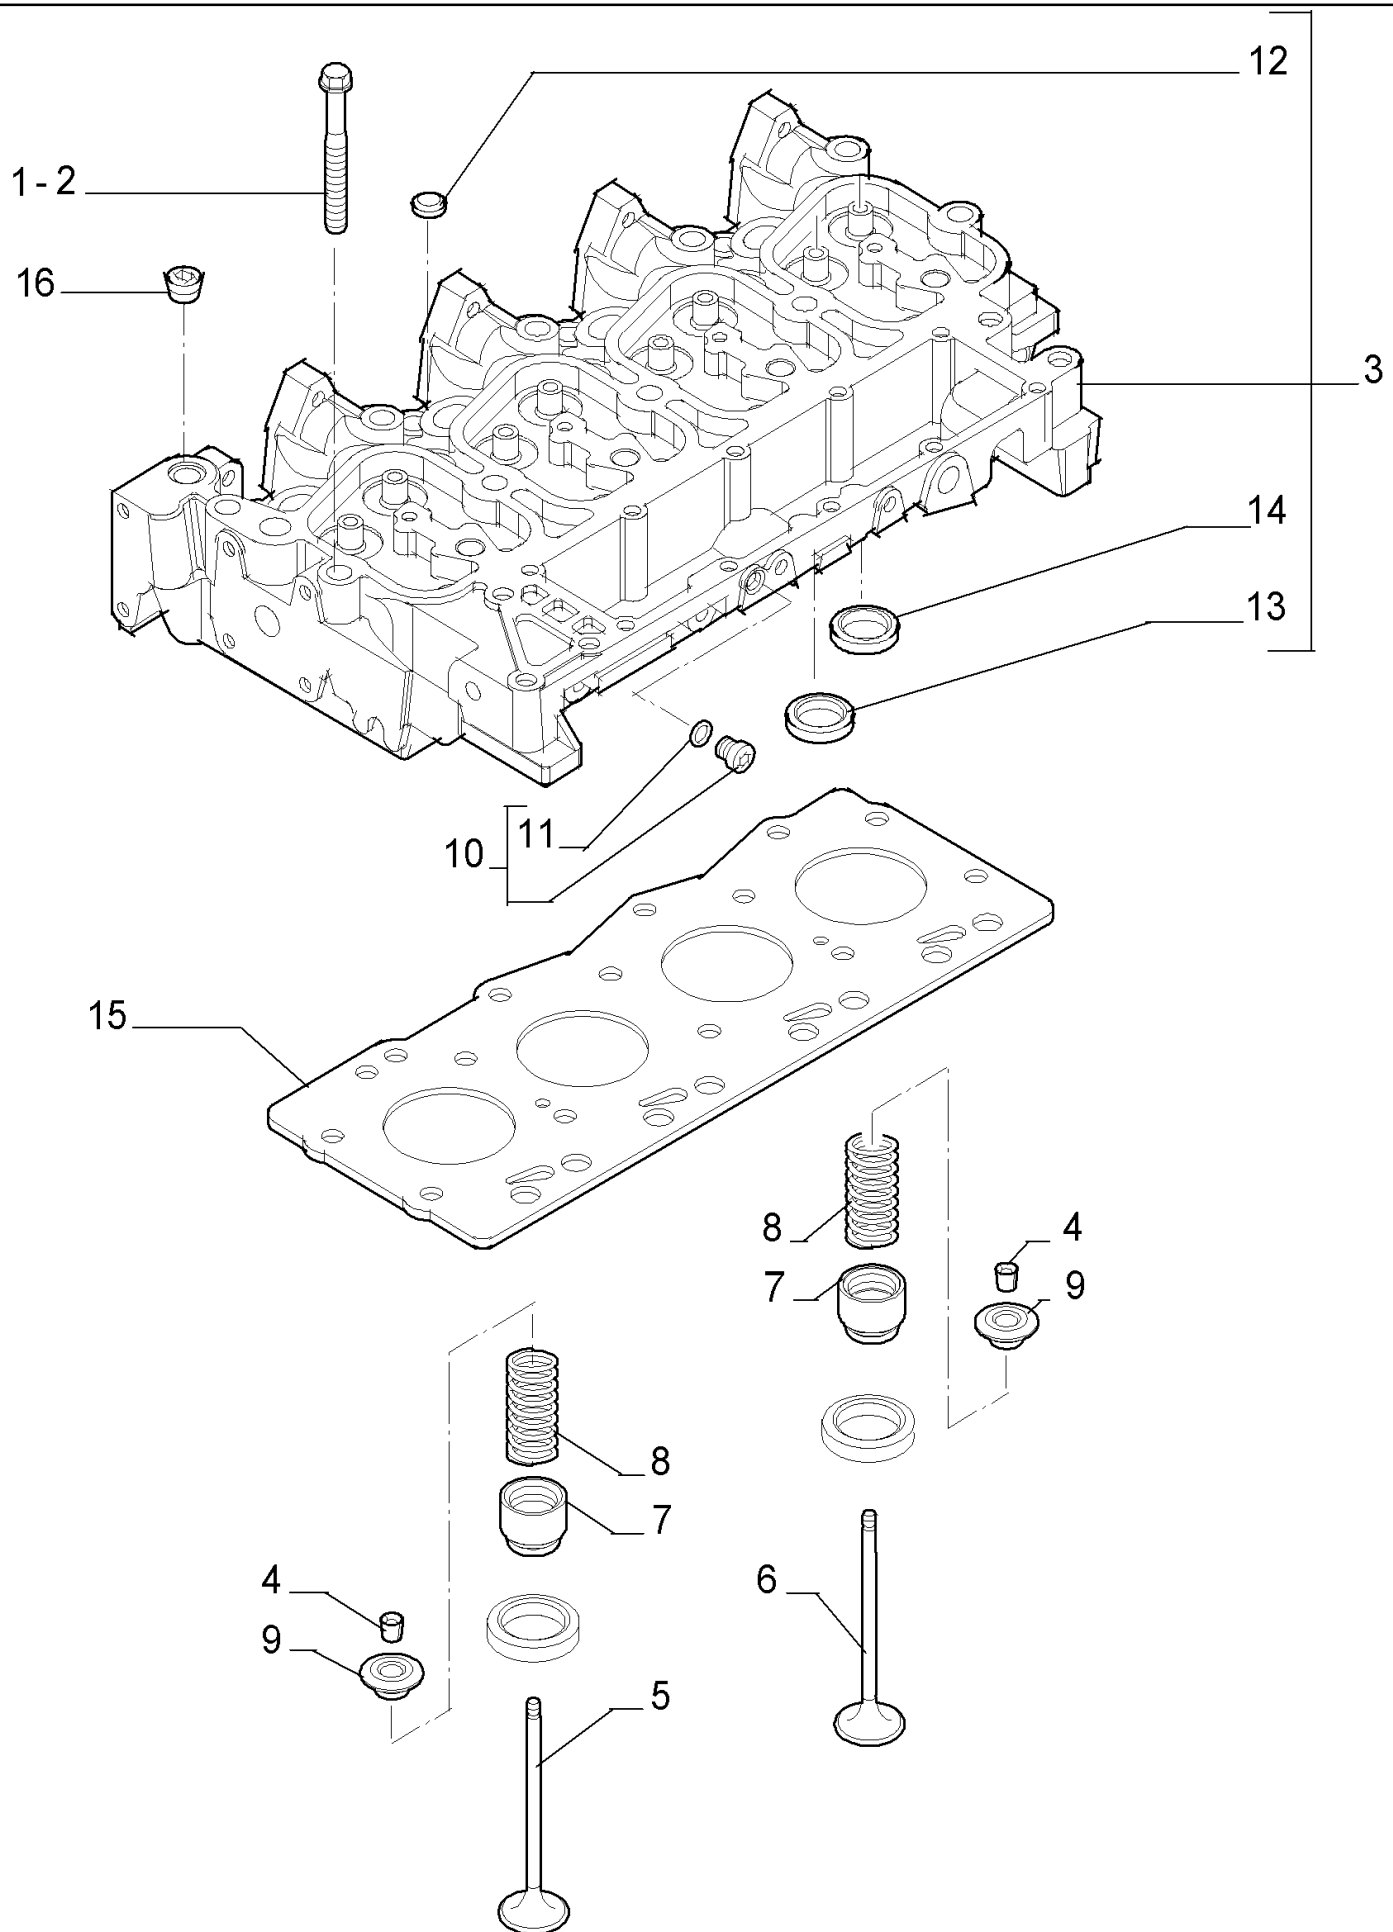

0.060(01) CYLINDER HEAD

580SR CASE SUPER-R BACKHOE LOADER (1/04-)

0.060(01) CYLINDER HEAD

Ref	Part Number	Qty	Description
1	4892861	4	SCREW,
2	4892859	10	SCREW,
3	4895790	1	CYLINDER HEAD, , Includes 12, 13, 14
4	4895183	16	COTTER, ROCKER ARM,
5	4895188	4	VALVE, ENG EXHAUST, STD,
6	4895187	4	VALVE, ENGINE, INLET, STD,
7	4895347	8	CUP,
8	4895215	8	SPRING,
9	4895184	8	CUP,
10	4899009	1	PLUG, 10X1.5, Includes 11
11	4899072	1	O-RING,
12	4895179	3	PLUG,
13	4897178	4	VALVE SEAT,
14	4897179	4	VALVE SEAT,
15	2830919	1	GASKET, CYLINDER HEAD, SP= 1.25
16	4895078	5	PLUG,