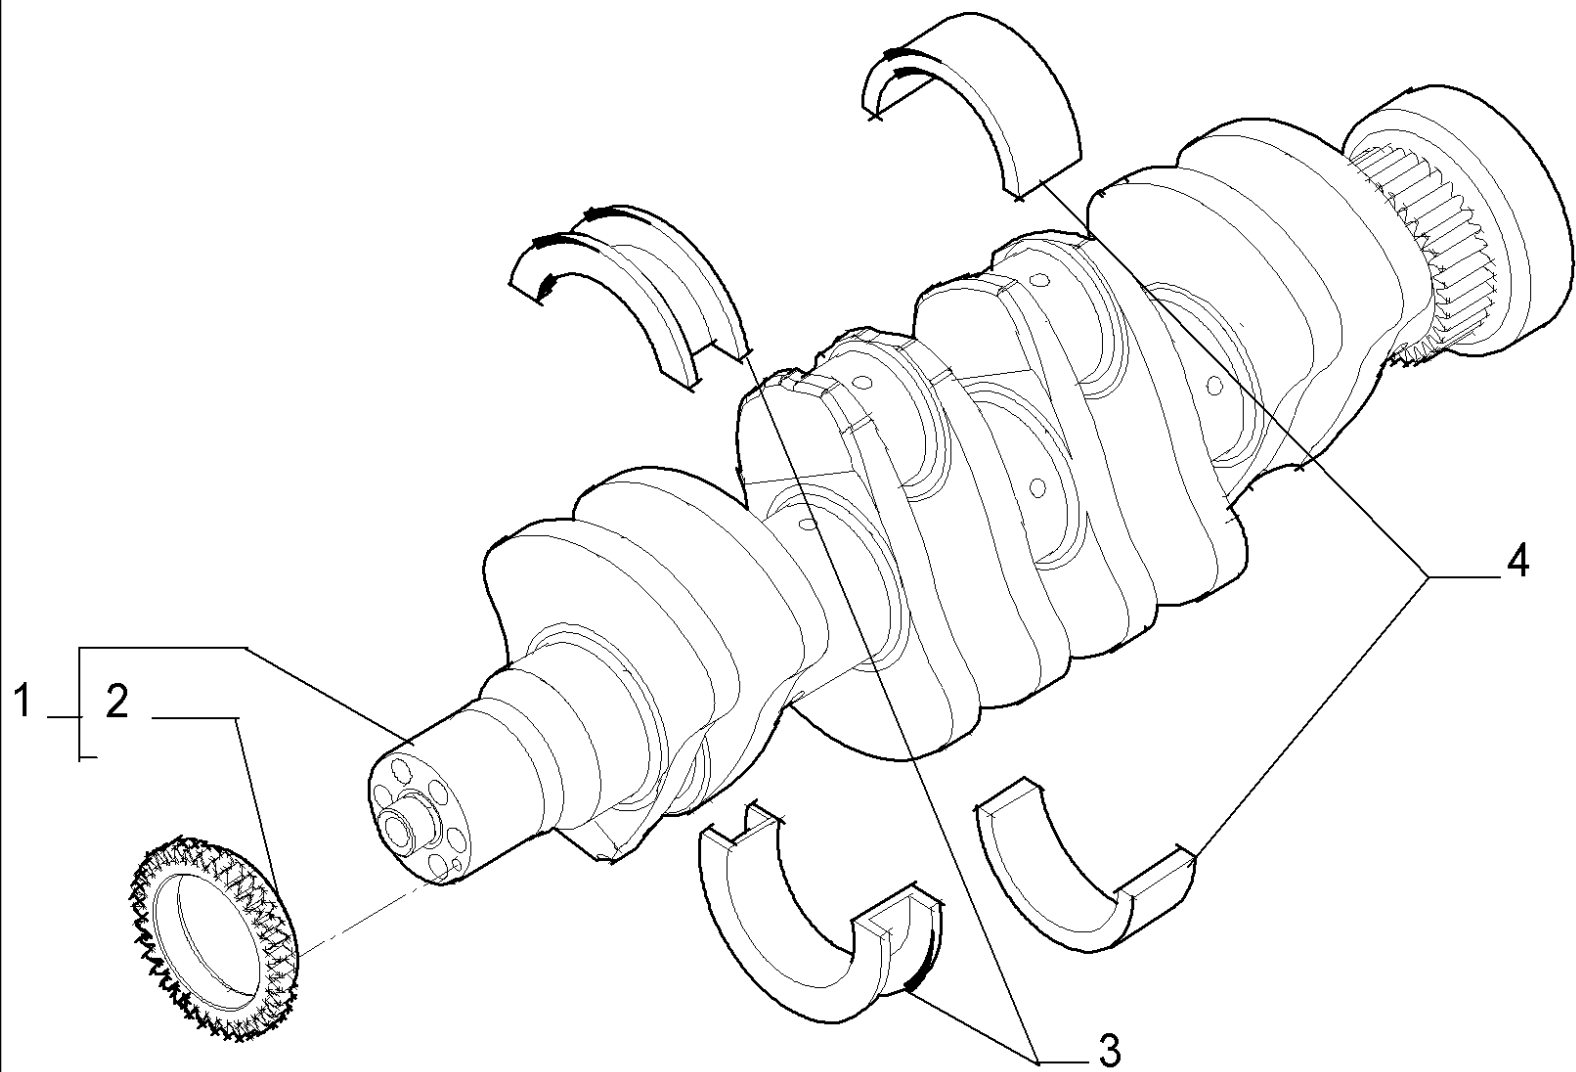

580SR CASE SUPER-R BACKHOE LOADER (1/04-)

0.080(01) CRANKSHAFT

Ref	Part Number	Qty	Description
1	504048350	1	CRANKSHAFT, , Includes 2
2	4893386	1	GEAR,
4	2992147	4	SET, CONN ROD BRGS (STD), (- 0.000) (- 0.000)
4	2992148	4	SET OF MAIN BRGS -0.254, (- 0.254) (- 0.250)
4	2992149	4	SET, CONN ROD BRGS (STD), (- 0.508) (- 0.500)
3	2992153	1	SET, CONN ROD BRGS (STD), (+ 0.000) (+ 0.000)
3	2992154	1	SET, CONN ROD BRGS (STD), (+ 0.254) (+ 0.250)
3	2992155	1	BEARING, THRUST, (+ 0.508) (+ 0.500)