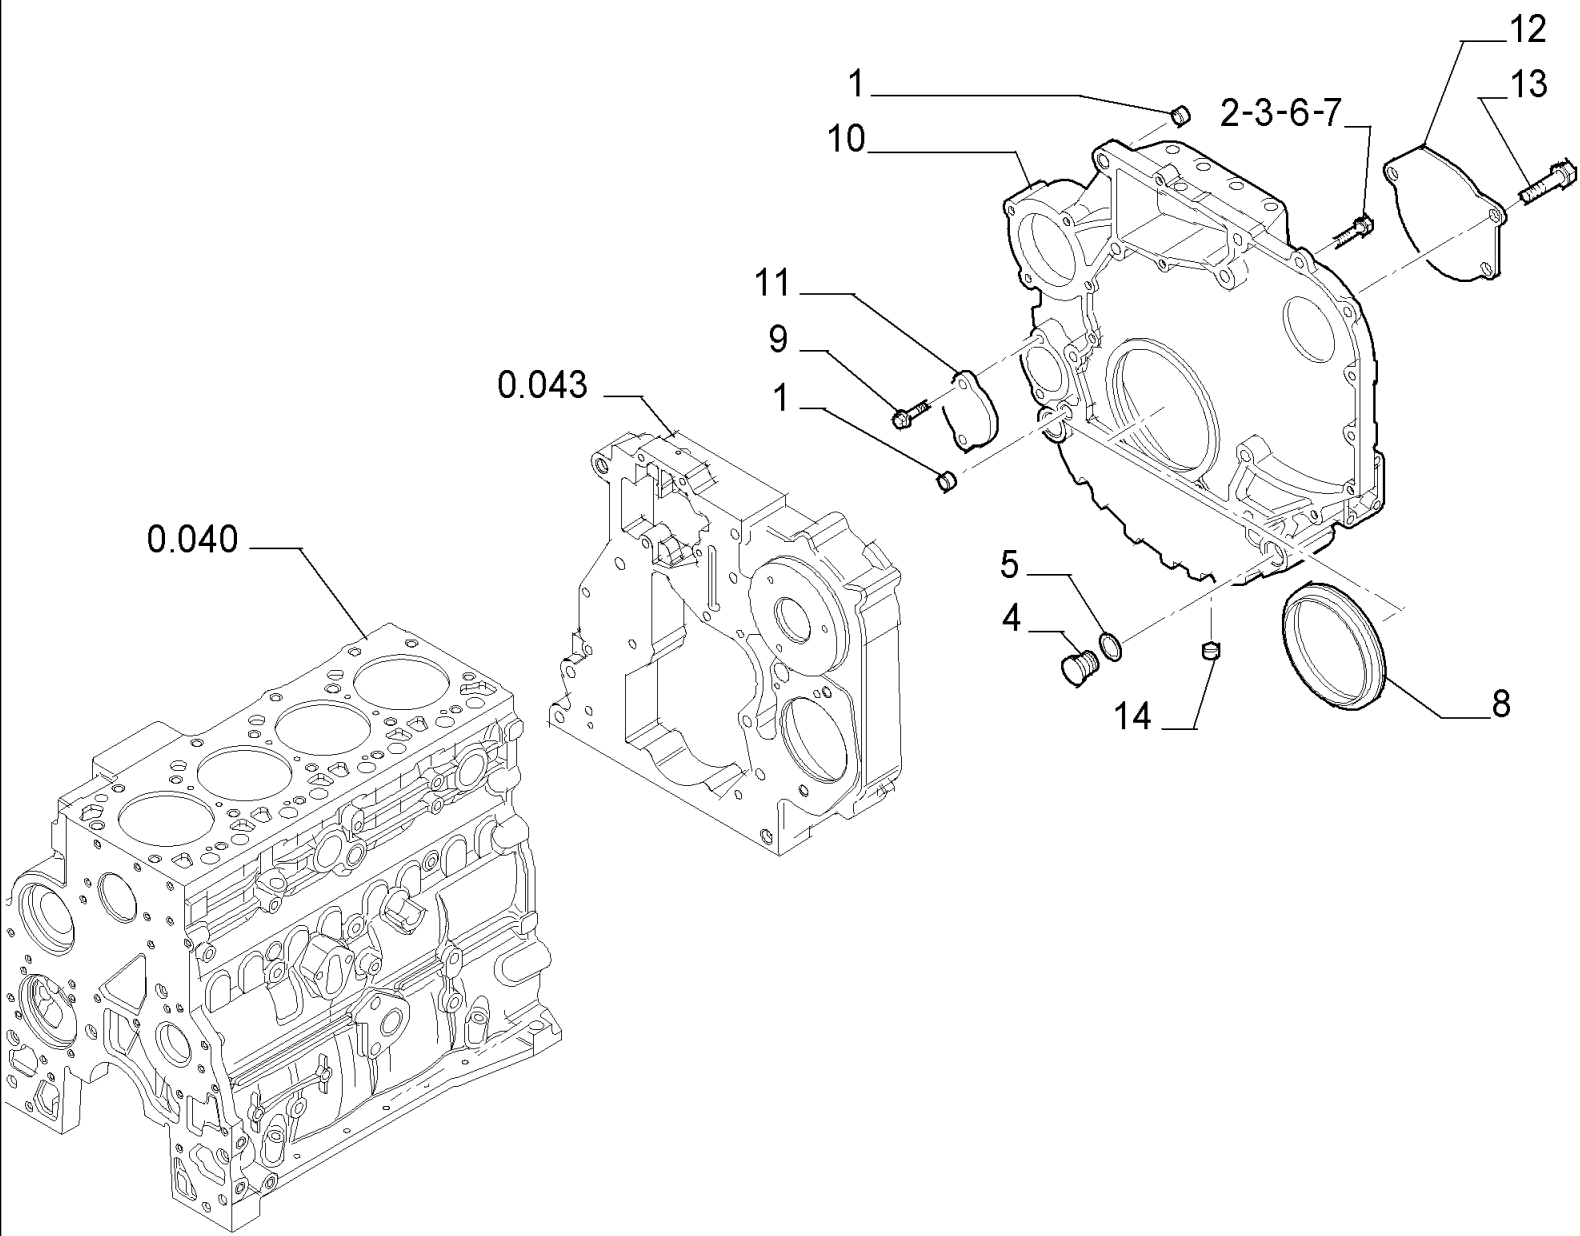

0.043(03) CYLINDER BLOCK - COVERS

580SR CASE SUPER-R BACKHOE LOADER (1/04-)

0.043(03) CYLINDER BLOCK - COVERS

Ref	Part Number	Qty	Description
1	4899026	2	DOWEL,
2	4899109	3	SCREW, M10x1.5x80
3	4899075	8	SCREW, M10x1.5x40
4	4895378	2	PLUG,
5	4895379	2	O-RING,
6	4899076	5	SCREW, M12x80
7	4899074	2	SCREW,
8	4890833	1	GASKET,
9	4899103	2	SCREW,
10	504069775	1	COVER,
11	4895358	1	COVER,
12	504030423	1	COVER,
13	4899020	1	SCREW, M8x20
13	504062964	2	SCREW,
14	4895079	1	PLUG,