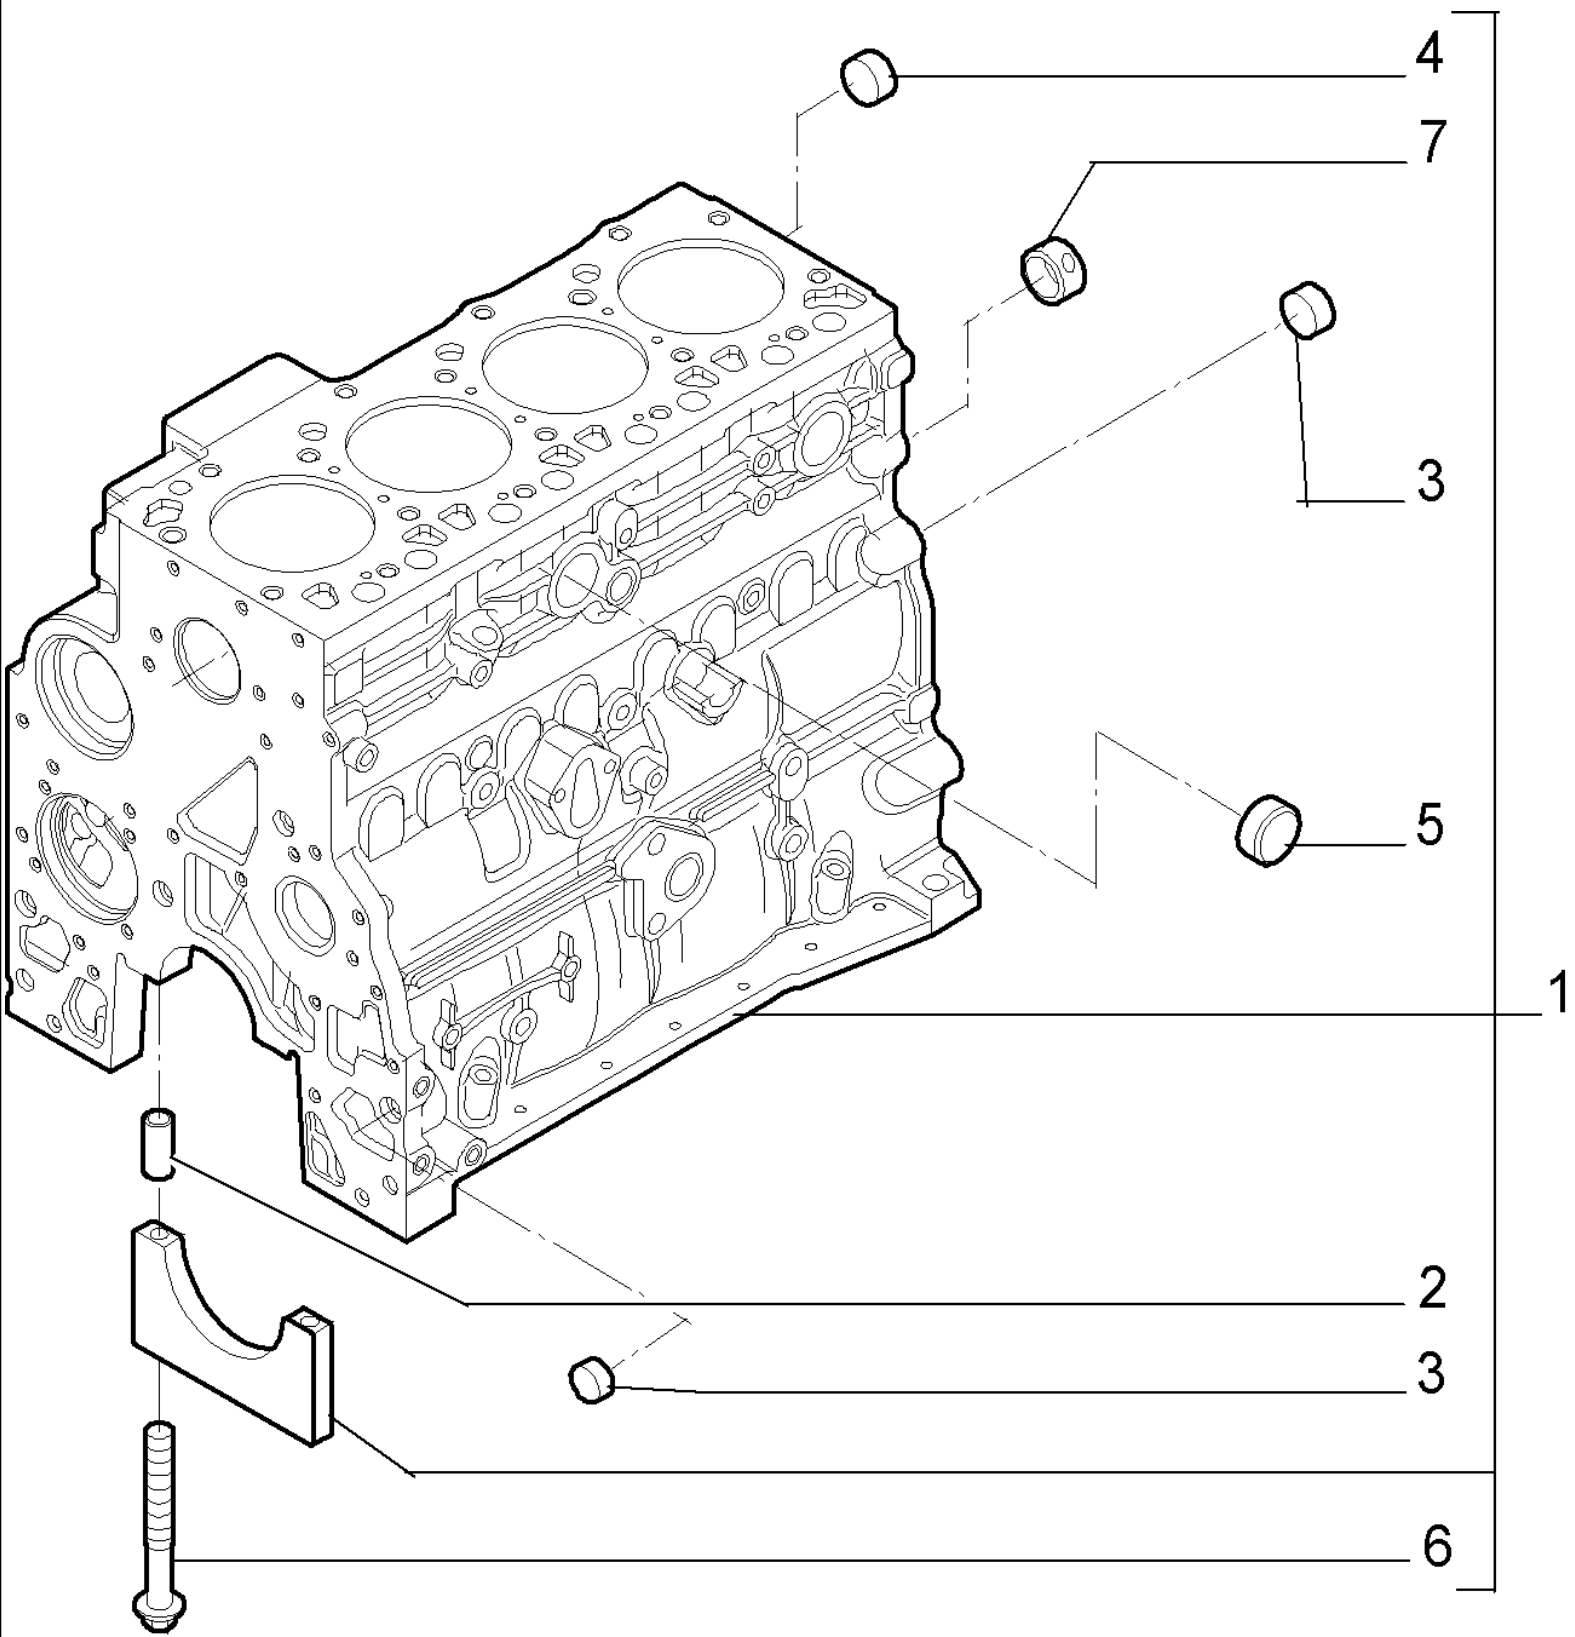

PARTS CATALOGUE

580SR

580SR CASE SUPER-R BACKHOE LOADER (1/04-)

0.021(01) ENGINE

Ref	Part Number	Qty	Description
1	86990710	1	ENGINE, - ASSY

0.040(01) CYLINDER BLOCK

Ref	Part Number	Qty	Description
1	2830082	1	CYLINDER BLOCK, , Includes 2 To 7
2	4899026	10	DOWEL,
3	4895039	3	PLUG,
4	4895038	4	PLUG,
5	4895228	2	PLUG,
6	4891353	10	SCREW, 12X120
7	4895040	1	BUSHING,

0.040(02) CYLINDER BLOCK

580SR CASE SUPER-R BACKHOE LOADER (1/04-)

0.040(02) CYLINDER BLOCK

Ref	Part Number	Qty	Description
1	4894218	4	SCREW,
2	4895605	1	PLUG, 14x1.5 , Includes 3
3	4899115	1	O-RING,
4	4899009	1	PLUG, 10x1.5 , Includes 5
5	4899072	1	O-RING,
6	4895392	2	PLUG, 18x1.5, Includes 7
7	4895393	1	O-RING,
8	4895049	2	DOWEL,
9	4895180	8	TAPPET,
10	504047260	4	NOZZLE, LUB. OIL JET,

0.042(01) OIL PUMP, PAN

580SR CASE SUPER-R BACKHOE LOADER (1/04-)

0.042(01) OIL PUMP, PAN

Ref	Part Number	Qty	Description
1	4899020	2	SCREW, 8x20
2	4899091	22	SCREW,
2	4895489	2	SCREW,
3	4898301	1	GASKET,
4	504043550	1	PAN, ENGINE OIL,
5	4895584	1	GASKET,
6	4894139	1	PLUG, 22x1.5
7	504069777	1	GASKET,
8	504062812	1	SPACER,
9	504051893	1	STRAINER ASSY.,
10	4895538	1	SCREW,

0.060(01) CYLINDER HEAD

Ref	Part Number	Qty	Description
1	4892861	4	SCREW,
2	4892859	10	SCREW,
3	4895790	1	CYLINDER HEAD, , Includes 12, 13, 14
4	4895183	16	COTTER, ROCKER ARM,
5	4895188	4	VALVE, ENG EXHAUST, STD,
6	4895187	4	VALVE, ENGINE, INLET, STD,
7	4895347	8	CUP,
8	4895215	8	SPRING,
9	4895184	8	CUP,
10	4899009	1	PLUG, 10X1.5, Includes 11
11	4899072	1	O-RING,
12	4895179	3	PLUG,
13	4897178	4	VALVE SEAT,
14	4897179	4	VALVE SEAT,
15	2830919	1	GASKET, CYLINDER HEAD, SP= 1.25
16	4895078	5	PLUG,