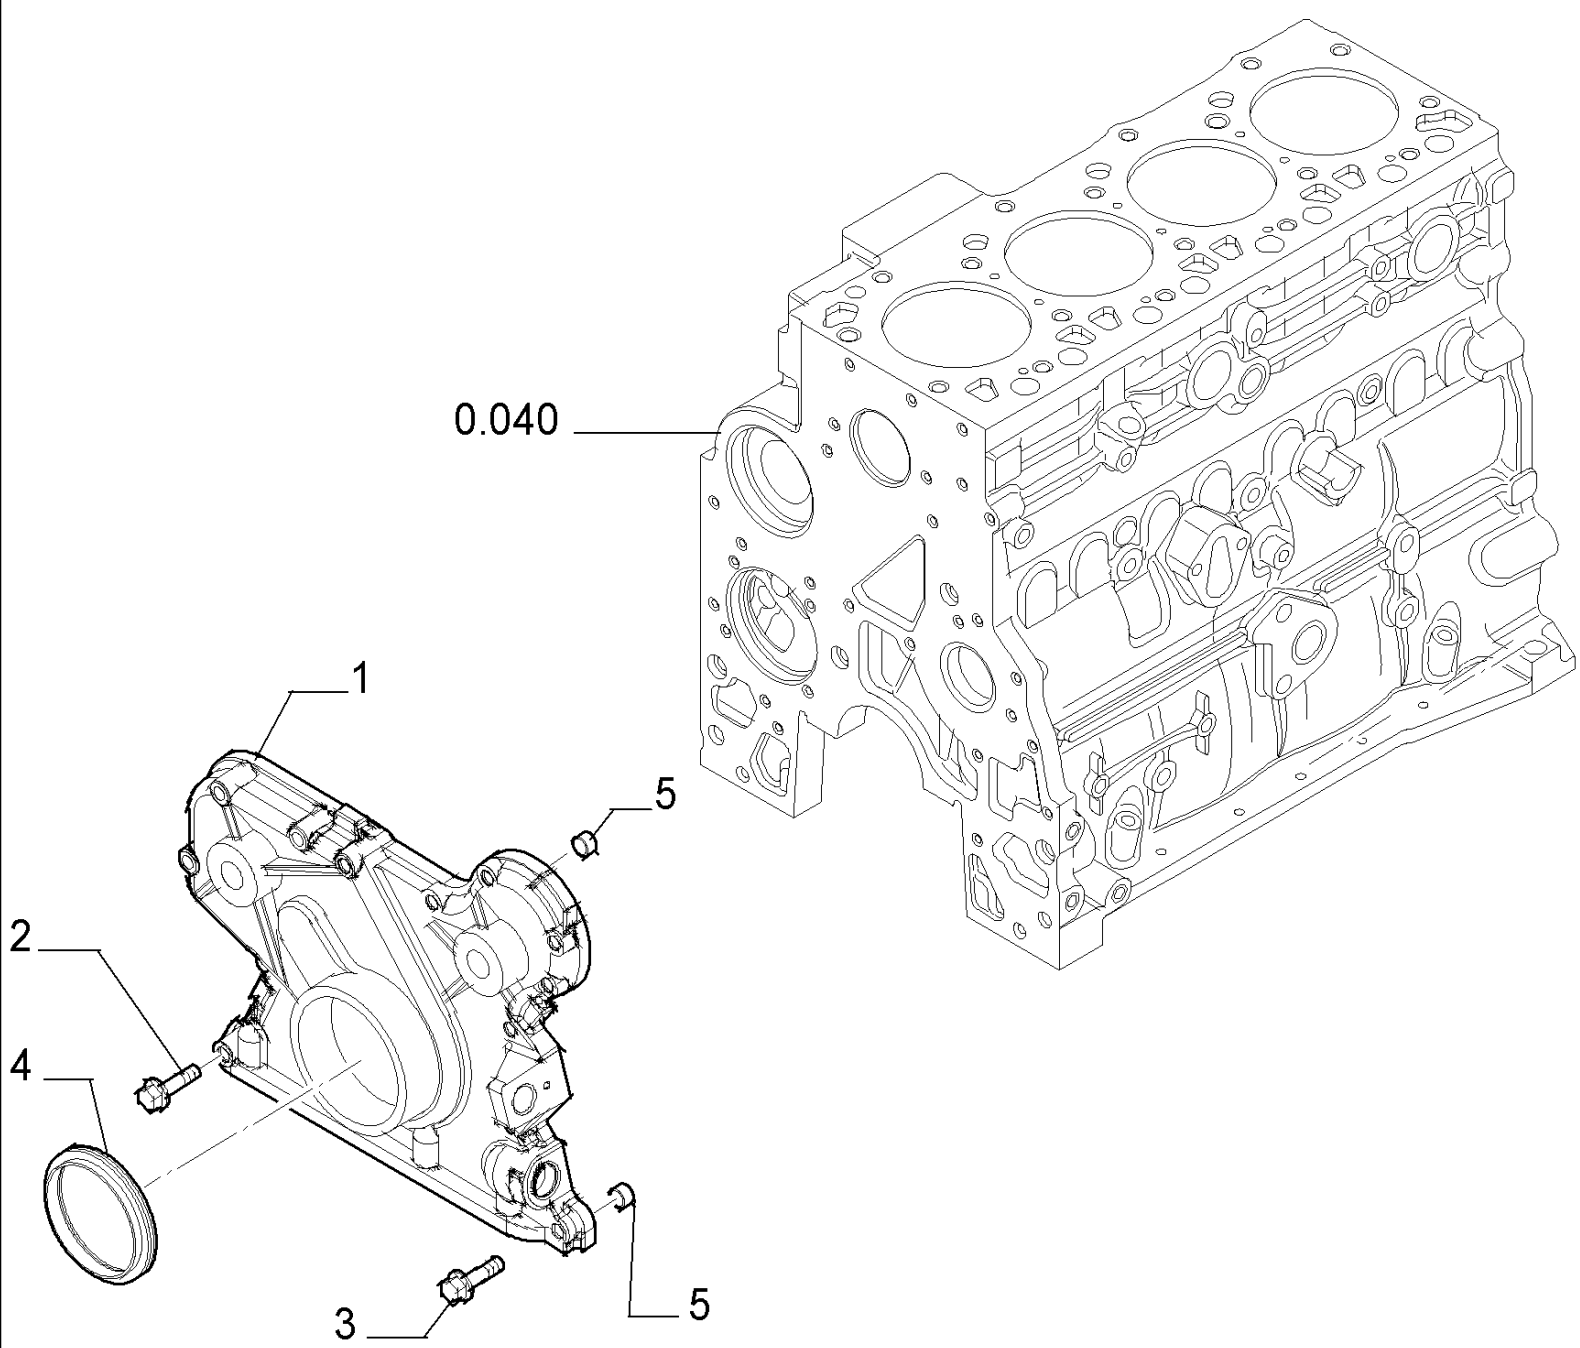

PARTS CATALOGUE

580SR

580SR CASE SUPER-R BACKHOE LOADER (1/04-)

0.021(01) ENGINE

Ref	Part Number	Qty	Description
1	86990710	1	ENGINE, - ASSY

0.040(01) CYLINDER BLOCK

Ref	Part Number	Qty	Description
1	2830082	1	CYLINDER BLOCK, , Includes 2 To 7
2	4899026	10	DOWEL,
3	4895039	3	PLUG,
4	4895038	4	PLUG,
5	4895228	2	PLUG,
6	4891353	10	SCREW, 12X120
7	4895040	1	BUSHING,

0.040(02) CYLINDER BLOCK

580SR CASE SUPER-R BACKHOE LOADER (1/04-)

0.040(02) CYLINDER BLOCK

Ref	Part Number	Qty	Description
1	4894218	4	SCREW,
2	4895605	1	PLUG, 14x1.5 , Includes 3
3	4899115	1	O-RING,
4	4899009	1	PLUG, 10x1.5 , Includes 5
5	4899072	1	O-RING,
6	4895392	2	PLUG, 18x1.5, Includes 7
7	4895393	1	O-RING,
8	4895049	2	DOWEL,
9	4895180	8	TAPPET,
10	504047260	4	NOZZLE, LUB. OIL JET,

0.042(01) OIL PUMP, PAN

580SR CASE SUPER-R BACKHOE LOADER (1/04-)

0.042(01) OIL PUMP, PAN

Ref	Part Number	Qty	Description
1	4899020	2	SCREW, 8x20
2	4899091	22	SCREW,
2	4895489	2	SCREW,
3	4898301	1	GASKET,
4	504043550	1	PAN, ENGINE OIL,
5	4895584	1	GASKET,
6	4894139	1	PLUG, 22x1.5
7	504069777	1	GASKET,
8	504062812	1	SPACER,
9	504051893	1	STRAINER ASSY.,
10	4895538	1	SCREW,

0.043(01) CYLINDER BLOCK - COVERS

580SR CASE SUPER-R BACKHOE LOADER (1/04-)

0.043(01) CYLINDER BLOCK - COVERS

Ref	Part Number	Qty	Description
1	4899026	2	DOWEL,
2	4899091	4	SCREW,
3	4899093	5	SCREW,
4	4899073	2	SCREW,
5	504050848	1	COVER,
6	504074001	1	COVER,
7	17278780	1	O-RING,
8	4895355	2	SCREW, 5x17