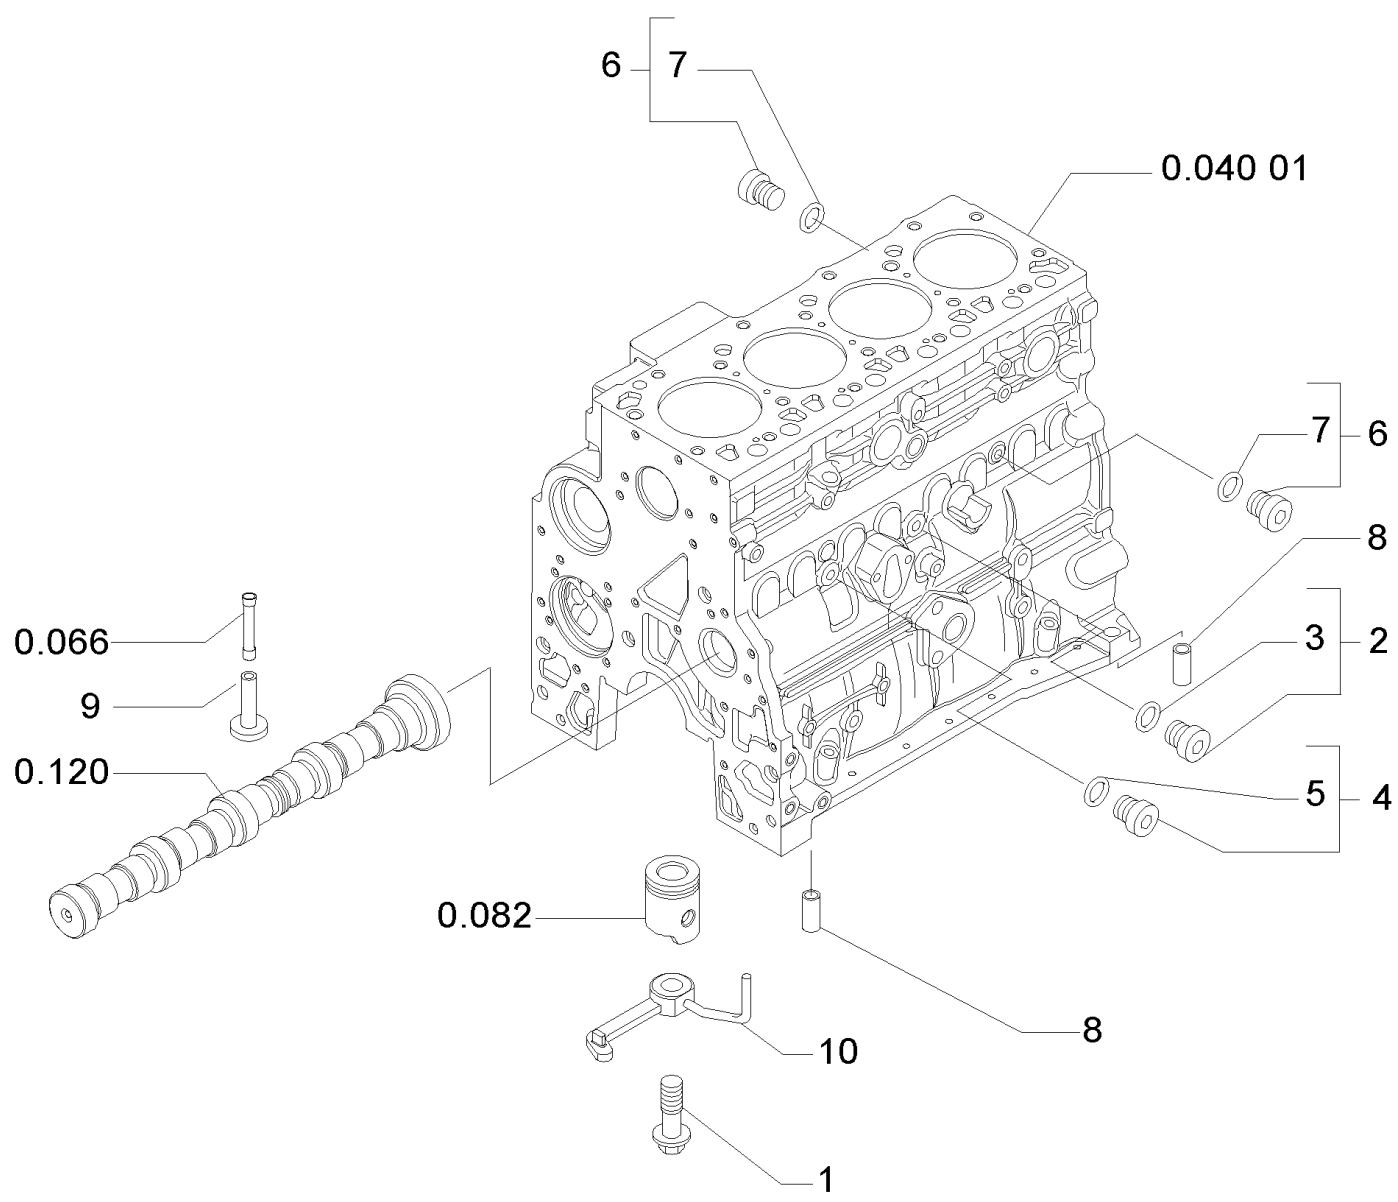

PARTS CATALOGUE

BACKHOE LOADER
580SR Series 2

MAIN SECTIONS

580SR CASE SERIES 2 SUPER-R BACKHOE LOADER (3/05-)

MPARTS(00) MAITENANCE PARTS

Ref	Part Number	Qty	Description
1	47135707	1	FILTER, FUEL, , See Page 0.200 Ref : 6
2	87803261	1	FILTER, ENGINE OIL, , See Page 0.302 Ref : 1
3	85825356	1	FILTER, ELEMENT, , See Page 1.82.6 06 Ref : 1
4	87438248	1	FILTER, AIR,
5	87438245	1	FILTER, AIR,
6	85826027	1	FILTER, AIR, , See Page 1.94.2 02 Ref : 4
7	85826033	1	FILTER, AIR, , See Page 1.94.2 02 Ref : 3
8	85817004	1	FILTER, , Power Shuttle See Page 1.28 -A 03 Ref : 11 And See Page 1.28 -B 03 Ref : 14
8	85826021	1	FILTER, HYDRAULIC OIL, , Power Shift See Page 1.28 -C 01 Ref : 3

0.040(01) CYLINDER BLOCK

580SR CASE SERIES 2 SUPER-R BACKHOE LOADER (3/05-)

0.040(01) CYLINDER BLOCK

Ref	Part Number	Qty	Description
1	2830082	1	CYLINDER BLOCK, - ASSY, Includes 2 to 7
2	4899026	10	DOWEL,
3	4895039	3	PLUG,
4	4895038	4	PLUG,
5	4895228	2	PLUG,
6	4891353	10	SCREW, Flg Hd, M12 x 1.5 x 120,
7	4895040	1	BUSHING,

0.040(02) CYLINDER BLOCK

580SR CASE SERIES 2 SUPER-R BACKHOE LOADER (3/05-)

0.040(02) CYLINDER BLOCK

Ref	Part Number	Qty	Description
1	4894218	4	SCREW,
2	4895605	1	PLUG, 14x1.5 , Includes 3
3	4899115	1	O-RING,
4	4899009	1	PLUG, 10x1.5 , Includes 5
5	4899072	1	O-RING,
6	4895392	2	PLUG, 18x1.5, Includes 7
7	4895393	1	O-RING,
8	4895049	2	DOWEL,
9	4895180	8	TAPPET,
10	504047260	4	NOZZLE, LUB. OIL JET,

0.042(01) OIL PUMP, PAN

580SR CASE SERIES 2 SUPER-R BACKHOE LOADER (3/05-)

0.042(01) OIL PUMP, PAN

Ref	Part Number	Qty	Description
1	18138424	2	SCREW, Hex Flg, M8 x 1.25 x 20, 8x20
2	4899091	22	SCREW, Hex Flg, M8 x 1.25 x 40, M8X1.25X40
2	4895489	2	SCREW, M8X1.25X110
3	4898301	1	GASKET,
4	504043550	1	PAN, ENGINE OIL,
5	4895584	1	O-RING, 23,4X2,6
6	4894139	1	PLUG, 22x1.5
7	504069777	1	GASKET,
8	504062812	1	SPACER,
9	504051893	1	STRAINER, ELEMENT,
10	4895538	1	SCREW,