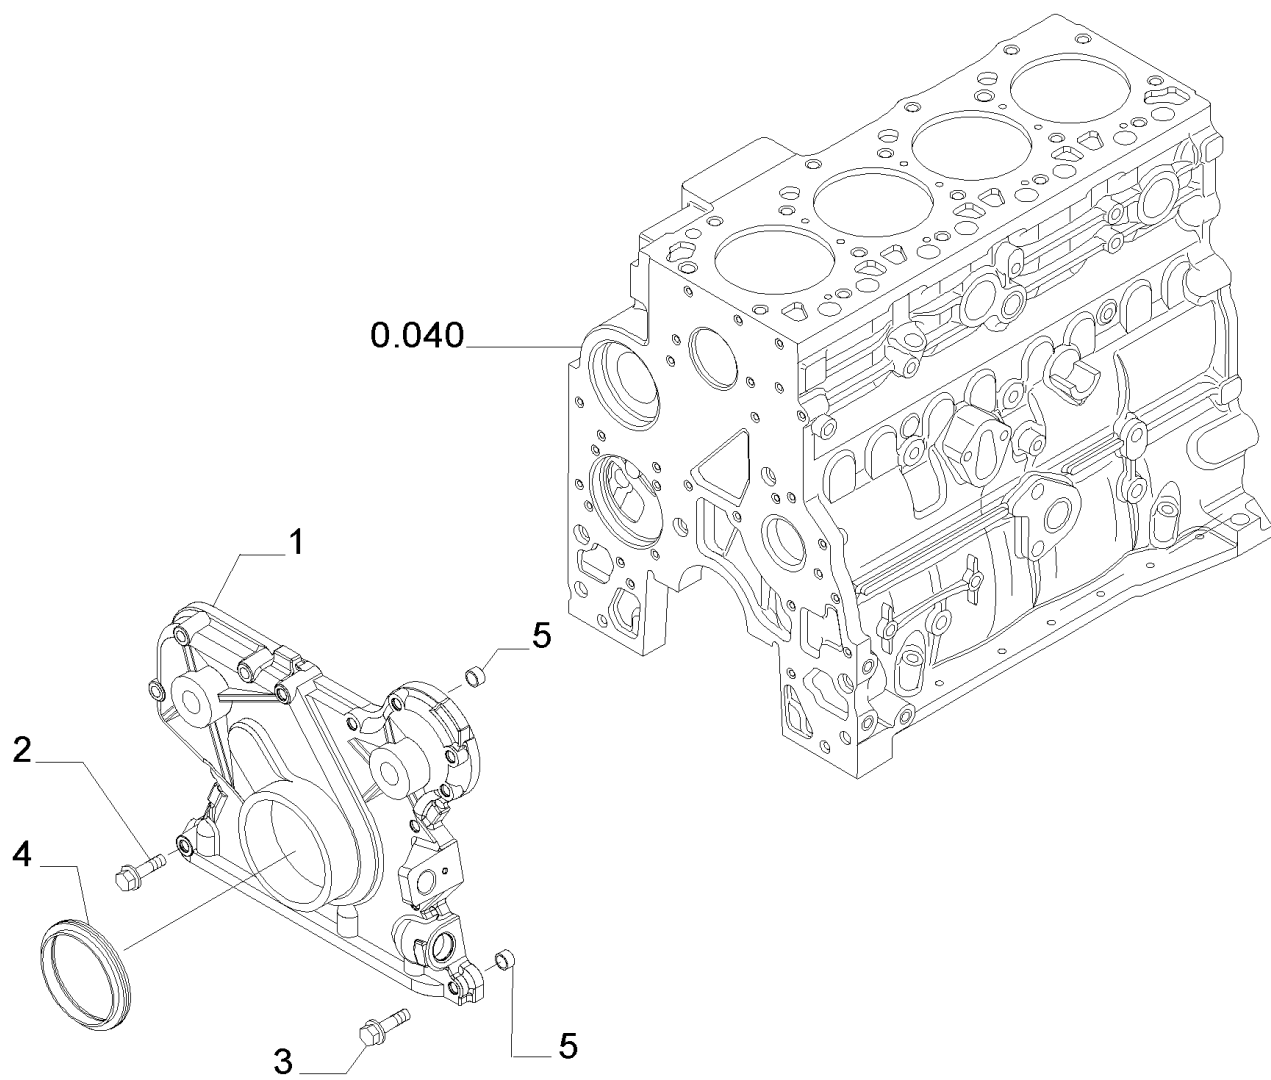

0.043(02) CYLINDER BLOCK - COVERS

580SR CASE SERIES 2 SUPER-R BACKHOE LOADER (3/05-)

0.043(02) CYLINDER BLOCK - COVERS

Ref	Part Number	Qty	Description
1	4897024	1	COVER,
2	4899078	5	SCREW, Hex Flg, M8 x 1.25 x 45,
3	4899063	8	SCREW, Hex Flg, M8 x 1.25 x 30,
4	4890832	1	SEAL,
5	4891209	2	DOWEL,