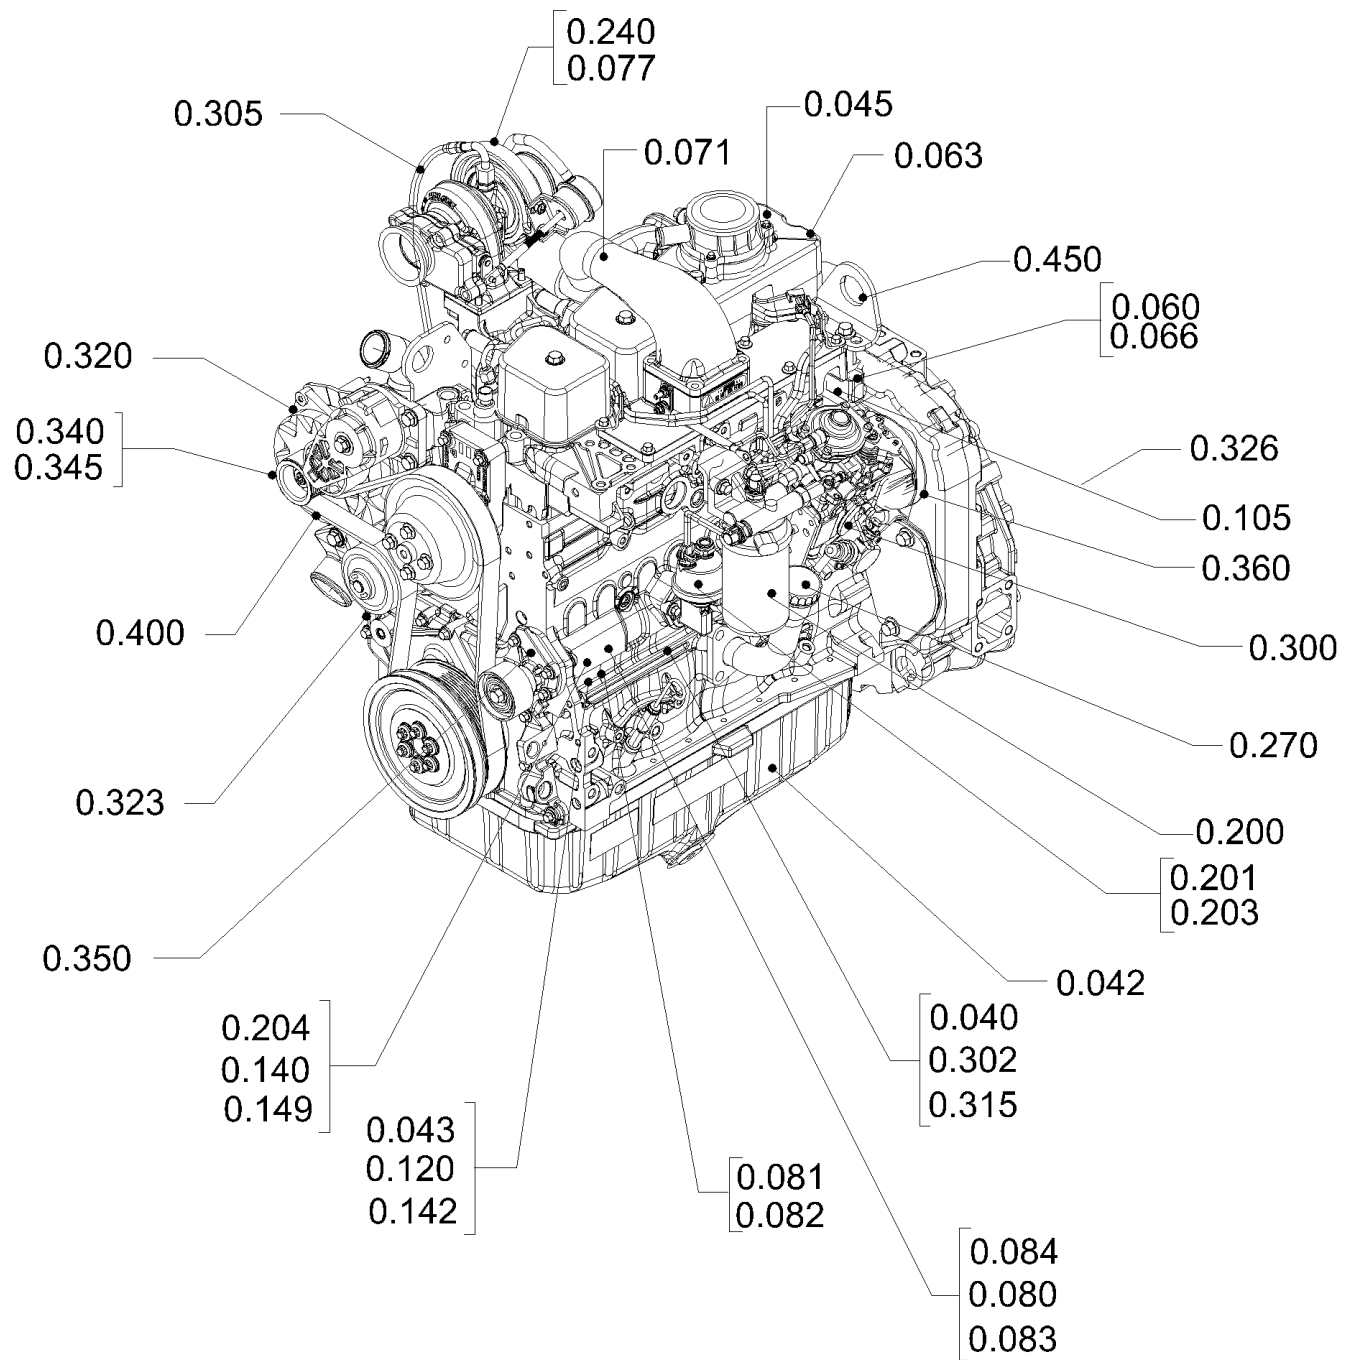

PARTS CATALOGUE

BACKHOE LOADER
580SR Series 2

MAIN SECTIONS

580SR CASE SERIES 2 SUPER-R BACKHOE LOADER (3/05-)

MPARTS(00) MAITENANCE PARTS

Ref	Part Number	Qty	Description
1	47135707	1	FILTER, FUEL, , See Page 0.200 Ref : 6
2	87803261	1	FILTER, ENGINE OIL, , See Page 0.302 Ref : 1
3	85825356	1	FILTER, ELEMENT, , See Page 1.82.6 06 Ref : 1
4	87438248	1	FILTER, AIR,
5	87438245	1	FILTER, AIR,
6	85826027	1	FILTER, AIR, , See Page 1.94.2 02 Ref : 4
7	85826033	1	FILTER, AIR, , See Page 1.94.2 02 Ref : 3
8	85817004	1	FILTER, , Power Shuttle See Page 1.28 -A 03 Ref : 11 And See Page 1.28 -B 03 Ref : 14
8	85826021	1	FILTER, HYDRAULIC OIL, , Power Shift See Page 1.28 -C 01 Ref : 3

0.040(01) CYLINDER BLOCK

580SR CASE SERIES 2 SUPER-R BACKHOE LOADER (3/05-)

0.040(01) CYLINDER BLOCK

Ref	Part Number	Qty	Description
1	2830082	1	CYLINDER BLOCK, - ASSY, Includes 2 to 7
2	4899026	10	DOWEL,
3	4895039	3	PLUG,
4	4895038	4	PLUG,
5	4895228	2	PLUG,
6	4891353	10	SCREW, Flg Hd, M12 x 1.5 x 120,
7	4895040	1	BUSHING,

0.040(02) CYLINDER BLOCK

580SR CASE SERIES 2 SUPER-R BACKHOE LOADER (3/05-)

0.040(02) CYLINDER BLOCK

Ref	Part Number	Qty	Description
1	4894218	4	SCREW,
2	4895605	1	PLUG, 14x1.5 , Includes 3
3	4899115	1	O-RING,
4	4899009	1	PLUG, 10x1.5 , Includes 5
5	4899072	1	O-RING,
6	4895392	2	PLUG, 18x1.5, Includes 7
7	4895393	1	O-RING,
8	4895049	2	DOWEL,
9	4895180	8	TAPPET,
10	504047260	4	NOZZLE, LUB. OIL JET,

0.042(01) OIL PUMP, PAN

580SR CASE SERIES 2 SUPER-R BACKHOE LOADER (3/05-)

0.042(01) OIL PUMP, PAN

Ref	Part Number	Qty	Description
1	18138424	2	SCREW, Hex Flg, M8 x 1.25 x 20, 8x20
2	4899091	22	SCREW, Hex Flg, M8 x 1.25 x 40, M8X1.25X40
2	4895489	2	SCREW, M8X1.25X110
3	4898301	1	GASKET,
4	504043550	1	PAN, ENGINE OIL,
5	4895584	1	O-RING, 23,4X2,6
6	4894139	1	PLUG, 22x1.5
7	504069777	1	GASKET,
8	504062812	1	SPACER,
9	504051893	1	STRAINER, ELEMENT,
10	4895538	1	SCREW,