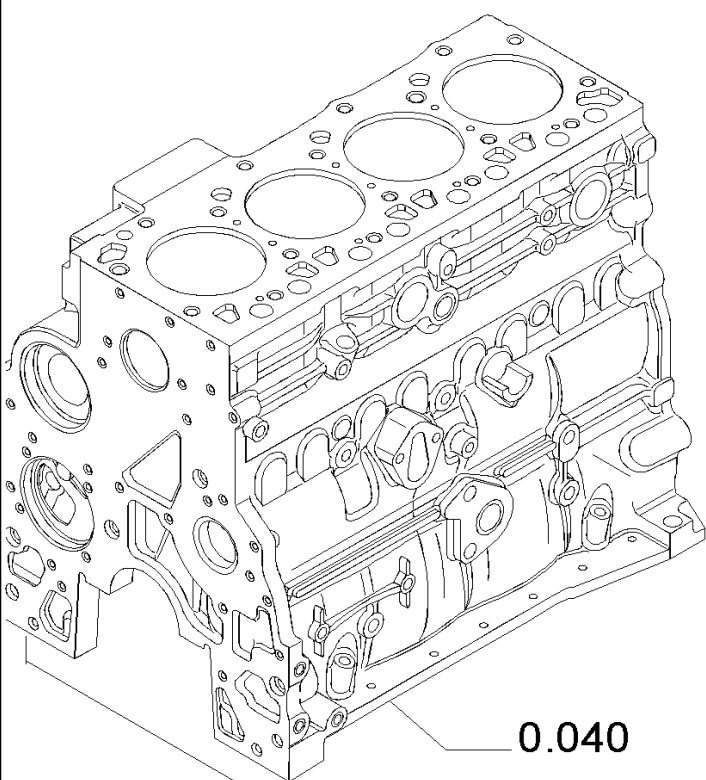

PARTS CATALOGUE

BACKHOE LOADER
580SR Series 2

MAIN SECTIONS

580SR CASE SERIES 2 SUPER-R BACKHOE LOADER (3/05-)

MPARTS(00) MAITENANCE PARTS

Ref	Part Number	Qty	Description
1	47135707	1	FILTER, FUEL, , See Page 0.200 Ref : 6
2	87803261	1	FILTER, ENGINE OIL, , See Page 0.302 Ref : 1
3	85825356	1	FILTER, ELEMENT, , See Page 1.82.6 06 Ref : 1
4	87438248	1	FILTER, AIR,
5	87438245	1	FILTER, AIR,
6	85826027	1	FILTER, AIR, , See Page 1.94.2 02 Ref : 4
7	85826033	1	FILTER, AIR, , See Page 1.94.2 02 Ref : 3
8	85817004	1	FILTER, , Power Shuttle See Page 1.28 -A 03 Ref : 11 And See Page 1.28 -B 03 Ref : 14
8	85826021	1	FILTER, HYDRAULIC OIL, , Power Shift See Page 1.28 -C 01 Ref : 3

0.040(01) CYLINDER BLOCK

580SR CASE SERIES 2 SUPER-R BACKHOE LOADER (3/05-)

0.040(01) CYLINDER BLOCK

Ref	Part Number	Qty	Description
1	2830082	1	CYLINDER BLOCK, - ASSY, Includes 2 to 7
2	4899026	10	DOWEL,
3	4895039	3	PLUG,
4	4895038	4	PLUG,
5	4895228	2	PLUG,
6	4891353	10	SCREW, Flg Hd, M12 x 1.5 x 120,
7	4895040	1	BUSHING,

0.040(02) CYLINDER BLOCK

580SR CASE SERIES 2 SUPER-R BACKHOE LOADER (3/05-)

0.040(02) CYLINDER BLOCK

Ref	Part Number	Qty	Description
1	4894218	4	SCREW,
2	4895605	1	PLUG, 14x1.5 , Includes 3
3	4899115	1	O-RING,
4	4899009	1	PLUG, 10x1.5 , Includes 5
5	4899072	1	O-RING,
6	4895392	2	PLUG, 18x1.5, Includes 7
7	4895393	1	O-RING,
8	4895049	2	DOWEL,
9	4895180	8	TAPPET,
10	504047260	4	NOZZLE, LUB. OIL JET,

0.042(01) OIL PUMP, PAN

580SR CASE SERIES 2 SUPER-R BACKHOE LOADER (3/05-)

0.042(01) OIL PUMP, PAN

Ref	Part Number	Qty	Description
1	18138424	2	SCREW, Hex Flg, M8 x 1.25 x 20, 8x20
2	4899091	22	SCREW, Hex Flg, M8 x 1.25 x 40, M8X1.25X40
2	4895489	2	SCREW, M8X1.25X110
3	4898301	1	GASKET,
4	504043550	1	PAN, ENGINE OIL,
5	4895584	1	O-RING, 23,4X2,6
6	4894139	1	PLUG, 22x1.5
7	504069777	1	GASKET,
8	504062812	1	SPACER,
9	504051893	1	STRAINER, ELEMENT,
10	4895538	1	SCREW,