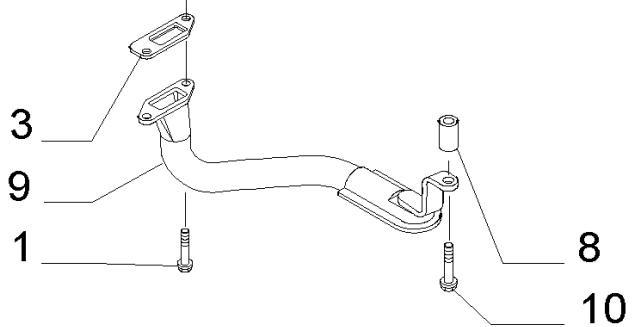

0.040(01) CYLINDER BLOCK

580SR CASE SERIES 2 SUPER-R BACKHOE LOADER (3/05-)

0.040(01) CYLINDER BLOCK

Ref	Part Number	Qty	Description
1	2830082	1	CYLINDER BLOCK, - ASSY, Includes 2 to 7
2	4899026	10	DOWEL,
3	4895039	3	PLUG,
4	4895038	4	PLUG,
5	4895228	2	PLUG,
6	4891353	10	SCREW, Flg Hd, M12 x 1.5 x 120,
7	4895040	1	BUSHING,

0.040(02) CYLINDER BLOCK

580SR CASE SERIES 2 SUPER-R BACKHOE LOADER (3/05-)

0.040(02) CYLINDER BLOCK

Ref	Part Number	Qty	Description
1	4894218	4	SCREW,
2	4895605	1	PLUG, 14x1.5 , Includes 3
3	4899115	1	O-RING,
4	4899009	1	PLUG, 10x1.5 , Includes 5
5	4899072	1	O-RING,
6	4895392	2	PLUG, 18x1.5, Includes 7
7	4895393	1	O-RING,
8	4895049	2	DOWEL,
9	4895180	8	TAPPET,
10	504047260	4	NOZZLE, LUB. OIL JET,

0.042(01) OIL PUMP, PAN

580SR CASE SERIES 2 SUPER-R BACKHOE LOADER (3/05-)

0.042(01) OIL PUMP, PAN

Ref	Part Number	Qty	Description
1	18138424	2	SCREW, Hex Flg, M8 x 1.25 x 20, 8x20
2	4899091	22	SCREW, Hex Flg, M8 x 1.25 x 40, M8X1.25X40
2	4895489	2	SCREW, M8X1.25X110
3	4898301	1	GASKET,
4	504043550	1	PAN, ENGINE OIL,
5	4895584	1	O-RING, 23,4X2,6
6	4894139	1	PLUG, 22x1.5
7	504069777	1	GASKET,
8	504062812	1	SPACER,
9	504051893	1	STRAINER, ELEMENT,
10	4895538	1	SCREW,

0.043(01) CYLINDER BLOCK - COVERS

580SR CASE SERIES 2 SUPER-R BACKHOE LOADER (3/05-)

0.043(01) CYLINDER BLOCK - COVERS

Ref	Part Number	Qty	Description
1	4899026	2	DOWEL,
2	4899091	4	SCREW, Hex Flg, M8 x 1.25 x 40,
3	4899093	5	SCREW, Hex Flg, M10 x 1.5 x 30,
3	4899073	2	SCREW, Hex Flg, M12 x 1.75 x 30,
4	4895355	2	SCREW, Torx Rd Hd, M5 x .8 x 17,
5	504097164	1	
6	504074001	1	COVER,
7	17278780	1	O-RING,