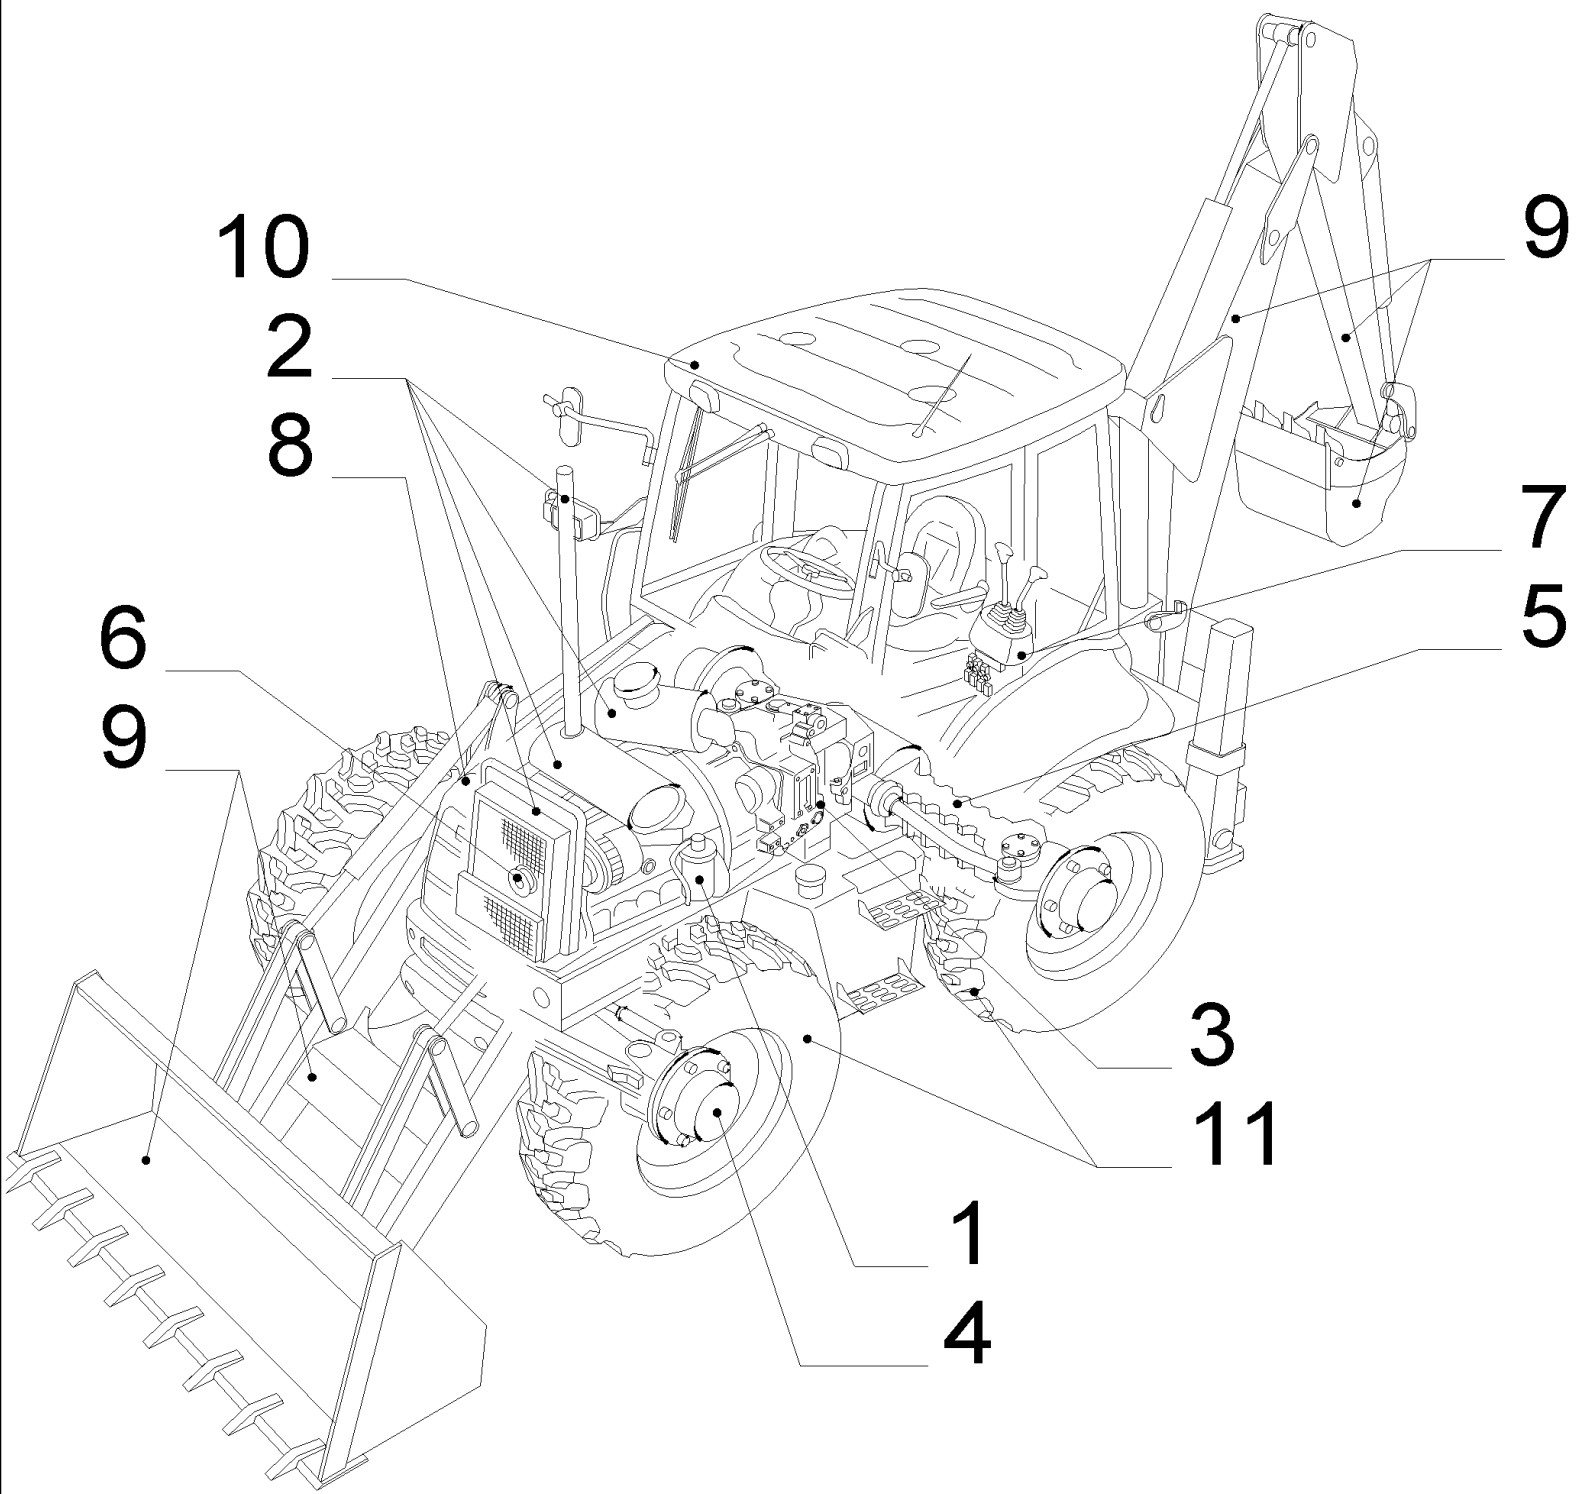

PARTS CATALOGUE

BACKHOE LOADER
580SR Series 2

MAIN SECTIONS

580SR CASE SERIES 2 SUPER-R BACKHOE LOADER (3/05-)

MPARTS(00) MAITENANCE PARTS

Ref	Part Number	Qty	Description
1	47135707	1	FILTER, FUEL, , See Page 0.200 Ref : 6
2	87803261	1	FILTER, ENGINE OIL, , See Page 0.302 Ref : 1
3	85825356	1	FILTER, ELEMENT, , See Page 1.82.6 06 Ref : 1
4	87438248	1	FILTER, AIR,
5	87438245	1	FILTER, AIR,
6	85826027	1	FILTER, AIR, , See Page 1.94.2 02 Ref : 4
7	85826033	1	FILTER, AIR, , See Page 1.94.2 02 Ref : 3
8	85817004	1	FILTER, , Power Shuttle See Page 1.28 -A 03 Ref : 11 And See Page 1.28 -B 03 Ref : 14
8	85826021	1	FILTER, HYDRAULIC OIL, , Power Shift See Page 1.28 -C 01 Ref : 3

0.040(01) CYLINDER BLOCK

580SR CASE SERIES 2 SUPER-R BACKHOE LOADER (3/05-)

0.040(01) CYLINDER BLOCK

Ref	Part Number	Qty	Description
1	2830082	1	CYLINDER BLOCK, - ASSY, Includes 2 to 7
2	4899026	10	DOWEL,
3	4895039	3	PLUG,
4	4895038	4	PLUG,
5	4895228	2	PLUG,
6	4891353	10	SCREW, Flg Hd, M12 x 1.5 x 120,
7	4895040	1	BUSHING,

0.040(02) CYLINDER BLOCK

580SR CASE SERIES 2 SUPER-R BACKHOE LOADER (3/05-)

0.040(02) CYLINDER BLOCK

Ref	Part Number	Qty	Description
1	4894218	4	SCREW,
2	4895605	1	PLUG, 14x1.5 , Includes 3
3	4899115	1	O-RING,
4	4899009	1	PLUG, 10x1.5 , Includes 5
5	4899072	1	O-RING,
6	4895392	2	PLUG, 18x1.5, Includes 7
7	4895393	1	O-RING,
8	4895049	2	DOWEL,
9	4895180	8	TAPPET,
10	504047260	4	NOZZLE, LUB. OIL JET,

0.042(01) OIL PUMP, PAN

580SR CASE SERIES 2 SUPER-R BACKHOE LOADER (3/05-)

0.042(01) OIL PUMP, PAN

Ref	Part Number	Qty	Description
1	18138424	2	SCREW, Hex Flg, M8 x 1.25 x 20, 8x20
2	4899091	22	SCREW, Hex Flg, M8 x 1.25 x 40, M8X1.25X40
2	4895489	2	SCREW, M8X1.25X110
3	4898301	1	GASKET,
4	504043550	1	PAN, ENGINE OIL,
5	4895584	1	O-RING, 23,4X2,6
6	4894139	1	PLUG, 22x1.5
7	504069777	1	GASKET,
8	504062812	1	SPACER,
9	504051893	1	STRAINER, ELEMENT,
10	4895538	1	SCREW,