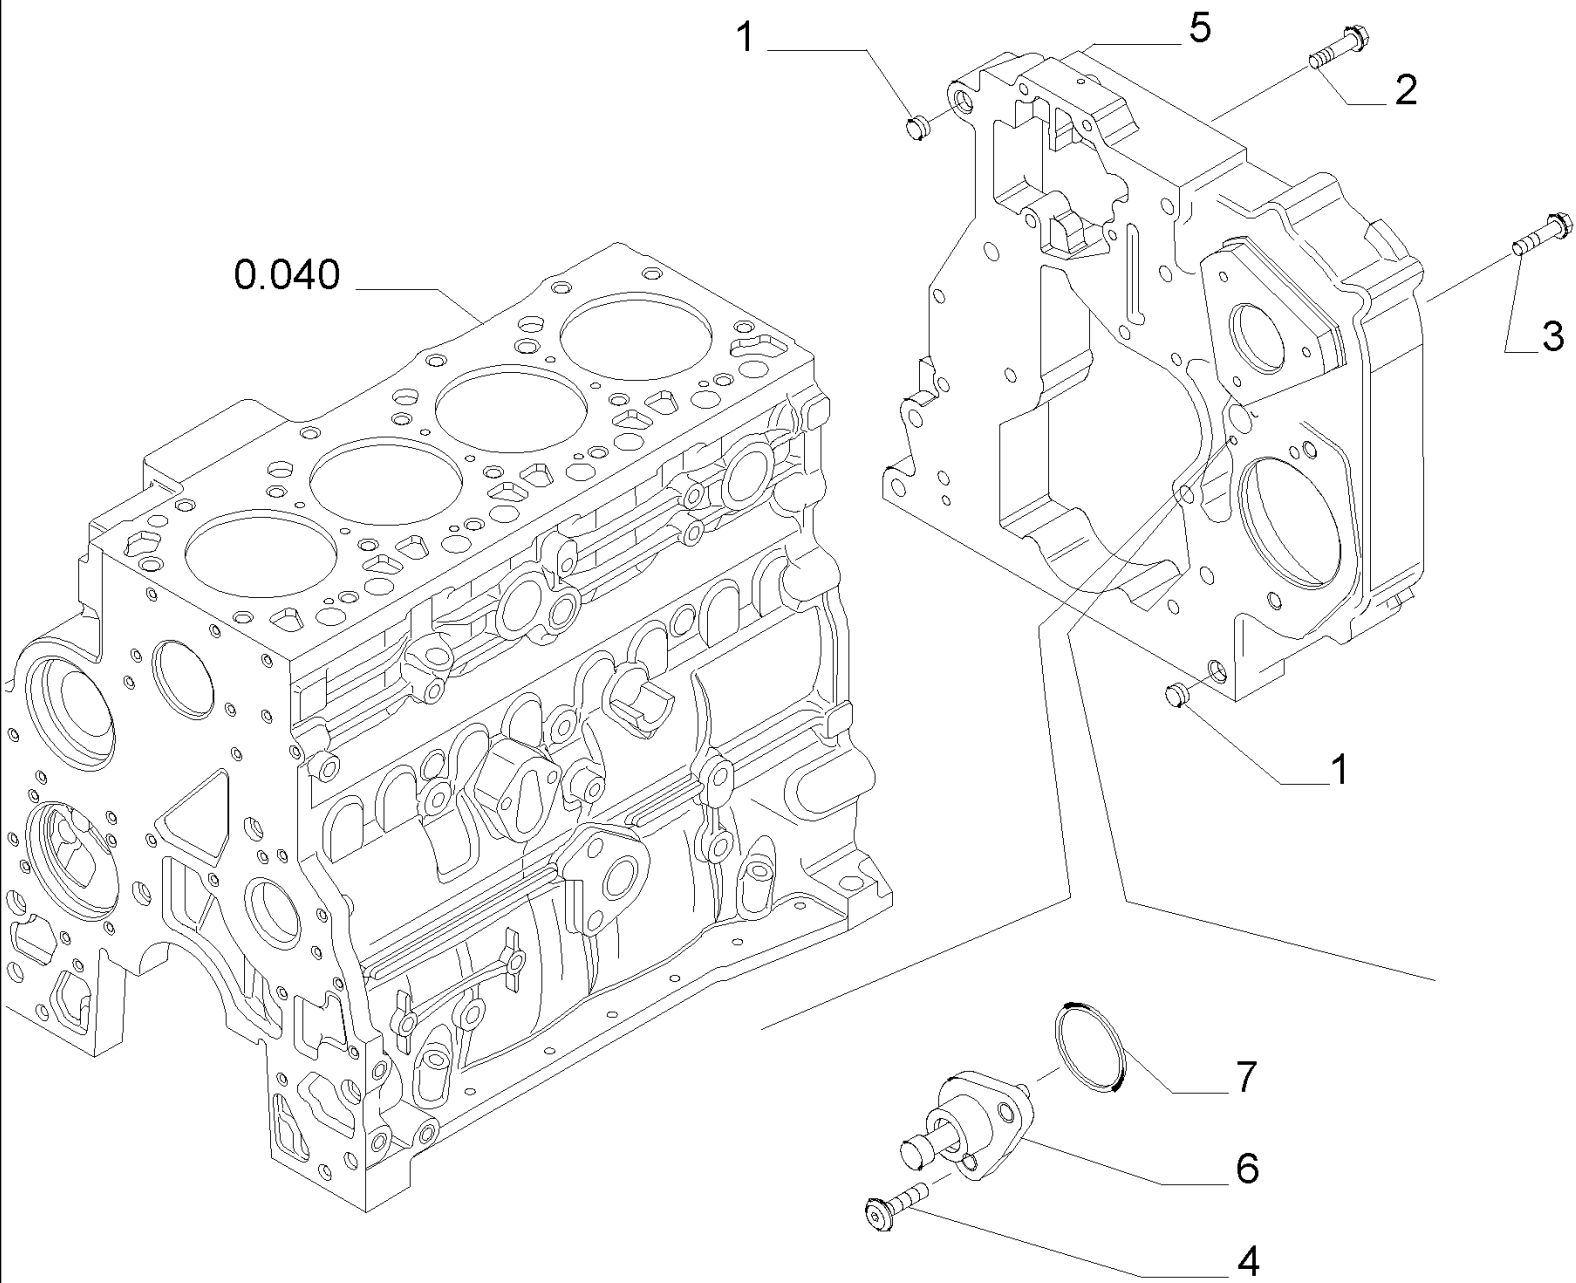

0.040(01) CYLINDER BLOCK

580SR CASE SERIES 2 SUPER-R BACKHOE LOADER (3/05-)

0.040(01) CYLINDER BLOCK

Ref	Part Number	Qty	Description
1	2830082	1	CYLINDER BLOCK, - ASSY, Includes 2 to 7
2	4899026	10	DOWEL,
3	4895039	3	PLUG,
4	4895038	4	PLUG,
5	4895228	2	PLUG,
6	4891353	10	SCREW, Flg Hd, M12 x 1.5 x 120,
7	4895040	1	BUSHING,

0.040(02) CYLINDER BLOCK

580SR CASE SERIES 2 SUPER-R BACKHOE LOADER (3/05-)

0.040(02) CYLINDER BLOCK

Ref	Part Number	Qty	Description
1	4894218	4	SCREW,
2	4895605	1	PLUG, 14x1.5 , Includes 3
3	4899115	1	O-RING,
4	4899009	1	PLUG, 10x1.5 , Includes 5
5	4899072	1	O-RING,
6	4895392	2	PLUG, 18x1.5, Includes 7
7	4895393	1	O-RING,
8	4895049	2	DOWEL,
9	4895180	8	TAPPET,
10	504047260	4	NOZZLE, LUB. OIL JET,

0.042(01) OIL PUMP, PAN

580SR CASE SERIES 2 SUPER-R BACKHOE LOADER (3/05-)

0.042(01) OIL PUMP, PAN

Ref	Part Number	Qty	Description
1	18138424	2	SCREW, Hex Flg, M8 x 1.25 x 20, 8x20
2	4899091	22	SCREW, Hex Flg, M8 x 1.25 x 40, M8X1.25X40
2	4895489	2	SCREW, M8X1.25X110
3	4898301	1	GASKET,
4	504043550	1	PAN, ENGINE OIL,
5	4895584	1	O-RING, 23,4X2,6
6	4894139	1	PLUG, 22x1.5
7	504069777	1	GASKET,
8	504062812	1	SPACER,
9	504051893	1	STRAINER, ELEMENT,
10	4895538	1	SCREW,

0.043(01) CYLINDER BLOCK - COVERS

580SR CASE SERIES 2 SUPER-R BACKHOE LOADER (3/05-)

0.043(01) CYLINDER BLOCK - COVERS

Ref	Part Number	Qty	Description
1	4899026	2	DOWEL,
2	4899091	4	SCREW, Hex Flg, M8 x 1.25 x 40,
3	4899093	5	SCREW, Hex Flg, M10 x 1.5 x 30,
3	4899073	2	SCREW, Hex Flg, M12 x 1.75 x 30,
4	4895355	2	SCREW, Torx Rd Hd, M5 x .8 x 17,
5	504097164	1	
6	504074001	1	COVER,
7	17278780	1	O-RING,