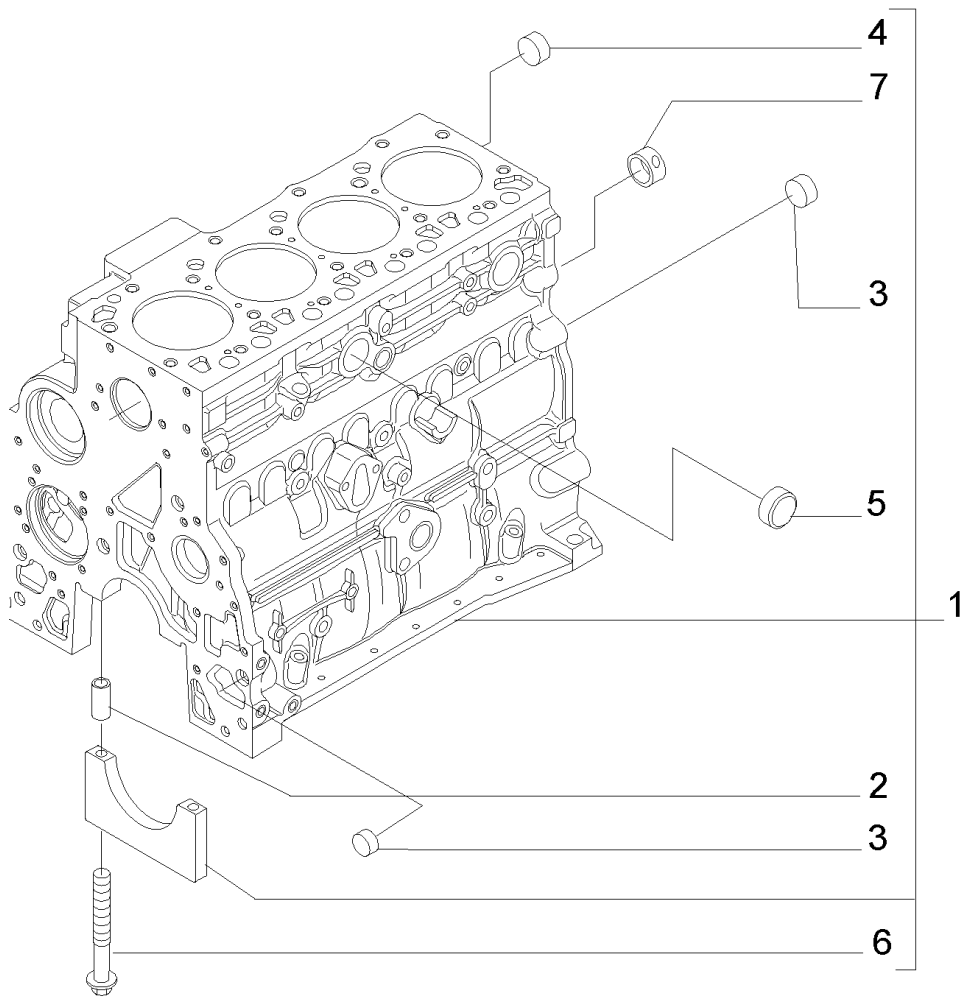

PARTS CATALOGUE

BACKHOE LOADER
580SR Series 2

MAIN SECTIONS

580SR CASE SERIES 2 SUPER-R BACKHOE LOADER (3/05-)

MPARTS(00) MAITENANCE PARTS

Ref	Part Number	Qty	Description
1	47135707	1	FILTER, FUEL, , See Page 0.200 Ref : 6
2	87803261	1	FILTER, ENGINE OIL, , See Page 0.302 Ref : 1
3	85825356	1	FILTER, ELEMENT, , See Page 1.82.6 06 Ref : 1
4	87438248	1	FILTER, AIR,
5	87438245	1	FILTER, AIR,
6	85826027	1	FILTER, AIR, , See Page 1.94.2 02 Ref : 4
7	85826033	1	FILTER, AIR, , See Page 1.94.2 02 Ref : 3
8	85817004	1	FILTER, , Power Shuttle See Page 1.28 -A 03 Ref : 11 And See Page 1.28 -B 03 Ref : 14
8	85826021	1	FILTER, HYDRAULIC OIL, , Power Shift See Page 1.28 -C 01 Ref : 3

0.040(01) CYLINDER BLOCK

580SR CASE SERIES 2 SUPER-R BACKHOE LOADER (3/05-)

0.040(01) CYLINDER BLOCK

Ref	Part Number	Qty	Description
1	2830082	1	CYLINDER BLOCK, - ASSY, Includes 2 to 7
2	4899026	10	DOWEL,
3	4895039	3	PLUG,
4	4895038	4	PLUG,
5	4895228	2	PLUG,
6	4891353	10	SCREW, Flg Hd, M12 x 1.5 x 120,
7	4895040	1	BUSHING,

0.040(02) CYLINDER BLOCK

580SR CASE SERIES 2 SUPER-R BACKHOE LOADER (3/05-)

0.040(02) CYLINDER BLOCK

Ref	Part Number	Qty	Description
1	4894218	4	SCREW,
2	4895605	1	PLUG, 14x1.5 , Includes 3
3	4899115	1	O-RING,
4	4899009	1	PLUG, 10x1.5 , Includes 5
5	4899072	1	O-RING,
6	4895392	2	PLUG, 18x1.5, Includes 7
7	4895393	1	O-RING,
8	4895049	2	DOWEL,
9	4895180	8	TAPPET,
10	504047260	4	NOZZLE, LUB. OIL JET,

0.042(01) OIL PUMP, PAN

580SR CASE SERIES 2 SUPER-R BACKHOE LOADER (3/05-)

0.042(01) OIL PUMP, PAN

Ref	Part Number	Qty	Description
1	18138424	2	SCREW, Hex Flg, M8 x 1.25 x 20, 8x20
2	4899091	22	SCREW, Hex Flg, M8 x 1.25 x 40, M8X1.25X40
2	4895489	2	SCREW, M8X1.25X110
3	4898301	1	GASKET,
4	504043550	1	PAN, ENGINE OIL,
5	4895584	1	O-RING, 23,4X2,6
6	4894139	1	PLUG, 22x1.5
7	504069777	1	GASKET,
8	504062812	1	SPACER,
9	504051893	1	STRAINER, ELEMENT,
10	4895538	1	SCREW,