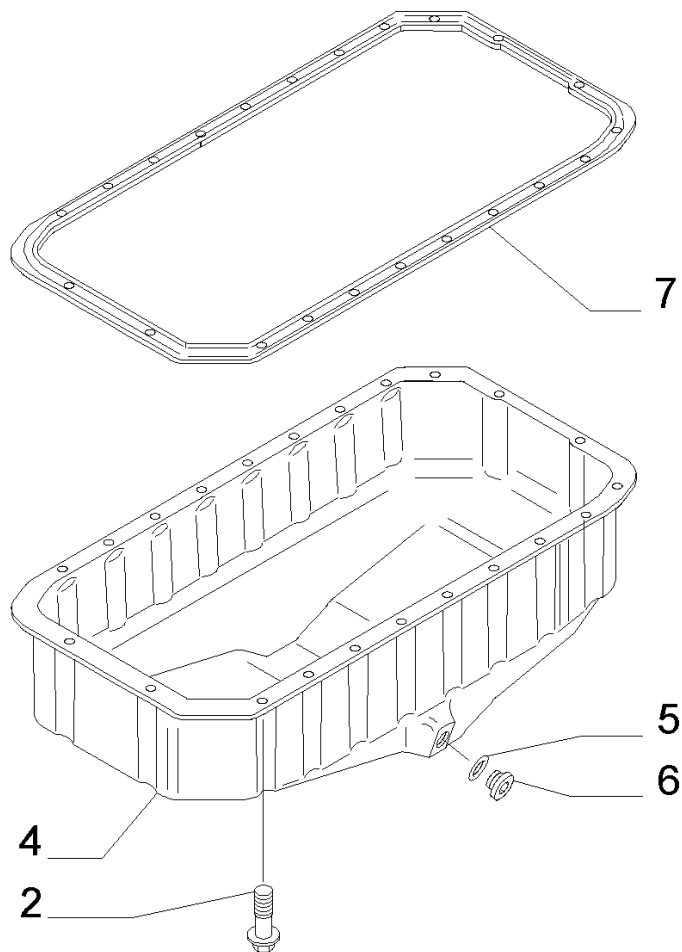

PARTS CATALOGUE

BACKHOE LOADER
580SR Series 2

MAIN SECTIONS

580SR CASE SERIES 2 SUPER-R BACKHOE LOADER (3/05-)

MPARTS(00) MAITENANCE PARTS

Ref	Part Number	Qty	Description
1	47135707	1	FILTER, FUEL, , See Page 0.200 Ref : 6
2	87803261	1	FILTER, ENGINE OIL, , See Page 0.302 Ref : 1
3	85825356	1	FILTER, ELEMENT, , See Page 1.82.6 06 Ref : 1
4	87438248	1	FILTER, AIR,
5	87438245	1	FILTER, AIR,
6	85826027	1	FILTER, AIR, , See Page 1.94.2 02 Ref : 4
7	85826033	1	FILTER, AIR, , See Page 1.94.2 02 Ref : 3
8	85817004	1	FILTER, , Power Shuttle See Page 1.28 -A 03 Ref : 11 And See Page 1.28 -B 03 Ref : 14
8	85826021	1	FILTER, HYDRAULIC OIL, , Power Shift See Page 1.28 -C 01 Ref : 3

0.040(01) CYLINDER BLOCK

580SR CASE SERIES 2 SUPER-R BACKHOE LOADER (3/05-)

0.040(01) CYLINDER BLOCK

Ref	Part Number	Qty	Description
1	2830082	1	CYLINDER BLOCK, - ASSY, Includes 2 to 7
2	4899026	10	DOWEL,
3	4895039	3	PLUG,
4	4895038	4	PLUG,
5	4895228	2	PLUG,
6	4891353	10	SCREW, Flg Hd, M12 x 1.5 x 120,
7	4895040	1	BUSHING,

0.040(02) CYLINDER BLOCK

580SR CASE SERIES 2 SUPER-R BACKHOE LOADER (3/05-)

0.040(02) CYLINDER BLOCK

Ref	Part Number	Qty	Description
1	4894218	4	SCREW,
2	4895605	1	PLUG, 14x1.5 , Includes 3
3	4899115	1	O-RING,
4	4899009	1	PLUG, 10x1.5 , Includes 5
5	4899072	1	O-RING,
6	4895392	2	PLUG, 18x1.5, Includes 7
7	4895393	1	O-RING,
8	4895049	2	DOWEL,
9	4895180	8	TAPPET,
10	504047260	4	NOZZLE, LUB. OIL JET,

0.042(01) OIL PUMP, PAN

580SR CASE SERIES 2 SUPER-R BACKHOE LOADER (3/05-)

0.042(01) OIL PUMP, PAN

Ref	Part Number	Qty	Description
1	18138424	2	SCREW, Hex Flg, M8 x 1.25 x 20, 8x20
2	4899091	22	SCREW, Hex Flg, M8 x 1.25 x 40, M8X1.25X40
2	4895489	2	SCREW, M8X1.25X110
3	4898301	1	GASKET,
4	504043550	1	PAN, ENGINE OIL,
5	4895584	1	O-RING, 23,4X2,6
6	4894139	1	PLUG, 22x1.5
7	504069777	1	GASKET,
8	504062812	1	SPACER,
9	504051893	1	STRAINER, ELEMENT,
10	4895538	1	SCREW,