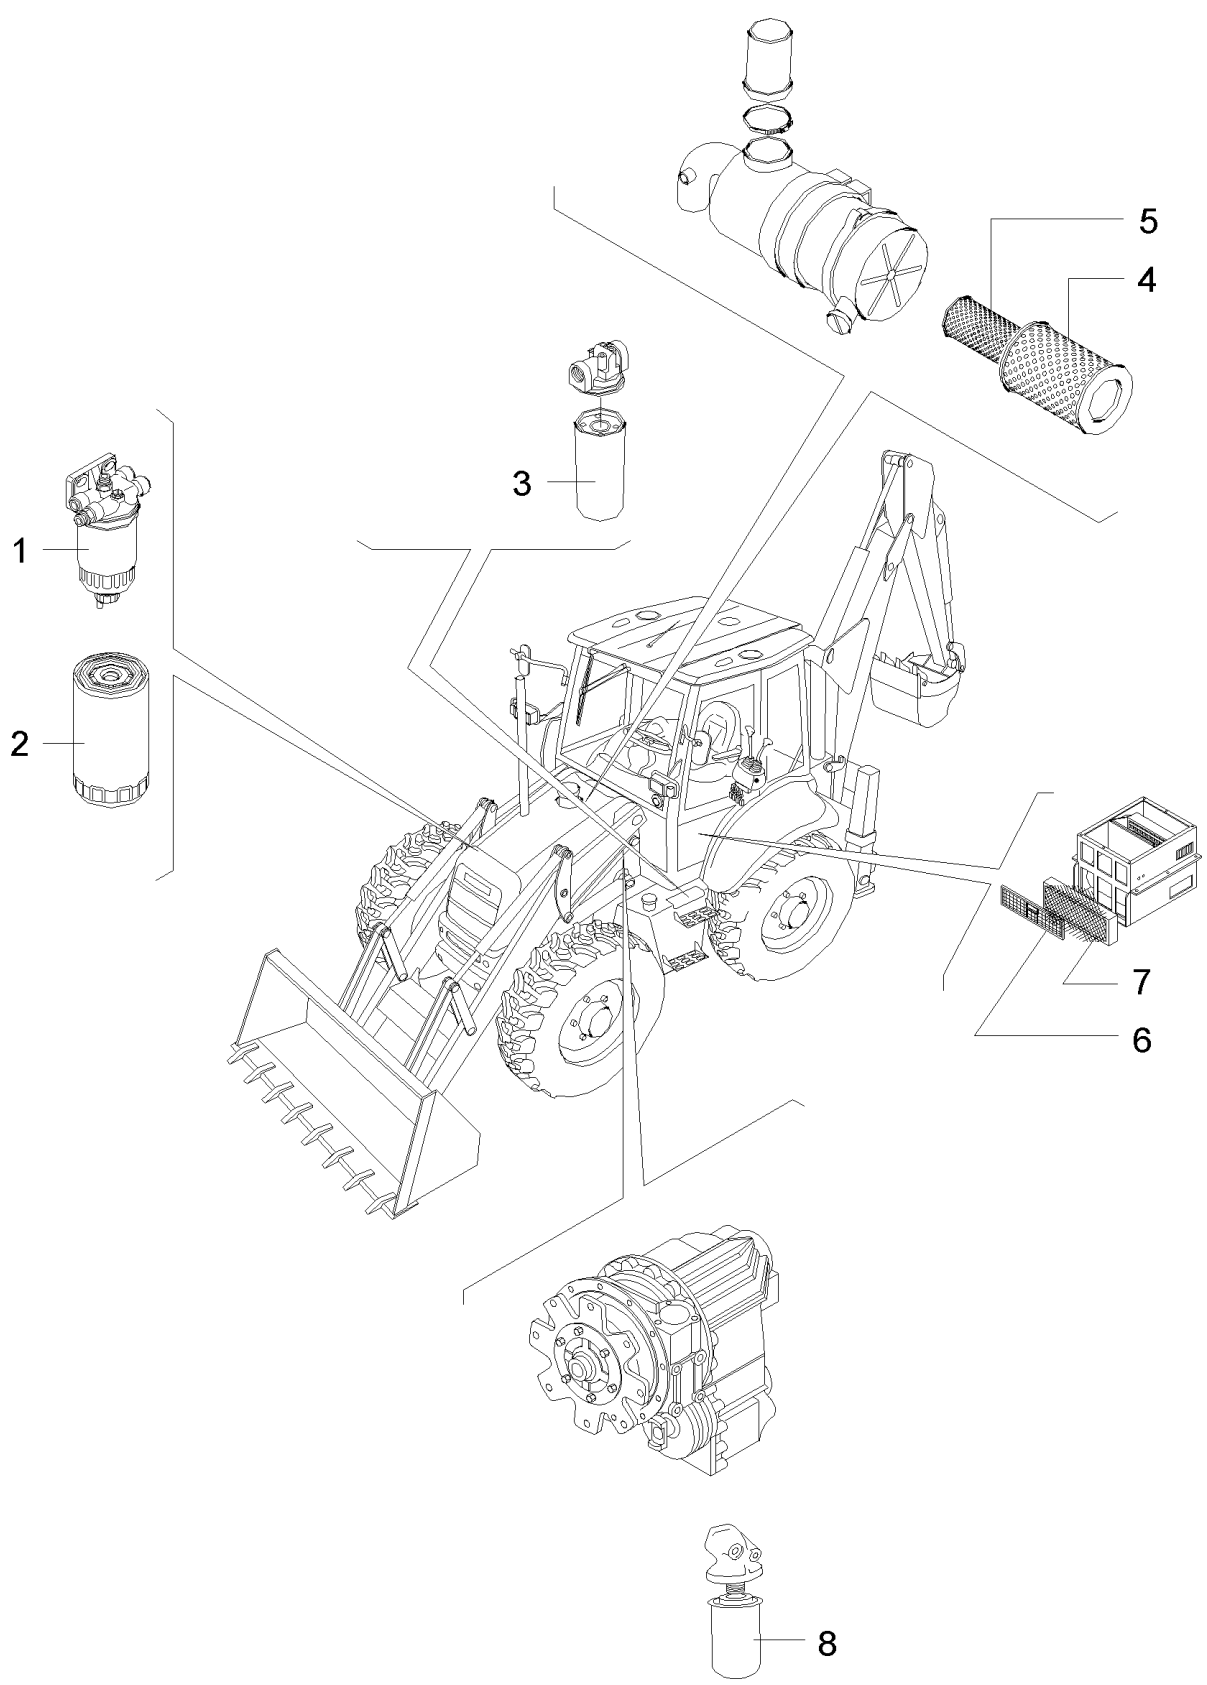

PARTS CATALOGUE

BACKHOE LOADER
580SR Series 2

MAIN SECTIONS

580SR CASE SERIES 2 SUPER-R BACKHOE LOADER (3/05-)

MPARTS(00) MAITENANCE PARTS

Ref	Part Number	Qty	Description
1	47135707	1	FILTER, FUEL, , See Page 0.200 Ref : 6
2	87803261	1	FILTER, ENGINE OIL, , See Page 0.302 Ref : 1
3	85825356	1	FILTER, ELEMENT, , See Page 1.82.6 06 Ref : 1
4	87438248	1	FILTER, AIR,
5	87438245	1	FILTER, AIR,
6	85826027	1	FILTER, AIR, , See Page 1.94.2 02 Ref : 4
7	85826033	1	FILTER, AIR, , See Page 1.94.2 02 Ref : 3
8	85817004	1	FILTER, , Power Shuttle See Page 1.28 -A 03 Ref : 11 And See Page 1.28 -B 03 Ref : 14
8	85826021	1	FILTER, HYDRAULIC OIL, , Power Shift See Page 1.28 -C 01 Ref : 3

0.040(01) CYLINDER BLOCK

580SR CASE SERIES 2 SUPER-R BACKHOE LOADER (3/05-)

0.040(01) CYLINDER BLOCK

Ref	Part Number	Qty	Description
1	2830082	1	CYLINDER BLOCK, - ASSY, Includes 2 to 7
2	4899026	10	DOWEL,
3	4895039	3	PLUG,
4	4895038	4	PLUG,
5	4895228	2	PLUG,
6	4891353	10	SCREW, Flg Hd, M12 x 1.5 x 120,
7	4895040	1	BUSHING,

0.040(02) CYLINDER BLOCK

580SR CASE SERIES 2 SUPER-R BACKHOE LOADER (3/05-)

0.040(02) CYLINDER BLOCK

Ref	Part Number	Qty	Description
1	4894218	4	SCREW,
2	4895605	1	PLUG, 14x1.5 , Includes 3
3	4899115	1	O-RING,
4	4899009	1	PLUG, 10x1.5 , Includes 5
5	4899072	1	O-RING,
6	4895392	2	PLUG, 18x1.5, Includes 7
7	4895393	1	O-RING,
8	4895049	2	DOWEL,
9	4895180	8	TAPPET,
10	504047260	4	NOZZLE, LUB. OIL JET,

0.042(01) OIL PUMP, PAN

580SR CASE SERIES 2 SUPER-R BACKHOE LOADER (3/05-)

0.042(01) OIL PUMP, PAN

Ref	Part Number	Qty	Description
1	18138424	2	SCREW, Hex Flg, M8 x 1.25 x 20, 8x20
2	4899091	22	SCREW, Hex Flg, M8 x 1.25 x 40, M8X1.25X40
2	4895489	2	SCREW, M8X1.25X110
3	4898301	1	GASKET,
4	504043550	1	PAN, ENGINE OIL,
5	4895584	1	O-RING, 23,4X2,6
6	4894139	1	PLUG, 22x1.5
7	504069777	1	GASKET,
8	504062812	1	SPACER,
9	504051893	1	STRAINER, ELEMENT,
10	4895538	1	SCREW,