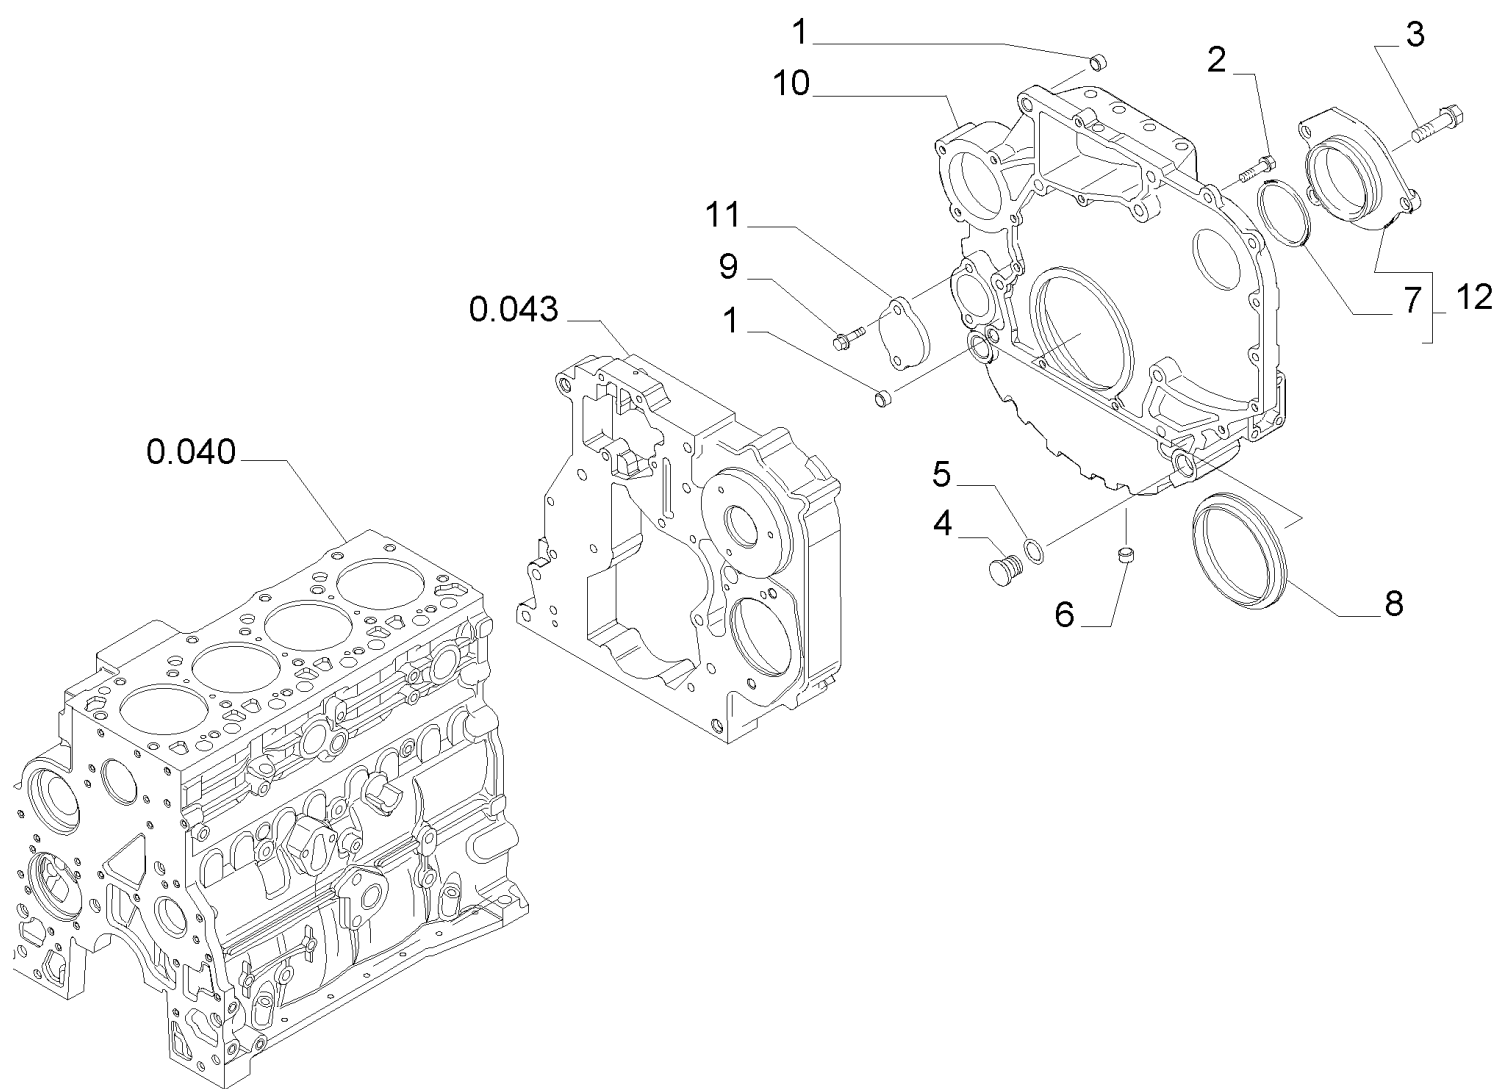

580SR CASE SERIES 2 SUPER-R BACKHOE LOADER (3/05-)

0.043(02) CYLINDER BLOCK - COVERS

Ref	Part Number	Qty	Description
1	4897024	1	COVER,
2	4899078	5	SCREW, Hex Flg, M8 x 1.25 x 45,
3	4899063	8	SCREW, Hex Flg, M8 x 1.25 x 30,
4	4890832	1	SEAL,
5	4891209	2	DOWEL,

0.043(03) CYLINDER BLOCK - COVERS