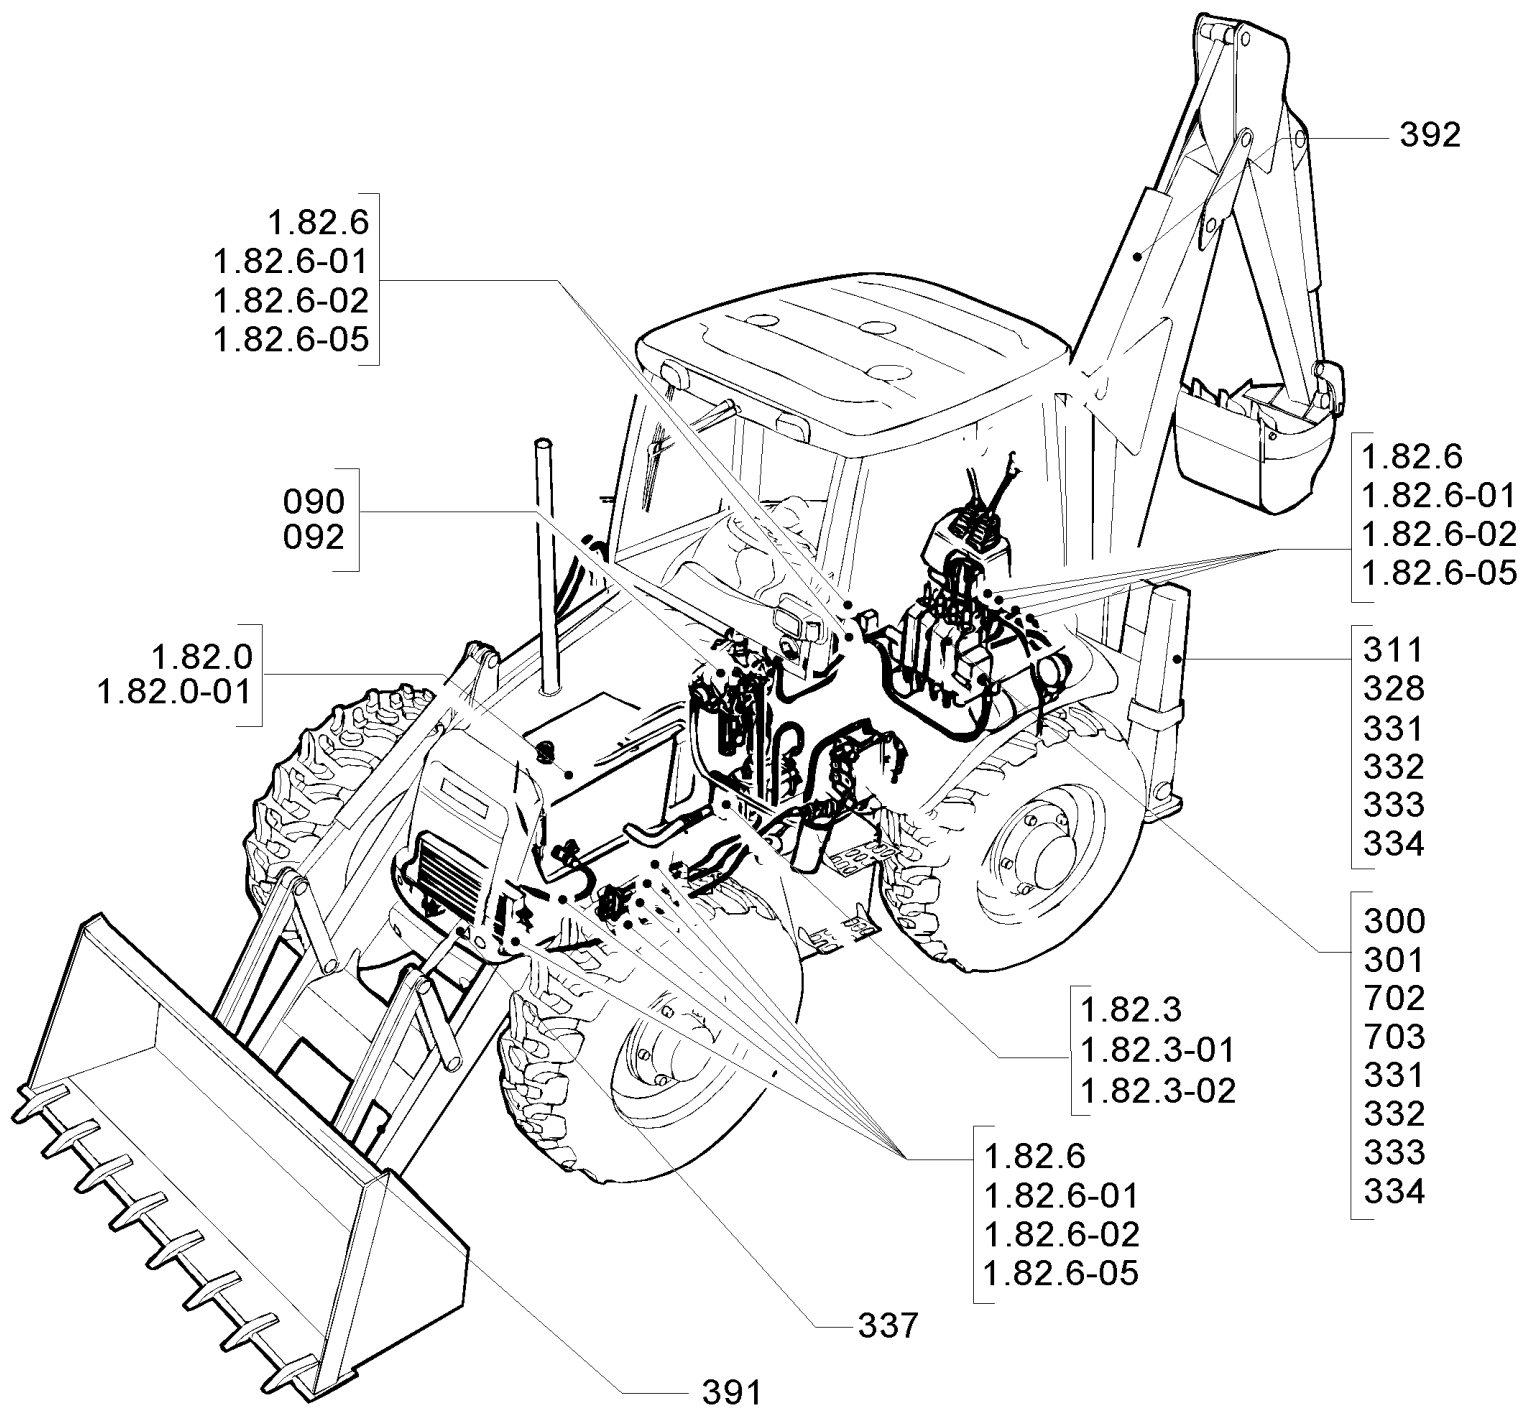

PARTS CATALOGUE

BACKHOE LOADER
590SR Series 2

MAIN SECTIONS

MAIN SECTIONS

Ref	Part Number	Qty	Description

MPARTS(00) MAITENANCE PARTS

Ref	Part Number	Qty	Description
1	47135707	1	FILTER, FUEL, , See Page 0.200 Ref : 6
2	87803261	1	FILTER, ENGINE OIL, , See Page 0.302 Ref : 1
3	85825356	1	FILTER, ELEMENT, , See Page 1.82.6 06 Ref : 1
4	87438248	1	FILTER, AIR,
5	87438245	1	FILTER, AIR,
6	85826027	1	FILTER, AIR, , See Page 1.94.2 02 Ref : 4
7	85826033	1	FILTER, AIR, , See Page 1.94.2 02 Ref : 3
8	85817004	1	FILTER, , Power Shuttle See Page 1.28 -A 03 Ref : 11 And See Page 1.28 -B 03 Ref : 14
8	85826021	1	FILTER, HYDRAULIC OIL, , Power Shift See Page 1.28 -C 01 Ref : 3

SEC. 04(00) FRONT AXLE

Ref	Part Number	Qty	Description

SEC. 05(00) REAR AXLE

Ref	Part Number	Qty	Description

SEC. 06(00) ELECTRICAL SYSTEM

Ref	Part Number	Qty	Description

SEC. 07(00) SLIDES VALVES

Ref	Part Number	Qty	Description