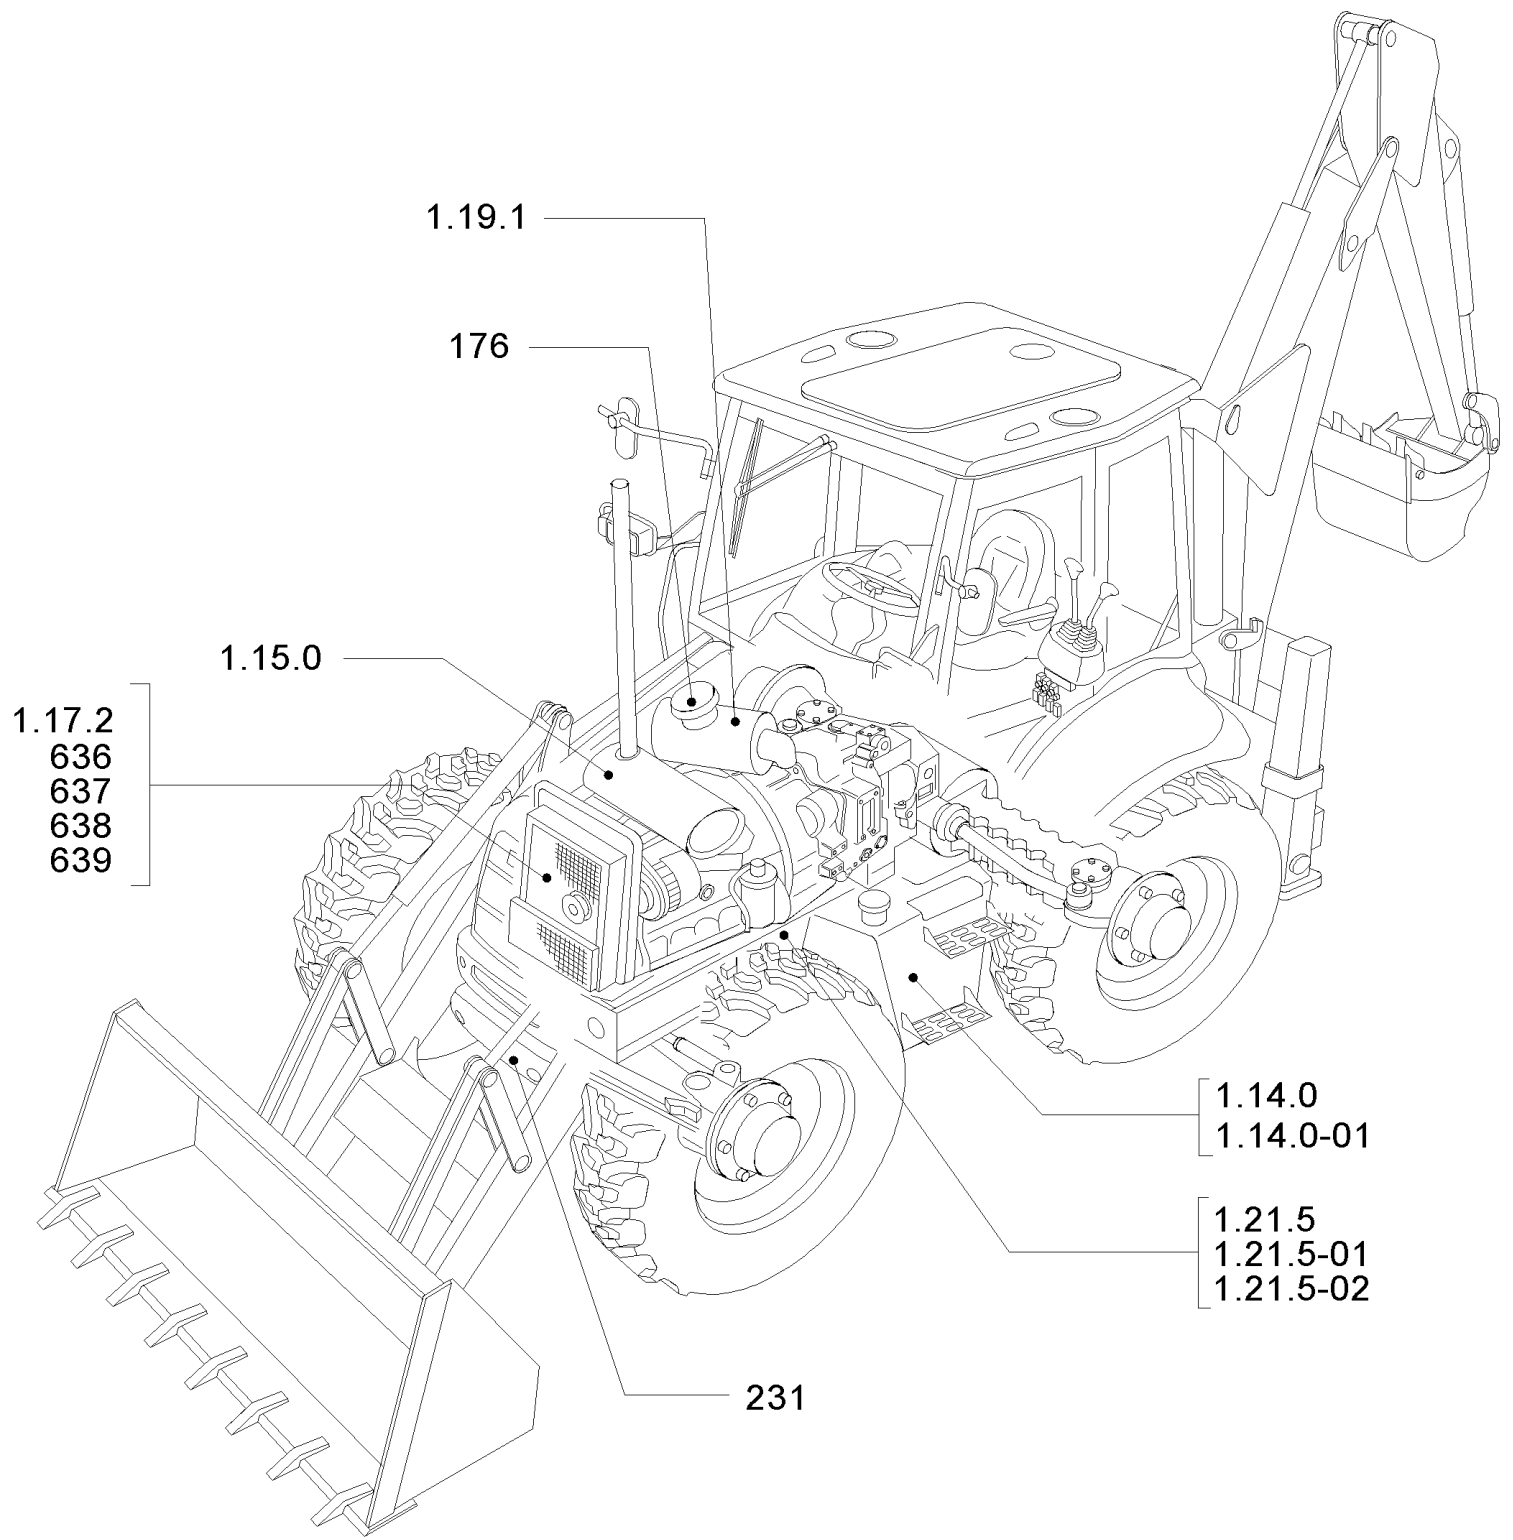

PARTS CATALOGUE

BACKHOE LOADER
590SR Series 2

MAIN SECTIONS

MAIN SECTIONS

Ref	Part Number	Qty	Description

MPARTS(00) MAITENANCE PARTS

Ref	Part Number	Qty	Description
1	47135707	1	FILTER, FUEL, , See Page 0.200 Ref : 6
2	87803261	1	FILTER, ENGINE OIL, , See Page 0.302 Ref : 1
3	85825356	1	FILTER, ELEMENT, , See Page 1.82.6 06 Ref : 1
4	87438248	1	FILTER, AIR,
5	87438245	1	FILTER, AIR,
6	85826027	1	FILTER, AIR, , See Page 1.94.2 02 Ref : 4
7	85826033	1	FILTER, AIR, , See Page 1.94.2 02 Ref : 3
8	85817004	1	FILTER, , Power Shuttle See Page 1.28 -A 03 Ref : 11 And See Page 1.28 -B 03 Ref : 14
8	85826021	1	FILTER, HYDRAULIC OIL, , Power Shift See Page 1.28 -C 01 Ref : 3

SEC. 01(00) ENGINE 1/2

Ref	Part Number	Qty	Description

Ref	Part Number	Qty	Description

Ref	Part Number	Qty	Description

Powershuttle Transmission

Ref	Part Number	Qty	Description

4WD

2WD

SEC. 04(00) FRONT AXLE

Ref	Part Number	Qty	Description

SEC. 05(00) REAR AXLE

Ref	Part Number	Qty	Description

SEC. 06(00) ELECTRICAL SYSTEM

Ref	Part Number	Qty	Description

SEC. 07(00) SLIDES VALVES

Ref	Part Number	Qty	Description

SEC. 08(00) BODY & HOOD

Ref	Part Number	Qty	Description

1.11.2
1.11.2-01

1.11.3

1.11.3
1.11.1

1.11.0

- 246
- 247
- 469
- 470
- 471
- 472
- 473
- 474
- 475
- 476

Ref	Part Number	Qty	Description