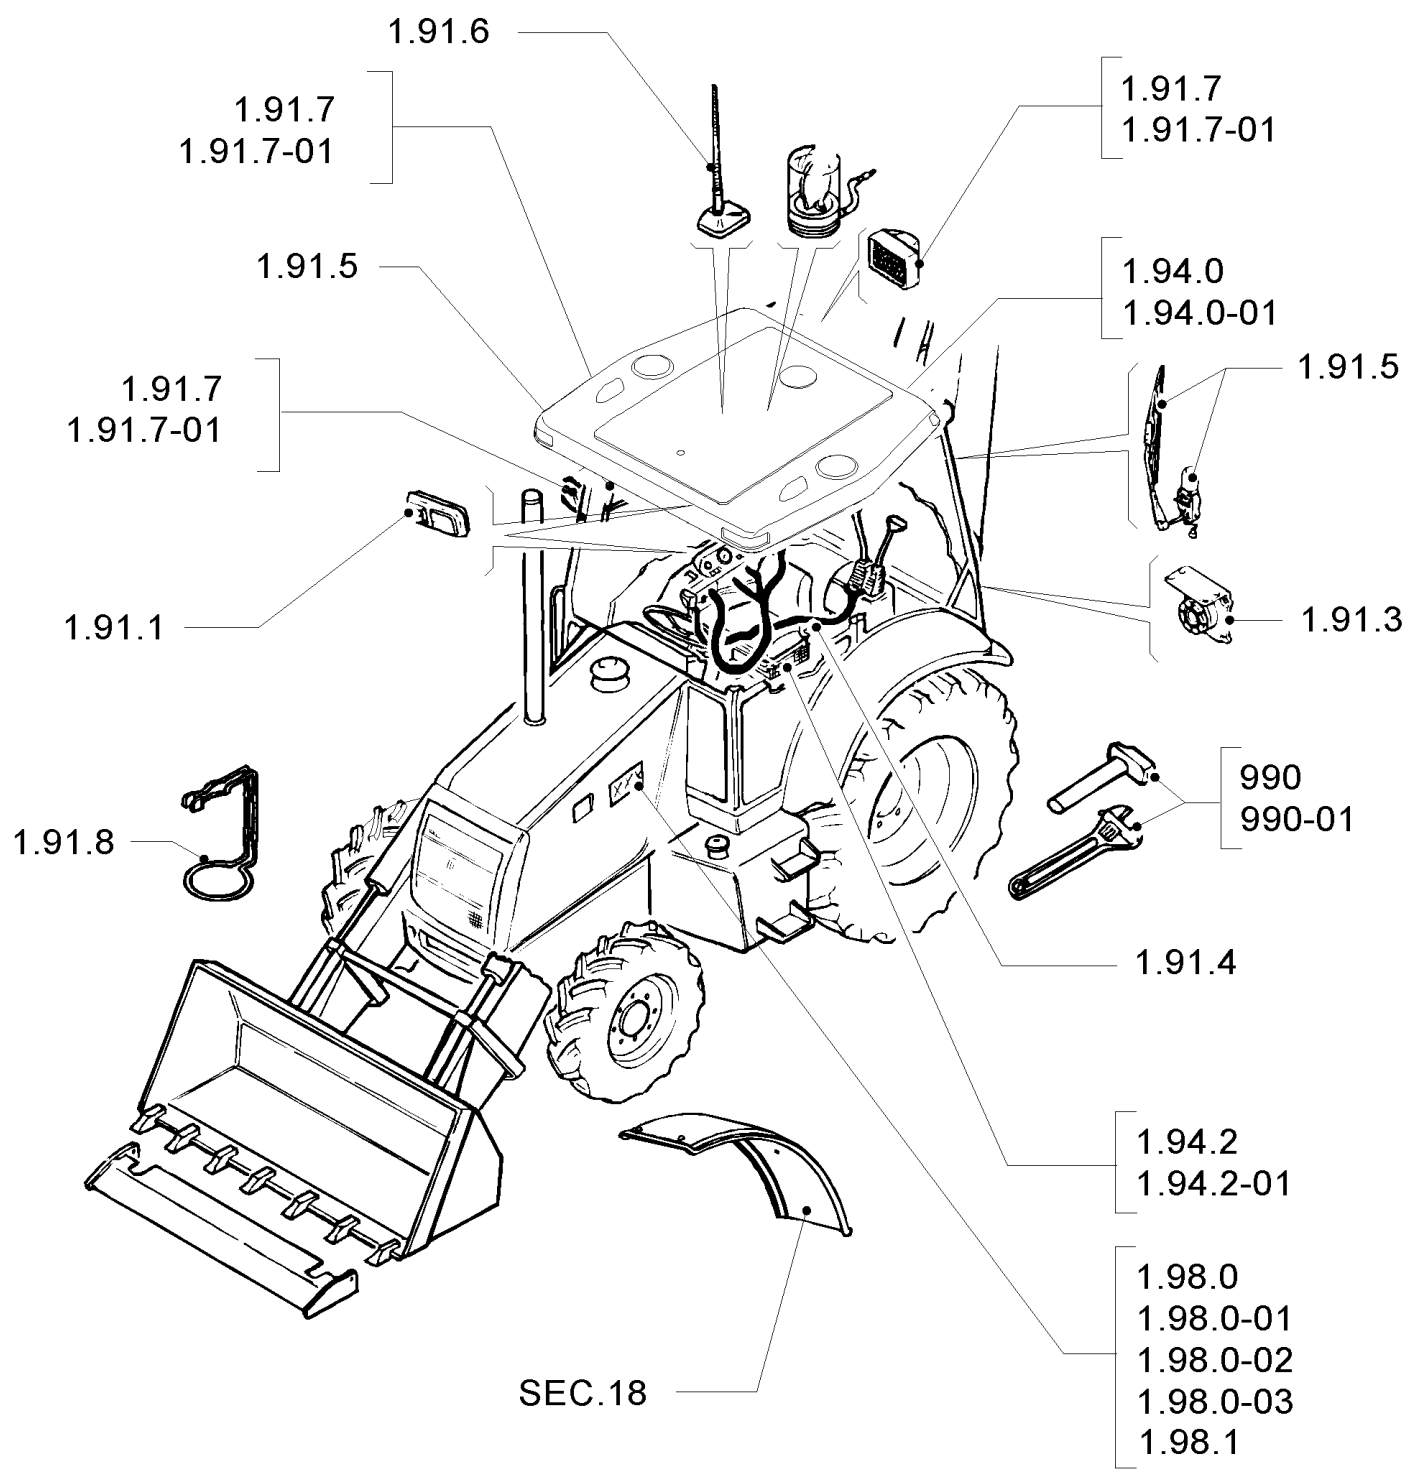

PARTS CATALOGUE

BACKHOE LOADER
590SR Series 2

MAIN SECTIONS

MAIN SECTIONS

Ref	Part Number	Qty	Description

MPARTS(00) MAITENANCE PARTS

Ref	Part Number	Qty	Description
1	47135707	1	FILTER, FUEL, , See Page 0.200 Ref : 6
2	87803261	1	FILTER, ENGINE OIL, , See Page 0.302 Ref : 1
3	85825356	1	FILTER, ELEMENT, , See Page 1.82.6 06 Ref : 1
4	87438248	1	FILTER, AIR,
5	87438245	1	FILTER, AIR,
6	85826027	1	FILTER, AIR, , See Page 1.94.2 02 Ref : 4
7	85826033	1	FILTER, AIR, , See Page 1.94.2 02 Ref : 3
8	85817004	1	FILTER, , Power Shuttle See Page 1.28 -A 03 Ref : 11 And See Page 1.28 -B 03 Ref : 14
8	85826021	1	FILTER, HYDRAULIC OIL, , Power Shift See Page 1.28 -C 01 Ref : 3

SEC. 04(00) FRONT AXLE

Ref	Part Number	Qty	Description

SEC. 05(00) REAR AXLE

Ref	Part Number	Qty	Description

SEC. 06(00) ELECTRICAL SYSTEM

Ref	Part Number	Qty	Description

SEC. 07(00) SLIDES VALVES

Ref	Part Number	Qty	Description

SEC. 08(00) BODY & HOOD

Ref	Part Number	Qty	Description

1.11.2
1.11.2-01

1.11.3

1.11.3
1.11.1

1.11.0

- 246
- 247
- 469
- 470
- 471
- 472
- 473
- 474
- 475
- 476

Ref	Part Number	Qty	Description

SIDE SHIFT

Ref	Part Number	Qty	Description

CENTER PIVOT

CENTER PIVOT

Ref	Part Number	Qty	Description

SIDE SHIFT

Ref	Part Number	Qty	Description

Ref	Part Number	Qty	Description