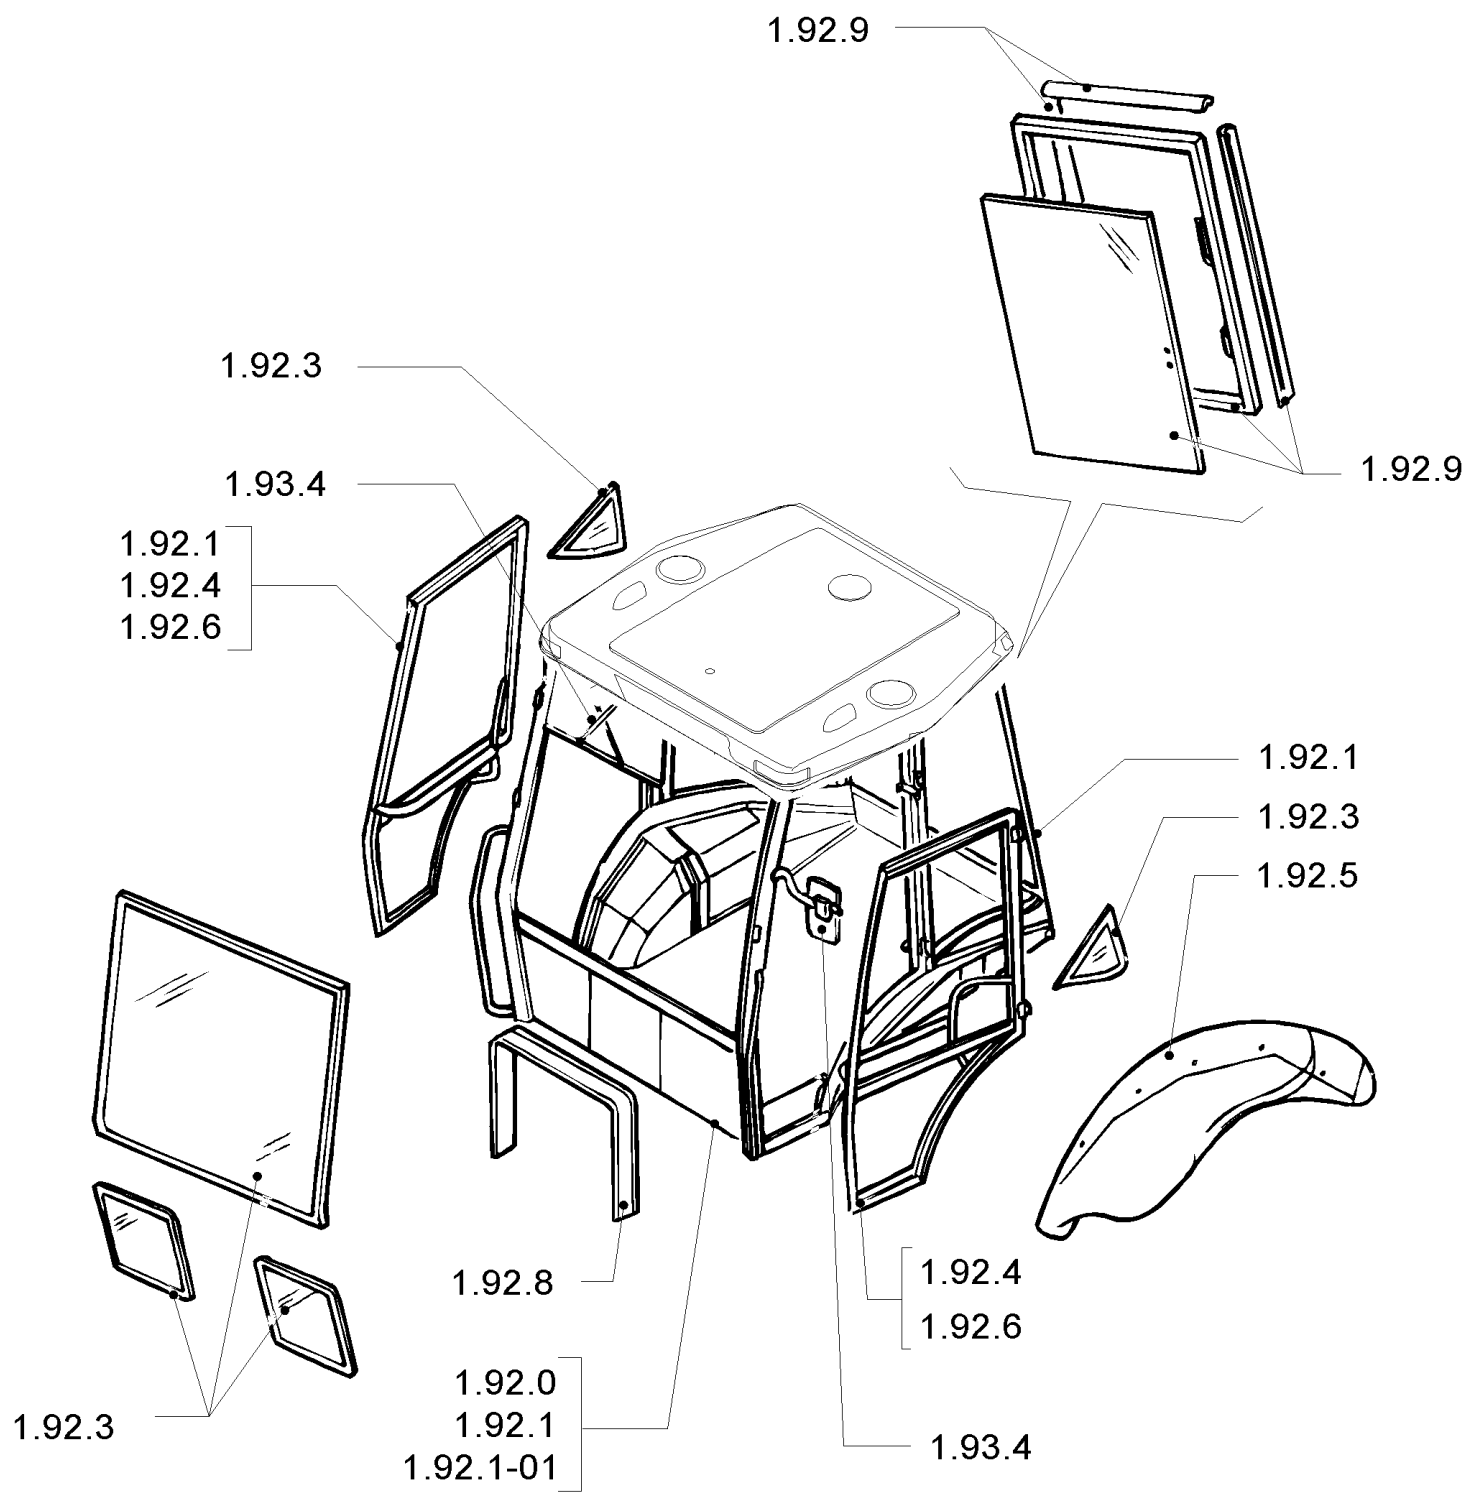

PARTS CATALOGUE

BACKHOE LOADER
590SR Series 2

MAIN SECTIONS

MAIN SECTIONS

Ref	Part Number	Qty	Description

MPARTS(00) MAITENANCE PARTS

Ref	Part Number	Qty	Description
1	47135707	1	FILTER, FUEL, , See Page 0.200 Ref : 6
2	87803261	1	FILTER, ENGINE OIL, , See Page 0.302 Ref : 1
3	85825356	1	FILTER, ELEMENT, , See Page 1.82.6 06 Ref : 1
4	87438248	1	FILTER, AIR,
5	87438245	1	FILTER, AIR,
6	85826027	1	FILTER, AIR, , See Page 1.94.2 02 Ref : 4
7	85826033	1	FILTER, AIR, , See Page 1.94.2 02 Ref : 3
8	85817004	1	FILTER, , Power Shuttle See Page 1.28 -A 03 Ref : 11 And See Page 1.28 -B 03 Ref : 14
8	85826021	1	FILTER, HYDRAULIC OIL, , Power Shift See Page 1.28 -C 01 Ref : 3

SIDE SHIFT

Ref	Part Number	Qty	Description

CENTER PIVOT

CENTER PIVOT

Ref	Part Number	Qty	Description

SIDE SHIFT

Ref	Part Number	Qty	Description

Ref	Part Number	Qty	Description