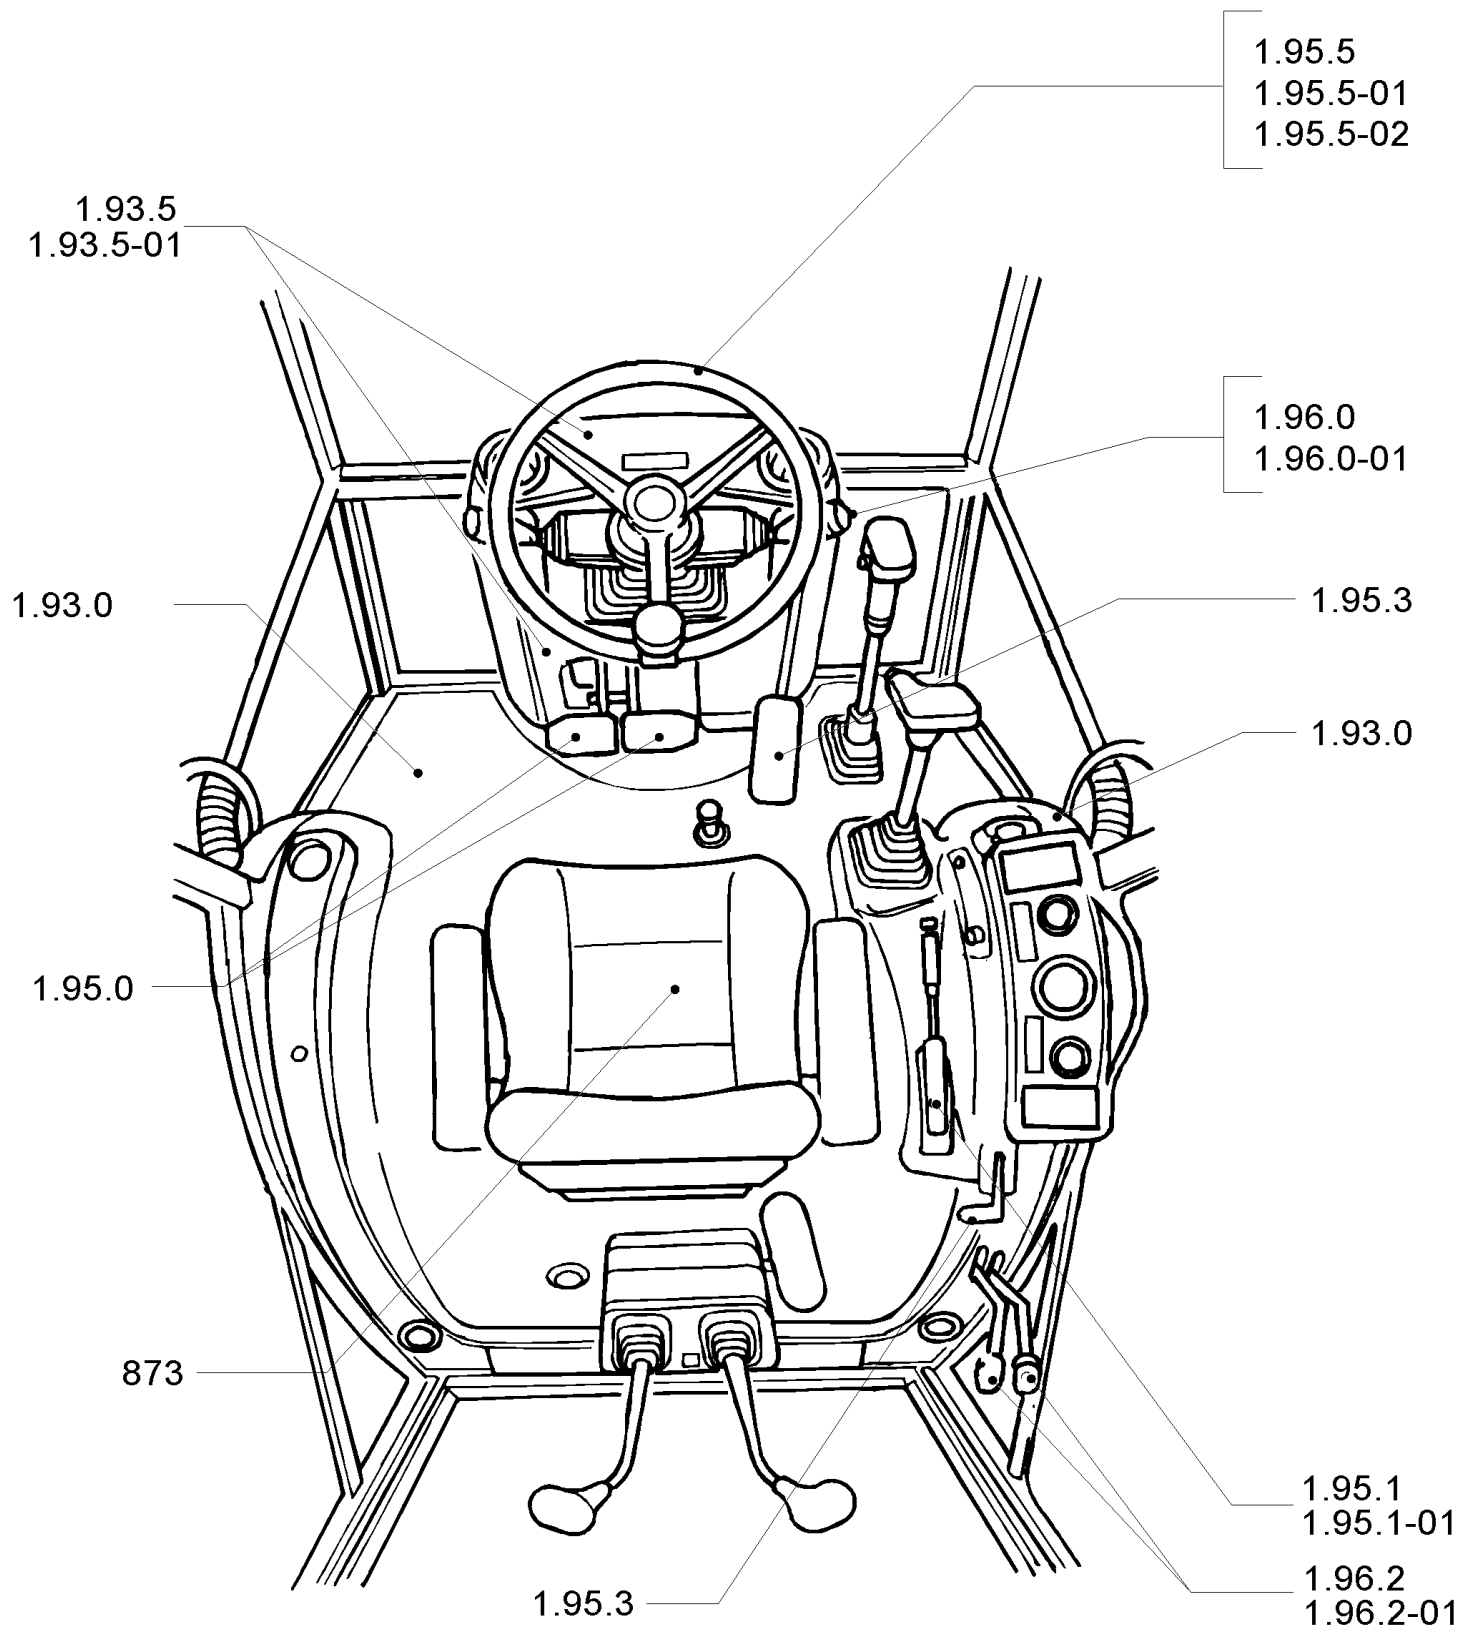

PARTS CATALOGUE

BACKHOE LOADER
590SR Series 2

MAIN SECTIONS

MAIN SECTIONS

Ref	Part Number	Qty	Description

MPARTS(00) MAITENANCE PARTS

Ref	Part Number	Qty	Description
1	47135707	1	FILTER, FUEL, , See Page 0.200 Ref : 6
2	87803261	1	FILTER, ENGINE OIL, , See Page 0.302 Ref : 1
3	85825356	1	FILTER, ELEMENT, , See Page 1.82.6 06 Ref : 1
4	87438248	1	FILTER, AIR,
5	87438245	1	FILTER, AIR,
6	85826027	1	FILTER, AIR, , See Page 1.94.2 02 Ref : 4
7	85826033	1	FILTER, AIR, , See Page 1.94.2 02 Ref : 3
8	85817004	1	FILTER, , Power Shuttle See Page 1.28 -A 03 Ref : 11 And See Page 1.28 -B 03 Ref : 14
8	85826021	1	FILTER, HYDRAULIC OIL, , Power Shift See Page 1.28 -C 01 Ref : 3

SEC. 08(00) BODY & HOOD

Ref	Part Number	Qty	Description

1.11.2
1.11.2-01

1.11.3

1.11.3
1.11.1

1.11.0

- 246
- 247
- 469
- 470
- 471
- 472
- 473
- 474
- 475
- 476

Ref	Part Number	Qty	Description

SIDE SHIFT

Ref	Part Number	Qty	Description

CENTER PIVOT

CENTER PIVOT

Ref	Part Number	Qty	Description

SIDE SHIFT

Ref	Part Number	Qty	Description

Ref	Part Number	Qty	Description