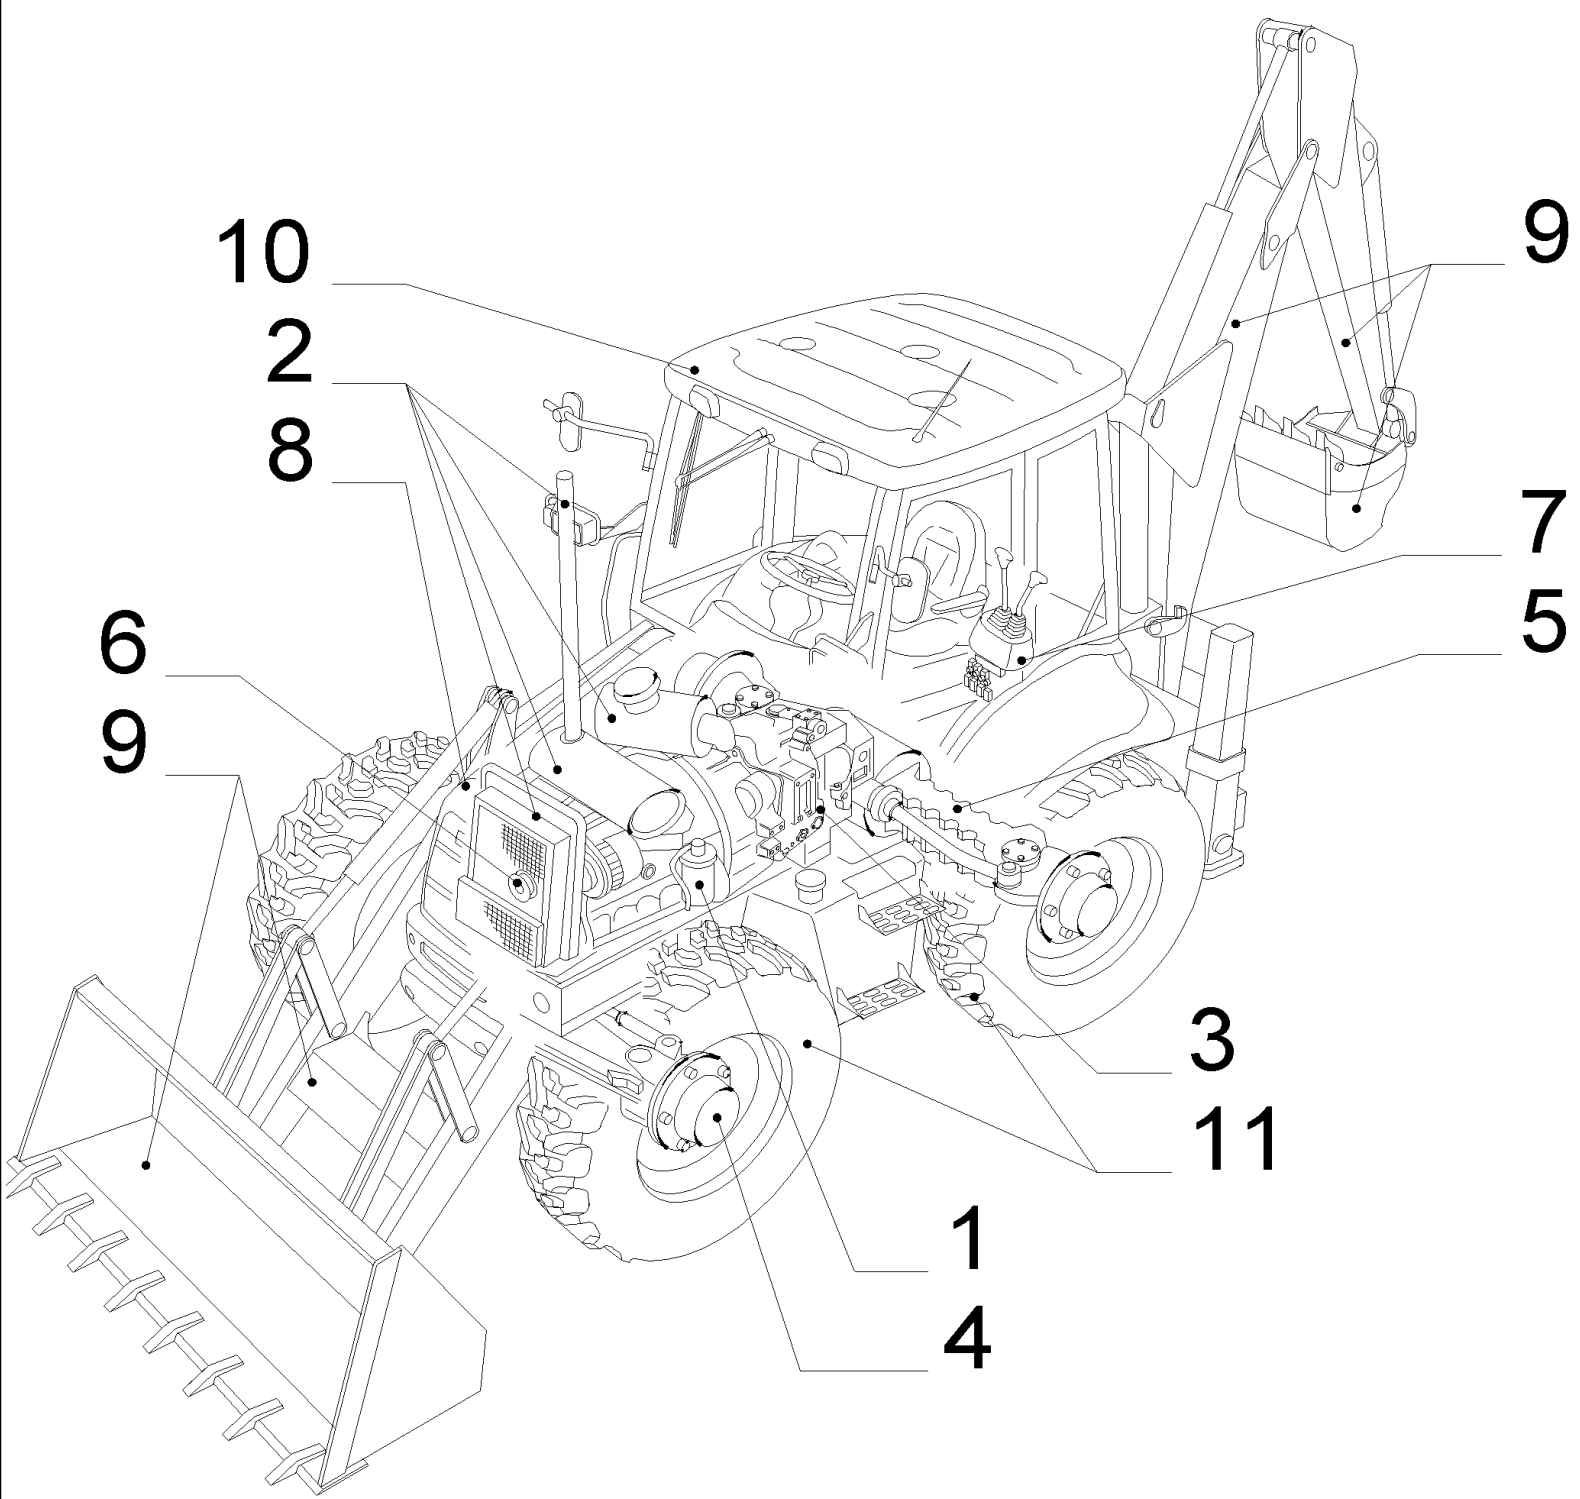

PARTS CATALOGUE

BACKHOE LOADER
590SR Series 2

MAIN SECTIONS

MAIN SECTIONS

Ref	Part Number	Qty	Description

MPARTS(00) MAITENANCE PARTS

Ref	Part Number	Qty	Description
1	47135707	1	FILTER, FUEL, , See Page 0.200 Ref : 6
2	87803261	1	FILTER, ENGINE OIL, , See Page 0.302 Ref : 1
3	85825356	1	FILTER, ELEMENT, , See Page 1.82.6 06 Ref : 1
4	87438248	1	FILTER, AIR,
5	87438245	1	FILTER, AIR,
6	85826027	1	FILTER, AIR, , See Page 1.94.2 02 Ref : 4
7	85826033	1	FILTER, AIR, , See Page 1.94.2 02 Ref : 3
8	85817004	1	FILTER, , Power Shuttle See Page 1.28 -A 03 Ref : 11 And See Page 1.28 -B 03 Ref : 14
8	85826021	1	FILTER, HYDRAULIC OIL, , Power Shift See Page 1.28 -C 01 Ref : 3

SEC. 01(00) ENGINE 1/2

Ref	Part Number	Qty	Description

Ref	Part Number	Qty	Description

Ref	Part Number	Qty	Description

Powershuttle Transmission

Ref	Part Number	Qty	Description

4WD

2WD

SEC. 04(00) FRONT AXLE

Ref	Part Number	Qty	Description

SEC. 05(00) REAR AXLE

Ref	Part Number	Qty	Description

SEC. 06(00) ELECTRICAL SYSTEM

Ref	Part Number	Qty	Description

SEC. 07(00) SLIDES VALVES

Ref	Part Number	Qty	Description

SEC. 08(00) BODY & HOOD

Ref	Part Number	Qty	Description

1.11.2
1.11.2-01

1.11.3

1.11.3
1.11.1

1.11.0

- 246
- 247
- 469
- 470
- 471
- 472
- 473
- 474
- 475
- 476

Ref	Part Number	Qty	Description