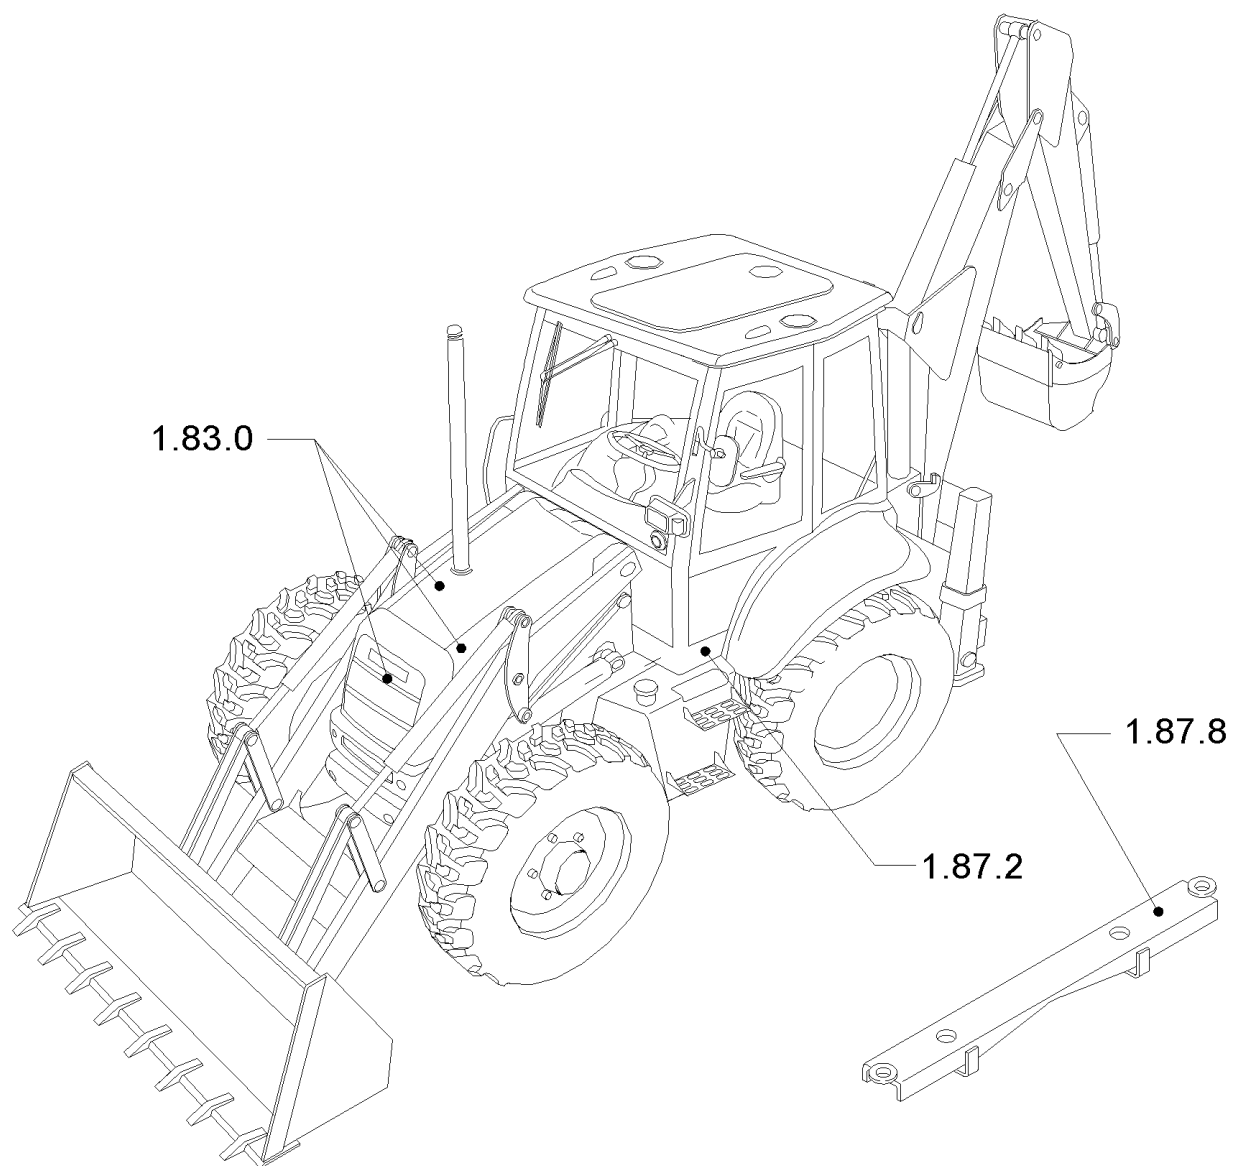

PARTS CATALOGUE

BACKHOE LOADER
590SR Series 2

MAIN SECTIONS

MAIN SECTIONS

Ref	Part Number	Qty	Description

MPARTS(00) MAITENANCE PARTS

Ref	Part Number	Qty	Description
1	47135707	1	FILTER, FUEL, , See Page 0.200 Ref : 6
2	87803261	1	FILTER, ENGINE OIL, , See Page 0.302 Ref : 1
3	85825356	1	FILTER, ELEMENT, , See Page 1.82.6 06 Ref : 1
4	87438248	1	FILTER, AIR,
5	87438245	1	FILTER, AIR,
6	85826027	1	FILTER, AIR, , See Page 1.94.2 02 Ref : 4
7	85826033	1	FILTER, AIR, , See Page 1.94.2 02 Ref : 3
8	85817004	1	FILTER, , Power Shuttle See Page 1.28 -A 03 Ref : 11 And See Page 1.28 -B 03 Ref : 14
8	85826021	1	FILTER, HYDRAULIC OIL, , Power Shift See Page 1.28 -C 01 Ref : 3

SEC. 04(00) FRONT AXLE

Ref	Part Number	Qty	Description

SEC. 05(00) REAR AXLE

Ref	Part Number	Qty	Description

SEC. 06(00) ELECTRICAL SYSTEM

Ref	Part Number	Qty	Description

SEC. 07(00) SLIDES VALVES

Ref	Part Number	Qty	Description