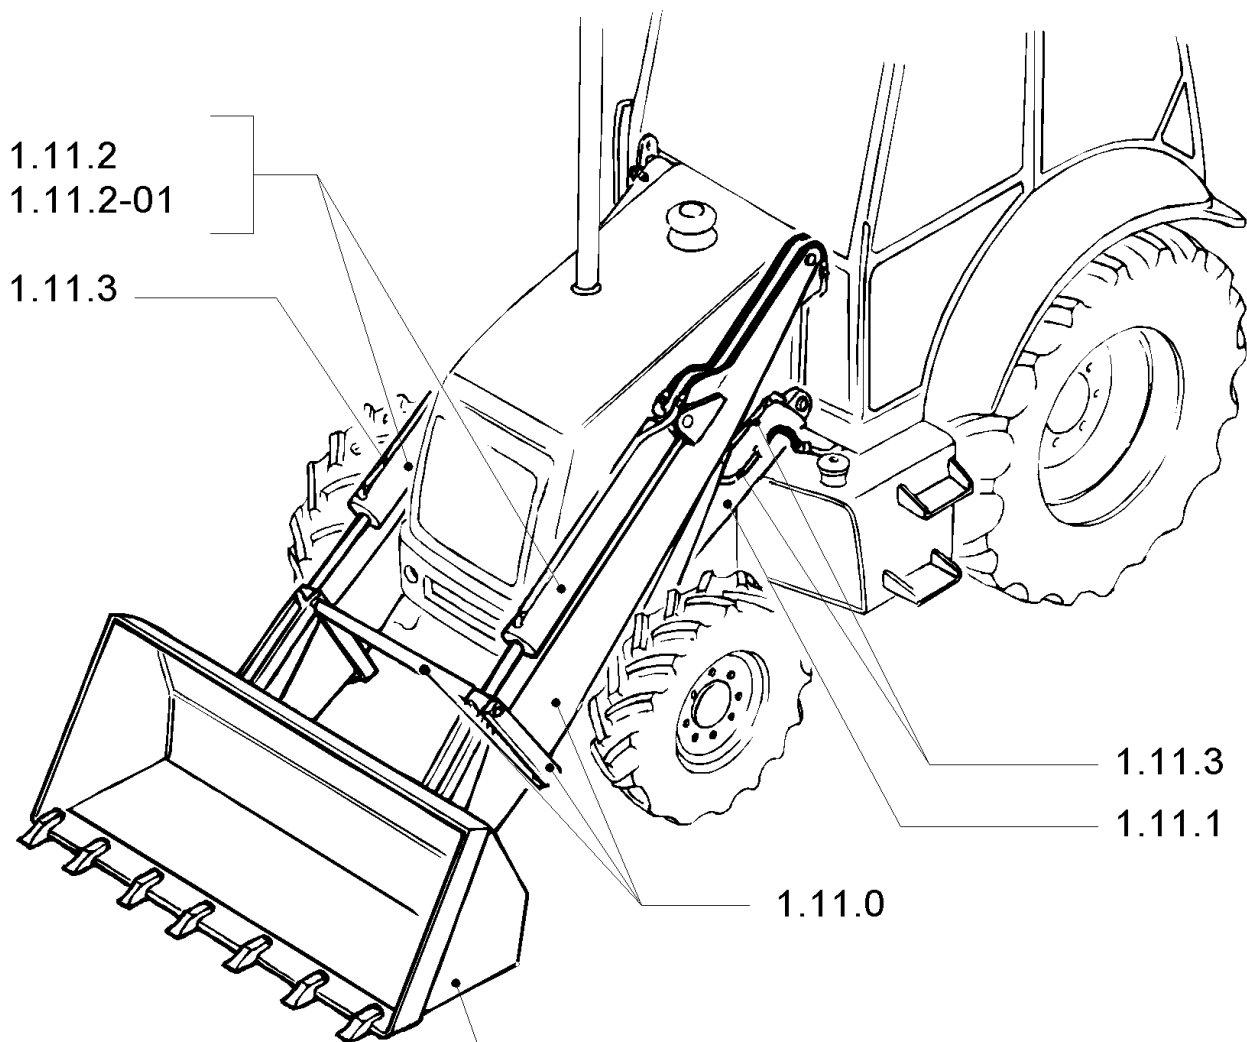

1.11.2
1.11.2-01

1.11.3

1.11.3
1.11.1

1.11.0

- 246
- 247
- 469
- 470
- 471
- 472
- 473
- 474
- 475
- 476