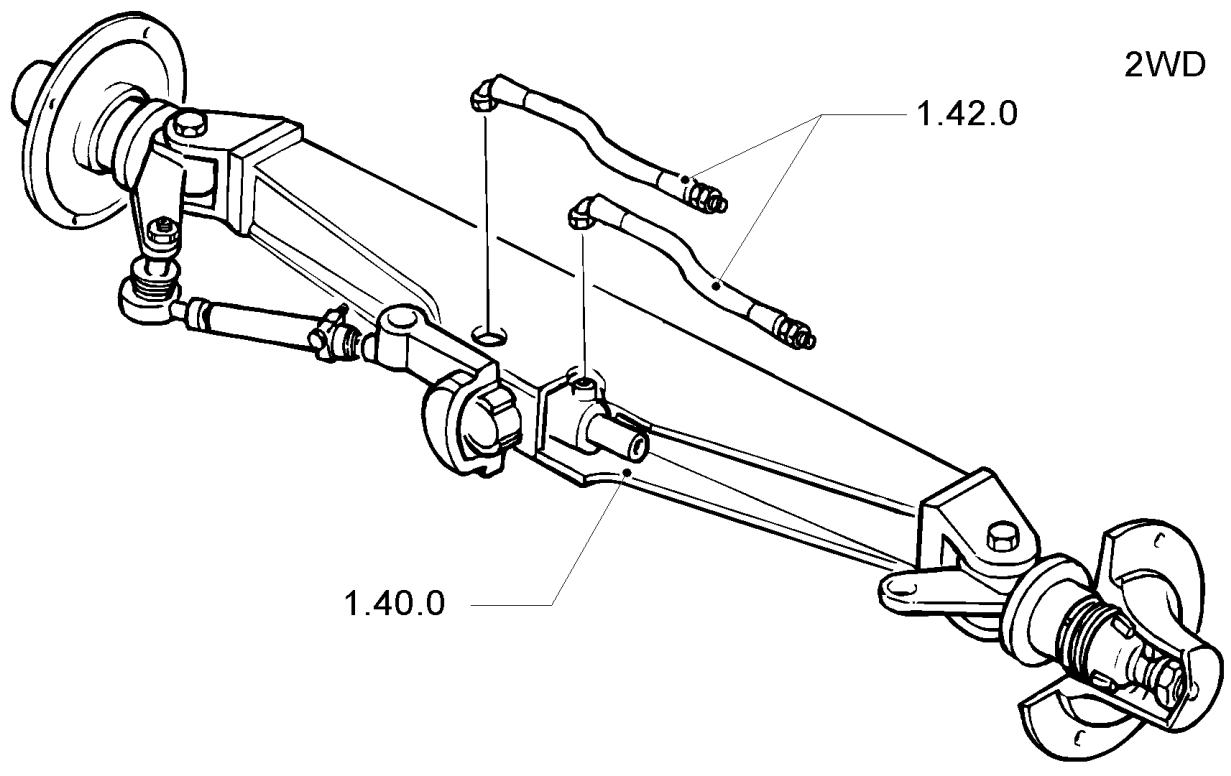

PARTS CATALOGUE

BACKHOE LOADER
590SR Series 2

MAIN SECTIONS

MAIN SECTIONS

Ref	Part Number	Qty	Description

MPARTS(00) MAITENANCE PARTS

Ref	Part Number	Qty	Description
1	47135707	1	FILTER, FUEL, , See Page 0.200 Ref : 6
2	87803261	1	FILTER, ENGINE OIL, , See Page 0.302 Ref : 1
3	85825356	1	FILTER, ELEMENT, , See Page 1.82.6 06 Ref : 1
4	87438248	1	FILTER, AIR,
5	87438245	1	FILTER, AIR,
6	85826027	1	FILTER, AIR, , See Page 1.94.2 02 Ref : 4
7	85826033	1	FILTER, AIR, , See Page 1.94.2 02 Ref : 3
8	85817004	1	FILTER, , Power Shuttle See Page 1.28 -A 03 Ref : 11 And See Page 1.28 -B 03 Ref : 14
8	85826021	1	FILTER, HYDRAULIC OIL, , Power Shift See Page 1.28 -C 01 Ref : 3

SEC. 01(00) ENGINE 1/2

Ref	Part Number	Qty	Description

Ref	Part Number	Qty	Description

Ref	Part Number	Qty	Description

Powershuttle Transmission

Ref	Part Number	Qty	Description

4WD

2WD

SEC. 04(00) FRONT AXLE

Ref	Part Number	Qty	Description

SEC. 05(00) REAR AXLE

Ref	Part Number	Qty	Description

SEC. 06(00) ELECTRICAL SYSTEM

Ref	Part Number	Qty	Description

SEC. 07(00) SLIDES VALVES

Ref	Part Number	Qty	Description

SEC. 08(00) BODY & HOOD

Ref	Part Number	Qty	Description

1.11.2
1.11.2-01

1.11.3

1.11.3
1.11.1

1.11.0

- 246
- 247
- 469
- 470
- 471
- 472
- 473
- 474
- 475
- 476

Ref	Part Number	Qty	Description