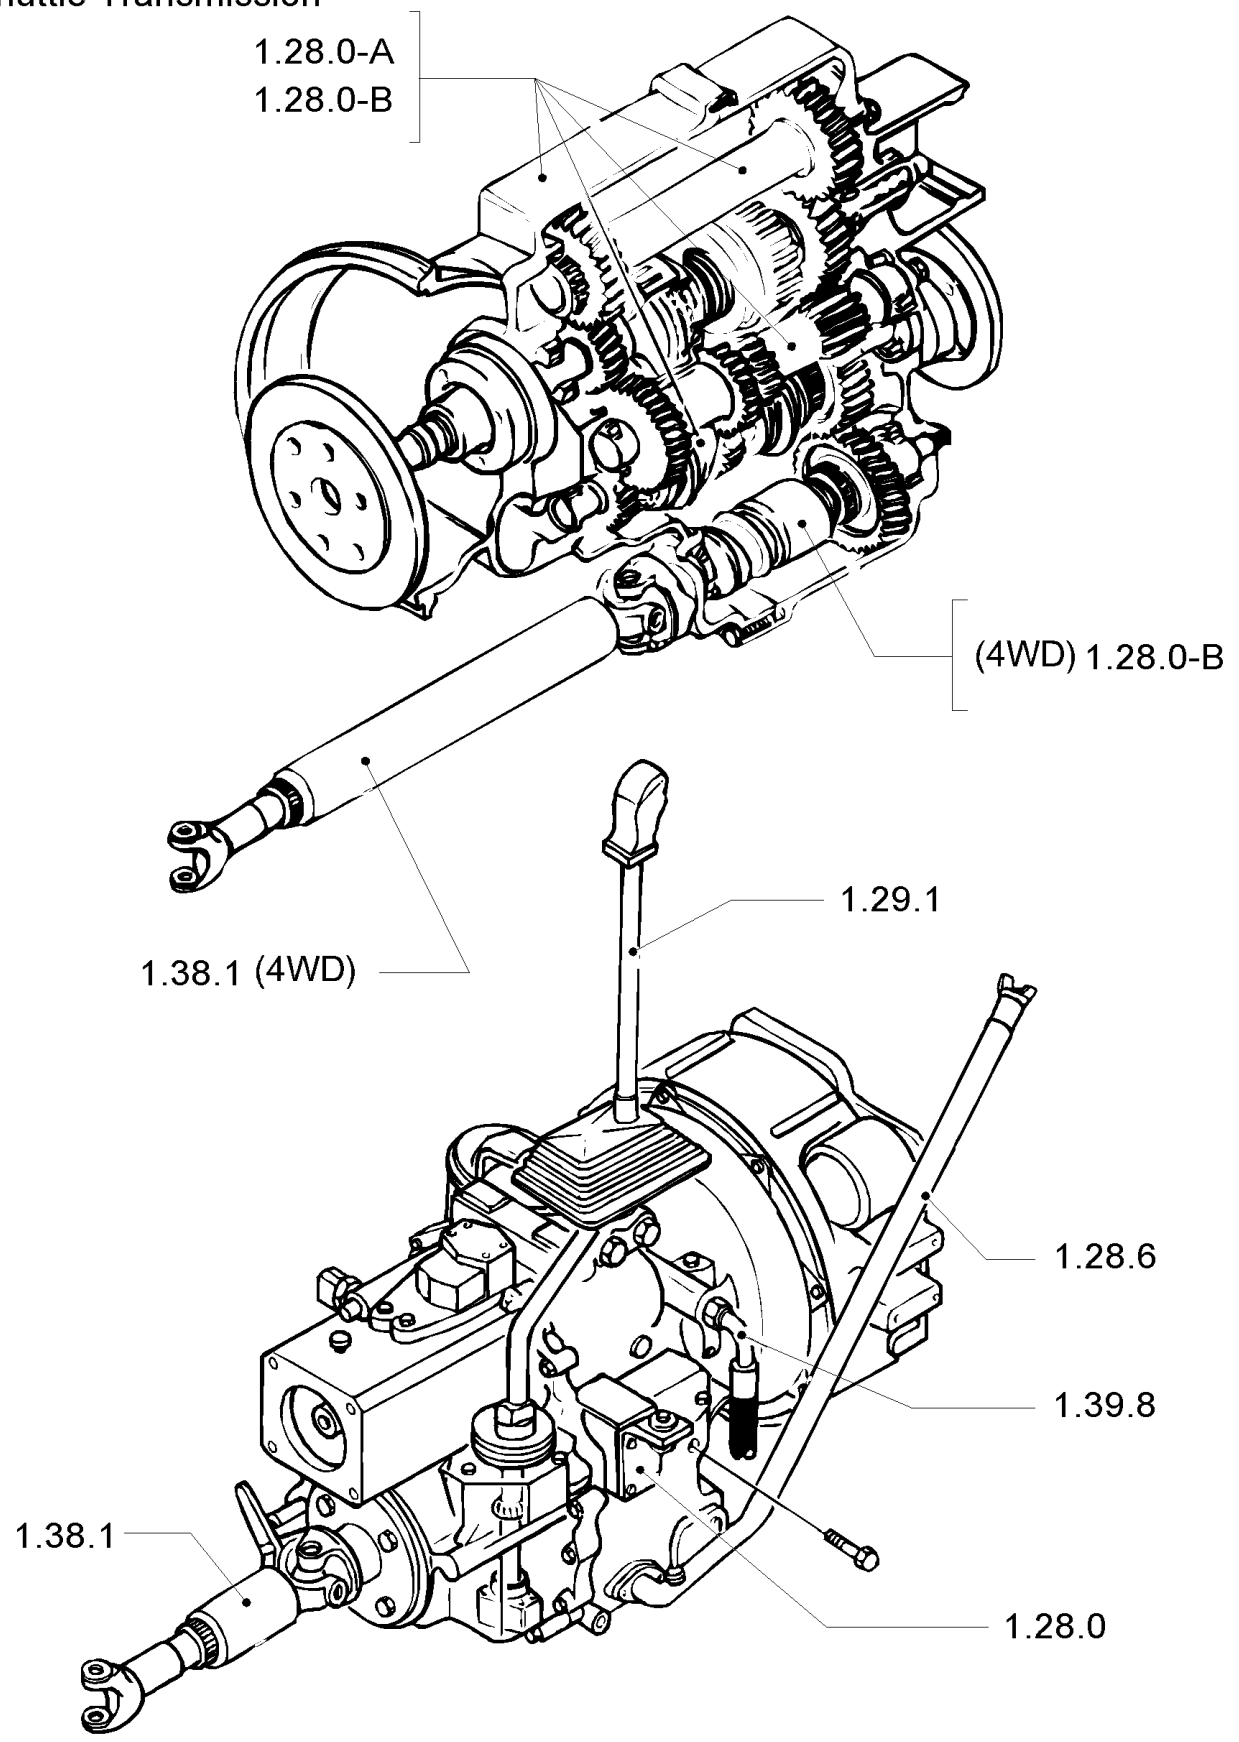

PARTS CATALOGUE

BACKHOE LOADER
590SR Series 2

MAIN SECTIONS

MAIN SECTIONS

Ref	Part Number	Qty	Description

MPARTS(00) MAITENANCE PARTS

Ref	Part Number	Qty	Description
1	47135707	1	FILTER, FUEL, , See Page 0.200 Ref : 6
2	87803261	1	FILTER, ENGINE OIL, , See Page 0.302 Ref : 1
3	85825356	1	FILTER, ELEMENT, , See Page 1.82.6 06 Ref : 1
4	87438248	1	FILTER, AIR,
5	87438245	1	FILTER, AIR,
6	85826027	1	FILTER, AIR, , See Page 1.94.2 02 Ref : 4
7	85826033	1	FILTER, AIR, , See Page 1.94.2 02 Ref : 3
8	85817004	1	FILTER, , Power Shuttle See Page 1.28 -A 03 Ref : 11 And See Page 1.28 -B 03 Ref : 14
8	85826021	1	FILTER, HYDRAULIC OIL, , Power Shift See Page 1.28 -C 01 Ref : 3

SEC. 01(00) ENGINE 1/2

Ref	Part Number	Qty	Description

Ref	Part Number	Qty	Description

Ref	Part Number	Qty	Description

Powershuttle Transmission

Ref	Part Number	Qty	Description

4WD

2WD

SEC. 04(00) FRONT AXLE

Ref	Part Number	Qty	Description

SEC. 05(00) REAR AXLE

Ref	Part Number	Qty	Description

SEC. 06(00) ELECTRICAL SYSTEM

Ref	Part Number	Qty	Description

SEC. 07(00) SLIDES VALVES

Ref	Part Number	Qty	Description

SEC. 08(00) BODY & HOOD

Ref	Part Number	Qty	Description

1.11.2
1.11.2-01

1.11.3

1.11.3
1.11.1

1.11.0

- 246
- 247
- 469
- 470
- 471
- 472
- 473
- 474
- 475
- 476

Ref	Part Number	Qty	Description