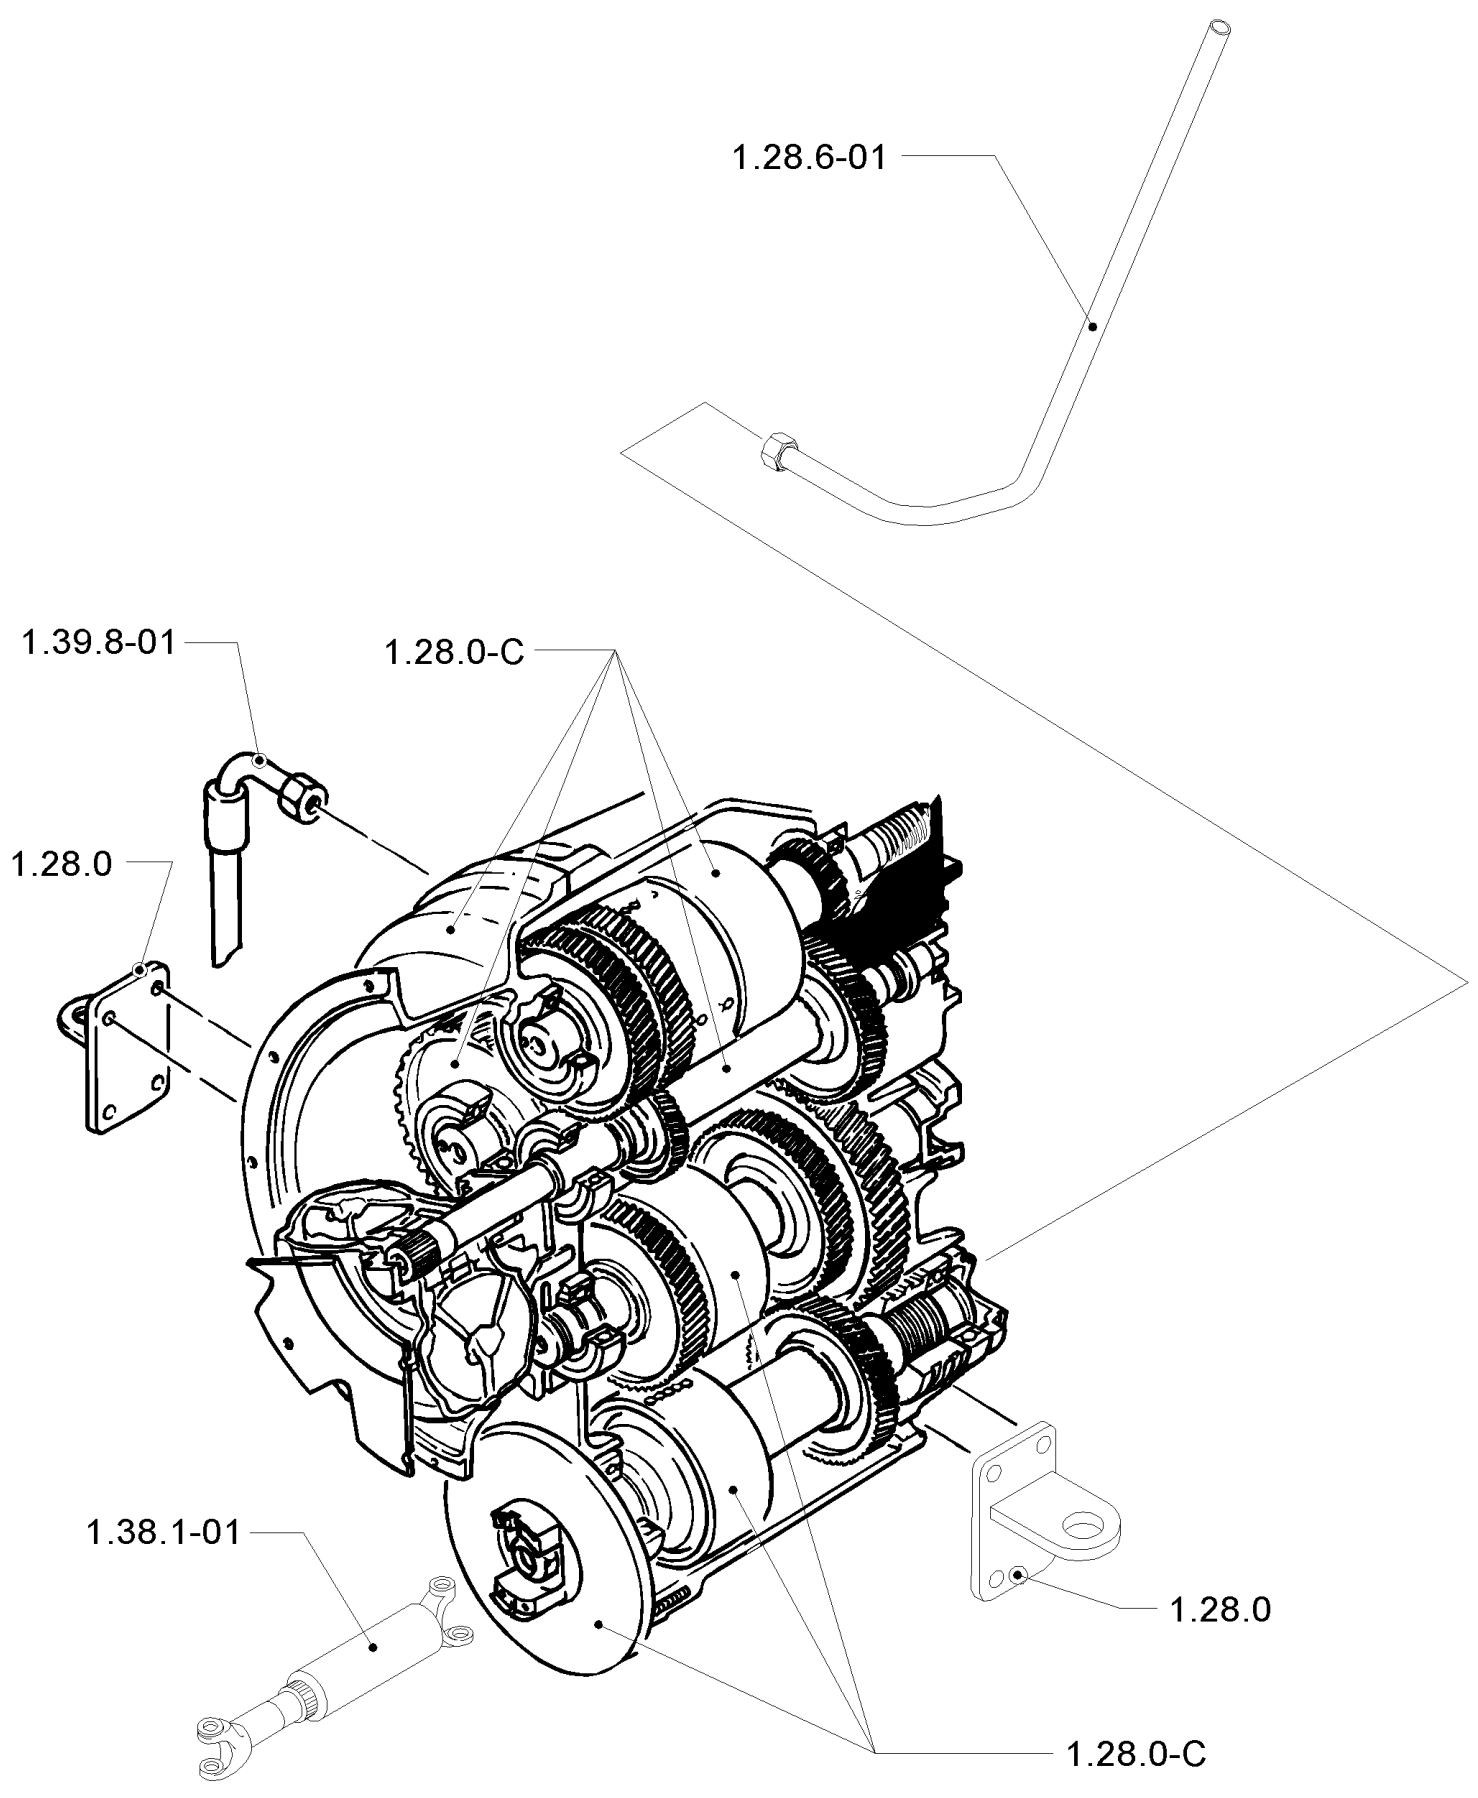

PARTS CATALOGUE

BACKHOE LOADER
590SR Series 2

MAIN SECTIONS

MAIN SECTIONS

Ref	Part Number	Qty	Description

MPARTS(00) MAITENANCE PARTS

Ref	Part Number	Qty	Description
1	47135707	1	FILTER, FUEL, , See Page 0.200 Ref : 6
2	87803261	1	FILTER, ENGINE OIL, , See Page 0.302 Ref : 1
3	85825356	1	FILTER, ELEMENT, , See Page 1.82.6 06 Ref : 1
4	87438248	1	FILTER, AIR,
5	87438245	1	FILTER, AIR,
6	85826027	1	FILTER, AIR, , See Page 1.94.2 02 Ref : 4
7	85826033	1	FILTER, AIR, , See Page 1.94.2 02 Ref : 3
8	85817004	1	FILTER, , Power Shuttle See Page 1.28 -A 03 Ref : 11 And See Page 1.28 -B 03 Ref : 14
8	85826021	1	FILTER, HYDRAULIC OIL, , Power Shift See Page 1.28 -C 01 Ref : 3

SEC. 01(00) ENGINE 1/2

Ref	Part Number	Qty	Description

Ref	Part Number	Qty	Description

Ref	Part Number	Qty	Description

Powershuttle Transmission

Ref	Part Number	Qty	Description

4WD

2WD

SEC. 04(00) FRONT AXLE

Ref	Part Number	Qty	Description

SEC. 05(00) REAR AXLE

Ref	Part Number	Qty	Description

SEC. 06(00) ELECTRICAL SYSTEM

Ref	Part Number	Qty	Description

SEC. 07(00) SLIDES VALVES

Ref	Part Number	Qty	Description

SEC. 08(00) BODY & HOOD

Ref	Part Number	Qty	Description

1.11.2
1.11.2-01

1.11.3

1.11.3
1.11.1

1.11.0

- 246
- 247
- 469
- 470
- 471
- 472
- 473
- 474
- 475
- 476

Ref	Part Number	Qty	Description