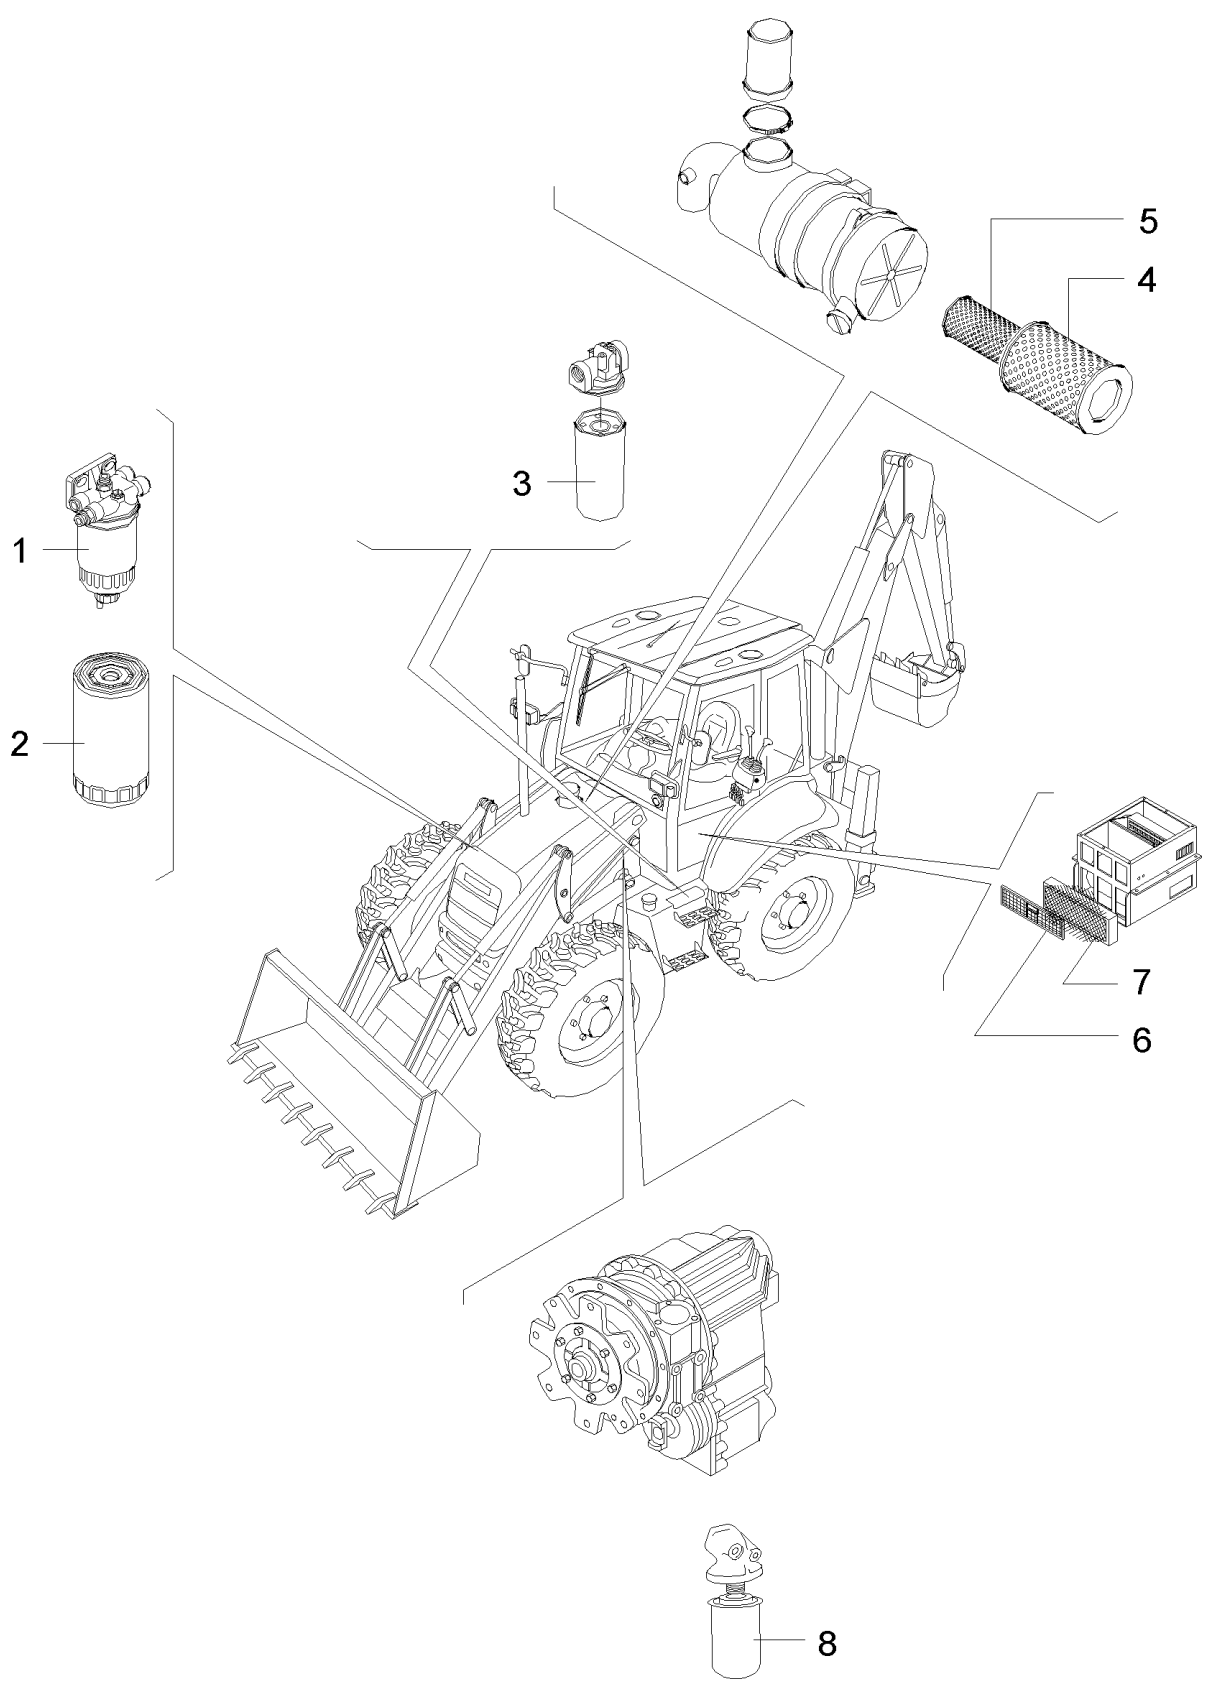

PARTS CATALOGUE

BACKHOE LOADER
590SR Series 2

MAIN SECTIONS

MAIN SECTIONS

Ref	Part Number	Qty	Description

MPARTS(00) MAITENANCE PARTS

Ref	Part Number	Qty	Description
1	47135707	1	FILTER, FUEL, , See Page 0.200 Ref : 6
2	87803261	1	FILTER, ENGINE OIL, , See Page 0.302 Ref : 1
3	85825356	1	FILTER, ELEMENT, , See Page 1.82.6 06 Ref : 1
4	87438248	1	FILTER, AIR,
5	87438245	1	FILTER, AIR,
6	85826027	1	FILTER, AIR, , See Page 1.94.2 02 Ref : 4
7	85826033	1	FILTER, AIR, , See Page 1.94.2 02 Ref : 3
8	85817004	1	FILTER, , Power Shuttle See Page 1.28 -A 03 Ref : 11 And See Page 1.28 -B 03 Ref : 14
8	85826021	1	FILTER, HYDRAULIC OIL, , Power Shift See Page 1.28 -C 01 Ref : 3

SEC. 01(00) ENGINE 1/2

Ref	Part Number	Qty	Description

Ref	Part Number	Qty	Description

Ref	Part Number	Qty	Description

Powershuttle Transmission

Ref	Part Number	Qty	Description

4WD

2WD

SEC. 04(00) FRONT AXLE

Ref	Part Number	Qty	Description

SEC. 05(00) REAR AXLE

Ref	Part Number	Qty	Description

SEC. 06(00) ELECTRICAL SYSTEM

Ref	Part Number	Qty	Description

SEC. 07(00) SLIDES VALVES

Ref	Part Number	Qty	Description

SEC. 08(00) BODY & HOOD

Ref	Part Number	Qty	Description

1.11.2
1.11.2-01

1.11.3

1.11.3
1.11.1

1.11.0

- 246
- 247
- 469
- 470
- 471
- 472
- 473
- 474
- 475
- 476

Ref	Part Number	Qty	Description