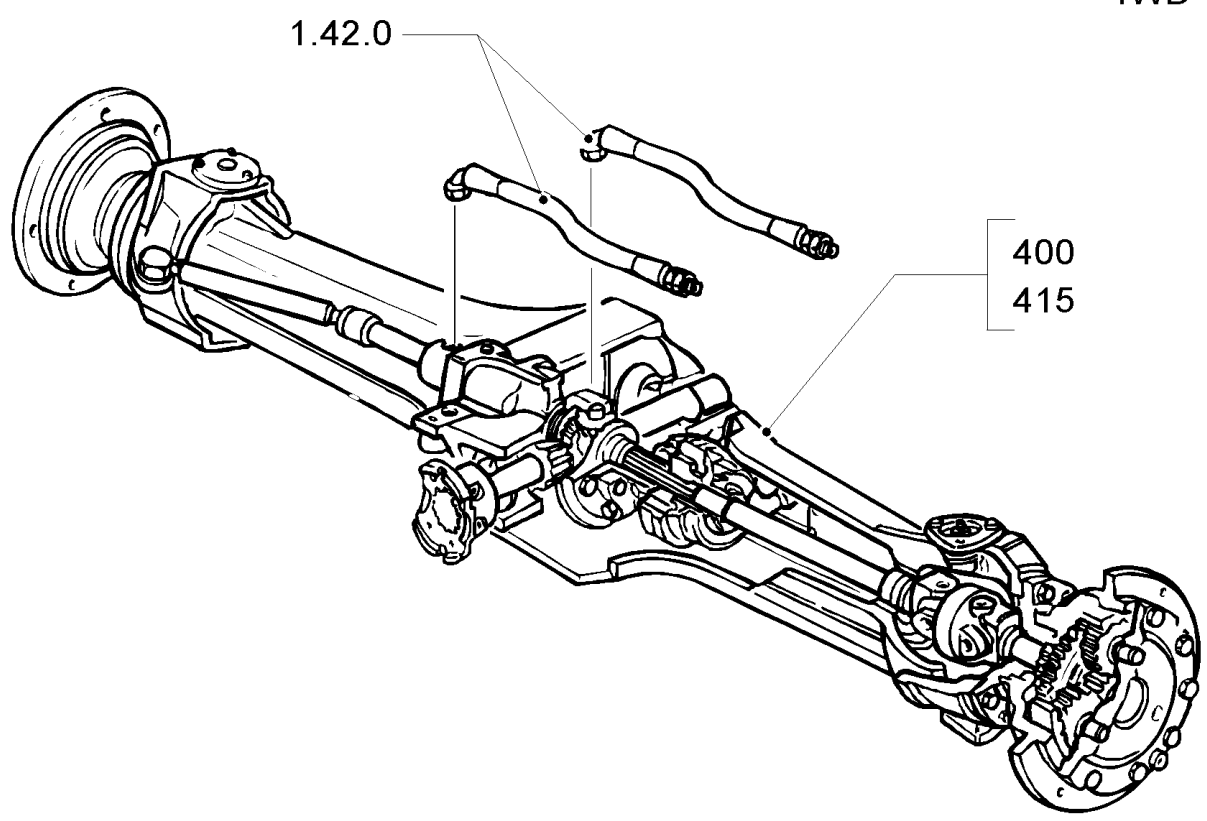

PARTS CATALOGUE

BACKHOE LOADER
590SR Series 2

MAIN SECTIONS

MAIN SECTIONS

Ref	Part Number	Qty	Description

MPARTS(00) MAITENANCE PARTS

Ref	Part Number	Qty	Description
1	47135707	1	FILTER, FUEL, , See Page 0.200 Ref : 6
2	87803261	1	FILTER, ENGINE OIL, , See Page 0.302 Ref : 1
3	85825356	1	FILTER, ELEMENT, , See Page 1.82.6 06 Ref : 1
4	87438248	1	FILTER, AIR,
5	87438245	1	FILTER, AIR,
6	85826027	1	FILTER, AIR, , See Page 1.94.2 02 Ref : 4
7	85826033	1	FILTER, AIR, , See Page 1.94.2 02 Ref : 3
8	85817004	1	FILTER, , Power Shuttle See Page 1.28 -A 03 Ref : 11 And See Page 1.28 -B 03 Ref : 14
8	85826021	1	FILTER, HYDRAULIC OIL, , Power Shift See Page 1.28 -C 01 Ref : 3

SEC. 01(00) ENGINE 1/2

Ref	Part Number	Qty	Description

Ref	Part Number	Qty	Description

Ref	Part Number	Qty	Description

Powershuttle Transmission

Ref	Part Number	Qty	Description

4WD

2WD

SEC. 04(00) FRONT AXLE

Ref	Part Number	Qty	Description

SEC. 05(00) REAR AXLE

Ref	Part Number	Qty	Description

SEC. 06(00) ELECTRICAL SYSTEM

Ref	Part Number	Qty	Description

SEC. 07(00) SLIDES VALVES

Ref	Part Number	Qty	Description

SEC. 08(00) BODY & HOOD

Ref	Part Number	Qty	Description

1.11.2
1.11.2-01

1.11.3

1.11.3
1.11.1

1.11.0

- 246
- 247
- 469
- 470
- 471
- 472
- 473
- 474
- 475
- 476

Ref	Part Number	Qty	Description