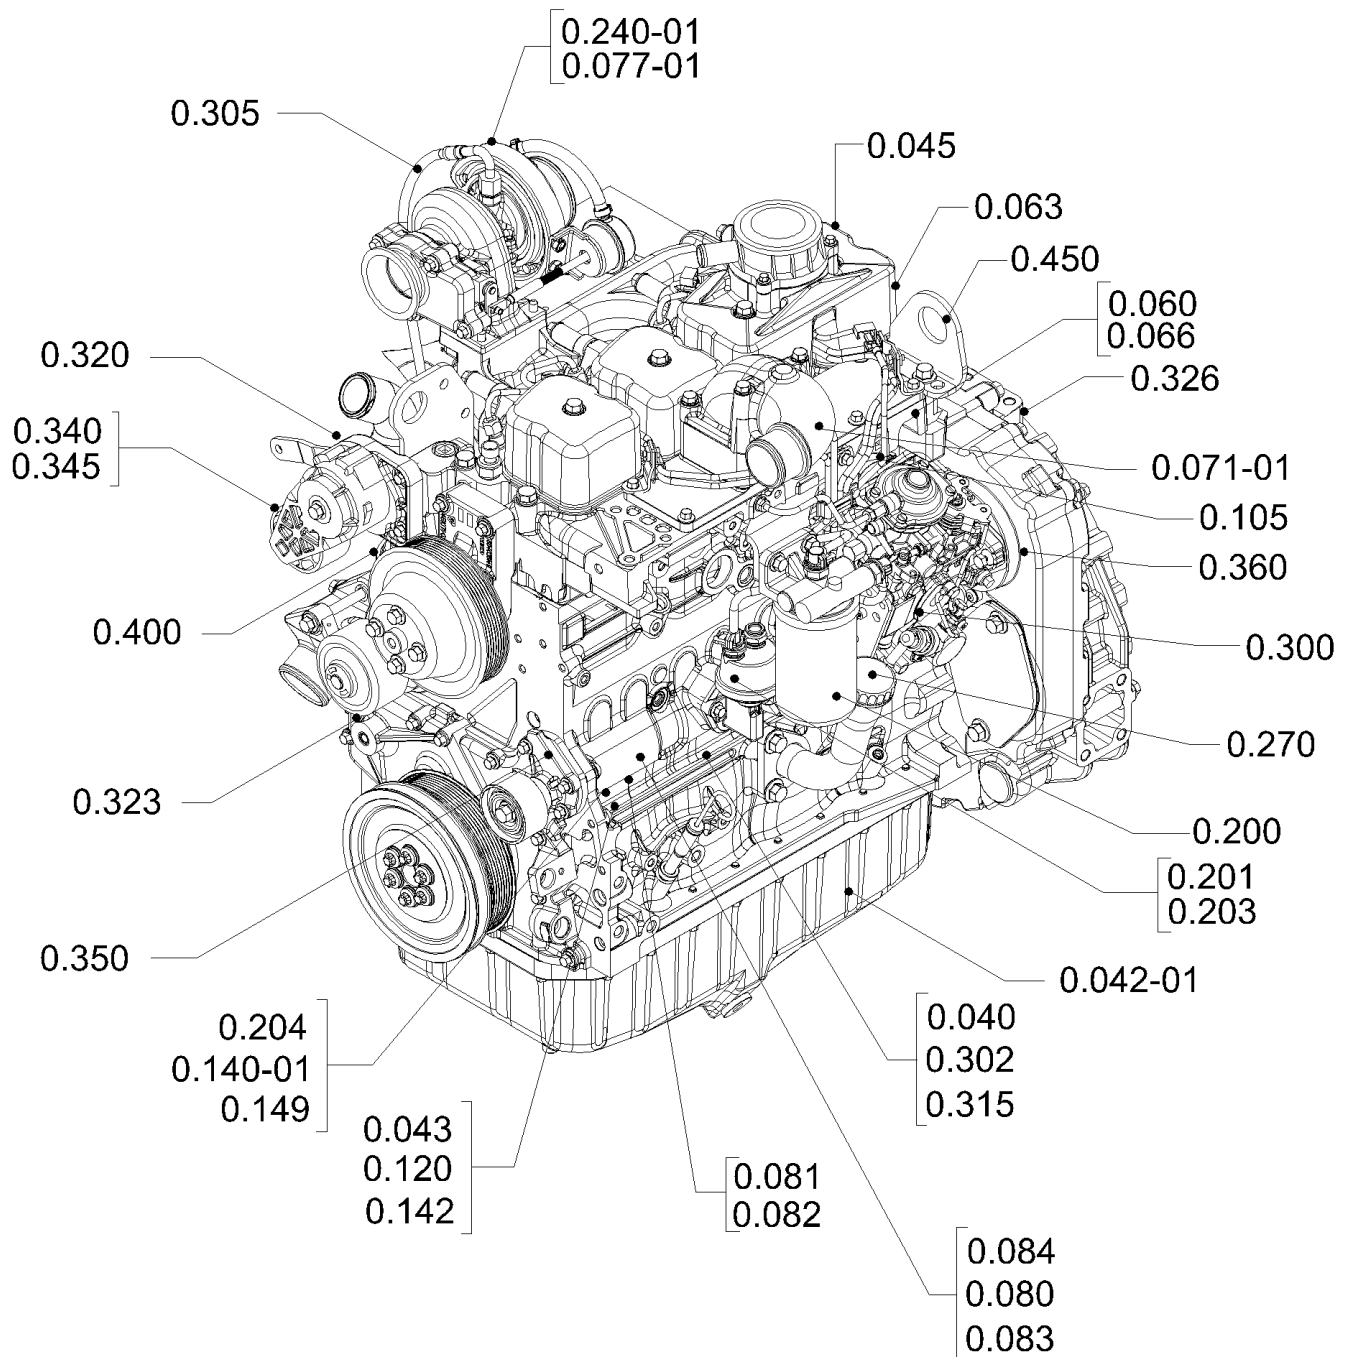

PARTS CATALOGUE

BACKHOE LOADER
590SR Series 2

MAIN SECTIONS

MAIN SECTIONS

Ref	Part Number	Qty	Description

MPARTS(00) MAITENANCE PARTS

Ref	Part Number	Qty	Description
1	47135707	1	FILTER, FUEL, , See Page 0.200 Ref : 6
2	87803261	1	FILTER, ENGINE OIL, , See Page 0.302 Ref : 1
3	85825356	1	FILTER, ELEMENT, , See Page 1.82.6 06 Ref : 1
4	87438248	1	FILTER, AIR,
5	87438245	1	FILTER, AIR,
6	85826027	1	FILTER, AIR, , See Page 1.94.2 02 Ref : 4
7	85826033	1	FILTER, AIR, , See Page 1.94.2 02 Ref : 3
8	85817004	1	FILTER, , Power Shuttle See Page 1.28 -A 03 Ref : 11 And See Page 1.28 -B 03 Ref : 14
8	85826021	1	FILTER, HYDRAULIC OIL, , Power Shift See Page 1.28 -C 01 Ref : 3

SEC. 01(00) ENGINE 1/2

Ref	Part Number	Qty	Description

Ref	Part Number	Qty	Description

Ref	Part Number	Qty	Description

Powershuttle Transmission

Ref	Part Number	Qty	Description

4WD

2WD

SEC. 04(00) FRONT AXLE

Ref	Part Number	Qty	Description

SEC. 05(00) REAR AXLE

Ref	Part Number	Qty	Description

SEC. 06(00) ELECTRICAL SYSTEM

Ref	Part Number	Qty	Description

SEC. 07(00) SLIDES VALVES

Ref	Part Number	Qty	Description

SEC. 08(00) BODY & HOOD

Ref	Part Number	Qty	Description

1.11.2
1.11.2-01

1.11.3

1.11.3
1.11.1

1.11.0

- 246
- 247
- 469
- 470
- 471
- 472
- 473
- 474
- 475
- 476

Ref	Part Number	Qty	Description