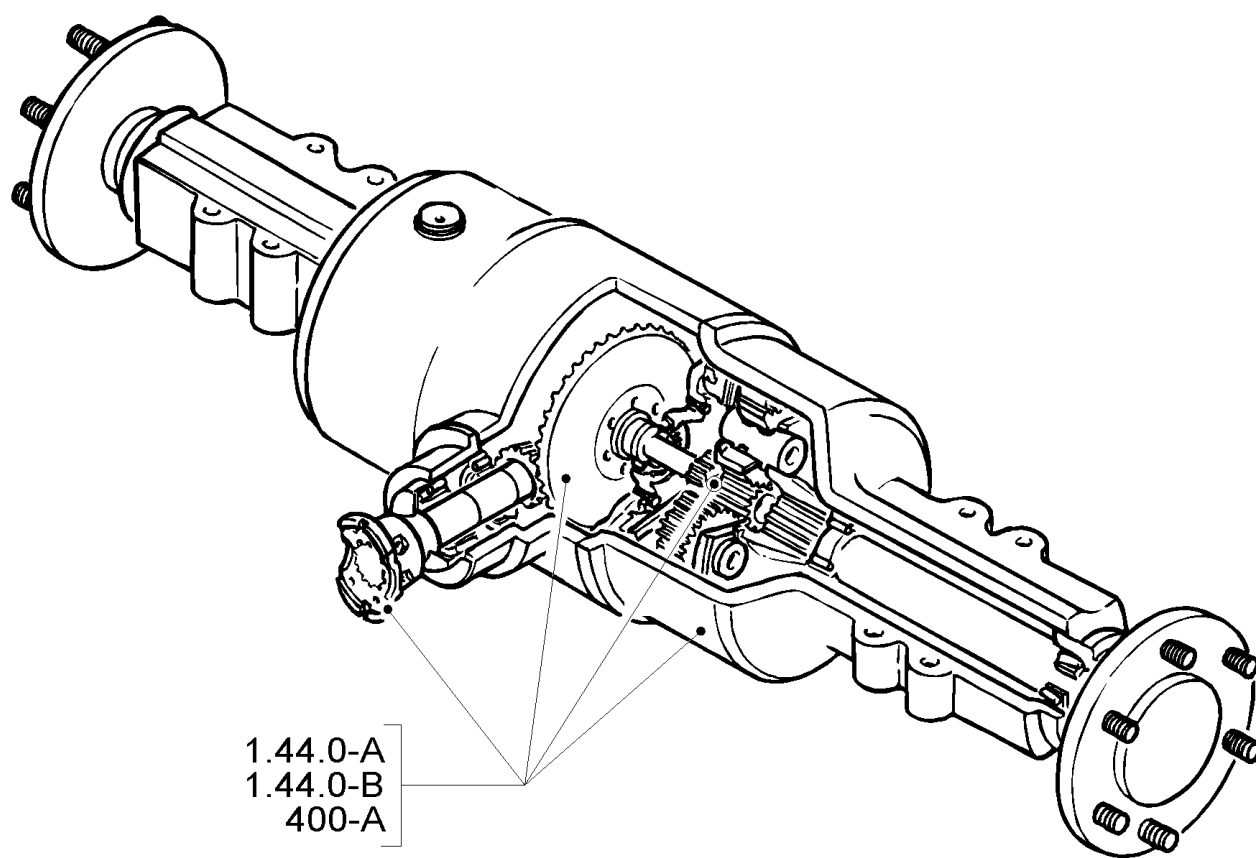

PARTS CATALOGUE

BACKHOE LOADER
590SR Series 2

MAIN SECTIONS

MAIN SECTIONS

Ref	Part Number	Qty	Description

MPARTS(00) MAITENANCE PARTS

Ref	Part Number	Qty	Description
1	47135707	1	FILTER, FUEL, , See Page 0.200 Ref : 6
2	87803261	1	FILTER, ENGINE OIL, , See Page 0.302 Ref : 1
3	85825356	1	FILTER, ELEMENT, , See Page 1.82.6 06 Ref : 1
4	87438248	1	FILTER, AIR,
5	87438245	1	FILTER, AIR,
6	85826027	1	FILTER, AIR, , See Page 1.94.2 02 Ref : 4
7	85826033	1	FILTER, AIR, , See Page 1.94.2 02 Ref : 3
8	85817004	1	FILTER, , Power Shuttle See Page 1.28 -A 03 Ref : 11 And See Page 1.28 -B 03 Ref : 14
8	85826021	1	FILTER, HYDRAULIC OIL, , Power Shift See Page 1.28 -C 01 Ref : 3

SEC. 01(00) ENGINE 1/2

Ref	Part Number	Qty	Description

Ref	Part Number	Qty	Description

Ref	Part Number	Qty	Description

Powershuttle Transmission

Ref	Part Number	Qty	Description

4WD

2WD

SEC. 04(00) FRONT AXLE

Ref	Part Number	Qty	Description

SEC. 05(00) REAR AXLE

Ref	Part Number	Qty	Description

SEC. 06(00) ELECTRICAL SYSTEM

Ref	Part Number	Qty	Description

SEC. 07(00) SLIDES VALVES

Ref	Part Number	Qty	Description