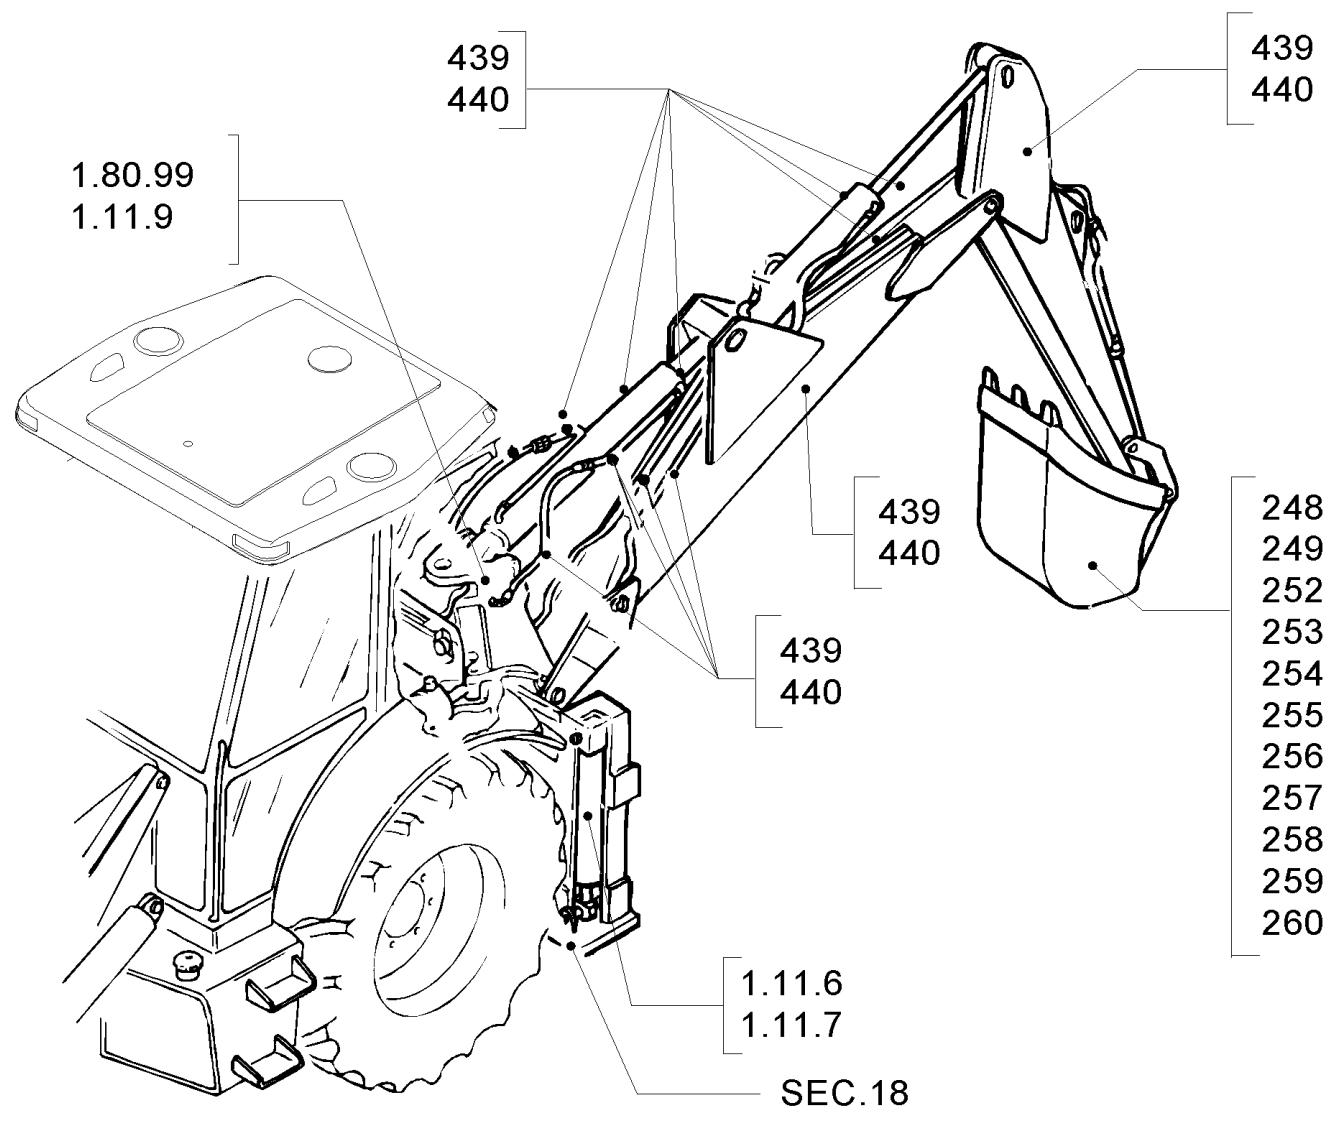

PARTS CATALOGUE

BACKHOE LOADER
590SR Series 2

MAIN SECTIONS

MAIN SECTIONS

Ref	Part Number	Qty	Description

MPARTS(00) MAITENANCE PARTS

Ref	Part Number	Qty	Description
1	47135707	1	FILTER, FUEL, , See Page 0.200 Ref : 6
2	87803261	1	FILTER, ENGINE OIL, , See Page 0.302 Ref : 1
3	85825356	1	FILTER, ELEMENT, , See Page 1.82.6 06 Ref : 1
4	87438248	1	FILTER, AIR,
5	87438245	1	FILTER, AIR,
6	85826027	1	FILTER, AIR, , See Page 1.94.2 02 Ref : 4
7	85826033	1	FILTER, AIR, , See Page 1.94.2 02 Ref : 3
8	85817004	1	FILTER, , Power Shuttle See Page 1.28 -A 03 Ref : 11 And See Page 1.28 -B 03 Ref : 14
8	85826021	1	FILTER, HYDRAULIC OIL, , Power Shift See Page 1.28 -C 01 Ref : 3

SEC. 08(00) BODY & HOOD

Ref	Part Number	Qty	Description

1.11.2
1.11.2-01

1.11.3

1.11.3
1.11.1

1.11.0

- 246
- 247
- 469
- 470
- 471
- 472
- 473
- 474
- 475
- 476

Ref	Part Number	Qty	Description

SIDE SHIFT

Ref	Part Number	Qty	Description

CENTER PIVOT

CENTER PIVOT

Ref	Part Number	Qty	Description

SIDE SHIFT

Ref	Part Number	Qty	Description

Ref	Part Number	Qty	Description