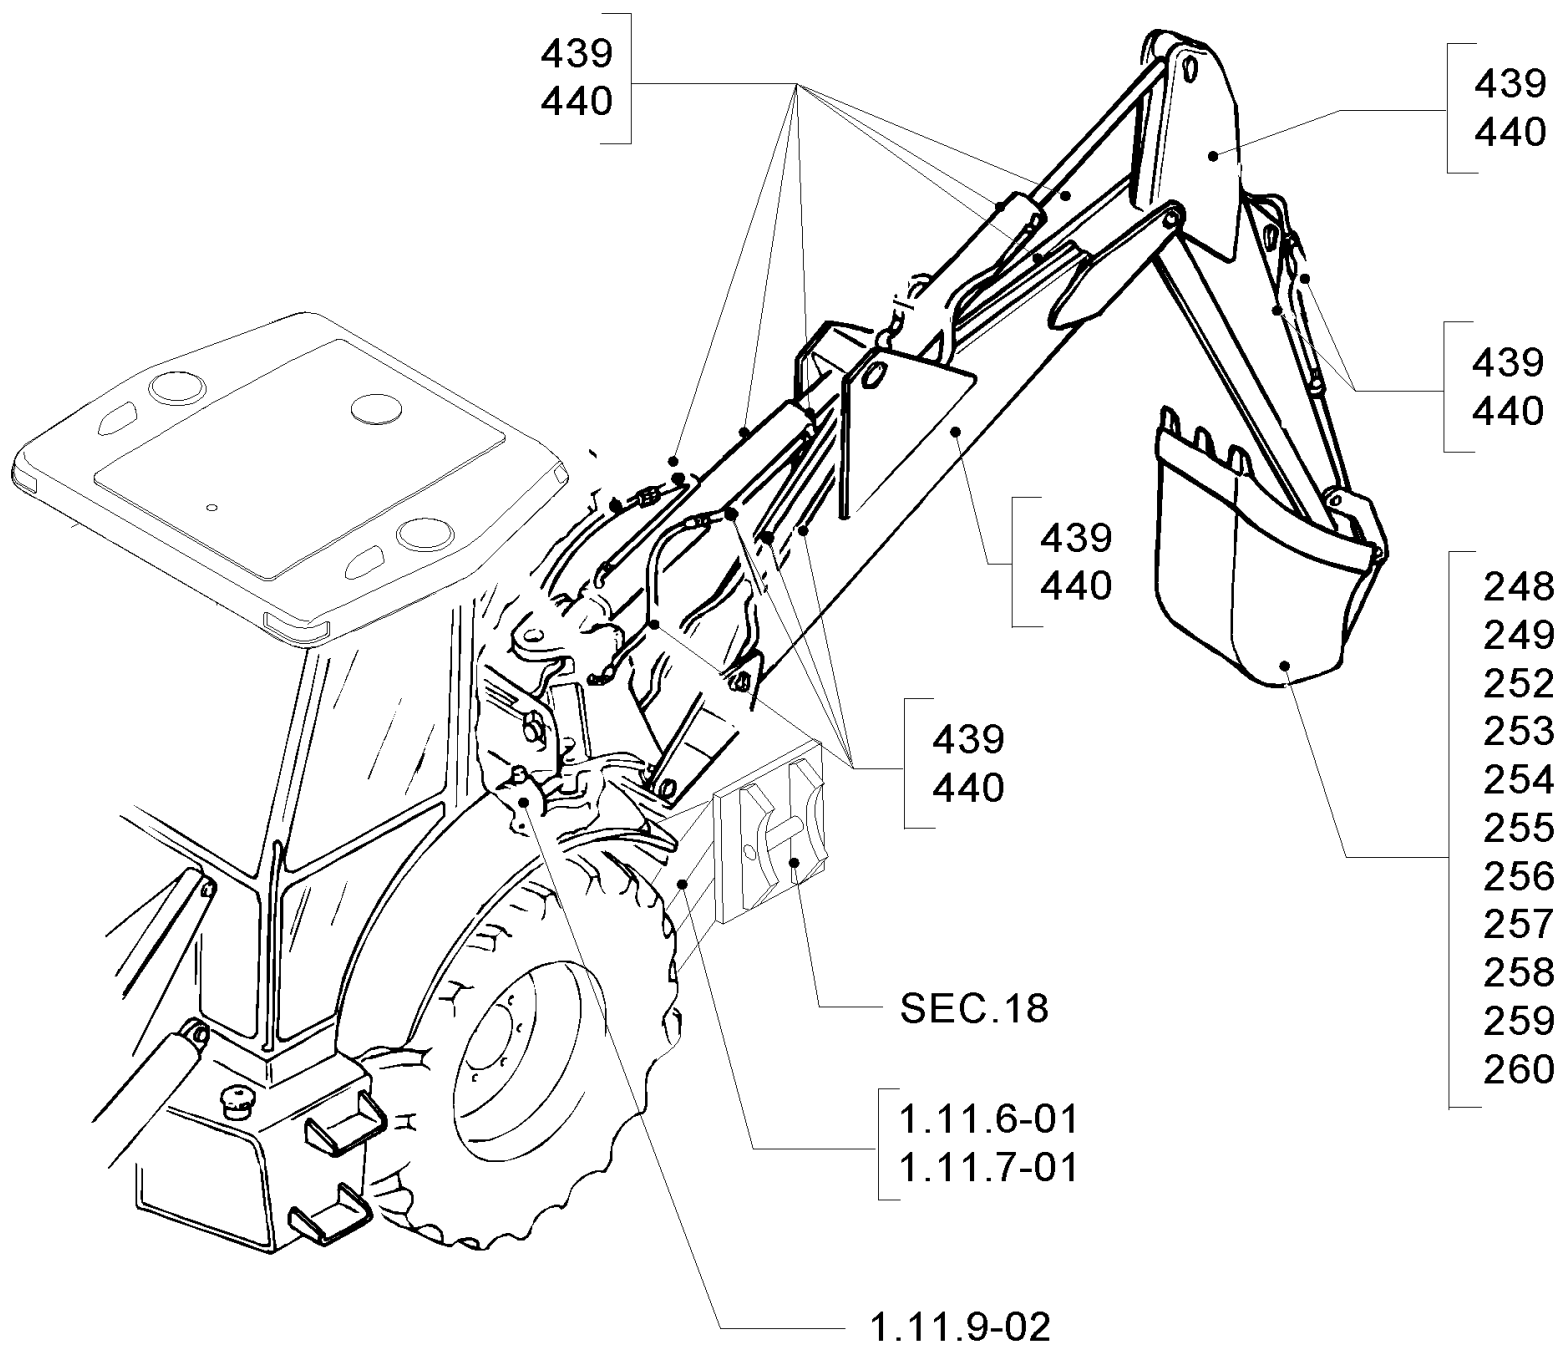

PARTS CATALOGUE

BACKHOE LOADER
590SR Series 2

MAIN SECTIONS

MAIN SECTIONS

Ref	Part Number	Qty	Description

MPARTS(00) MAITENANCE PARTS

Ref	Part Number	Qty	Description
1	47135707	1	FILTER, FUEL, , See Page 0.200 Ref : 6
2	87803261	1	FILTER, ENGINE OIL, , See Page 0.302 Ref : 1
3	85825356	1	FILTER, ELEMENT, , See Page 1.82.6 06 Ref : 1
4	87438248	1	FILTER, AIR,
5	87438245	1	FILTER, AIR,
6	85826027	1	FILTER, AIR, , See Page 1.94.2 02 Ref : 4
7	85826033	1	FILTER, AIR, , See Page 1.94.2 02 Ref : 3
8	85817004	1	FILTER, , Power Shuttle See Page 1.28 -A 03 Ref : 11 And See Page 1.28 -B 03 Ref : 14
8	85826021	1	FILTER, HYDRAULIC OIL, , Power Shift See Page 1.28 -C 01 Ref : 3

SEC. 08(00) BODY & HOOD

Ref	Part Number	Qty	Description

1.11.2
1.11.2-01

1.11.3

1.11.3
1.11.1

1.11.0

- 246
- 247
- 469
- 470
- 471
- 472
- 473
- 474
- 475
- 476

Ref	Part Number	Qty	Description

SIDE SHIFT

Ref	Part Number	Qty	Description

CENTER PIVOT

CENTER PIVOT

Ref	Part Number	Qty	Description

SIDE SHIFT

Ref	Part Number	Qty	Description

Ref	Part Number	Qty	Description