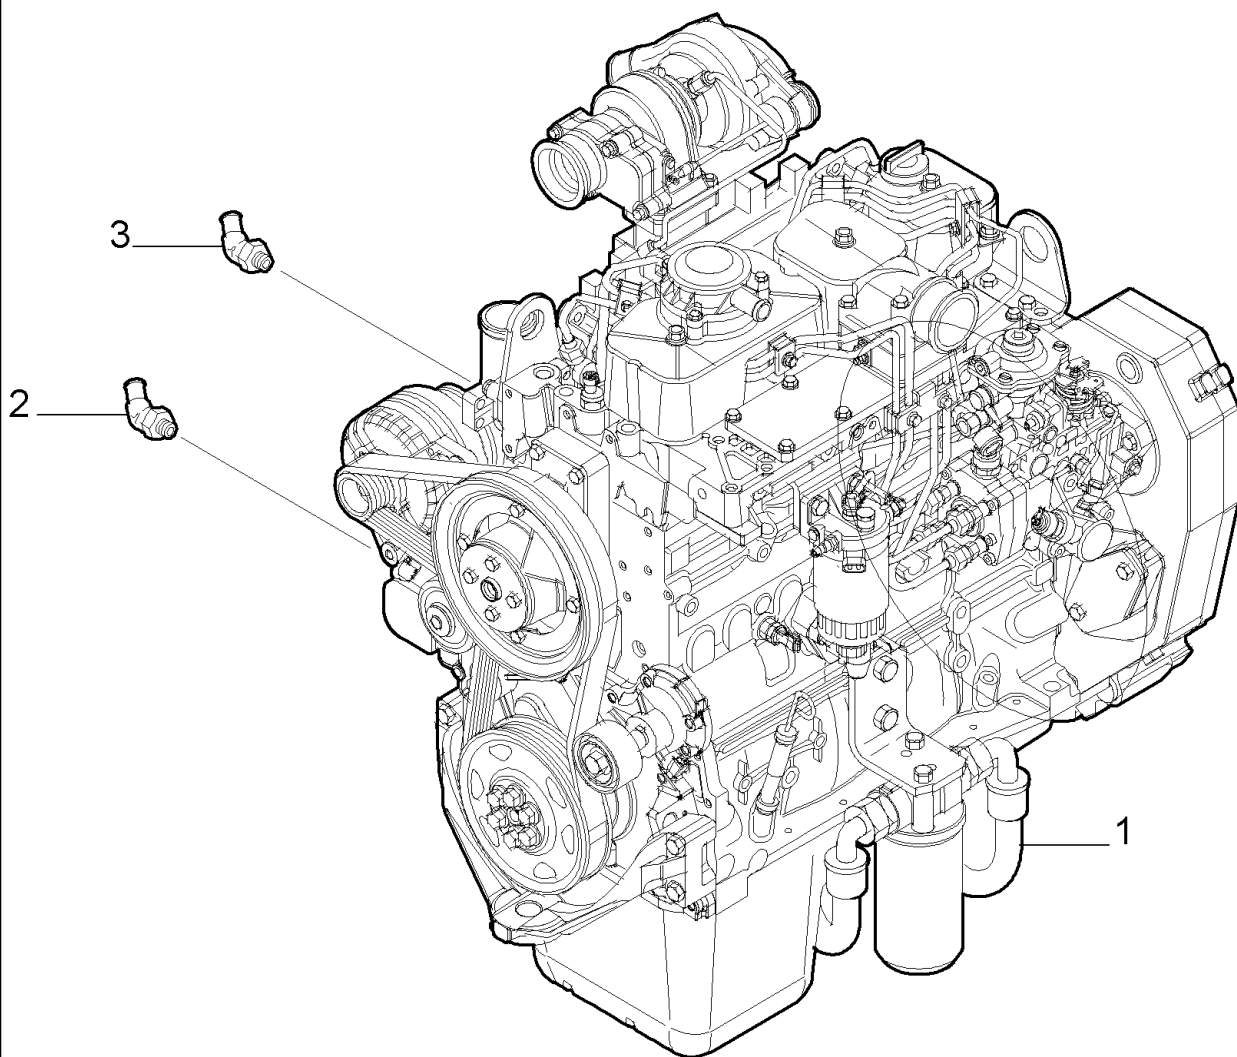

# PARTS CATALOGUE

TX140-45  
TURBO TELEHANDLER

## 0.02.1(01) ENGINE

Ref	Part Number	Qty	Description
1	504091267	1	ENGINE, - ASSY (F4GE0484G*D600)
2	76088006	1	CONNECTOR, HYD.,
3	76088005	1	CONNECTOR, HYD.,

0.04.0(01) CRANKCASE

## 0.04.0(01) CRANKCASE

Ref	Part Number	Qty	Description
1	2830081	1	CYLINDER BLOCK, - ASSY
2	4899026	10	DOWEL,
3	4895039	3	PLUG,
4	4895038	4	PLUG,
5	4895228	2	PLUG,
6	4891353	10	SCREW, 12X120
7	4895040	2	BUSHING,

## 0.04.2(01) ENGINE OIL SUMP

Ref	Part Number	Qty	Description
1	16586324	2	SCREW, 8X20
2	4899091	14	SCREW, Hex Flg, M8 x 1.25 x 40,
3	4898301	1	GASKET,
4	504114348	1	PAN, ENGINE OIL, - ASSY
5	4895584	1	GASKET, 23.4X2.6
6	4894139	1	PLUG, 22X1.5
7	4897876	1	SPACER,
8	4897877	1	GASKET,
9	4891791	1	