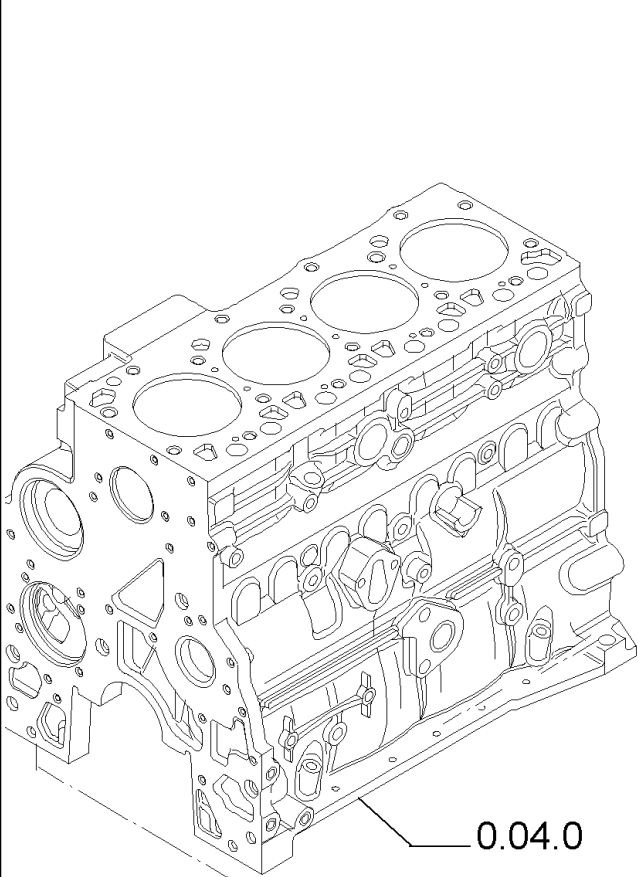

## 0.04.0(01) CRANKCASE

Ref	Part Number	Qty	Description
1	2830081	1	CYLINDER BLOCK, - ASSY
2	4899026	10	DOWEL,
3	4895039	3	PLUG,
4	4895038	4	PLUG,
5	4895228	2	PLUG,
6	4891353	10	SCREW, 12X120
7	4895040	2	BUSHING,

## 0.04.0(02) CRANKCASE

Ref	Part Number	Qty	Description
1	4894218	1	SCREW,
2	4895605	1	PLUG, 14X1.5 - ASSY
3	4899115	1	O-RING,
4	4899009	1	PLUG, 10X1.5 - ASSY
5	4899072	1	O-RING,
6	4895392	2	PLUG, 18X1.5 - ASSY
7	4895393	2	O-RING,
8	4895049	2	DOWEL,
9	4895180	8	TAPPET,
10	504047260	4	NOZZLE, LUB. OIL JET,

## 0.04.0(03) CRANKCASE

Ref	Part Number	Qty	Description
1	4899032	4	SCREW, Hex Flg, M10 x 1.5 x 25, 10x25
2	504076109	1	STIFFENER,

0.04.2(01) ENGINE OIL SUMP

## 0.04.2(01) ENGINE OIL SUMP

Ref	Part Number	Qty	Description
1	16586324	2	SCREW, 8X20
2	4899091	14	SCREW, Hex Flg, M8 x 1.25 x 40,
3	4898301	1	GASKET,
4	504114348	1	PAN, ENGINE OIL, - ASSY
5	4895584	1	GASKET, 23.4X2.6
6	4894139	1	PLUG, 22X1.5
7	4897876	1	SPACER,
8	4897877	1	GASKET,
9	4891791	1	