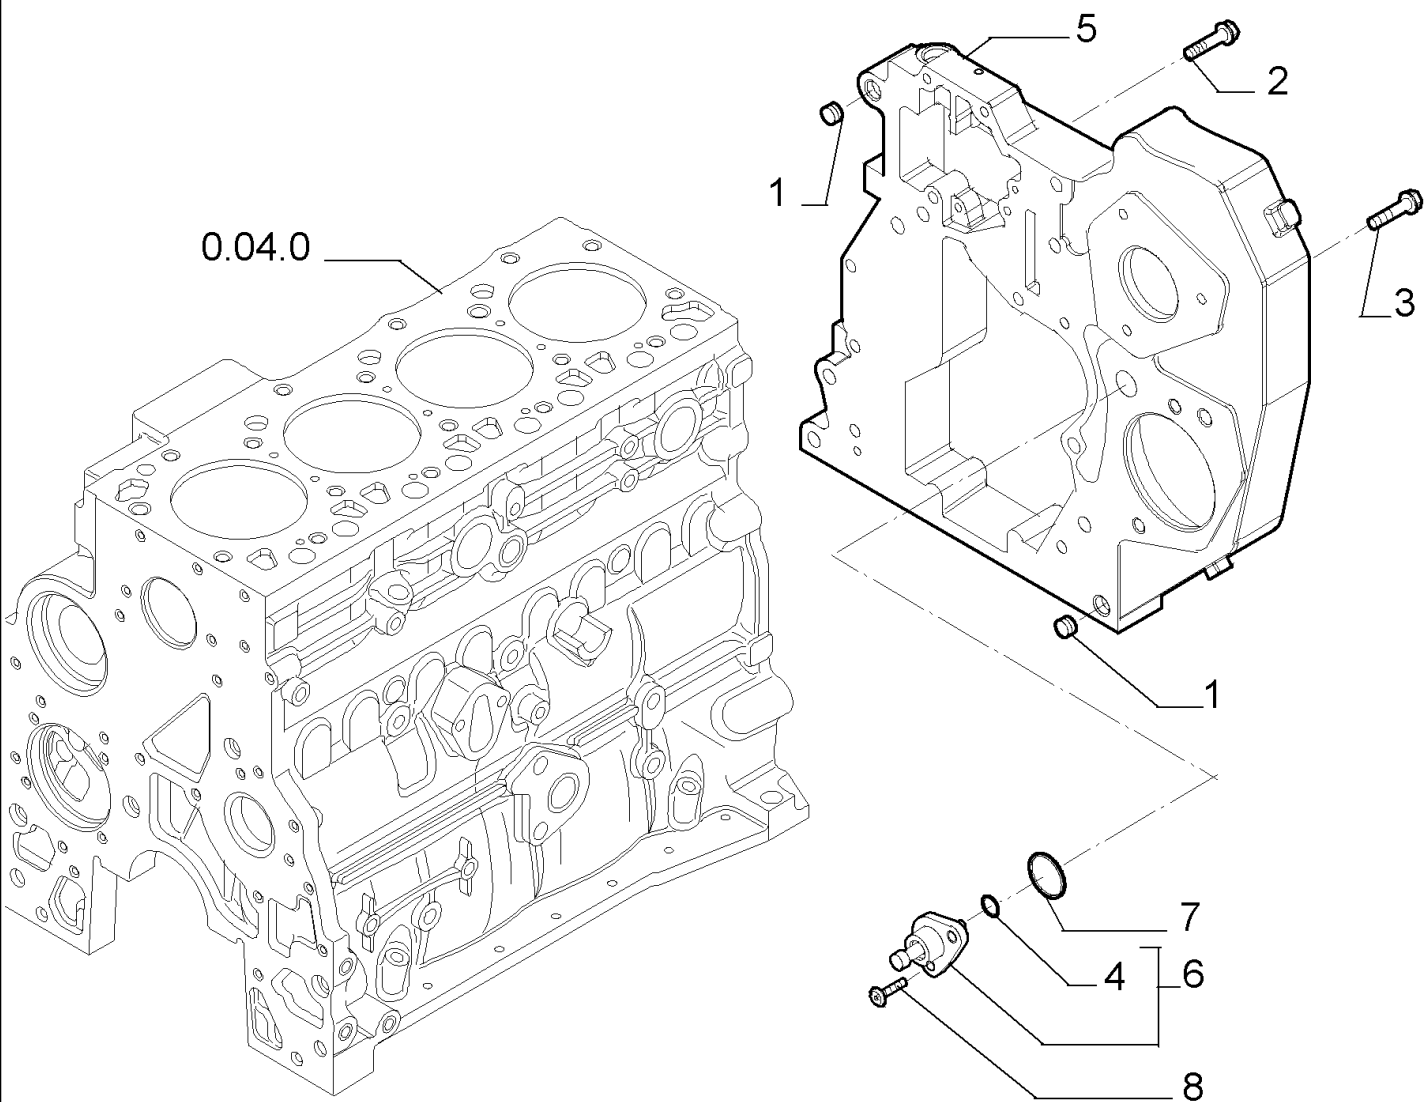

0.04.3(01) CRANKCASE COVERS

0.04.3(01) CRANKCASE COVERS

Ref	Part Number	Qty	Description
1	4899026	2	DOWEL,
2	4899091	4	SCREW, Hex Flg, M8 x 1.25 x 40,
3	4899093	5	SCREW, Hex Flg, M10 x 1.5 x 30,
3	4899073	2	SCREW, Hex Flg, M12 x 1.75 x 30,
4	17278080	1	O-RING,
5	504097906	1	COVER,
6	504074001	1	COVER, - ASSY
7	17278780	1	O-RING,
8	4895355	2	SCREW, 5X17