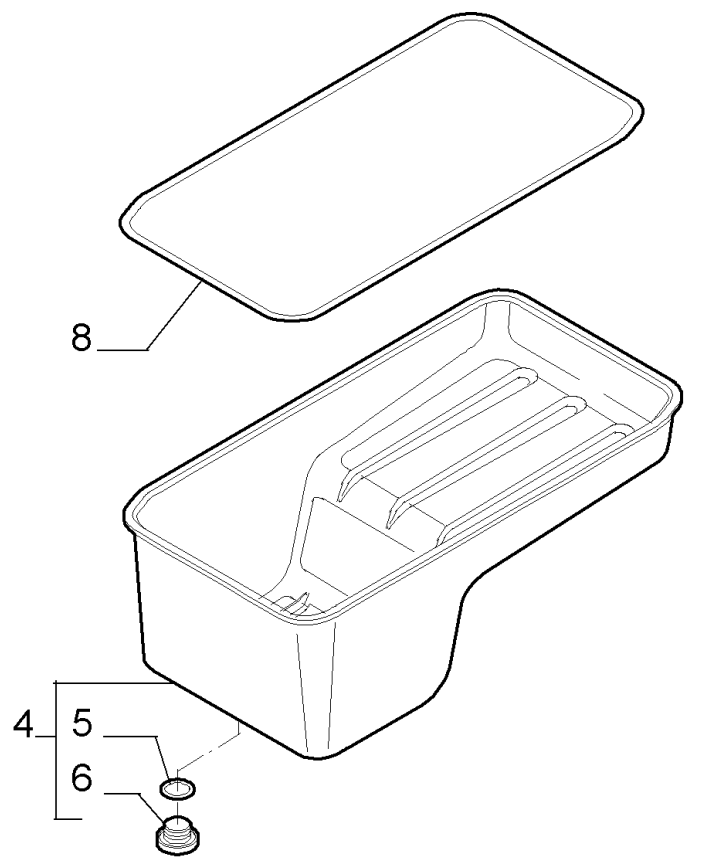

## 0.04.0(02) CRANKCASE

Ref	Part Number	Qty	Description
1	4894218	1	SCREW,
2	4895605	1	PLUG, 14X1.5 - ASSY
3	4899115	1	O-RING,
4	4899009	1	PLUG, 10X1.5 - ASSY
5	4899072	1	O-RING,
6	4895392	2	PLUG, 18X1.5 - ASSY
7	4895393	2	O-RING,
8	4895049	2	DOWEL,
9	4895180	8	TAPPET,
10	504047260	4	NOZZLE, LUB. OIL JET,

## 0.04.0(03) CRANKCASE

Ref	Part Number	Qty	Description
1	4899032	4	SCREW, Hex Flg, M10 x 1.5 x 25, 10x25
2	504076109	1	STIFFENER,

0.04.2(01) ENGINE OIL SUMP