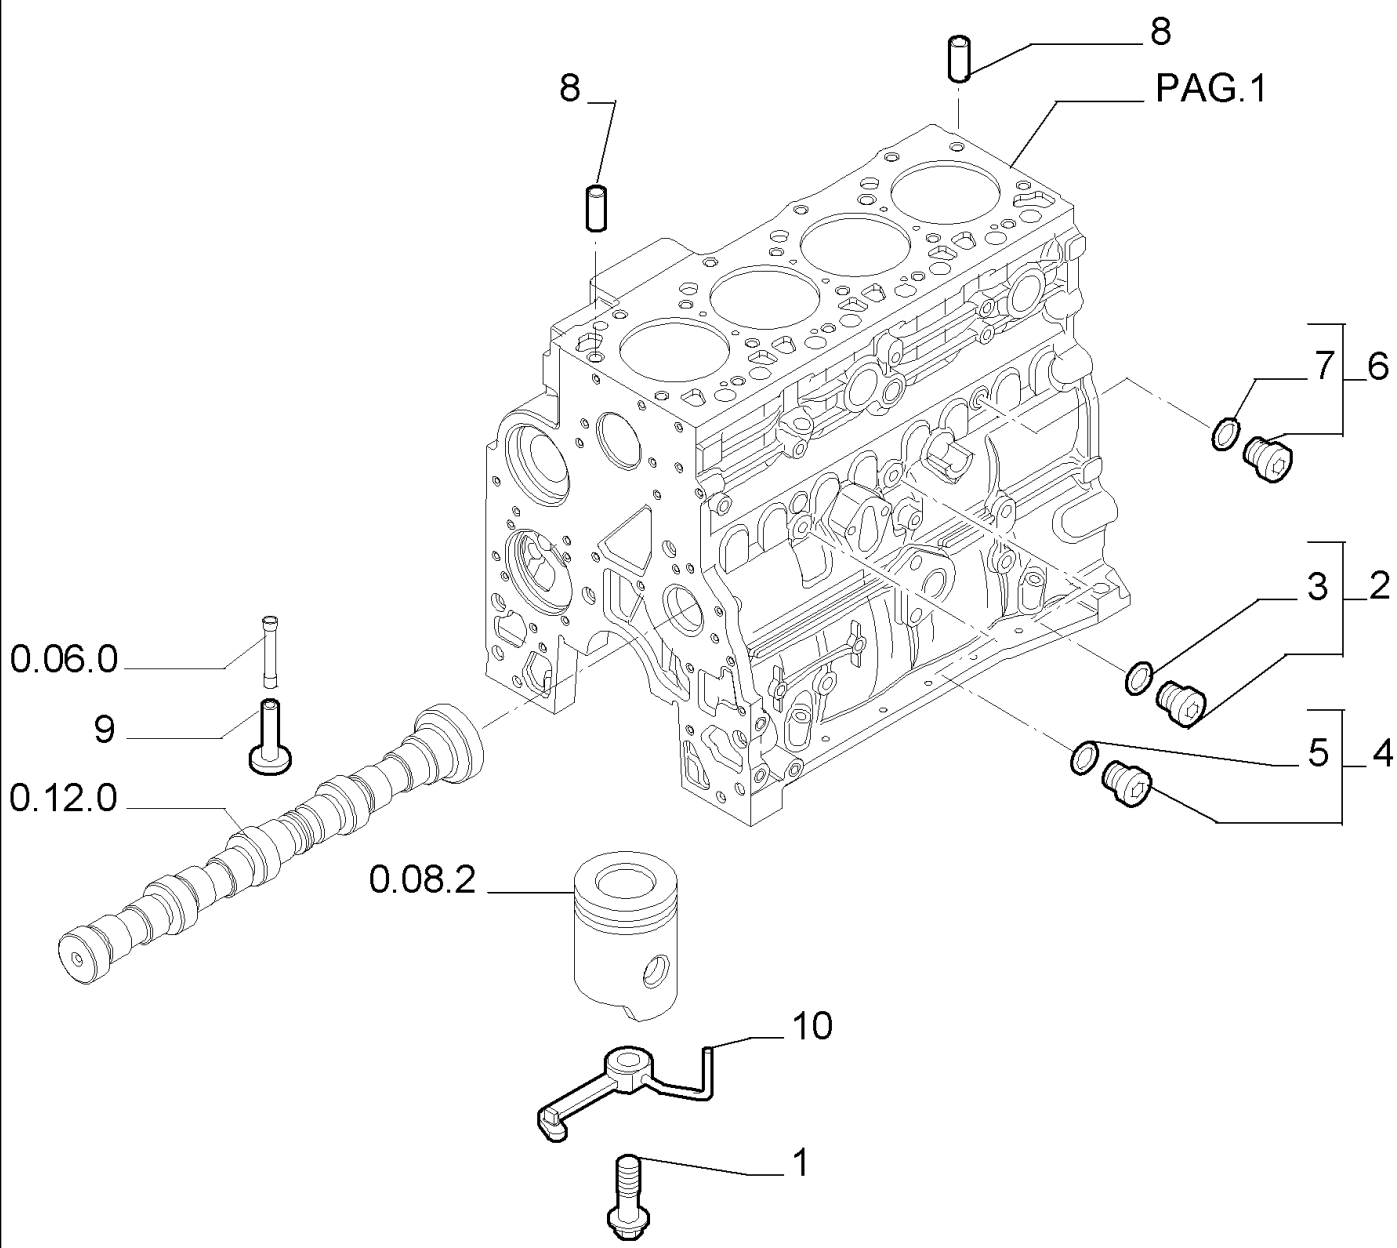

## 0.02.1(01) ENGINE

Ref	Part Number	Qty	Description
1	504091267	1	ENGINE, - ASSY (F4GE0484G*D600)
2	76088006	1	CONNECTOR, HYD.,
3	76088005	1	CONNECTOR, HYD.,

0.04.0(01) CRANKCASE

## 0.04.0(01) CRANKCASE

Ref	Part Number	Qty	Description
1	2830081	1	CYLINDER BLOCK, - ASSY
2	4899026	10	DOWEL,
3	4895039	3	PLUG,
4	4895038	4	PLUG,
5	4895228	2	PLUG,
6	4891353	10	SCREW, 12X120
7	4895040	2	BUSHING,

## 0.04.0(02) CRANKCASE

Ref	Part Number	Qty	Description
1	4894218	1	SCREW,
2	4895605	1	PLUG, 14X1.5 - ASSY
3	4899115	1	O-RING,
4	4899009	1	PLUG, 10X1.5 - ASSY
5	4899072	1	O-RING,
6	4895392	2	PLUG, 18X1.5 - ASSY
7	4895393	2	O-RING,
8	4895049	2	DOWEL,
9	4895180	8	TAPPET,
10	504047260	4	NOZZLE, LUB. OIL JET,

## 0.04.2(01) ENGINE OIL SUMP

Ref	Part Number	Qty	Description
1	16586324	2	SCREW, 8X20
2	4899091	14	SCREW, Hex Flg, M8 x 1.25 x 40,
3	4898301	1	GASKET,
4	504114348	1	PAN, ENGINE OIL, - ASSY
5	4895584	1	GASKET, 23.4X2.6
6	4894139	1	PLUG, 22X1.5
7	4897876	1	SPACER,
8	4897877	1	GASKET,
9	4891791	1	