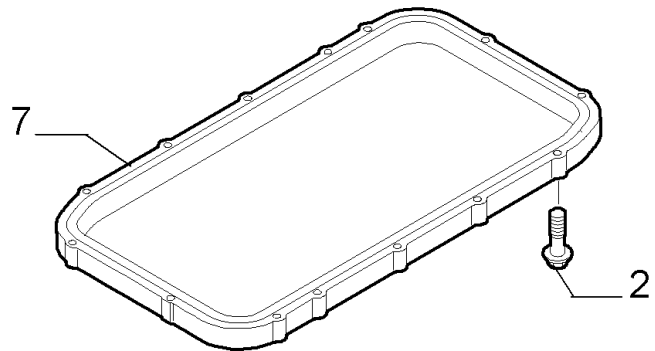

0.04.2(01) ENGINE OIL SUMP

0.04.2(01) ENGINE OIL SUMP

Ref	Part Number	Qty	Description
1	16586324	2	SCREW, 8X20
2	4899091	14	SCREW, Hex Flg, M8 x 1.25 x 40,
3	4898301	1	GASKET,
4	504114348	1	PAN, ENGINE OIL, - ASSY
5	4895584	1	GASKET, 23.4X2.6
6	4894139	1	PLUG, 22X1.5
7	4897876	1	SPACER,
8	4897877	1	GASKET,
9	4891791	1