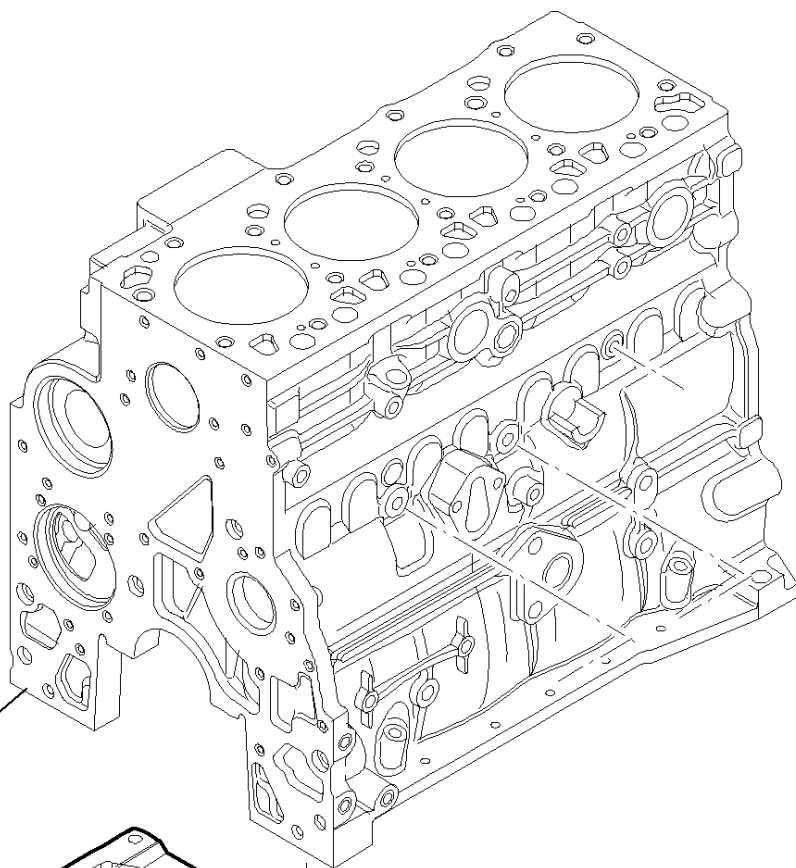

## 0.02.1(01) ENGINE

Ref	Part Number	Qty	Description
1	504091267	1	ENGINE, - ASSY (F4GE0484G*D600)
2	76088006	1	CONNECTOR, HYD.,
3	76088005	1	CONNECTOR, HYD.,

0.04.0(01) CRANKCASE

## 0.04.0(01) CRANKCASE

Ref	Part Number	Qty	Description
1	2830081	1	CYLINDER BLOCK, - ASSY
2	4899026	10	DOWEL,
3	4895039	3	PLUG,
4	4895038	4	PLUG,
5	4895228	2	PLUG,
6	4891353	10	SCREW, 12X120
7	4895040	2	BUSHING,

## 0.04.0(02) CRANKCASE

Ref	Part Number	Qty	Description
1	4894218	1	SCREW,
2	4895605	1	PLUG, 14X1.5 - ASSY
3	4899115	1	O-RING,
4	4899009	1	PLUG, 10X1.5 - ASSY
5	4899072	1	O-RING,
6	4895392	2	PLUG, 18X1.5 - ASSY
7	4895393	2	O-RING,
8	4895049	2	DOWEL,
9	4895180	8	TAPPET,
10	504047260	4	NOZZLE, LUB. OIL JET,

## 0.04.2(01) ENGINE OIL SUMP

Ref	Part Number	Qty	Description
1	16586324	2	SCREW, 8X20
2	4899091	14	SCREW, Hex Flg, M8 x 1.25 x 40,
3	4898301	1	GASKET,
4	504114348	1	PAN, ENGINE OIL, - ASSY
5	4895584	1	GASKET, 23.4X2.6
6	4894139	1	PLUG, 22X1.5
7	4897876	1	SPACER,
8	4897877	1	GASKET,
9	4891791	1	