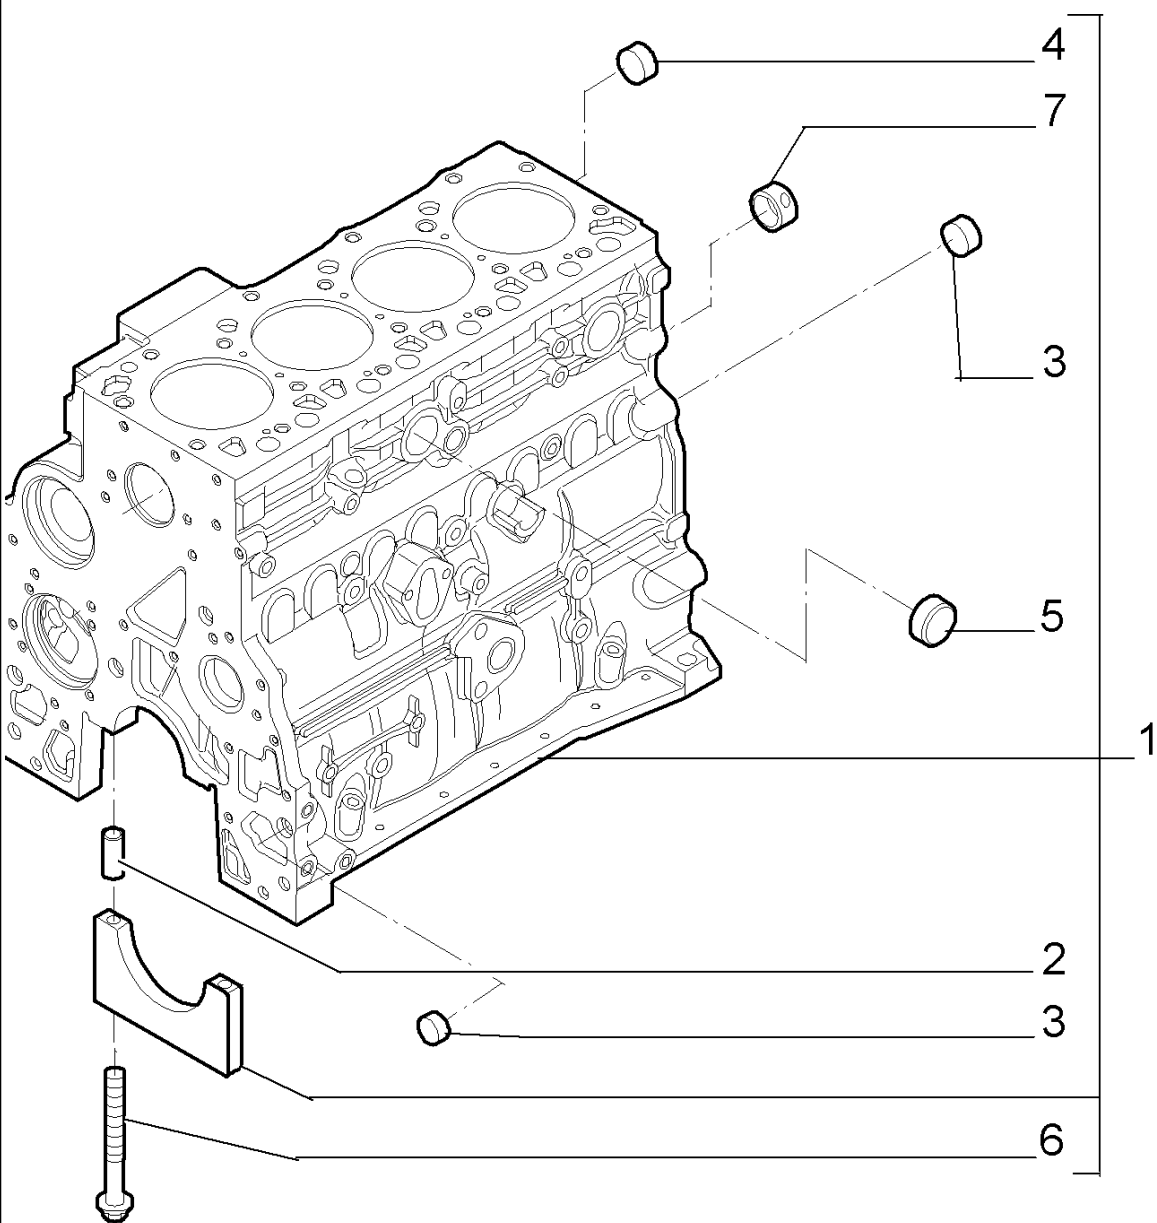

## 0.02.1(01) ENGINE

Ref	Part Number	Qty	Description
1	504091267	1	ENGINE, - ASSY (F4GE0484G*D600)
2	76088006	1	CONNECTOR, HYD.,
3	76088005	1	CONNECTOR, HYD.,

0.04.0(01) CRANKCASE

## 0.04.0(01) CRANKCASE

Ref	Part Number	Qty	Description
1	2830081	1	CYLINDER BLOCK, - ASSY
2	4899026	10	DOWEL,
3	4895039	3	PLUG,
4	4895038	4	PLUG,
5	4895228	2	PLUG,
6	4891353	10	SCREW, 12X120
7	4895040	2	BUSHING,

## 0.04.0(02) CRANKCASE

Ref	Part Number	Qty	Description
1	4894218	1	SCREW,
2	4895605	1	PLUG, 14X1.5 - ASSY
3	4899115	1	O-RING,
4	4899009	1	PLUG, 10X1.5 - ASSY
5	4899072	1	O-RING,
6	4895392	2	PLUG, 18X1.5 - ASSY
7	4895393	2	O-RING,
8	4895049	2	DOWEL,
9	4895180	8	TAPPET,
10	504047260	4	NOZZLE, LUB. OIL JET,

## 0.04.2(01) ENGINE OIL SUMP

Ref	Part Number	Qty	Description
1	16586324	2	SCREW, 8X20
2	4899091	14	SCREW, Hex Flg, M8 x 1.25 x 40,
3	4898301	1	GASKET,
4	504114348	1	PAN, ENGINE OIL, - ASSY
5	4895584	1	GASKET, 23.4X2.6
6	4894139	1	PLUG, 22X1.5
7	4897876	1	SPACER,
8	4897877	1	GASKET,
9	4891791	1	