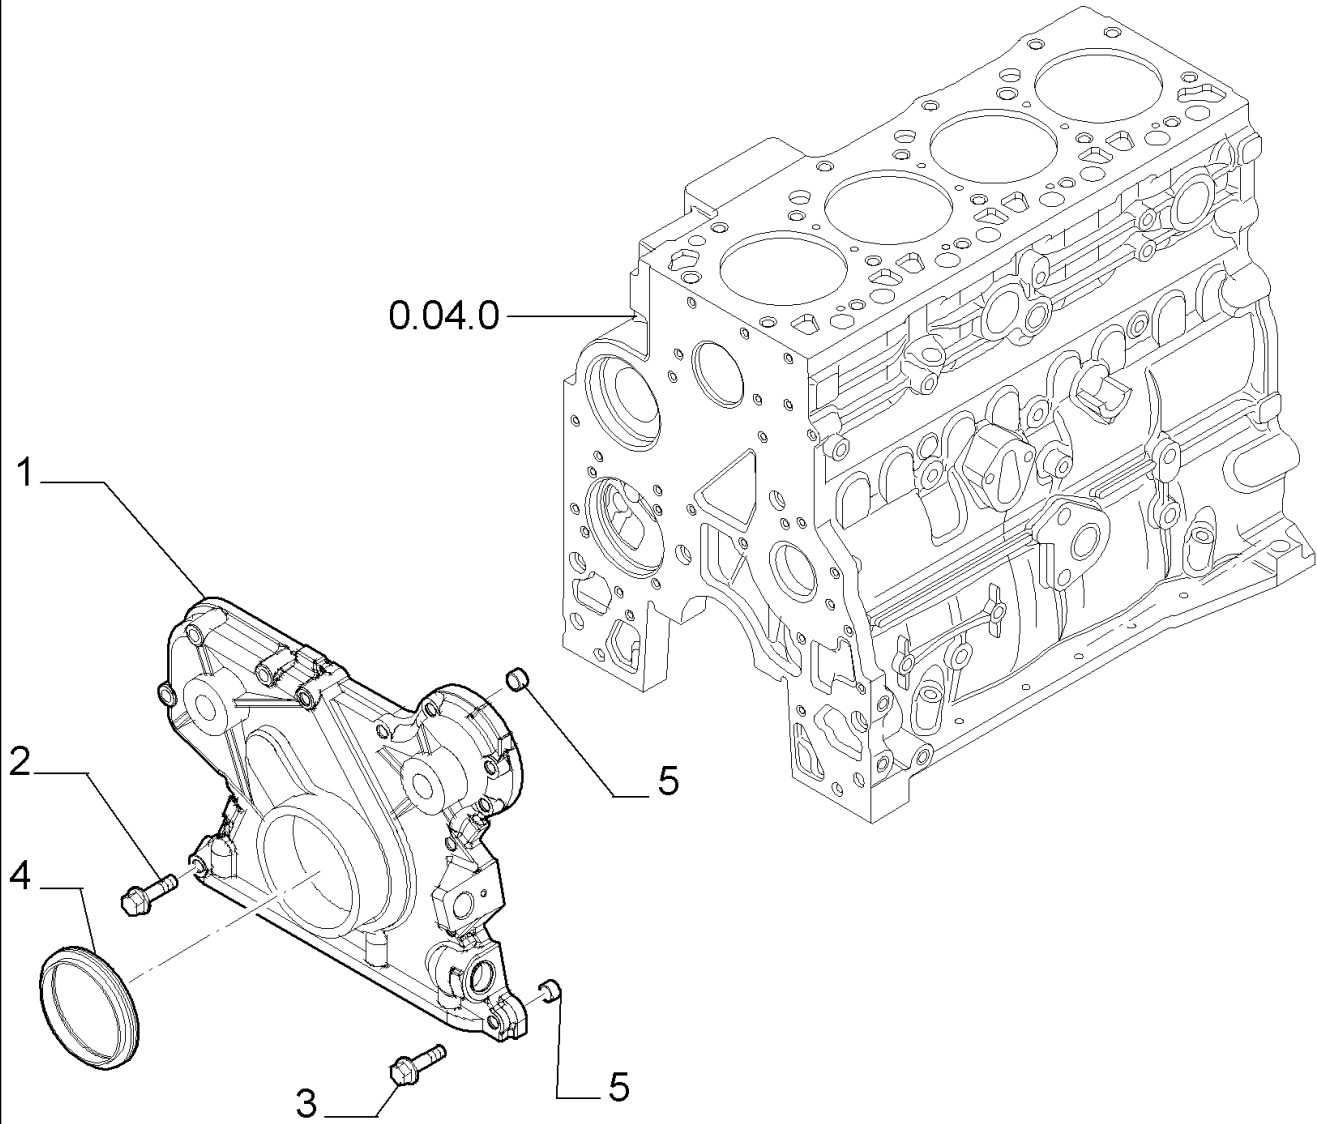

0.04.3(02) CRANKCASE COVERS

0.04.3(02) CRANKCASE COVERS

Ref	Part Number	Qty	Description
1	4897026	1	COVER, - FRONT
2	4899078	5	SCREW, Hex Flg, M8 x 1.25 x 45,
3	4899063	8	SCREW, Hex Flg, M8 x 1.25 x 30,
4	4890832	1	GASKET,
5	4891209	2	DOWEL,