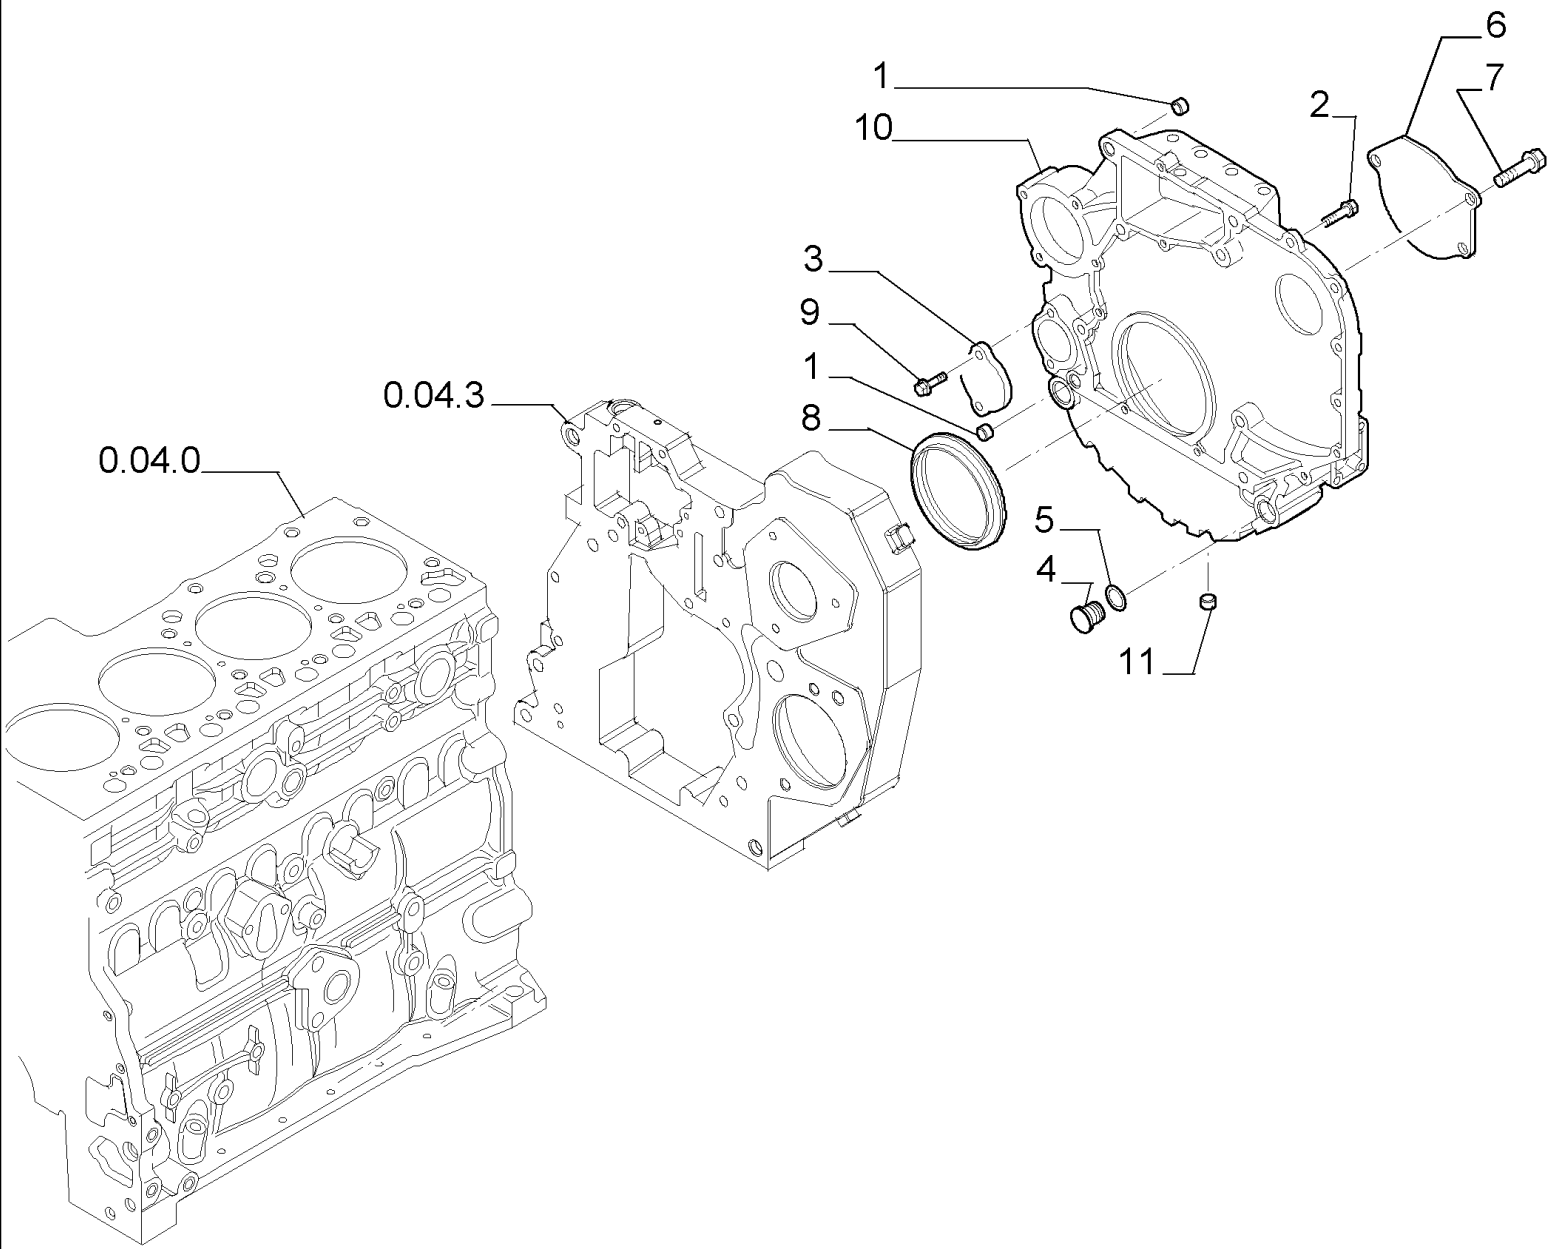

0.04.3(03) CRANKCASE COVERS

0.04.3(03) CRANKCASE COVERS

Ref	Part Number	Qty	Description
1	4899026	2	DOWEL,
2	4899109	3	SCREW, Hex, M10 x 1.5 x 80,
2	4892915	7	SCREW, M10x1.5x40
2	4899076	5	SCREW, Hex Flg, M12 x 1.75 x 80, M12x80
2	4899074	2	SCREW, Hex Flg, M12 x 1.75 x 120,
2	4899143	1	SCREW, Hex Flg, M10 x 1.5 x 140,
2	504080094	2	SCREW, M10x35
3	4895358	1	COVER,
4	4895378	2	PLUG,
5	4895379	2	O-RING, M21.82 ID x 3.53 Thk
6	504030423	1	COVER,
7	16586324	3	SCREW,
8	4890833	1	GASKET,
9	4899103	2	SCREW, Hex Flg, M8 x 1.25 x 12, M8x17
10	504069775	1	COVER,
11	4895079	1	PLUG,