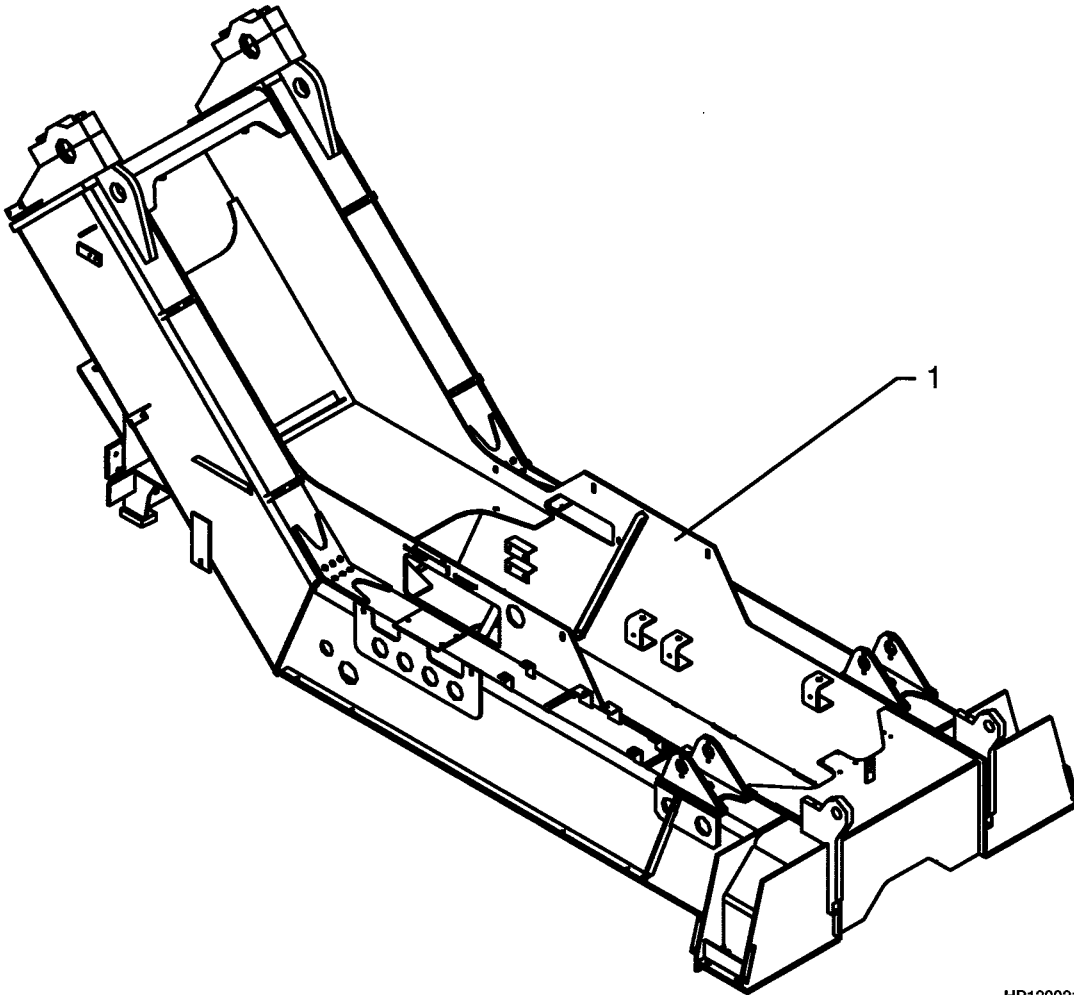

This Parts Manual is divided into 13 major sections which are listed above. Quick reference to these sections can be made by placing the right thumb on the tab of the desired section, bending the book back and thumbing the pages to the corresponding tab.

1

FRAME

SECTION 1
FRAME

DESCRIPTION	PAGE
COUNTERWEIGHT	1-8
COWLING	1-7
FRAME	1-2
HOOD AND FENDERS	1-4
WIRE HARNESS	
S/N A228-01510⇒	1-10

FRAME (Figure 1-1)

HP120021

ITEM	PART NO.	DESCRIPTION	QTY
1	1472154	Frame	1