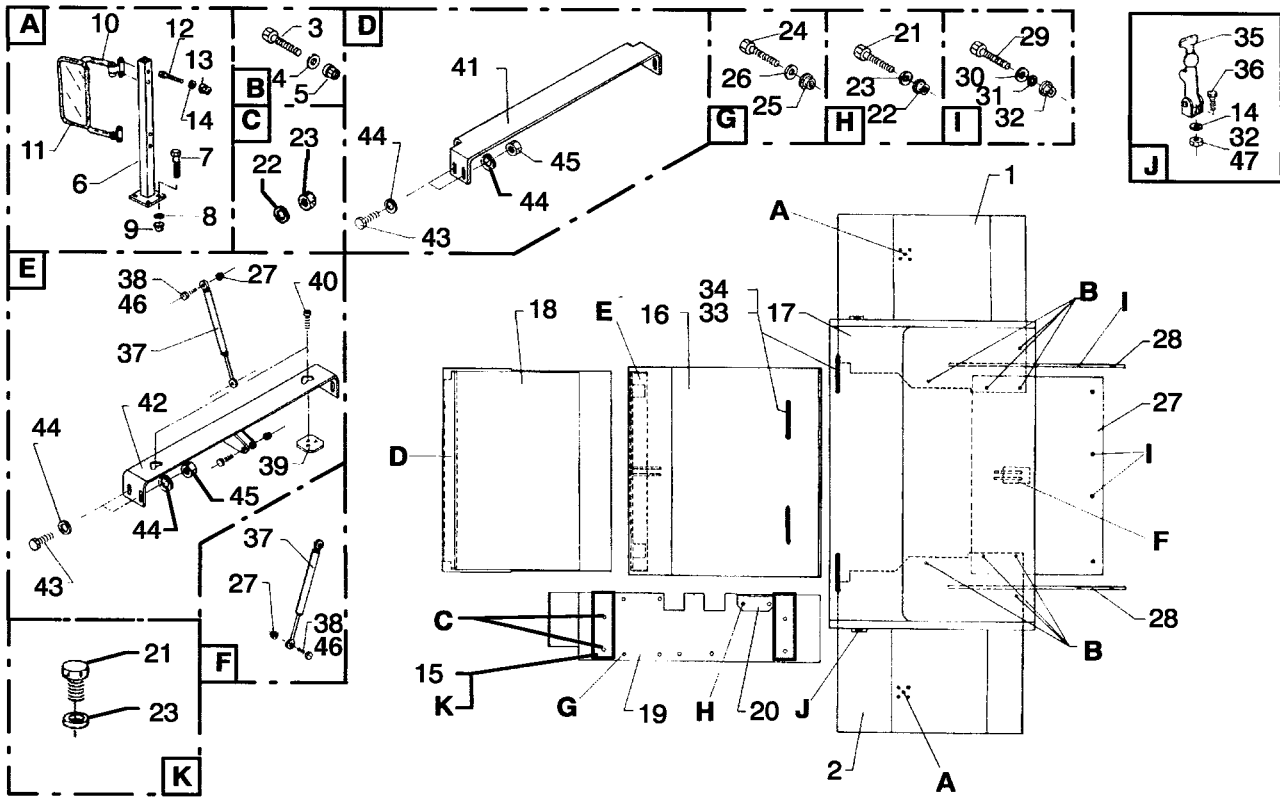

HOOD AND FENDERS (Figure 1-2)

HP120022

HOOD AND FENDERS

ITEM	PART NO.	DESCRIPTION	QTY
1	1472155	Fender	1
2	1472157	Fender	1
3	1471127	Bolt	12
4	1472158	Washer	24
5	1468174	Nut	12
6	1472159	Support.....	2
7	1472165	Bolt	8
8	a 1468907	Washer	8
8	b 1469191	Washer	8
9	1470955	Nut	8
10	1472166	Support.....	2
11	1472167	Mirror	2
12	1472203	Bolt	8
13	1472204	Nut	8
14	a 1469191	Washer	10
15	1472205	Support.....	2
16	1472206	Cover	1
17	1472208	Cover	1
18	a 1472209	Cover	1
18	b 1519073	Cover	1
19	1472210	Cover	1
20	1472211	Plate	1
21	1468371	Nut	6
22	1468893	Nut	6
23	1469149	Washer	10
24	a 1468946	Bolt	4
24	b 1471127	Bolt	4
25	a 1470942	Nut	4
25	b 1468174	Nut	4
26	a 1469857	Washer	4
26	b 1472158	Washer	4
27	1468223	Nut	8
28	1472216	Baffle	2
29	287816	Capscrew.....	30
30	1468159	Washer	30
31	1472217	Washer	30
32	1468262	Nut	32
33	1472218	Handle	4
34	a 1469000	Bolt	8
34	b 1519074	Bolt	8
35	1472220	Lock	2
36	a 292501	Capscrew.....	2
36	b 1519075	Bolt	2
37	1472222	Gas Spring.....	2
38	a 1469692	Bolt	4
38	b 1519076	Axle.....	4
39	1472224	Plate	2
	a 1468138	Bolt (Includes Item).....	6
40	b 1473132	Bolt	6
41	a 1472225	Bracket.....	1