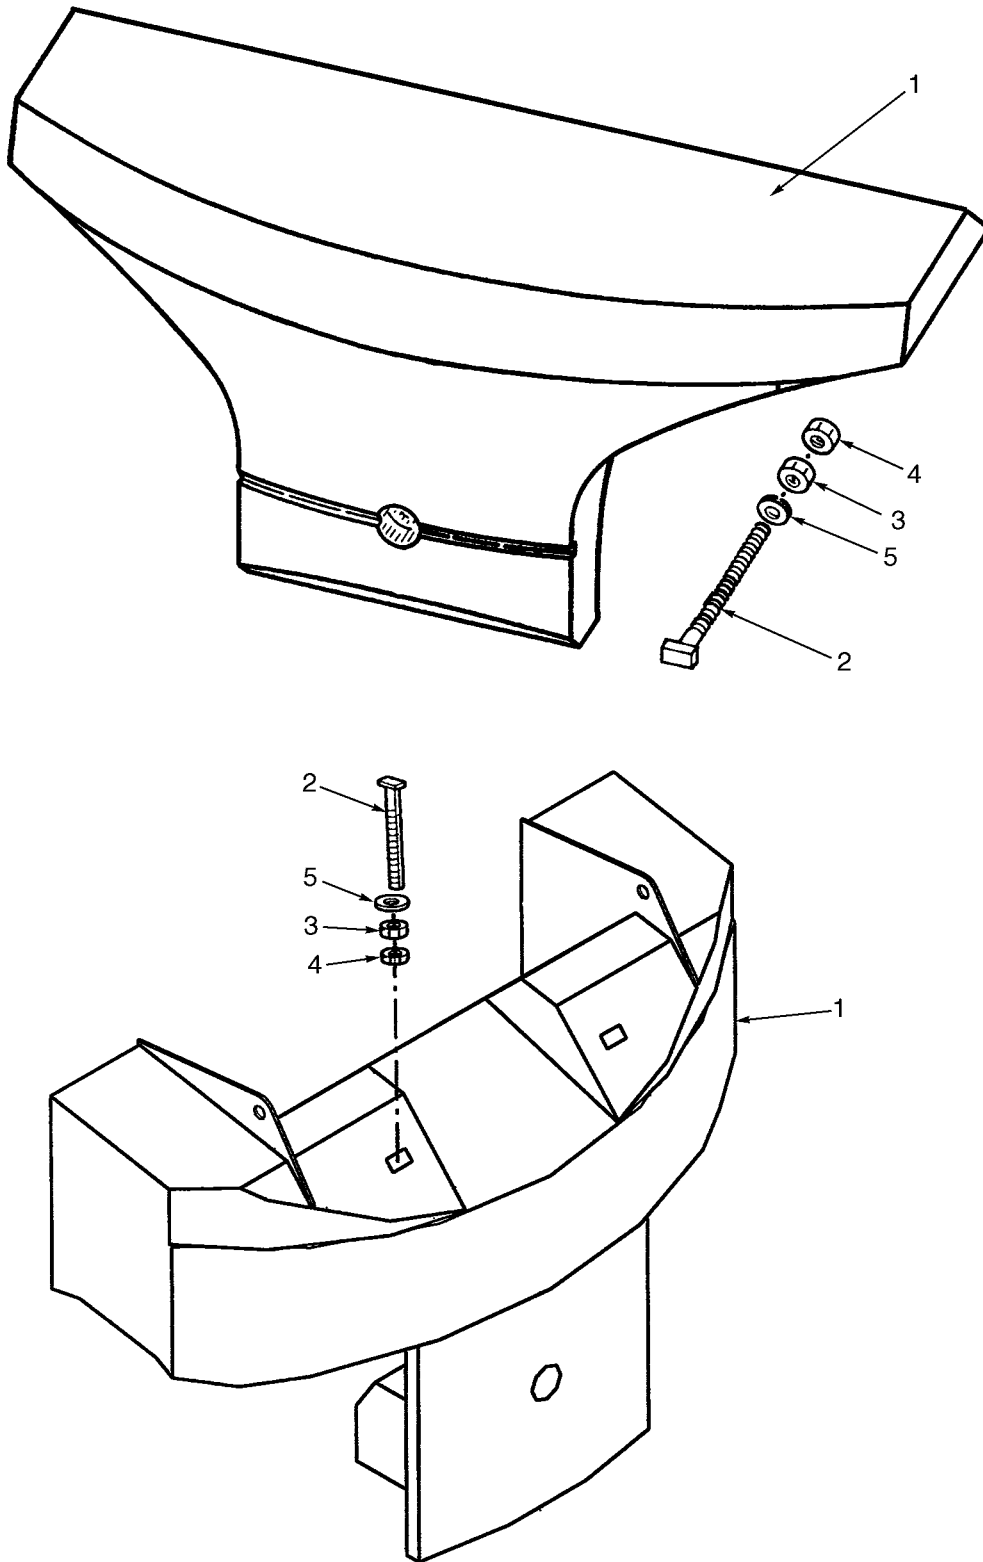

COUNTERWEIGHT (Figure 1-4)

HP120024

COUNTERWEIGHT

ITEM	PART NO.	DESCRIPTION	QTY
1	a 1472271	Counterweight	1
1	b 1519084	Counterweight	1
2	1472270	Bolt	2
3	1468956	Nut	2
4	1468957	Nut	2
5	1468958	Washer	2

FOOTNOTES:

a S/N A228-01501 ⇔ S/N A228-01509

b S/N A228-01510 ⇒