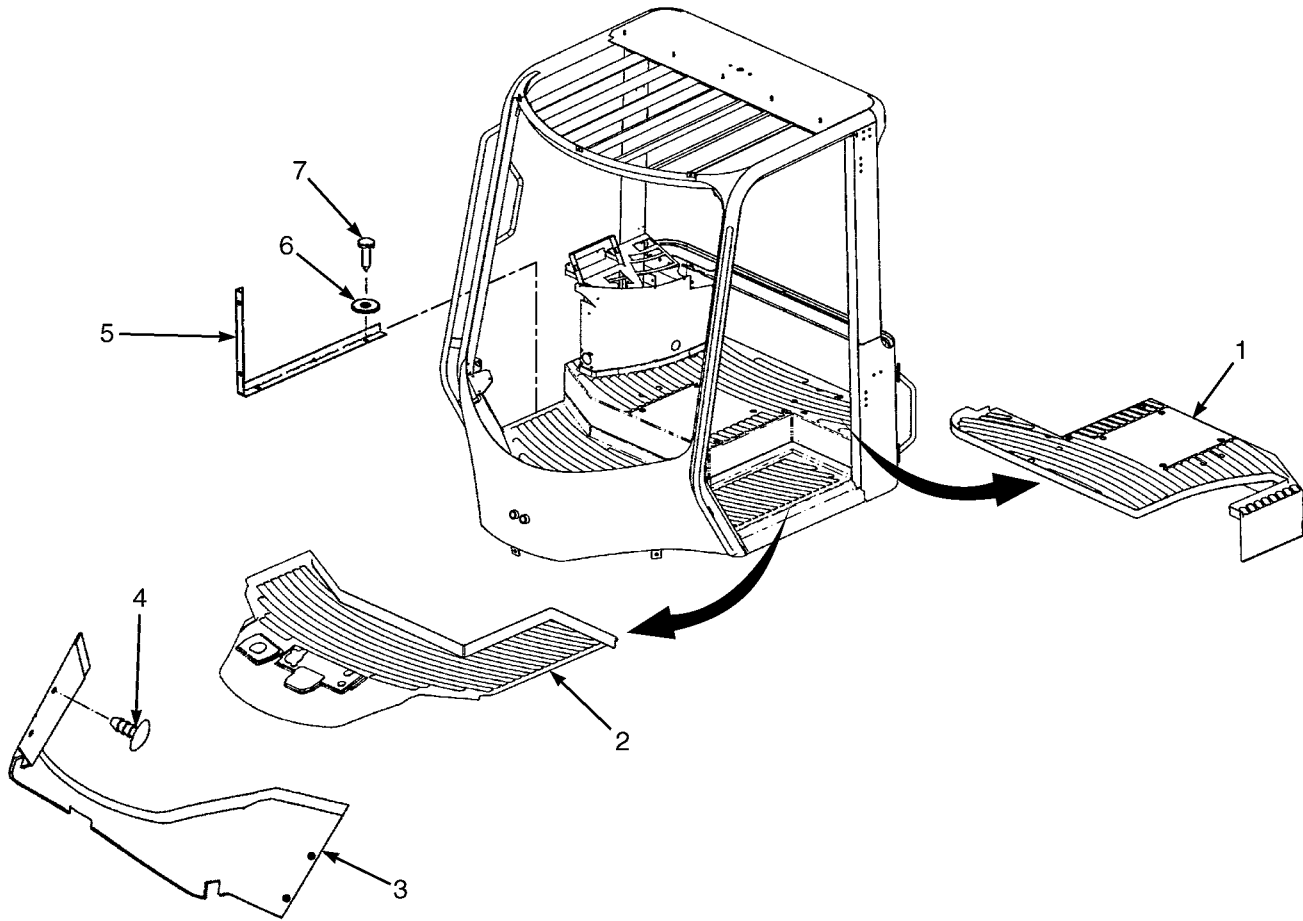

CAB FLOORMATS (Figure 1-11)

HP120784

CAB FLOORMATS

ITEM	PART NO.	DESCRIPTION	QTY
1	1493282	Floormat (Seat).....	1
2	1493281	Floormat (Main)	1
3	1493283	Floormat (Cowl)	1
4	1498364	Buckler.....	4
5	1498365	Strip	1
6	1492140	Washer	37
7	1468318	Screw.....	14