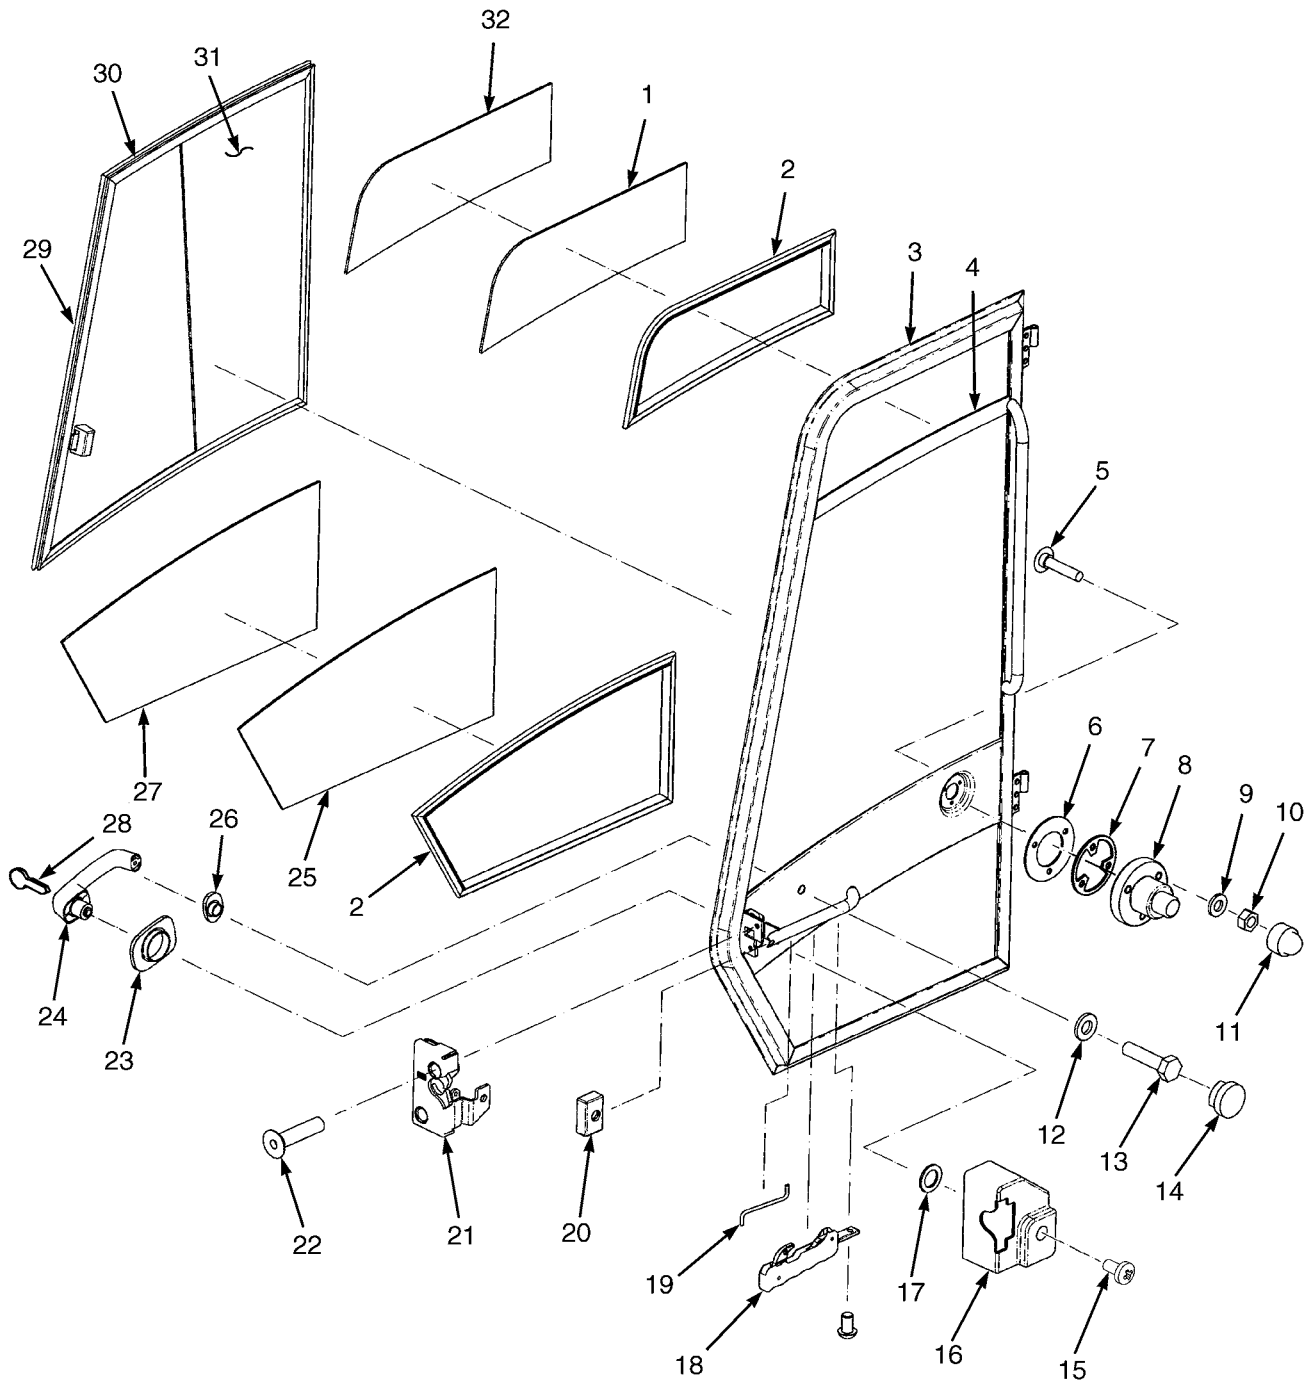

STEEL DOOR (Figure 1-9) RIGHT HAND

HP120796

**STEEL DOOR
RIGHT HAND**

ITEM	PART NO.	DESCRIPTION	QTY
	1553404	Door Assembly (RH).....	1
1	1558297	Window (Upper)	1
2	1558299	Seal	4
3	1515337	Seal	5
4	1558292	Frame	1
5	1558307	Screw	3
6	1495454	Seal	1
7	1495456	Washer	1
8	1559691	Hold-Open	1
9	1506738	Washer	3
10	316834	Nut.....	3
11	1493397	Cover.....	3
12	1468321	Washer	1
13	287816	Capscrew	1
14	1558300	Cap.....	1
15	1493308	Bolt	1
16	1495435	Cover.....	1
17	1558303	Washer	1
18	1558305	Remote Control (Door Handle).....	1
19	1558306	Rod (Connector).....	1
20	1558302	Plate (Door Handle).....	1
21	1558301	Latch Assembly	1
22	296229	Capscrew	2
23	1495372	Seal	1
24	1495371	Handle (Push Button).....	1
25	1558295	Window (Lower)	1
26	1495431	Seal	1
27	1558296	Frame (Window) (Lower).....	1
28	1593629	Key	1
29	1595802	Glue Kit (Sliding Window).....	AR
30	1558294	Seal	1
31	1558293	Window (Main)	1
31	1542548	Shim (Rubber).....	1
31	1483226	Latch (Sliding Window)	1
32	1558298	Frame (Window) (Upper).....	1