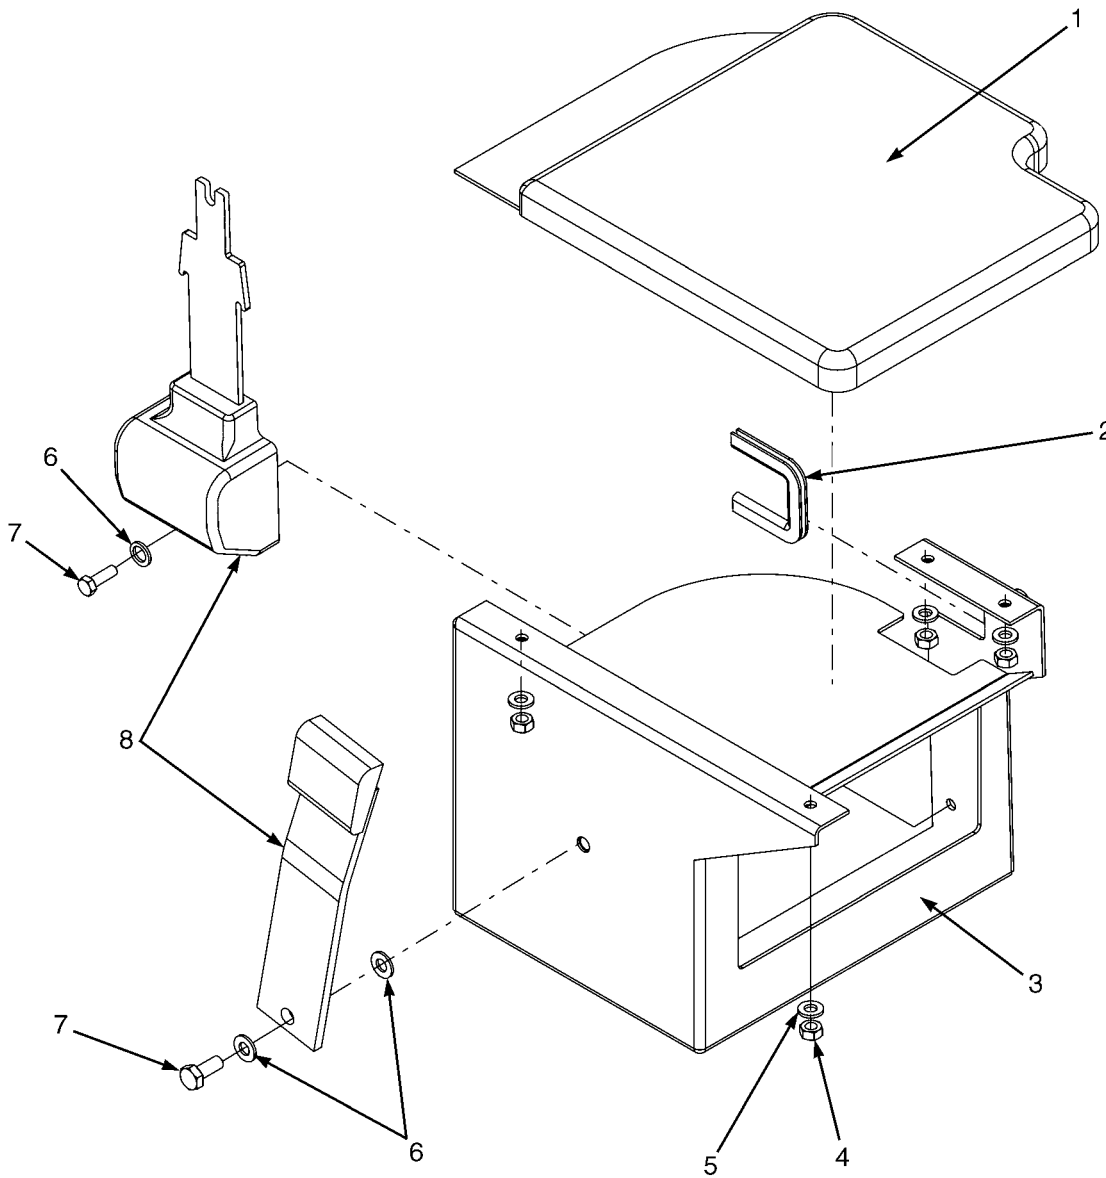

TRAINING SEAT (Figure 1-15)

HP120772

ITEM	PART NO.	DESCRIPTION	QTY
	1497822	Seat Assembly.....	1
1	1499936	Cover (Top).....	1
2	1498336	Edge Protector	AR
3	1506677	Seat (Bottom)	1
4	136687	Nut.....	4
5	320156	Washer	4
6	1498338	Washer	3
7	293628	Capscrew	2
8	1461081	Seat Belt Kit.....	1