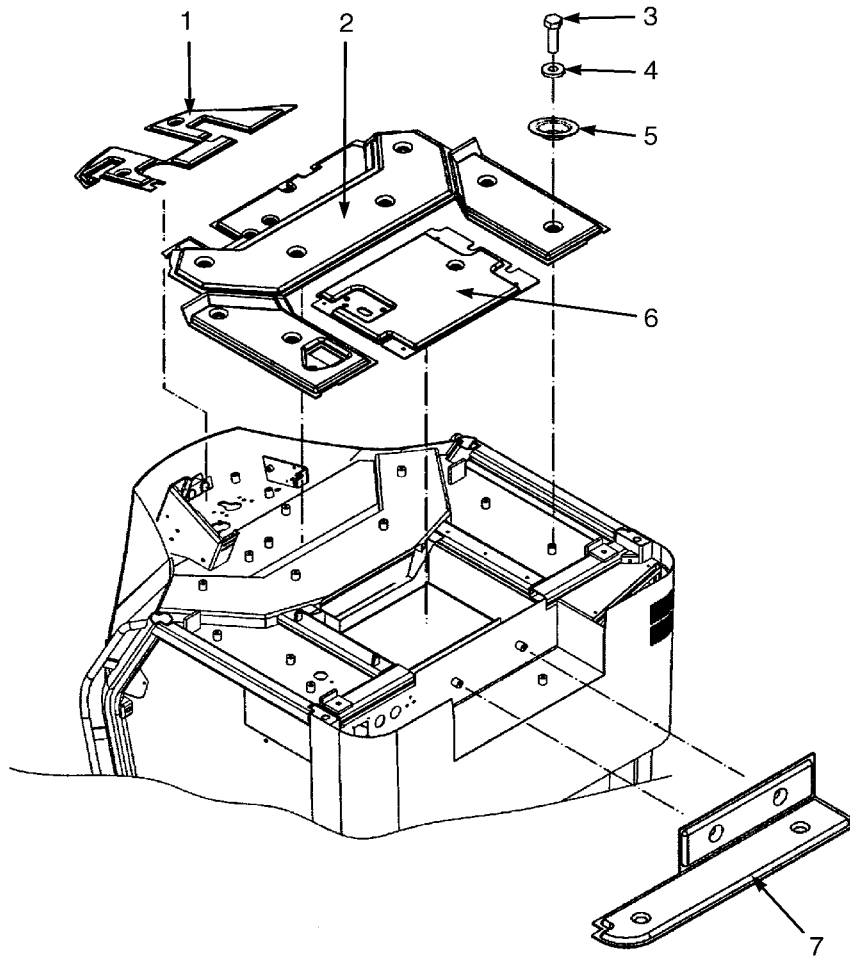

CAB SOUND REDUCTION (Figure 1-12)

HP120781

ITEM	PART NO.	DESCRIPTION	QTY
1	1567942	Insulation (Front).....	1
2	1498370	Insulation (Main).....	1
3	292514	Capscrew.....	20
4	320160	Washer.....	20
5	1498373	Plate (Fixing).....	20
6	1498372	Insulation (Heater).....	1
7	1498371	Insulation (Rear).....	1