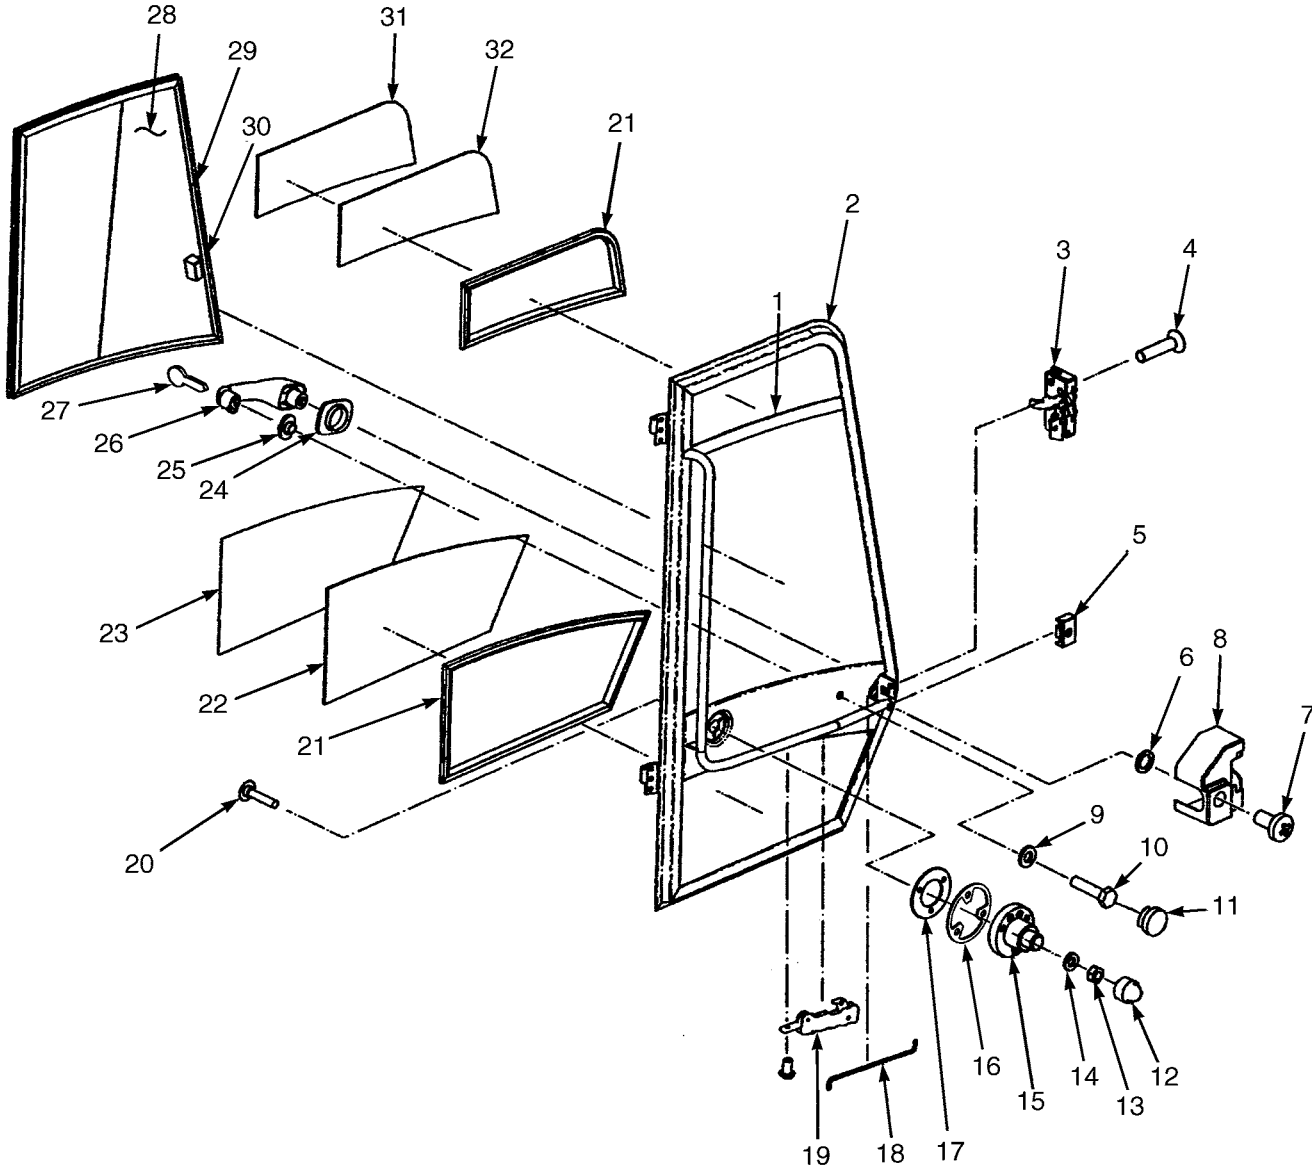

STEEL DOOR (Figure 1-9) RIGHT HAND

HP120796

**STEEL DOOR
RIGHT HAND**

ITEM	PART NO.	DESCRIPTION	QTY
	1553404	Door Assembly (RH).....	1
1	1558297	Window (Upper)	1
2	1558299	Seal	4
3	1515337	Seal	5
4	1558292	Frame	1
5	1558307	Screw	3
6	1495454	Seal	1
7	1495456	Washer	1
8	1559691	Hold-Open	1
9	1506738	Washer	3
10	316834	Nut.....	3
11	1493397	Cover.....	3
12	1468321	Washer	1
13	287816	Capscrew	1
14	1558300	Cap.....	1
15	1493308	Bolt	1
16	1495435	Cover.....	1
17	1558303	Washer	1
18	1558305	Remote Control (Door Handle).....	1
19	1558306	Rod (Connector).....	1
20	1558302	Plate (Door Handle).....	1
21	1558301	Latch Assembly	1
22	296229	Capscrew	2
23	1495372	Seal	1
24	1495371	Handle (Push Button).....	1
25	1558295	Window (Lower)	1
26	1495431	Seal	1
27	1558296	Frame (Window) (Lower).....	1
28	1593629	Key	1
29	1595802	Glue Kit (Sliding Window).....	AR
30	1558294	Seal	1
31	1558293	Window (Main)	1
31	1542548	Shim (Rubber).....	1
31	1483226	Latch (Sliding Window)	1
32	1558298	Frame (Window) (Upper).....	1

STEEL DOOR (Figure 1-10) LEFT HAND

HP120797

**STEEL DOOR
LEFT HAND**

ITEM	PART NO.	DESCRIPTION	QTY
	1553405	Door Assembly (LH)	1
1	1558440	Frame	1
2	1515337	Seal	5
3	1558446	Latch Assembly	1
4	296229	Capscrew	2
5	1558302	Plate	1
6	1558303	Washer	1
7	1493308	Bolt	1
8	1495438	Cover	1
9	1468321	Washer	1
10	287816	Capscrew	1
11	1558300	Cap	1
12	1493397	Cover	3
13	316834	Nut	3
14	1506738	Washer	3
15	1559691	Hold-Open	1
16	1495456	Washer	1
17	1495454	Seal	1
18	1558447	Rod (Connector)	1
19	1558305	Remote Control	1
20	1558307	Screw	3
21	1558299	Seal	4
22	1558442	Window (Door) (Lower)	1
23	1558443	Frame (Window) (Lower)	1
24	1495372	Seal	1
25	1495431	Seal	1
26	1495371	Handle (Push Button)	1
27	1593629	Key	1
28	1558441	Window (Main)	1
28	1542548	Shim (Rubber)	1
28	1483226	Latch (Sliding Window)	1
29	1558294	Seal	AR
30	1595802	Glue Kit (Sliding Window)	AR
31	1558445	Frame (Window) (Upper)	1
32	1558444	Window (Door) (Upper)	1