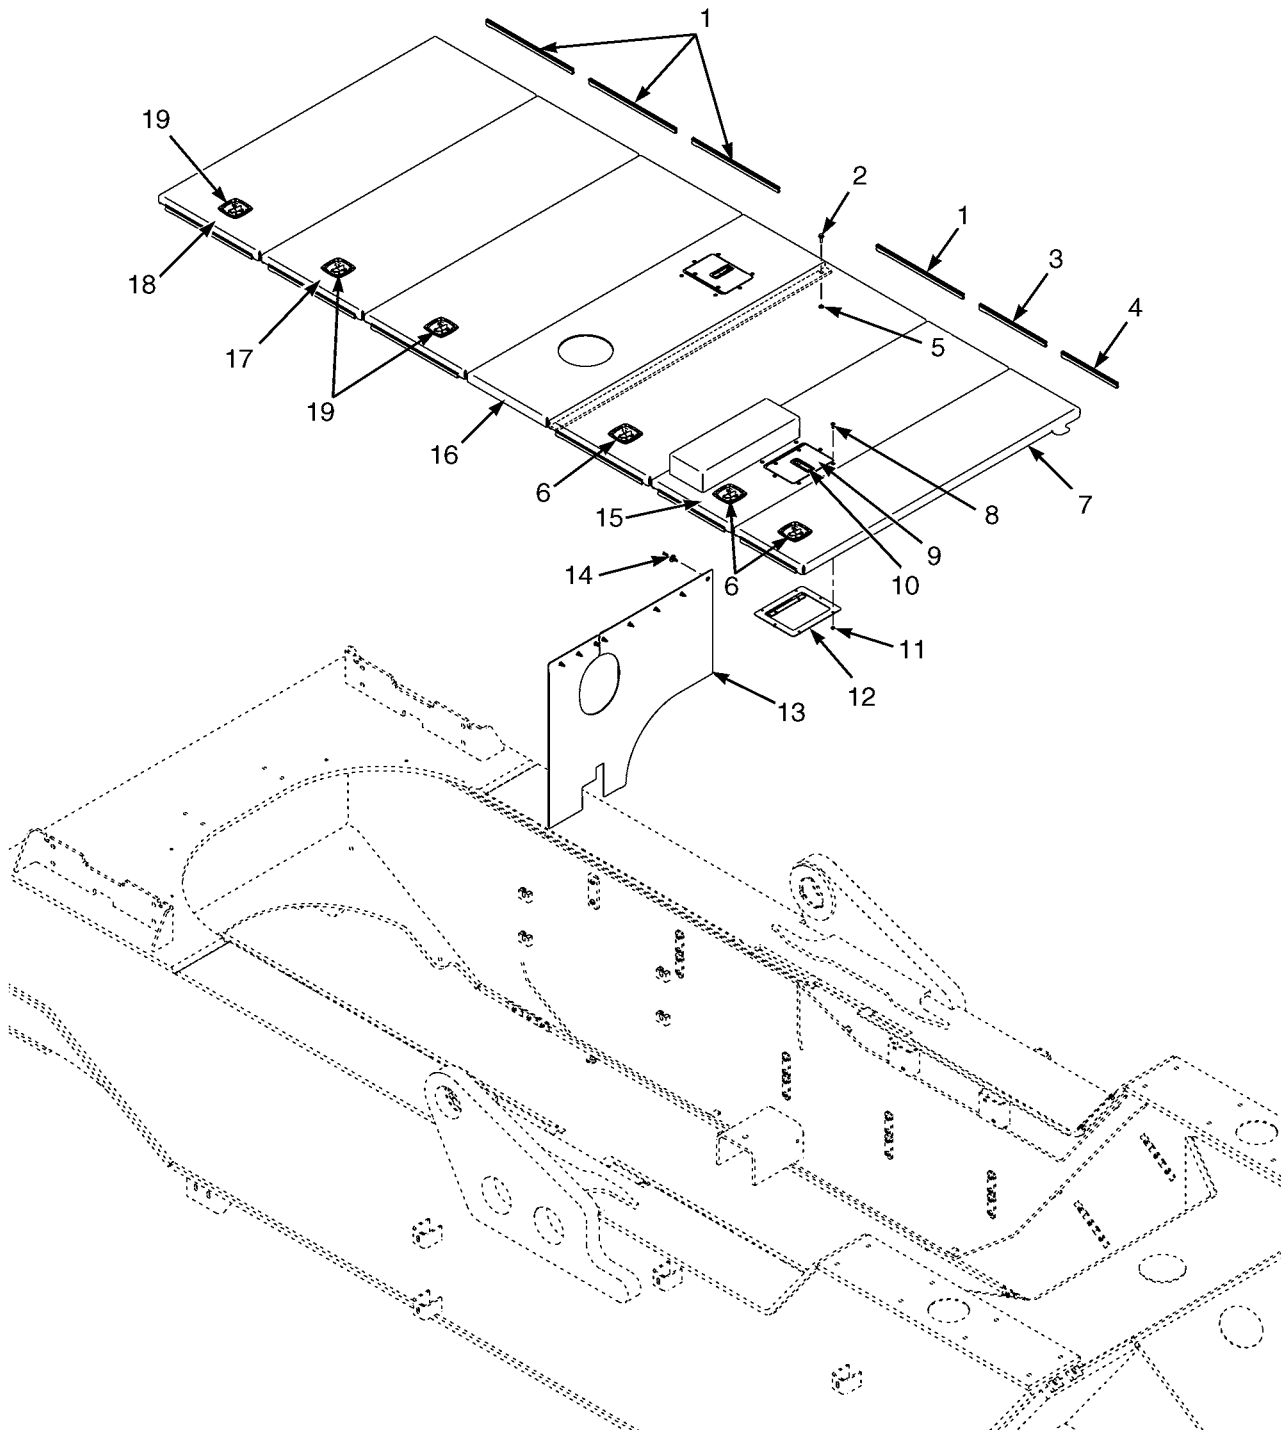

COVERS (Figure 1-1)

HP120747

COVERS

ITEM	PART NO.	DESCRIPTION	QTY
1	1553193	Trim Seal.....	8
2	132861	Capscrew.....	4
3	1553194	Trim Seal.....	2
4	1553195	Trim Seal.....	2
5	320158	Washer	4
6	1553504	Latch (Locking)	3
7	1552308	Cover (Rear)	1
8	296216	Capscrew.....	16
9	1539435	Plate	2
10	1530513	Latch.....	2
11	302399	Nut	16
12	1539438	Bracket.....	2
13	1560453	Screen (Turbo Protection).....	1
14	1484308	Rivet.....	8
15	1552305	Cover (Engine).....	1
16	1574132	Cover (Pre-Cleaner)	1
17	1552303	Cover (Intermediate).....	3
18	1552500	Cover (Front).....	1
19	1553505	Latch (Non-Locking)	3
	1608885	Dust Cover (Under Engine) (Not Illusrated).....	3
	320158	Washer (Not Illusrated).....	12
	176640	Capscrew (Not Illusrated)	12