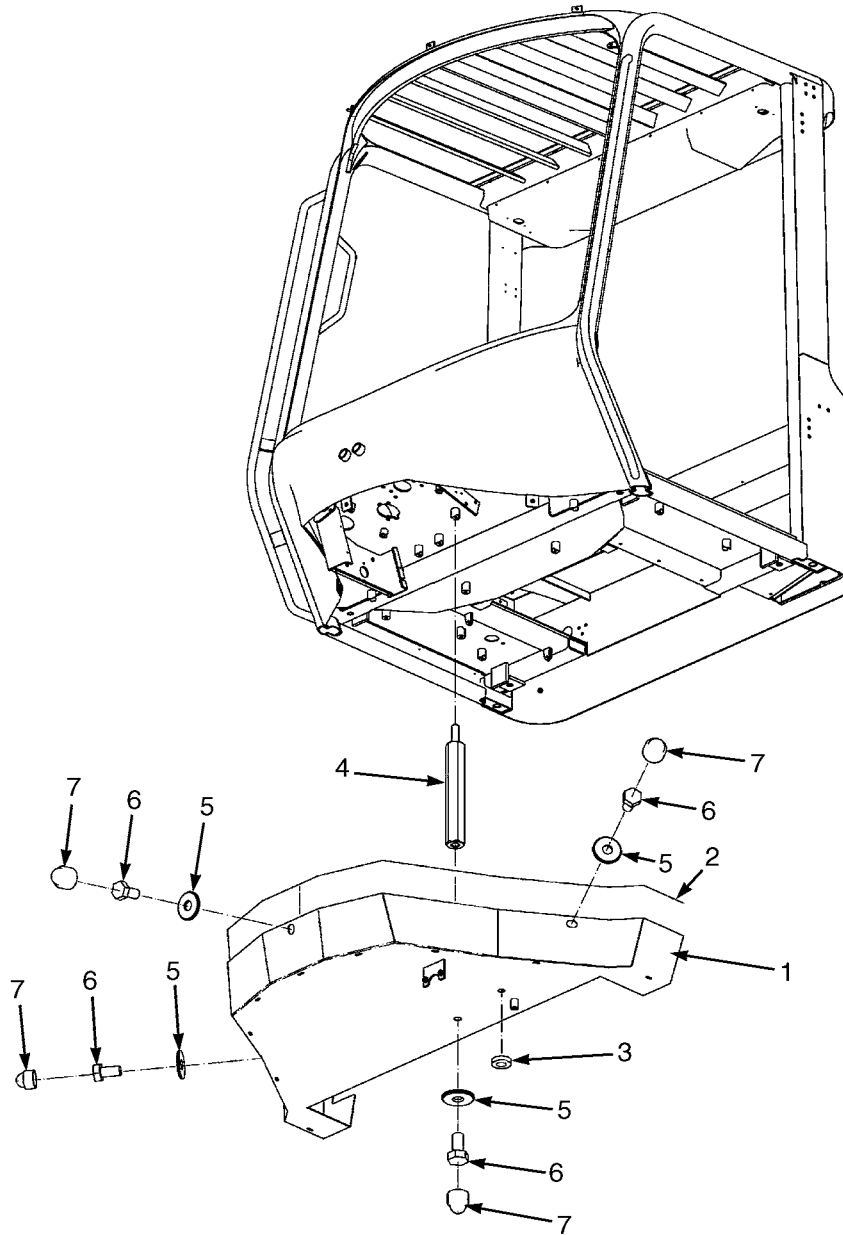

UNDERFLOOR COVER MOUNT (Figure 1-13)

HP120782

UNDERFLOOR COVER MOUNT

ITEM	PART NO.	DESCRIPTION	QTY
1	1527224	Cover Assembly.....	1
1	1571772	Cover.....	1
2	1498336	Edge Protector	1
3	1534479	Grommet	1
4	1571771	Stud.....	1
5	1498338	Washer	4
6	1571632	Screw	4
7	1493312	Cap.....	4