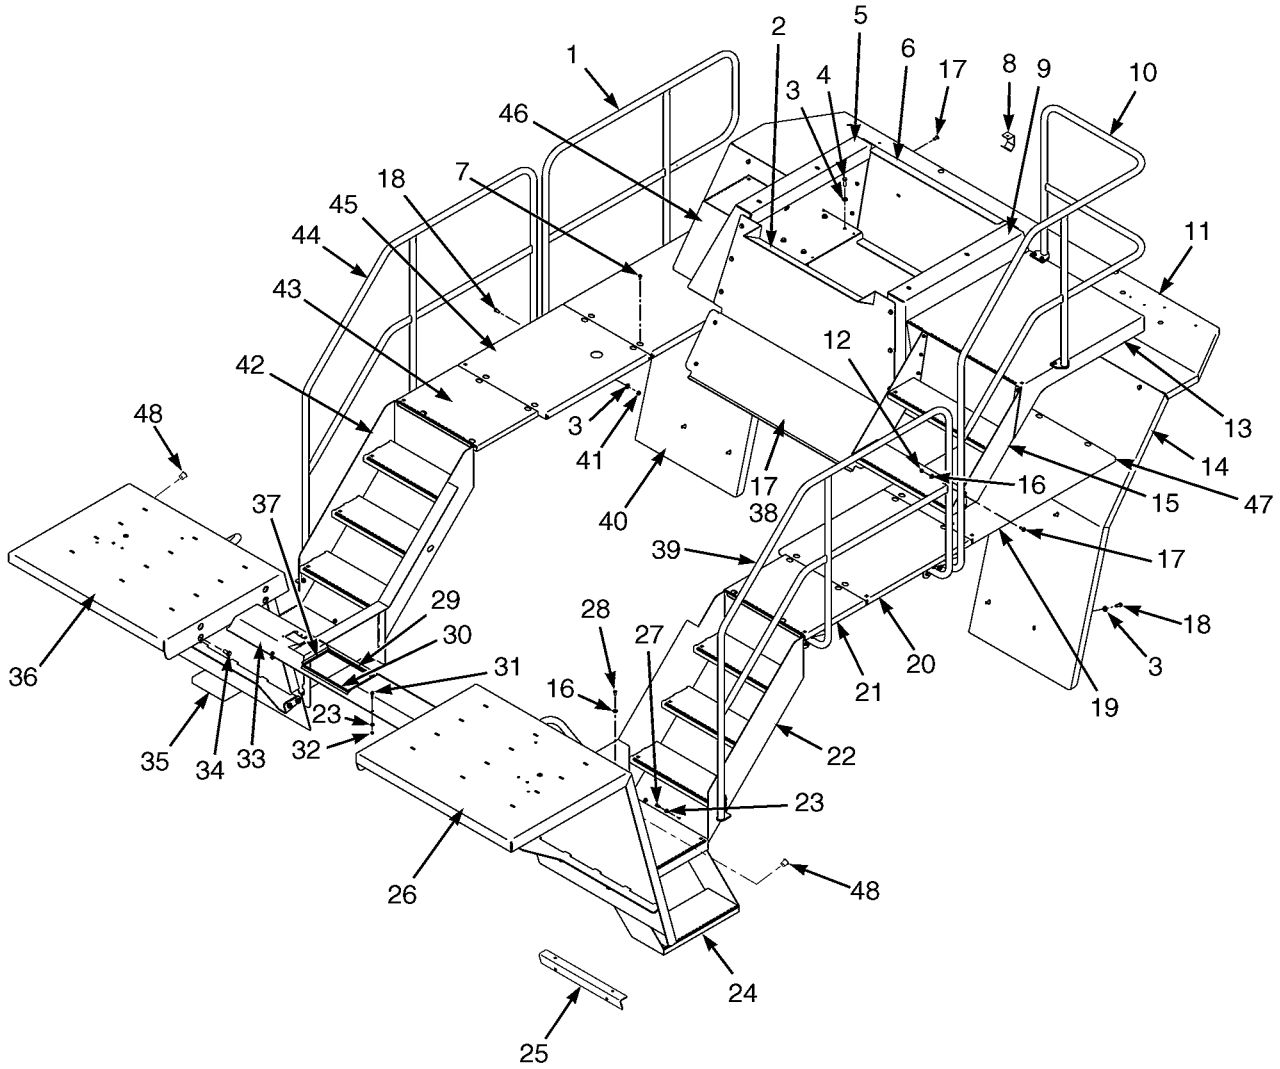

FLOORPLATES, STEPS, AND RAILS (Figure 1-2)

HP120748

FLOORPLATES, STEPS, AND RAILS

ITEM	PART NO.	DESCRIPTION	QTY
1	1518664	Railing (RH) (Rear)	1
2	1548749	Plate (Front)	1
3	320162	Washer	72
4	292531	Capscrew	16
5	1579869	Support (RH) (Cab)	1
6	1518652	Plate (Rear)	1
7	136681	Capscrew	24
8	1545536	Bracket (Rear Cover)	2
9	1537156	Support (LH) (Cab)	1
10	1518634	Railing (LH) (Rear)	1
11	1545533	Cover (Counterweight)	1
12	302401	Locknut	22
13	1518619	Platform	1
14	1518660	Fender (LH) (Rear)	1
14	a 1566268	Fender (LH) (Rear)	1
15	1518614	Step (LH) (Upper Platform)	1
16	320160	Washer	56
17	136985	Capscrew	34
18	246001	Capscrew	34
19	1536247	Cover (LH Rear)	2
20	1536246	Cover (LH Intermediate)	1
21	1553925	Plate (LH)	1
22	1543047	Step (LH)	1
23	320158	Washer	58
24	1546609	Platform (LH)	1
25	1546615	Bracket (Front)	2
26	1558232	Fender (LH) (Front)	1
27	176640	Capscrew	20
28	296172	Capscrew	4
29	1532378	Trim	1
30	1532236	Trim	1
31	1528482	Capscrew	4
32	302400	Locknut	10
33	1532235	Cover (Manifold)	1
34	292562	Capscrew	8
35	1546608	Platform (RH)	1
36	1558231	Fender (RH) (Front)	1
37	1532379	Trim	2
38	1552309	Plate	1
39	1525375	Railing (LH) (Front)	1
40	1518659	Fender (RH) (Rear)	1
40	a 1566269	Fender (RH) (Rear)	1
41	302402	Locknut	22
42	1543048	Step (RH)	1
43	1525369	Plate (RH)	1
44	1518663	Railing (RH) (Front)	1
45	1547417	Cover (RH Intermediate)	1
46	1518607	Step (RH) (Upper Platform)	1