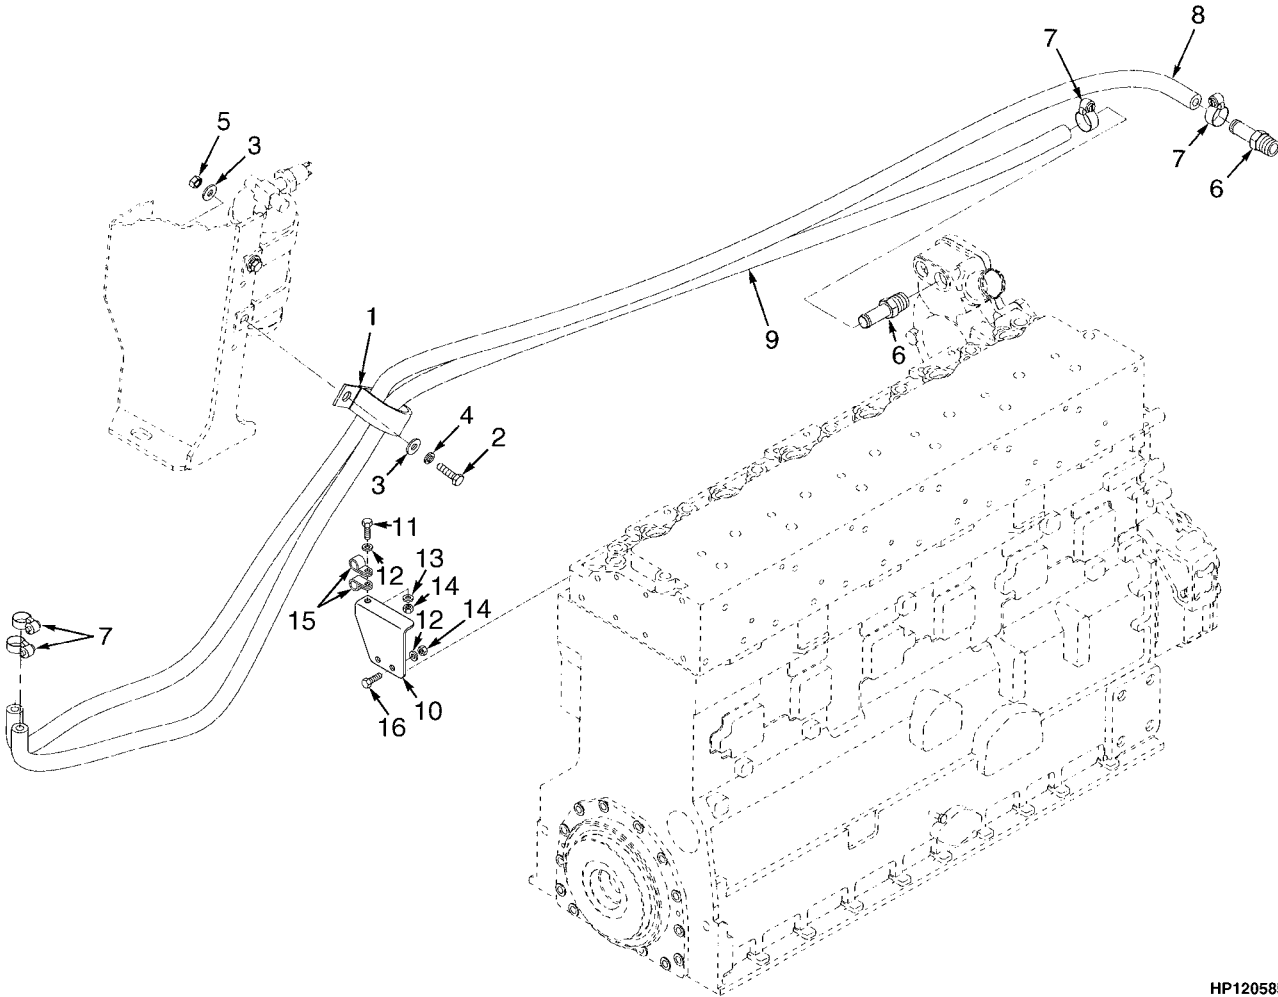

HEATER ARRANGEMENT (Figure 1-14)

HP120585

HEATER ARRANGEMENT

ITEM	PART NO.	DESCRIPTION	QTY
1	1316496	Clamp	1
2	132861	Capscrew.....	1
3	320158	Washer	2
4	292681	Lockwasher.....	1
5	239503	Nut	1
6	16156	Fitting.....	2
7	130845	Clamp	4
8	125303	Hose	1
9	1480245	Hose	1
10	1309524	Bracket.....	1
11	136749	Capscrew.....	1
12	292681	Lockwasher.....	3
13	320157	Washer	2
14	239503	Nut	3
15	198678	Clamp	2
16	136681	Capscrew.....	2