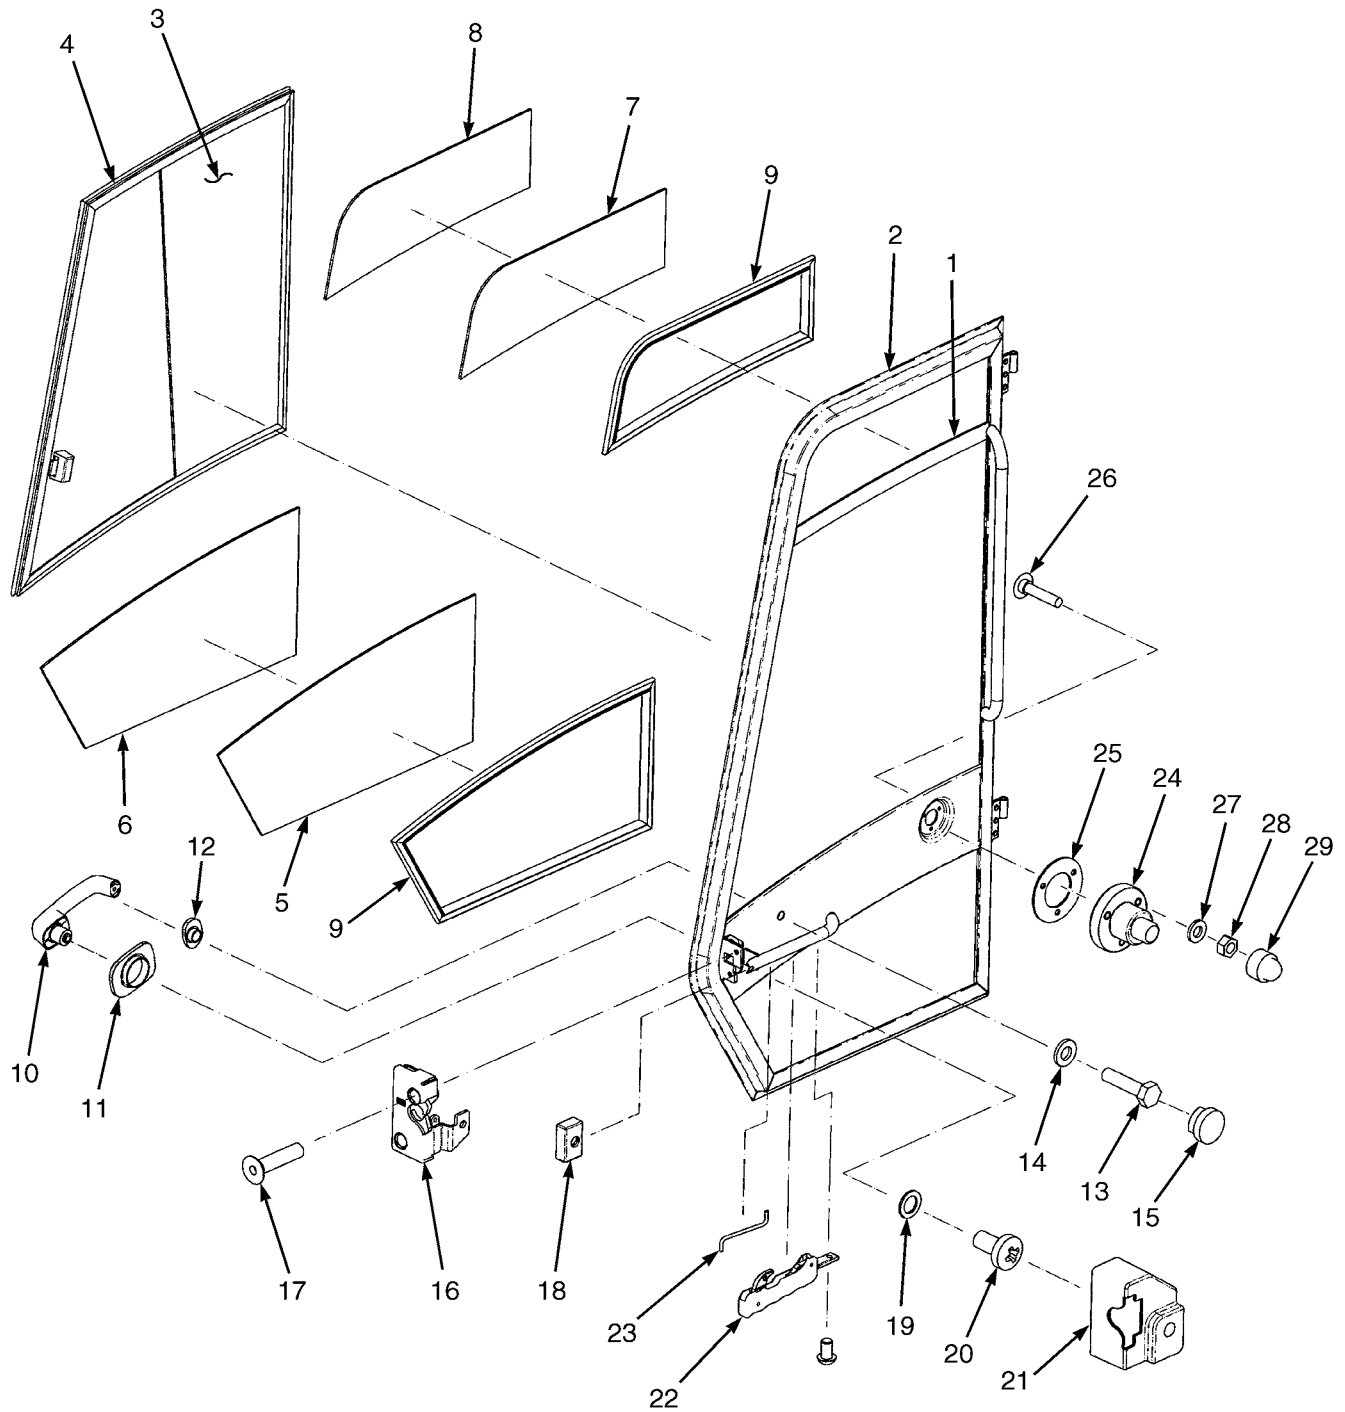

STEEL DOOR (Figure 1-6) RIGHT HAND

BP120062

**STEEL DOOR
RIGHT HAND**

ITEM	PART NO.	DESCRIPTION	QTY
	1553404	Door Assembly (RH).....	1
1	1558292	Frame	1
2	1515337	Seal	5
3	1558293	Window (Main)	1
4	1558294	Seal	1
5	1558295	Window (Lower)	1
6	1558296	Frame (Window) (Lower).....	1
7	1558297	Window (Upper)	1
8	1558298	Frame (Window) (Upper).....	1
9	1558299	Seal	4
10	1495371	Handle (Push Button).....	1
11	1495372	Seal	1
12	1495431	Seal	1
13	287816	Capscrew	1
14	1468321	Washer	1
15	1558300	Cap.....	1
16	1558301	Latch Assembly	1
17	296229	Capscrew	2
18	1558302	Plate (Door Handle).....	1
19	1558303	Washer	1
20	1558304	Screw	1
21	1495435	Cover.....	1
22	1558305	Remote Control (Door Handle).....	1
23	1558306	Rod (Connector).....	1
24	1497241	Hold-Open	1
25	1495454	Seal	1
26	1558307	Screw	3
27	1506738	Washer	3
28	316834	Nut.....	3
29	1493397	Cover.....	3