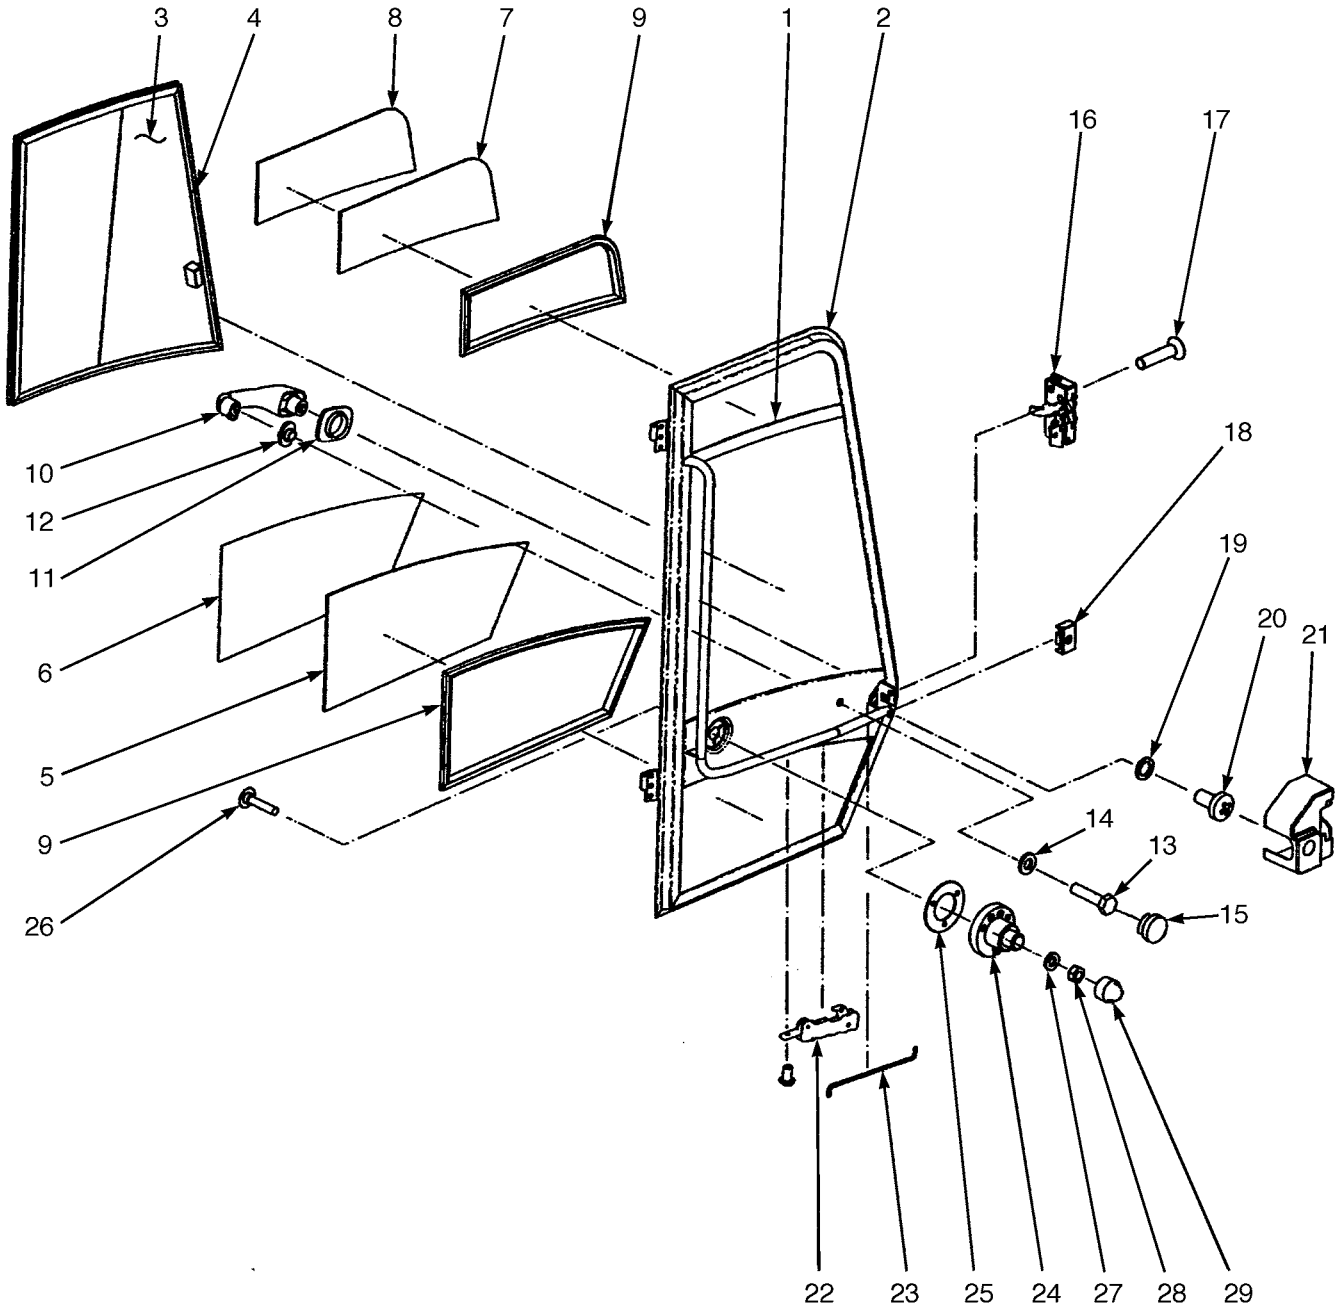

STEEL DOOR (Figure 1-7) LEFT HAND

BP120063

**STEEL DOOR
LEFT HAND**

ITEM	PART NO.	DESCRIPTION	QTY
	1553405	Door Assembly (LH)	1
1	1558440	Frame	1
2	1515337	Seal	5
3	1558441	Window (Main)	1
4	1558294	Seal	AR
5	1558442	Window (Door) (Lower)	1
6	1558443	Frame (Window) (Lower)	1
7	1558444	Window (Door) (Upper)	1
8	1558445	Frame (Window) (Upper)	1
9	1558299	Seal	4
10	1495371	Handle (Push Button)	1
10	1507006	Key	1
11	1495372	Seal	1
12	1495431	Seal	1
13	287816	Capscrew	1
14	1468321	Washer	1
15	1558300	Cap	1
16	1558446	Latch Assembly	1
17	296229	Capscrew	2
18	1558302	Plate	1
19	1558303	Washer	1
20	1558304	Screw	1
21	1495438	Cover	1
22	1558305	Remote Control	1
23	1558447	Rod (Connector)	1
24	1495453	Hold-Open	1
25	1495454	Seal	1
26	1558307	Screw	3
27	1506738	Washer	3
28	316834	Nut	3
29	1493397	Cover	3