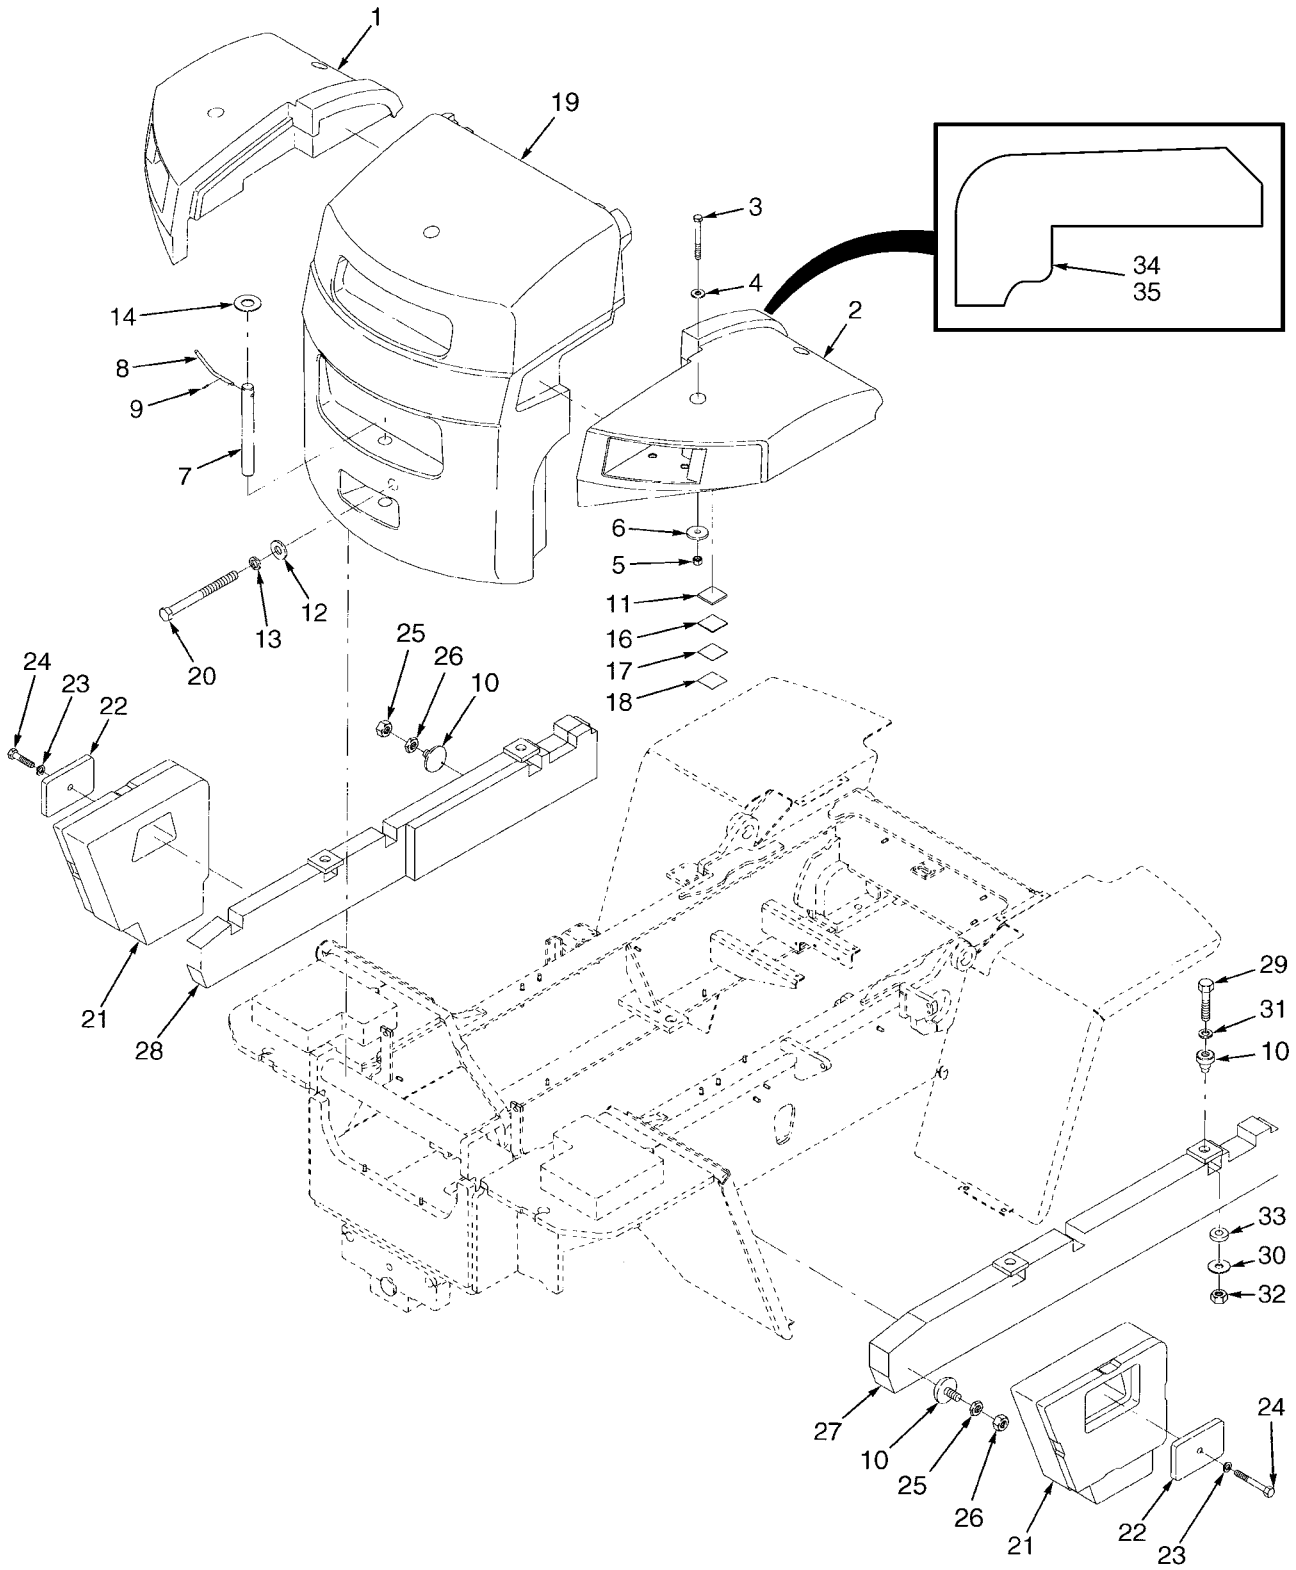

COUNTERWEIGHT (Figure 1-3)

HP120578

COUNTERWEIGHT

KEY:

A: H13.00XM-14.00XM/H10.00-EC

B: H16.00XM/12.00-EC

C: H12.00-EC

ITEM	PART NO.	DESCRIPTION	QTY		
			A	B	C
1	2038857	Fender (LH)	1	1	1
2	2038858	Fender (RH)	1	1	1
3	292597	Capscrew	4	4	4
4	1475872	Washer	4	4	4
5	316829	Nut	4	4	4
6	1301086	Washer	4	4	4
7	1467696	Tow Pin	1	1	1
8	1495368	Grip	1	1	1
9	302440	Pin	1	1	1
10	816231	Stop	..	..	4
11	1475214	Shim	AR	AR	AR
12	221786	Washer	1	1	1
13	15170	Lockwasher	1	1	1
14	15189	Washer	1	1	1
15	280472	Sealant	AR	AR	AR
16	1475211	Shim	AR	AR	AR
17	1475212	Shim	AR	AR	AR
18	1475213	Shim	AR	AR	AR
19	1467625	Counterweight	1	..	..
19	1467626	Counterweight	..	1	1
20	1453469	Capscrew	1	..	..
20	1453470	Capscrew	..	1	1
21	2045338	Counterweight (RH)	1	1	1
21	2045336	Counterweight (LH)	1	1	1
22	1485676	Plate	2	2	2
23	292689	Lockwasher	2	2	2
24	292612	Capscrew (127 mm)	2	2	2
25	216877	Nut	..	..	4
26	296130	Nut	..	..	4
27	816136	Counterweight (RH)	..	..	1
28	816137	Counterweight (LH)	..	..	1
29	293696	Capscrew	..	..	4
30	816138	Washer	..	..	4
31	1331575	Washer	..	..	4
32	316828	Nut	..	..	4
33	1373270	Isolator	..	..	4
34	1532632	Liner (LH)	1	1	1
35	1532633	Liner (RH)	1	1	1