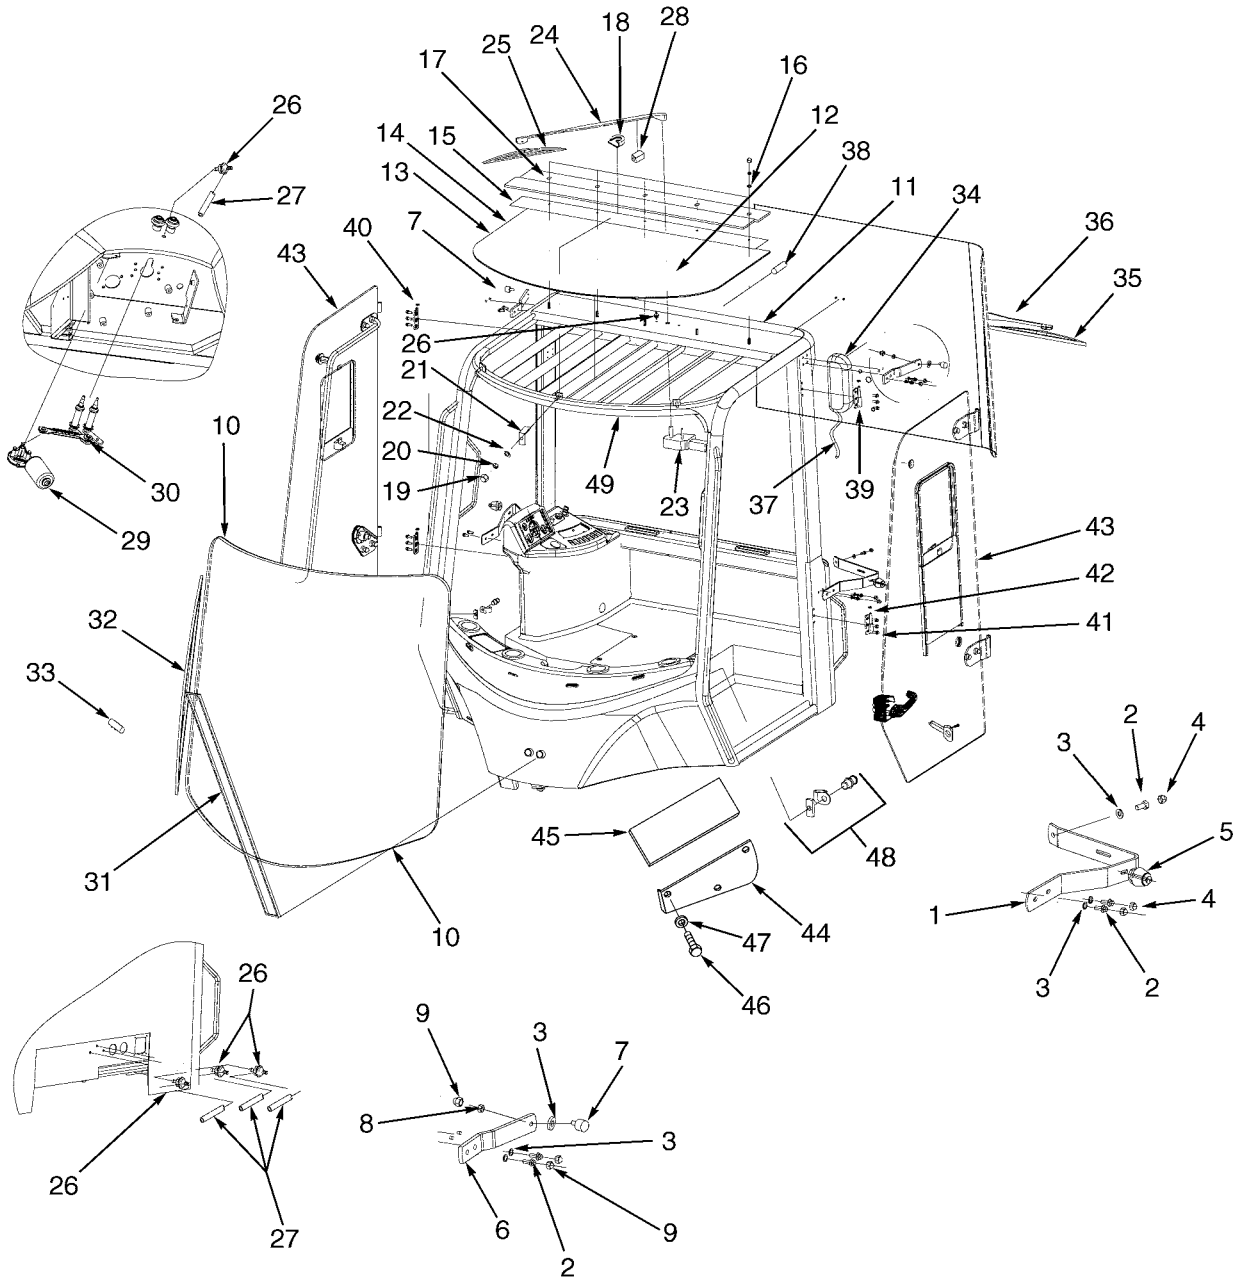

CAB AND ATTACHING PARTS (Figure 1-5)

HP120624

CAB AND ATTACHING PARTS

ITEM	PART NO.	DESCRIPTION	QTY
1	1558020	Bar (LH) (Hold-Open) (Lower)	1
1	1558021	Bar (RH) (Hold-Open) (Lower).....	1
2	1492239	Bolt	8
3	320158	Washer	10
4	1476584	Cap	6
5	1493313	Bumper	2
6	1558023	Bar (RH) (Hold-Open) (Upper)	1
6	1558022	Bar (LH) (Hold-Open) (Upper)	1
7	1493316	Bumper	2
8	316835	Nut	2
9	1476584	Cap	6
10	.....	Window Assembly (Curved Window_	1
10	1493320	Windshield (Tempered)	1
10	1498750	Seal Kit.....	1
10	2046118	Windshield (Laminated).....	1
10	1498750	Seal Kit.....	1
10	2046119	Flat Glass Kit (Service Option)	1
10	1498750	Seal Kit.....	1
11	1493323	Window Assembly (Rear)	1
11	1493324	Window (Rear) (Curved)	1
11	1498750	Seal Kit.....	1
12	1558024	Window (Skylight) (Laminated).....	1
13	1515337	Seal	AR
13	1393463	Seal (Optional).....	AR
14	1498339	Sealant	AR
15	1498341	Seal	1
16	1498342	Washer	5
17	1493328	Clip	1
18	1493329	Cover	3
19	1493397	Cover	8
20	316834	Nut	8
21	1498343	Clip	3
22	320156	Washer	3
23	1493344	Wiper Motor	1
24	1498347	Wiper Arm.....	1
25	1498348	Wiper Blade	1
26	1493336	Connector	6
27	1493337	Hose	9
28	1507003	Nozzle (Top)	1
29	1493332	Wiper Motor	1
30	1493333	Linkage	1
31	1493334	Wiper Arm.....	1
32	1493335	Wiper Blade	1
33	1507005	Nozzle (Front).....	1
34	1493339	Wiper Motor	1
35	1493340	Wiper Blade	1
36	1493341	Wiper Arm.....	1
37	2043546	Wire Harness (Rear Wiper)	1
38	1498344	Washer (Nozzle)	1
39	1393473	Hinge (LH)	2
39	.....	Pin (Hinge)	2