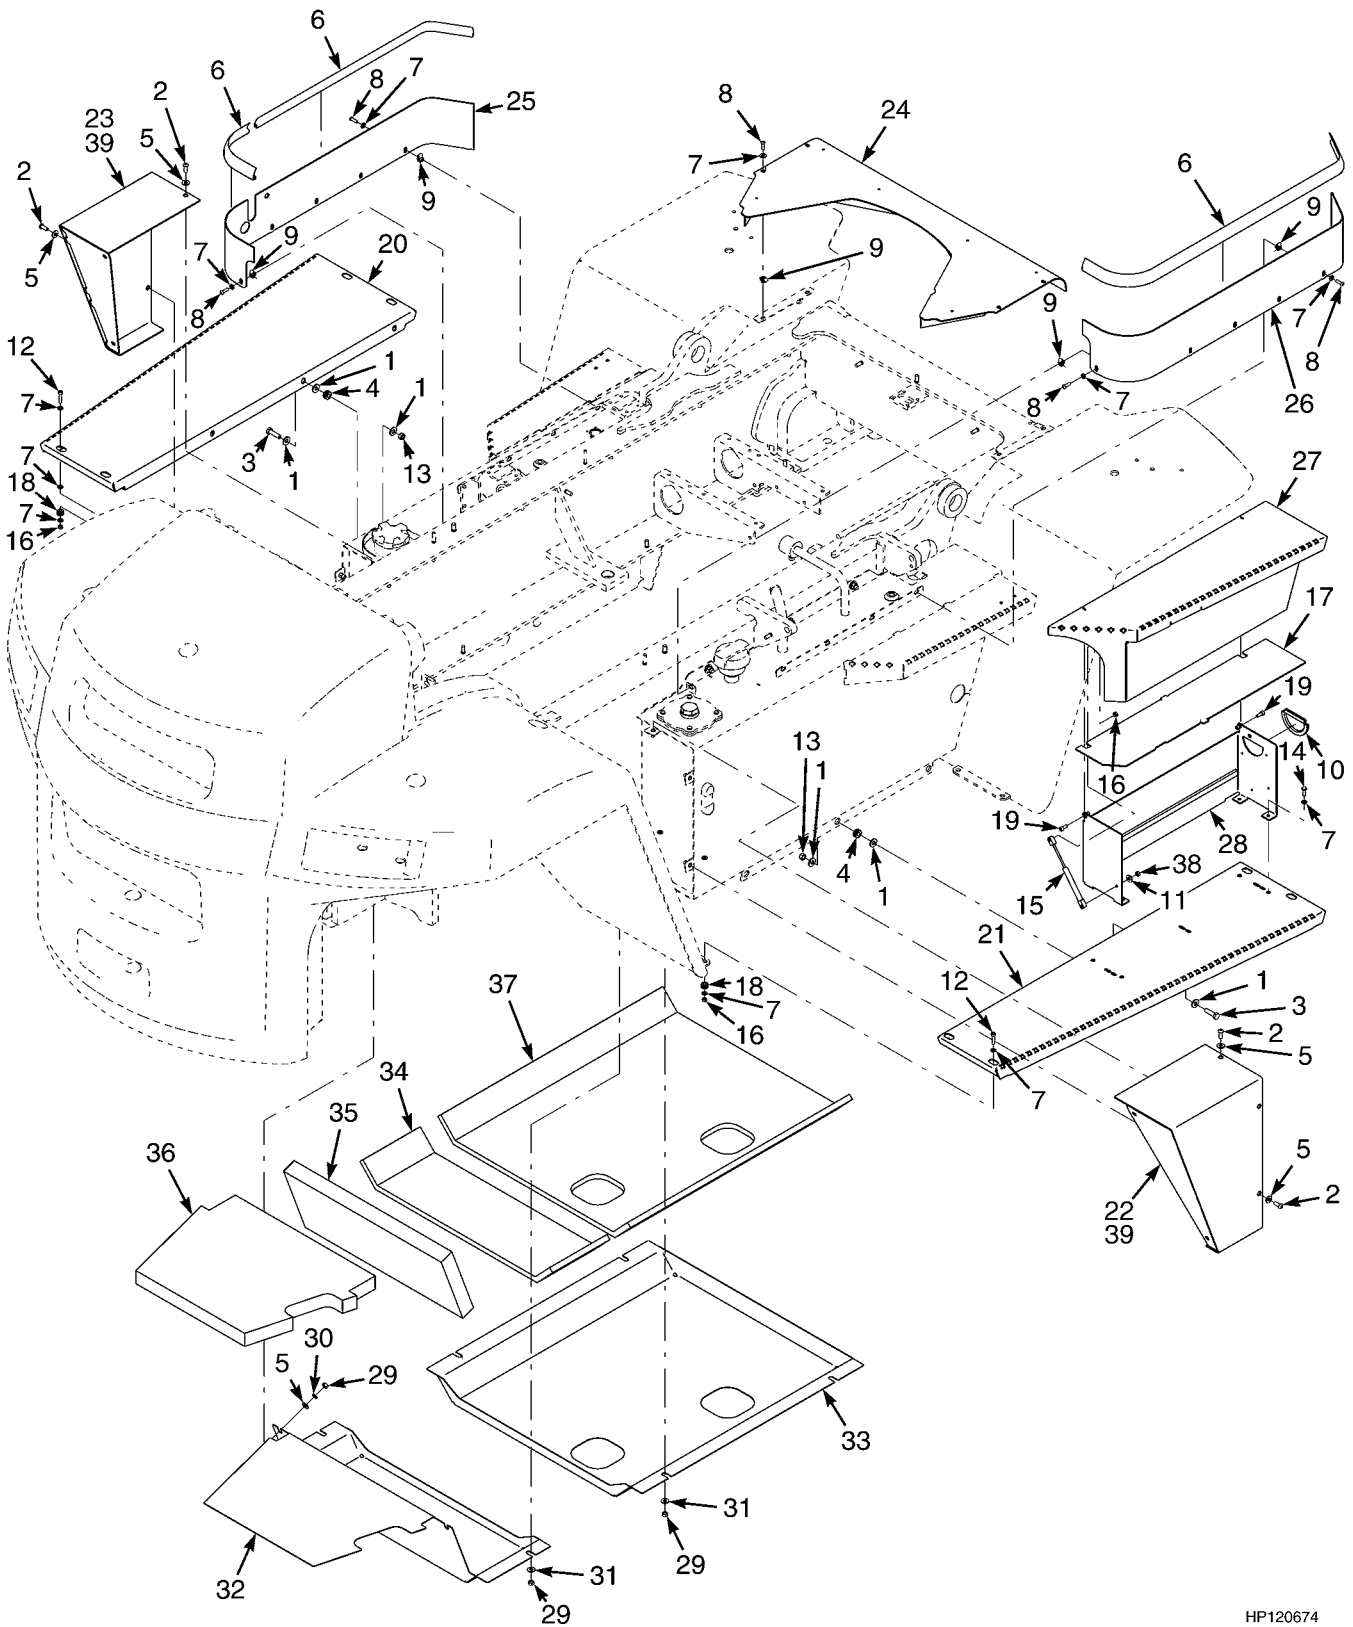

FLOOR PLATES AND COVERS (Figure 1-4)

HP120674

FLOOR PLATES AND COVERS

ITEM	PART NO.	DESCRIPTION	QTY
1	320162	Washer	18
2	296173	Capscrew.....	6
3	287837	Capscrew.....	6
4	216735	Grommet.....	6
5	320160	Washer	6
6	1491360	Seal	AR
7	320158	Washer	42
8	296167	Capscrew.....	14
9	1480237	Clip Nut.....	14
10	325983	Trim	AR
11	292681	Lockwasher.....	2
12	296012	Capscrew.....	8
13	302402	Nut	6
14	136749	Capscrew.....	4
15	1532341	Gas Spring.....	1
16	302400	Locknut	10
17	2071326	Cover	1
18	91946	Grommet.....	8
19	1529665	Capscrew.....	2
20	1529664	Running Board (LH).....	1
21	1529663	Running Board (RH)	1
22	1532449	Extension (LH)	1
23	1532447	Extension (RH)	1
24	1485265	Cover	1
25	1485263	Panel (LH).....	1
26	1485264	Panel (RH)	1
27	1529751	Cover (Battery Box)	1
28	1532202	Battery Box	1
29	a 136692	Nut	8
30	a 292682	Lockwasher.....	8
31	a 320160	Washer	8
32	a 1515432	Cover (Rear)	1
33	a 1562201	Cover (Bottom)	1
34	a 1562209	Liner.....	1
35	a 1562210	Liner.....	1
36	a 1562212	Liner.....	1
37	a 1562205	Liner.....	1
38	329069	Nut	2
39	288762	Tape.....	AR

FOOTNOTES:

a H13.00XM-6, H14.00XM-6, H16.00XM-6