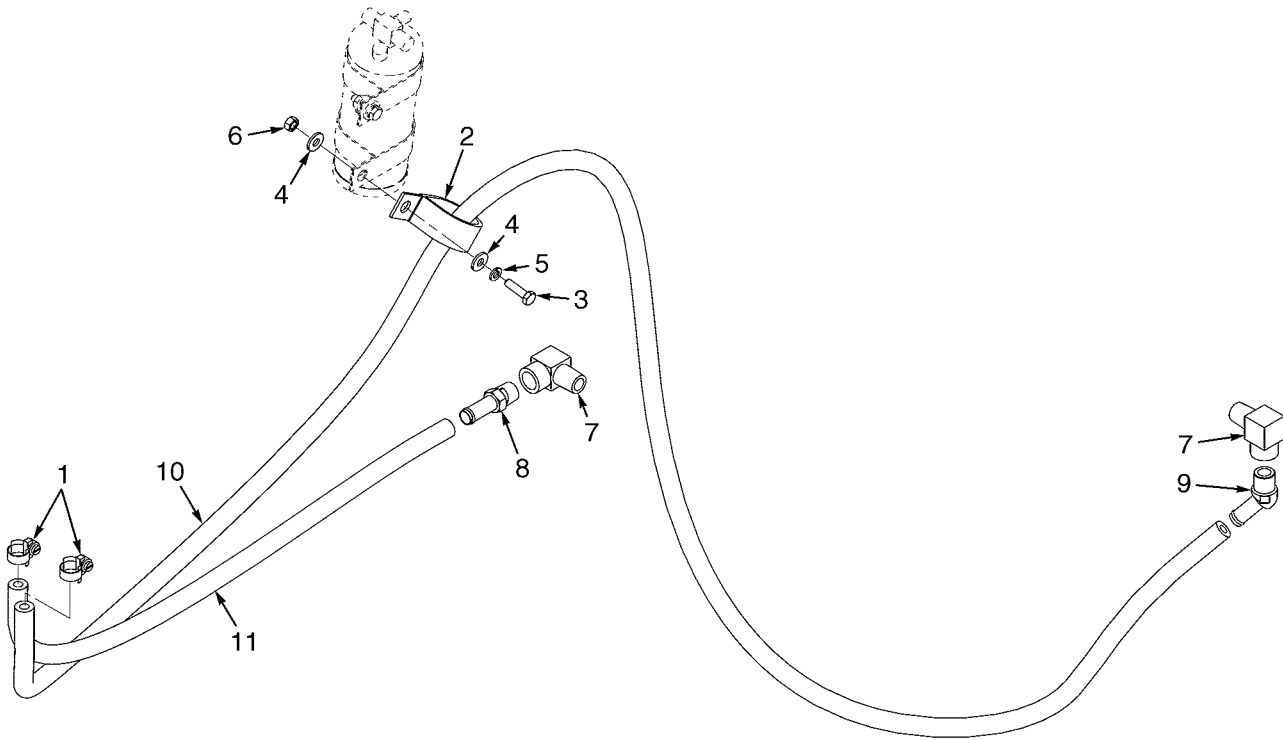

HEATER HOSE ARRANGEMENT (Figure 1-15) CUMMINS

HP120616

**HEATER HOSE ARRANGEMENT
CUMMINS**

ITEM	PART NO.	DESCRIPTION	QTY
1	130845	Clamp	4
2	1316496	Clamp	1
3	132861	Capscrew.....	1
4	320158	Washer	4
5	292681	Lockwasher.....	1
6	239503	Nut	1
7	17742	Fitting.....	2
8	16156	Fitting.....	1
9	127852	Fitting.....	1
10	224060	Hose	1
11	258488	Hose	1