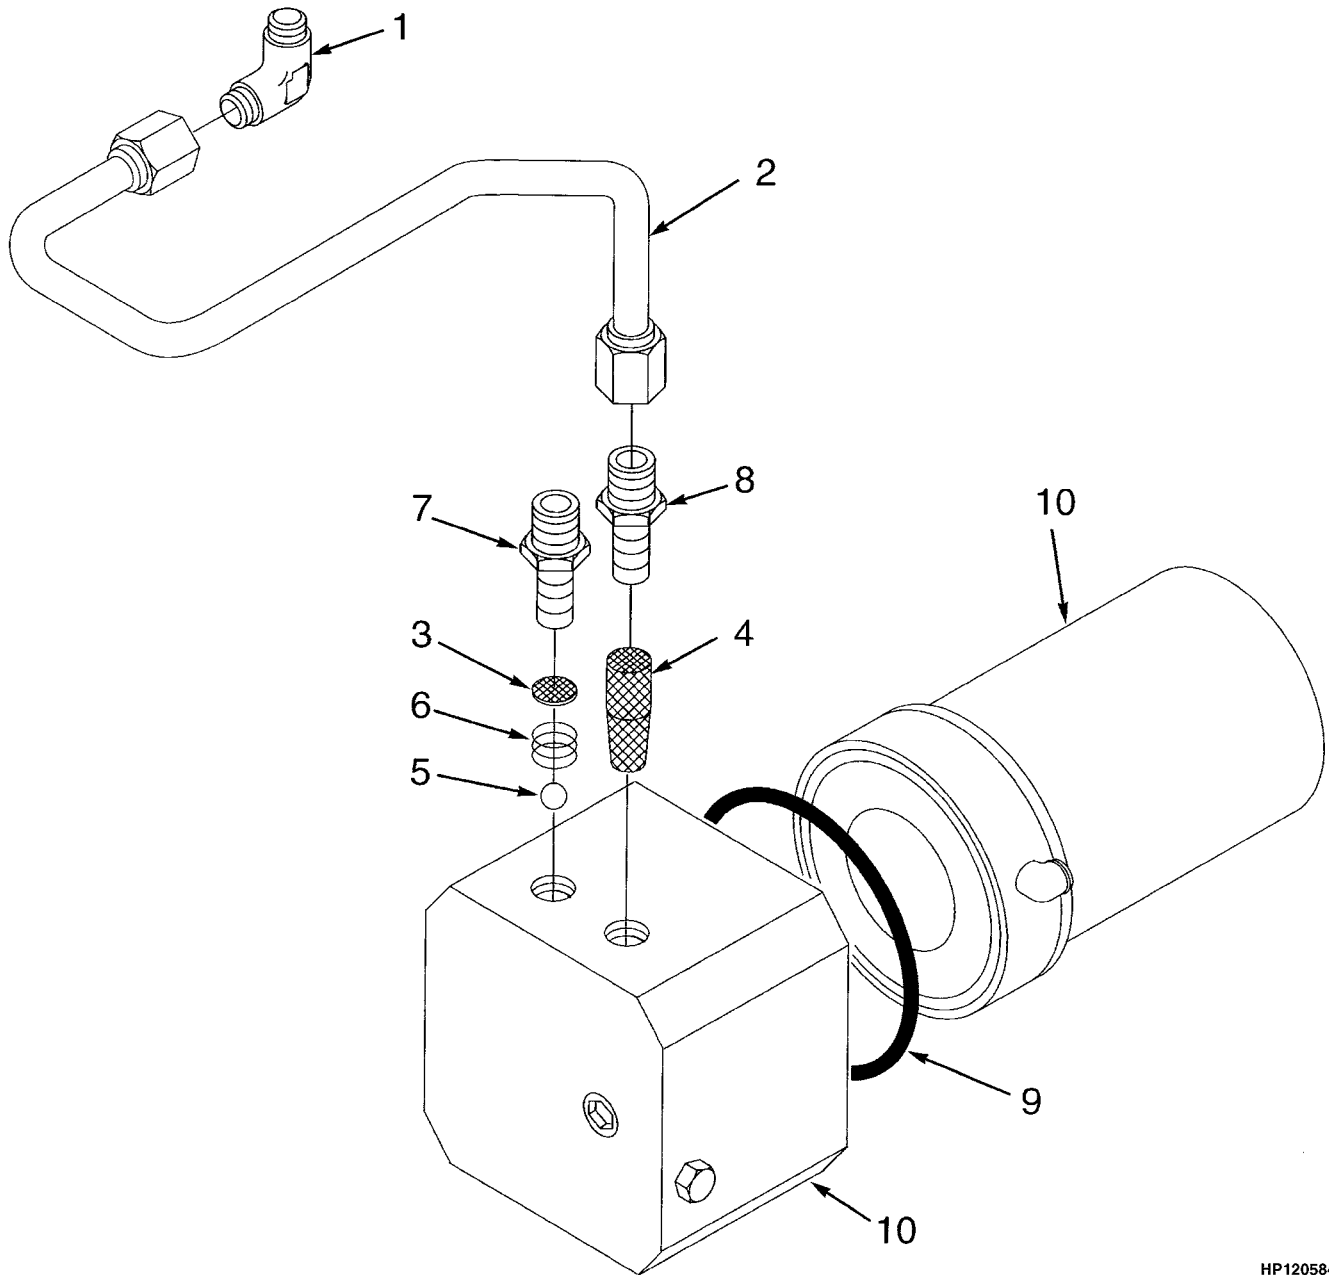

ELECTRIC PUMP (Figure 1-11)

HP120584

ELECTRIC PUMP

ITEM	PART NO.	DESCRIPTION	QTY
	1475732	Pump	1
1	.....	Coupler.....	1
2	1488736	Hose	1
3	1488735	Filter.....	1
4	.....	Screen	1
5	.....	Ball.....	1
6	1488730	Spring.....	1
7	.....	Coupler	1
8	.....	Coupler	1
9	1488727	O-Ring	1
10	1488726	Motor	1
	1488728	Service Kit (Includes Items 3-8).....	1
	1488725	Motor Kit (Includes Items 9-10)	1