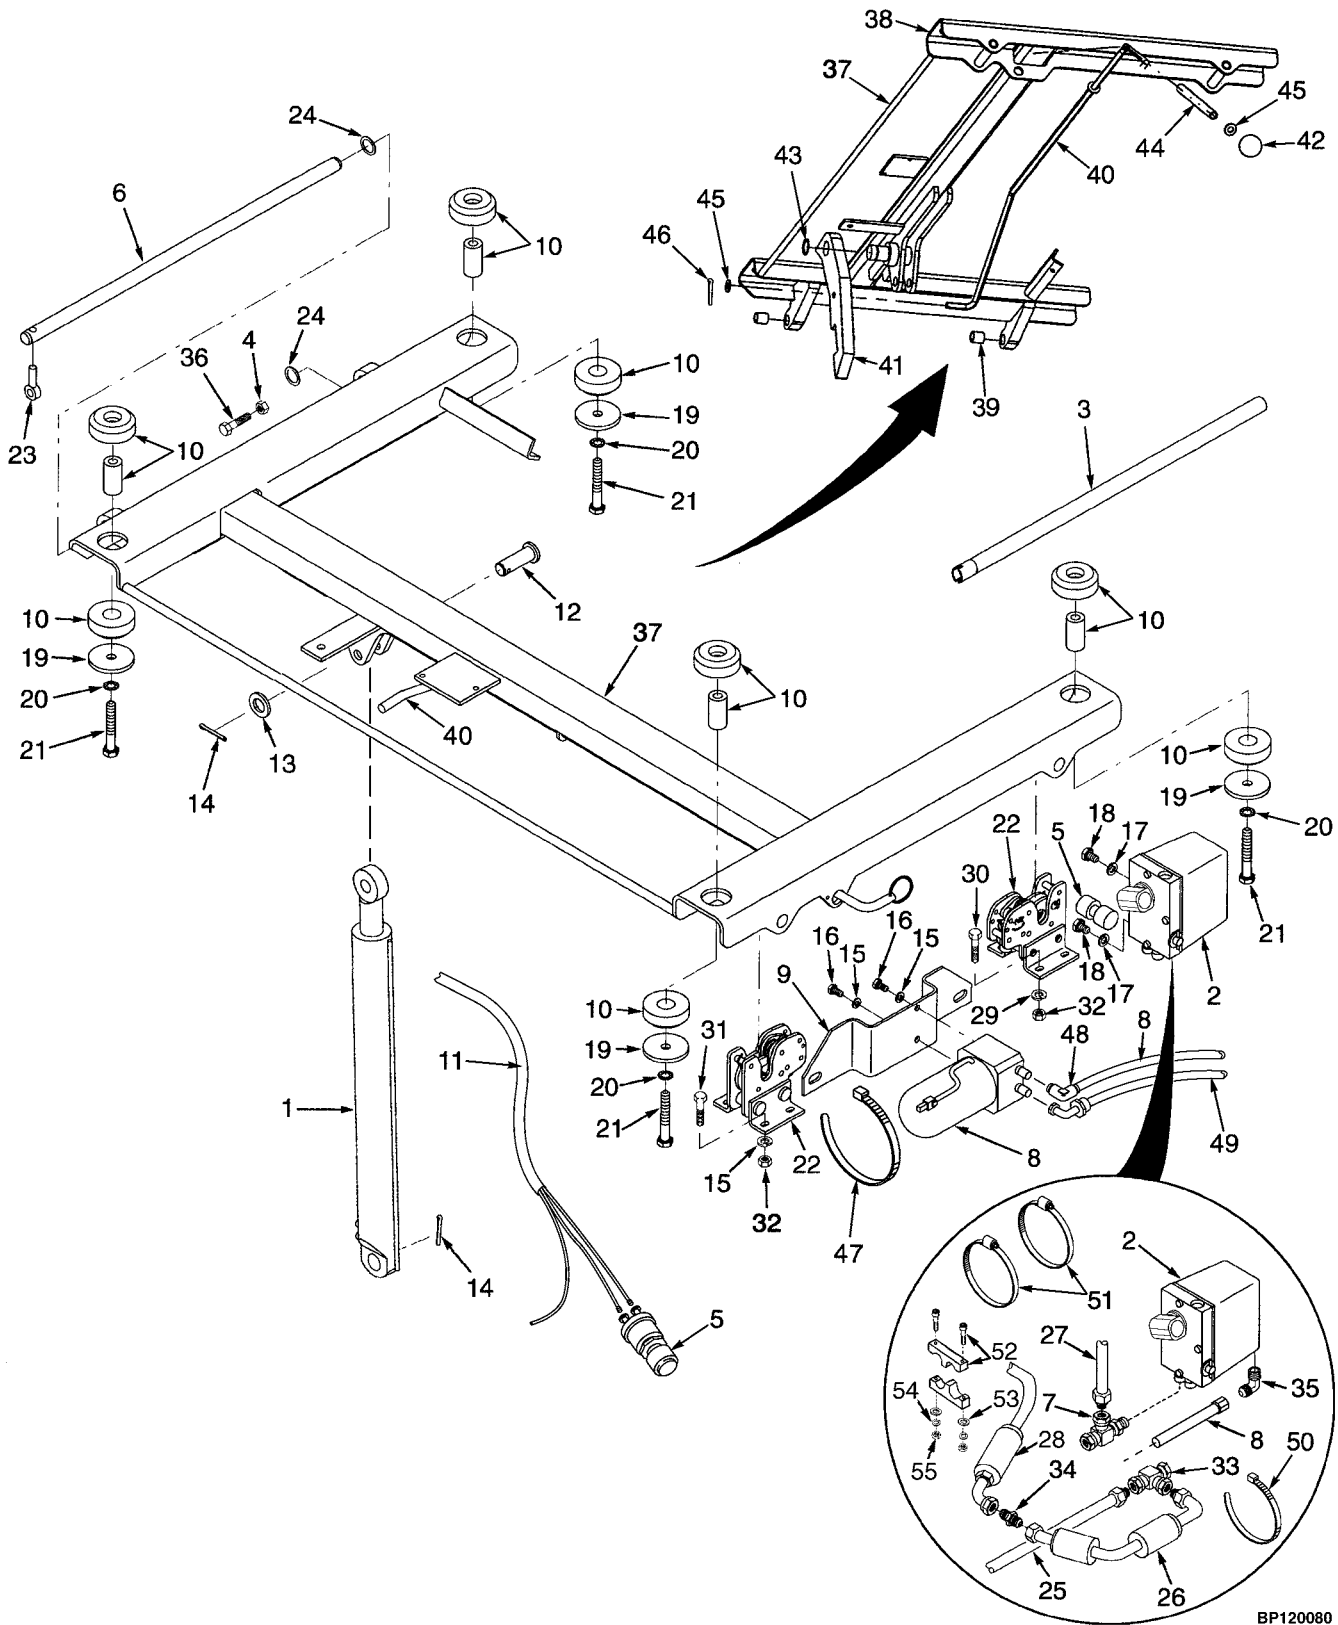

CAB AND TILT CYLINDER MOUNTING (Figure 1-8)

BP120080

CAB AND TILT CYLINDER MOUNTING

KEY:

A: Manual Tilt

B: Power Tilt

ITEM	PART NO.	DESCRIPTION	QTY	
			A	B
1	2043194	Tilt Cylinder (Cab) (☞ Figure 1-9)	1	..
2	1486535	Hand Pump (☞ Figure 1-10)	1	..
3	1487204	Handle (Used With Item #2)	1	..
4	136692	Nut	1	1
5	370776	Switch (Momentary).....	..	1
6	1474921	Shaft	1	..
7	1496296	Swivel	1	1
8	1480186	Pump Assembly.....	..	1
8	1475732	Pump (Tilt) (☞ Figure 1-11)	..	1
8	.....	Hose.....	..	1
8	1480187	Connector.....	..	1
8	1480188	Secondary Lock.....	..	1
8	1484709	Terminal (Pin)	..	2
9	1485271	Bracket.....	..	1
10	1486540	Mount.....	4	4
11	2049849	Wire Harness (Tilt Cab) (☞ Figure 4-17)	..	1
12	1486630	Pin	1	1
13	320169	Washer	1	1
14	15235	Cotter Pin.....	2	2
15	292681	Lockwasher.....	8	2
16	287851	Capscrew.....	2	2
17	292682	Lockwasher.....	3	3
18	292514	Capscrew.....	2	2
19	300939	Washer	4	4
20	296382	Washer	4	4
21	292535	Capscrew.....	4	4
22	1486539	Latch	2	2
23	195566	Anchor	1	1
24	1520841	Shim	2	2
25	1486067	Hose	1	1
26	1486068	Hose	1	1
27	1486069	Hose	1	1
28	1486070	Hose	1	1
29	320157	Washer	8	8
30	176640	Capscrew.....	7	7
31	136749	Capscrew.....	1	1
32	239503	Nut	7	7
33	1496296	Swivel	1	1
34	1488675	Fitting.....	1	1
35	1488676	Fitting.....	2	2
36	292517	Capscrew.....	1	1
37	1486825	Platform	1	..
37	1493322	Adhesive (Not Illustrated)	AR	AR
38	1493379	Frame	1	1
39	1493380	Bearing.....	2	2
40	1493381	Rod (Release).....	1	1