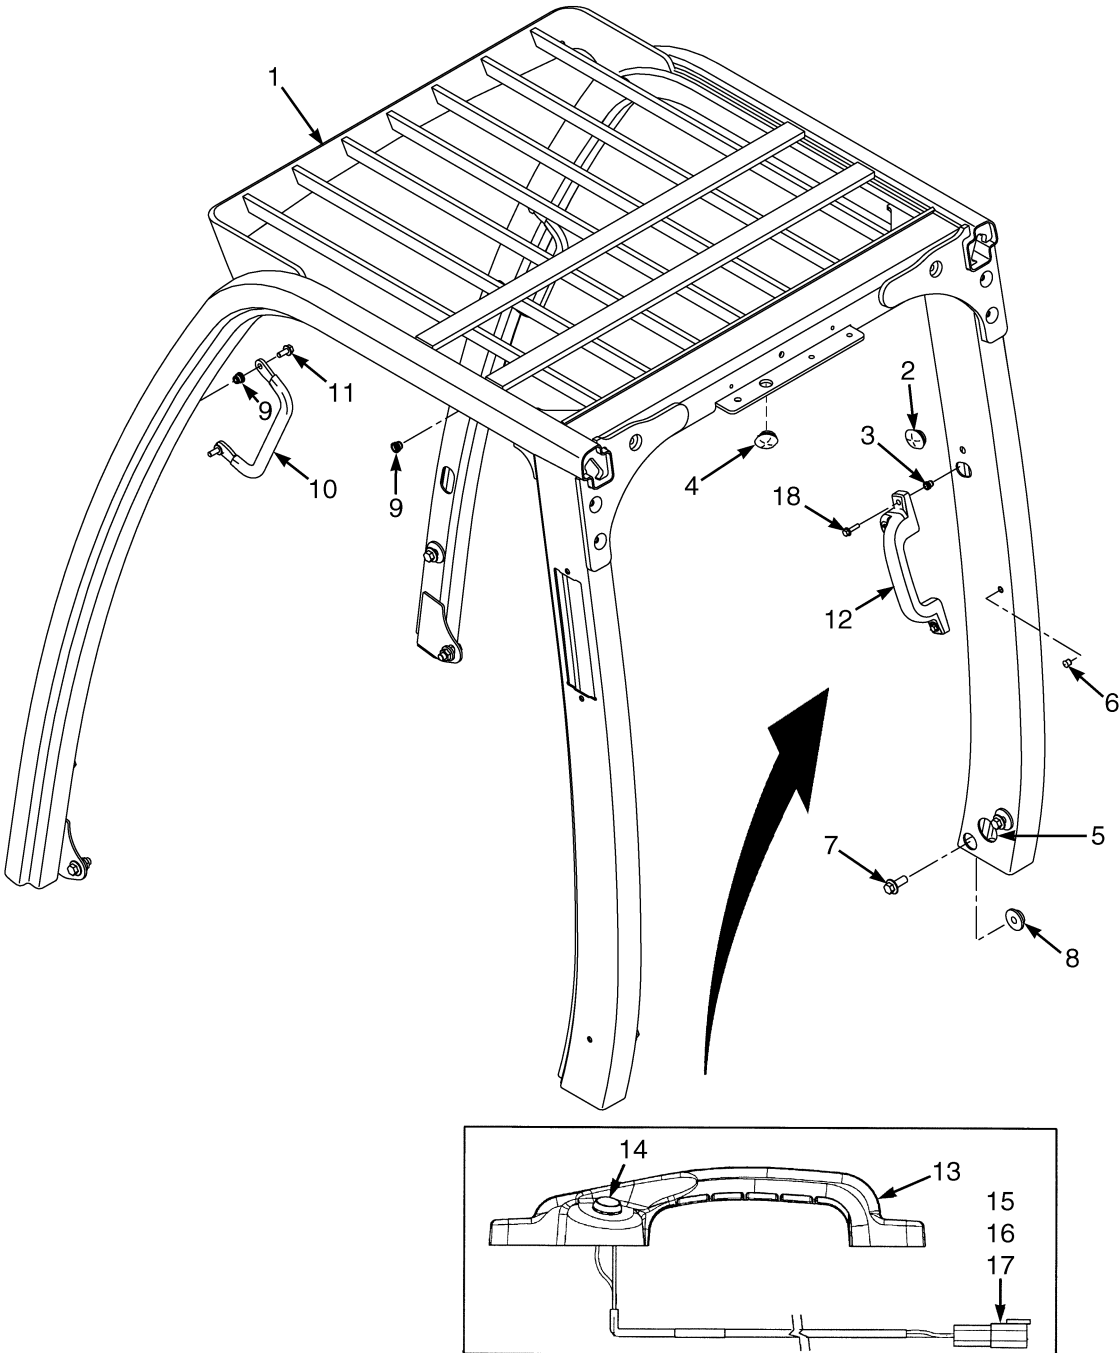

OVERHEAD GUARD (Figure 1-6)

HP120756

OVERHEAD GUARD

ITEM	PART NO.	DESCRIPTION	QTY
1	1556574	Overhead Guard (High)	1
1	1556713	Overhead Guard (Low)	1
2	1558219	Grommet.....	3
3	1531558	Insert.....	2
4	1560671	Grommet.....	1
5	1581654	Grommet.....	1
6	1494888	Plug	2
7	1528889	Capscrew.....	8
8	1528888	Nut	2
9	1531557	Insert.....	4
10	1536813	Handle (Grab).....	1
11	1583611	Capscrew.....	2
12	2070223	Handle Assembly (RH, Rear)	1
13	2069454	Handle	1
14	1566726	Switch (Horn)	1
15	1493465	Connector.....	1
16	1330414	Secondary Lock.....	1
17	1330437	Terminal (Pin)	2
18	1586495	Capscrew.....	2