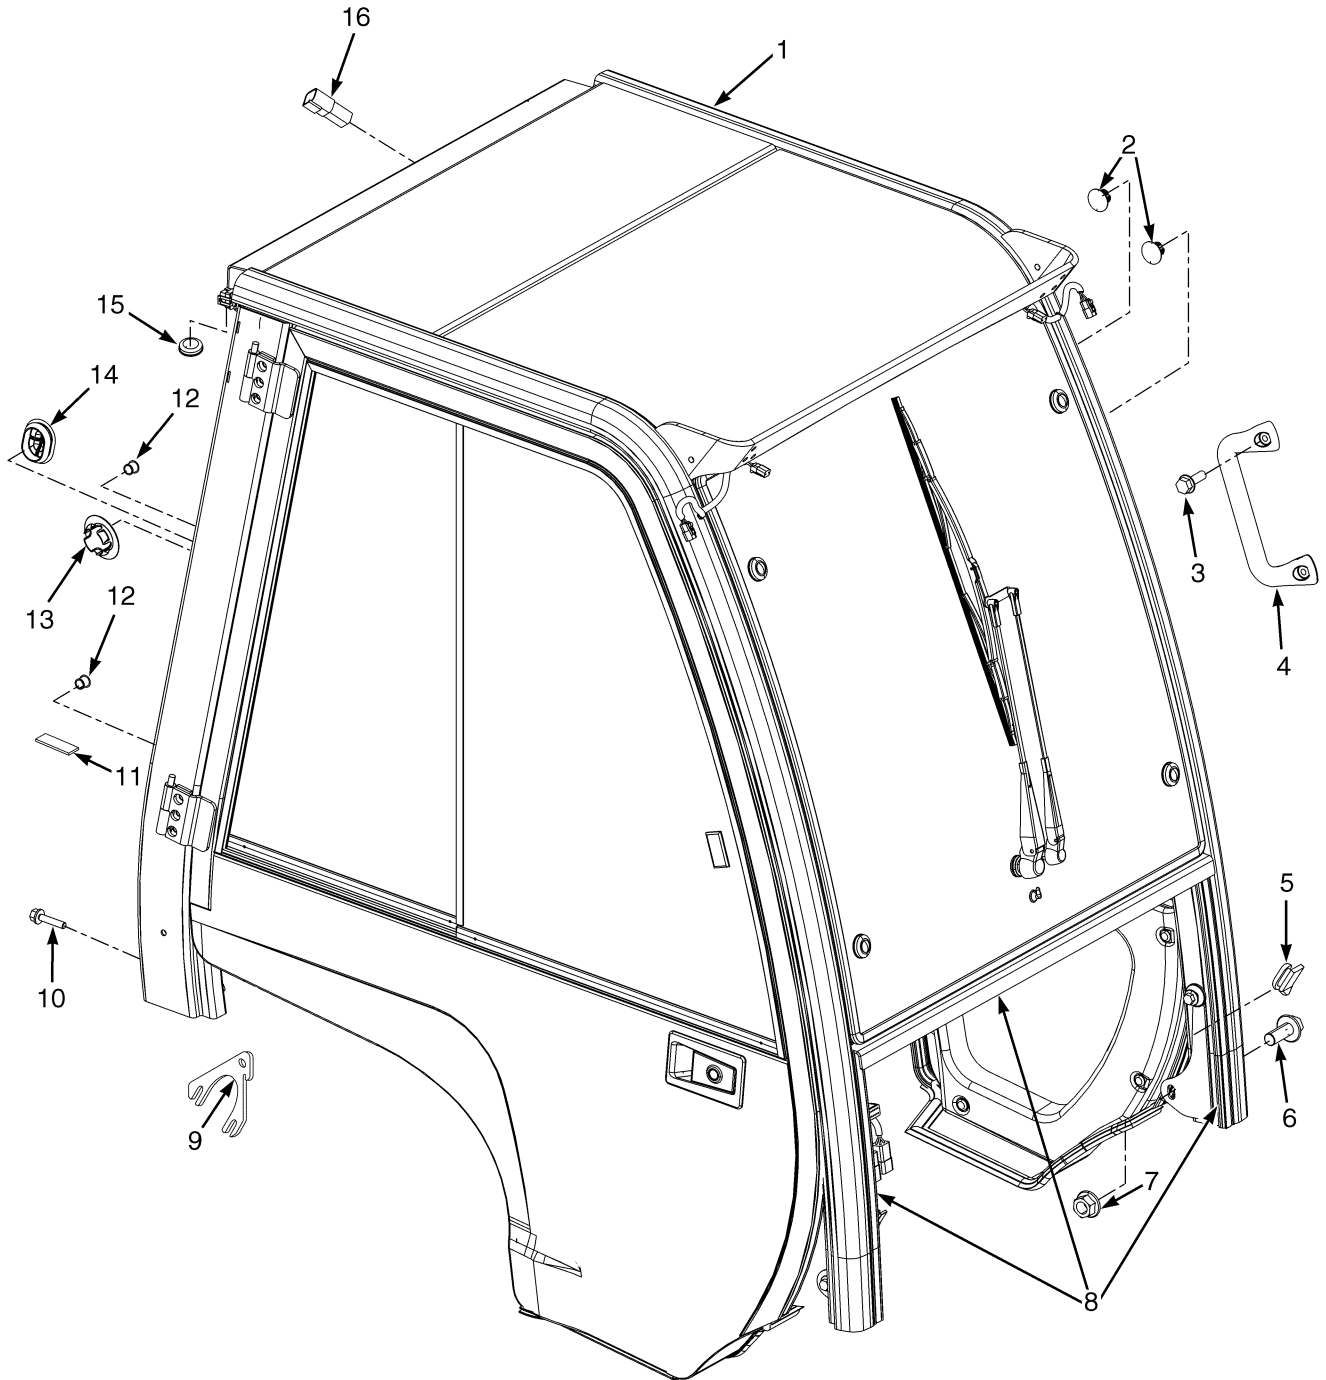

CAB AND ATTACHING PARTS (Figure 1-7)

BP120157

CAB AND ATTACHING PARTS

ITEM	PART NO.	DESCRIPTION	QTY
1	1519232	Cab Assembly (☞ Figure 1-8, ☞ Figure 1-9, ☞ Figure 1-10, ☞ Figure 1-11, ☞ Figure 1-12)	1
2	1574301	Plug	8
3	1583611	Capscrew	8
4	1536813	Handle (Grab).....	1
5	1589787	Seal	2
6	1528889	Capscrew	8
7	1528888	Nut.....	2
8	1611140	Seal (Three Piece)	1
9	1610890	Shim	AR
10	1586495	Capscrew	6
11	1609621	Seal	1
12	1494888	Plug	2
13	1599415	Plug	1
14	1558219	Grommet	1
15	1560671	Grommet	1
16	1351681	Connector.....	1