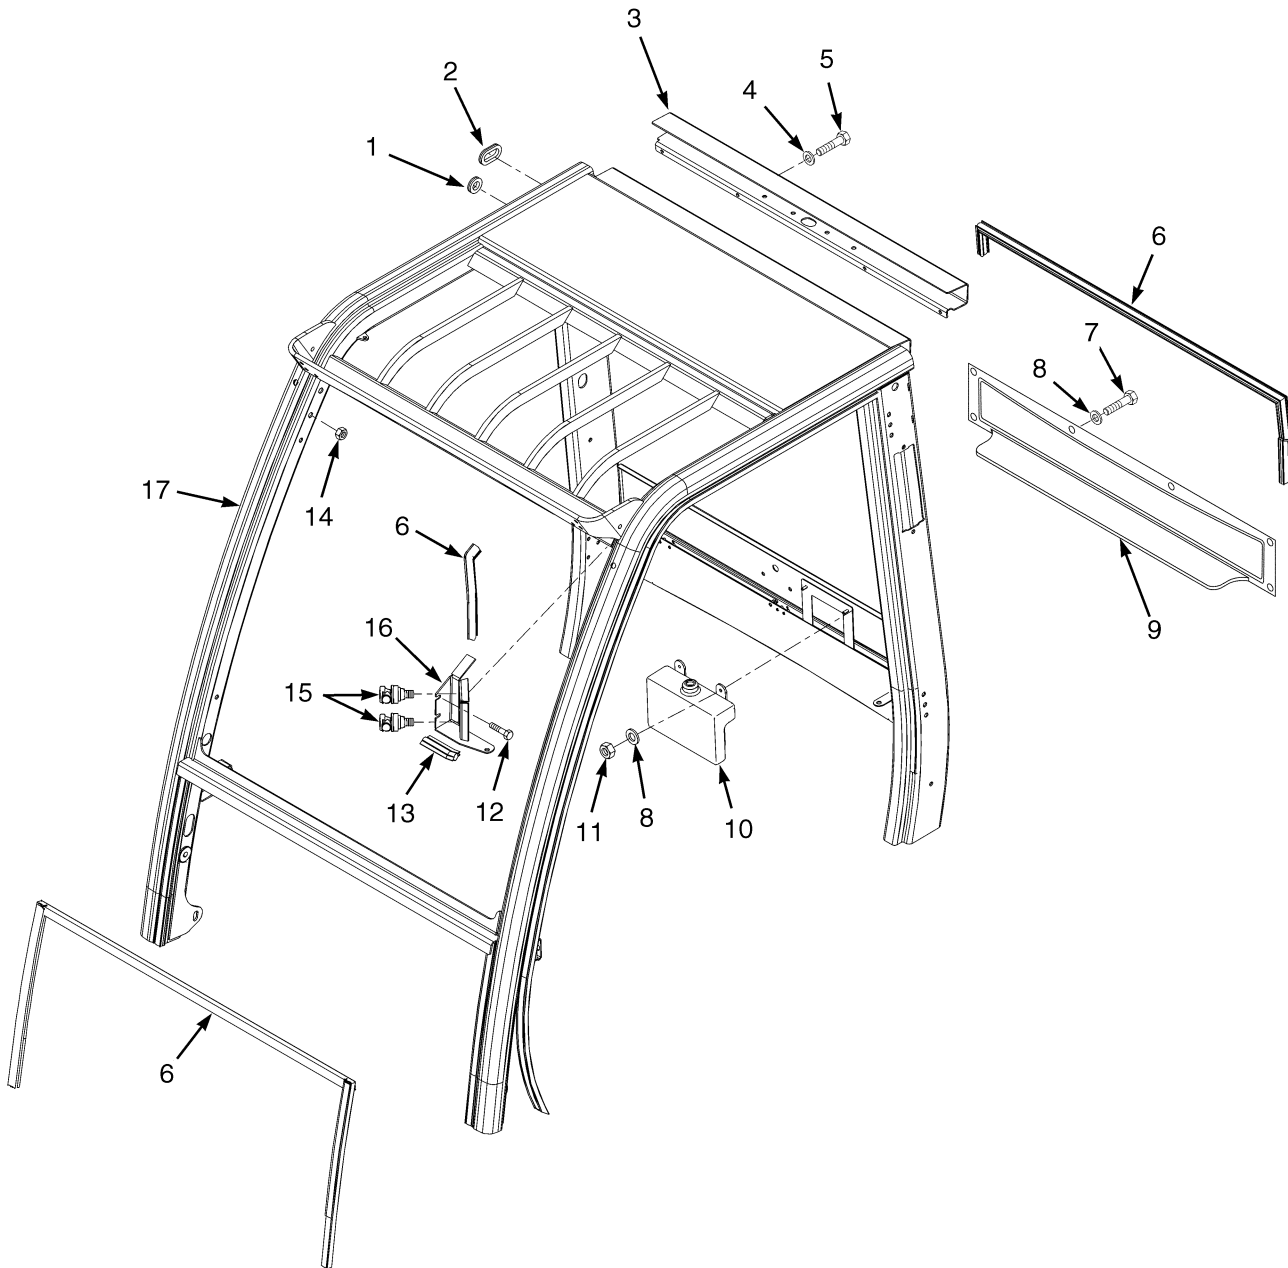

CAB (Figure 1-12) FRAME AND ATTACHING PARTS

BP120158

CAB FRAME AND ATTACHING PARTS

ITEM	PART NO.	DESCRIPTION	QTY
	1519232	Cab Assembly.....	1
1	1579116	Grommet	3
2	1598332	Grommet	2
3	1598321	Cover (Cable)	1
4	320158	Washer	4
5	136681	Capscrew	4
6	1515337	Seal	AR
7	1571775	Screw	5
8	320156	Washer	7
9	1598668	Cover (Rear).....	1
10	1598329	Water Tank	1
11	136687	Nut.....	2
12	1598323	Screw	2
13	1393539	Seal	AR
14	1468308	Nut.....	6
15	1598327	Connector.....	2
16	1598325	Bracket	1
17	a	Frame 2	1

FOOTNOTES:

a Not Serviced Separately