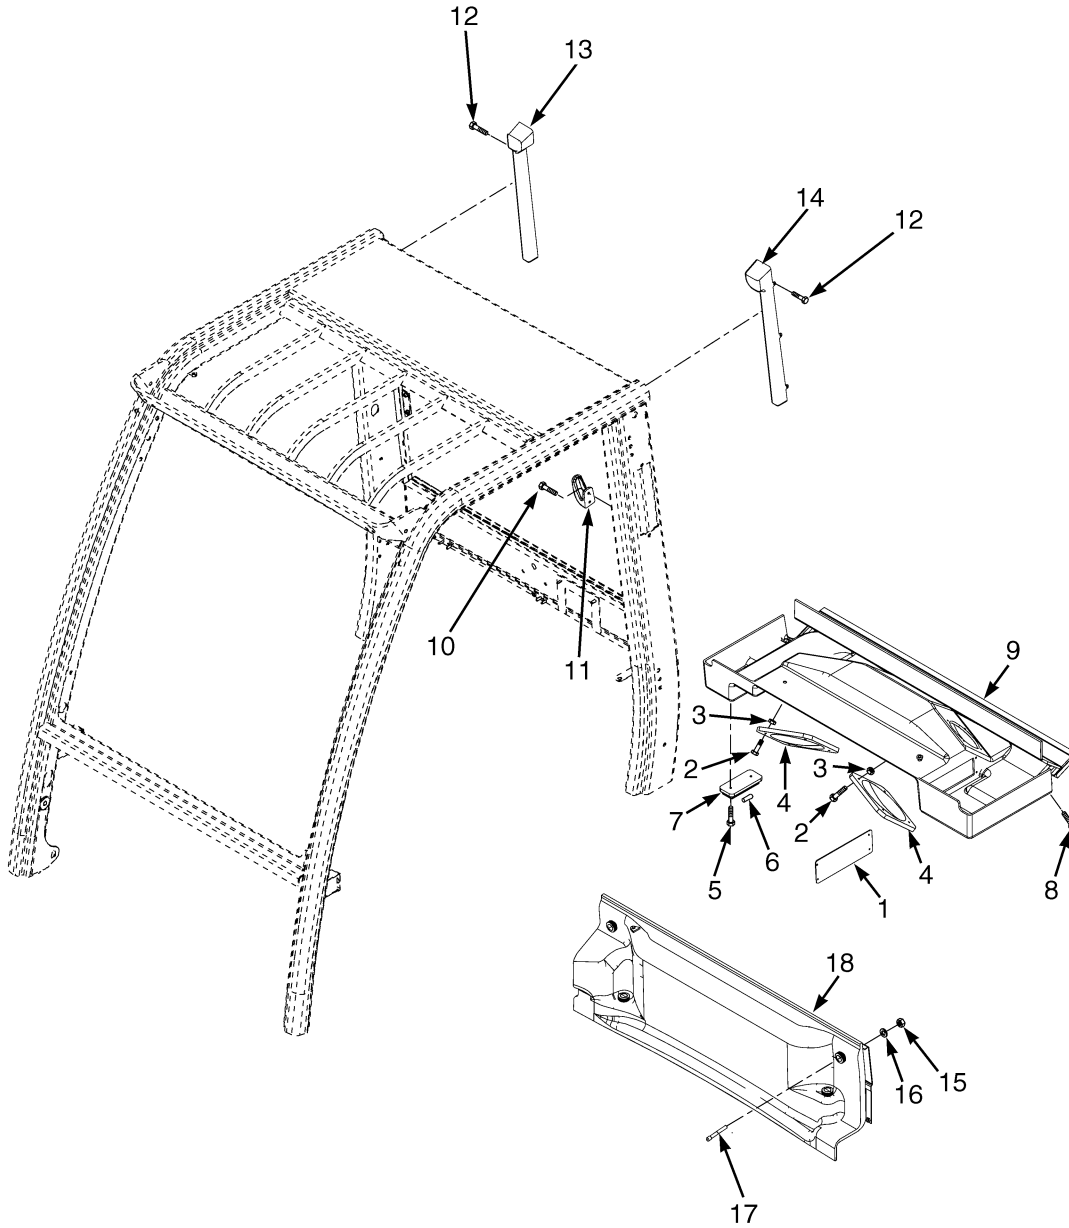

CAB (Figure 1-11) INTERIOR PANELS

HP120860

**CAB
INTERIOR PANELS**

ITEM	PART NO.	DESCRIPTION	QTY
	1519232	Cab Assembly.....	1
1	1571628	Cover (Radio)	1
2	1468320	Screw	8
3	1598420	Nut.....	8
4	1598421	Cover (Speakers)	2
5	1468319	Screw	2
6	1393527	Bulb	1
7	1393528	Dome Light.....	1
8	1493308	Bolt	4
9	1598422	Console (Radio)	1
10	1598423	Screw	2
11	1393458	Hanger.....	1
12	1468319	Screw	6
13	1598424	Support (RH).....	1
14	1598425	Support (LH).....	1
15	1598426	Nut.....	4
16	320158	Washer	4
17	1598427	Screw	4
18	1598428	Cover (Radiator).....	1