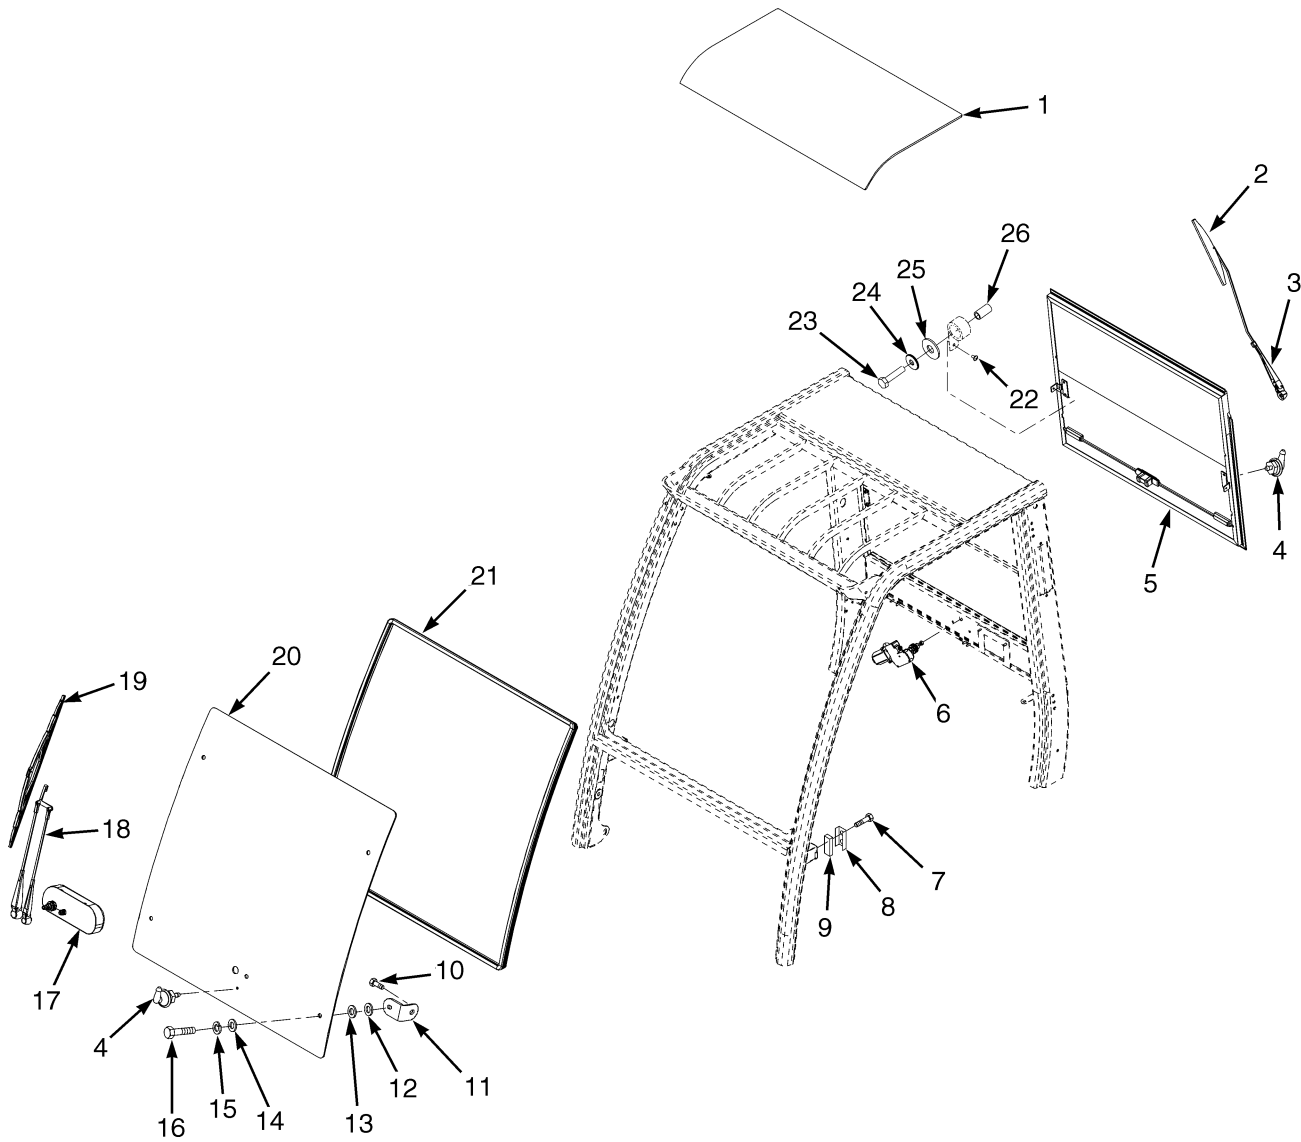

CAB (Figure 1-10) WINDOWS AND WINDOW WIPER SYSTEM

HP120862

CAB

WINDOWS AND WINDOW WIPER SYSTEM

ITEM	PART NO.	DESCRIPTION	QTY
	1519232	Cab Assembly.....	1
1	1598293	Window (Roof).....	1
2	1598297	Wiper Blade (Rear).....	1
3	1598296	Wiper Arm (Rear)	1
4	1493336	Connector.....	2
5	1598290	Sliding Window (Rear).....	1
6	1598295	Wiper Motor (Rear).....	1
7	1598300	Bolt	2
8	1393541	Guard	2
9	1393488	Block.....	2
10	1493308	Bolt	4
11	1598210	Bracket	4
12	1598211	Washer	4
13	1468317	Washer	4
14	1468316	Washer	4
15	1468315	Washer	4
16	1468314	Screw	4
17	1598294	Wiper Motor (Front)	1
18	1598298	Wiper Arm (Front).....	1
19	1598299	Wiper Blade (Front)	1
20	1598209	Screen (Front)	1
21	1581657	Seal	AR
22	302019	Screw	2
23	1598291	Screw	2
24	1558052	Washer	2
25	1598302	Spacer	2
26	1598301	Bushing	4