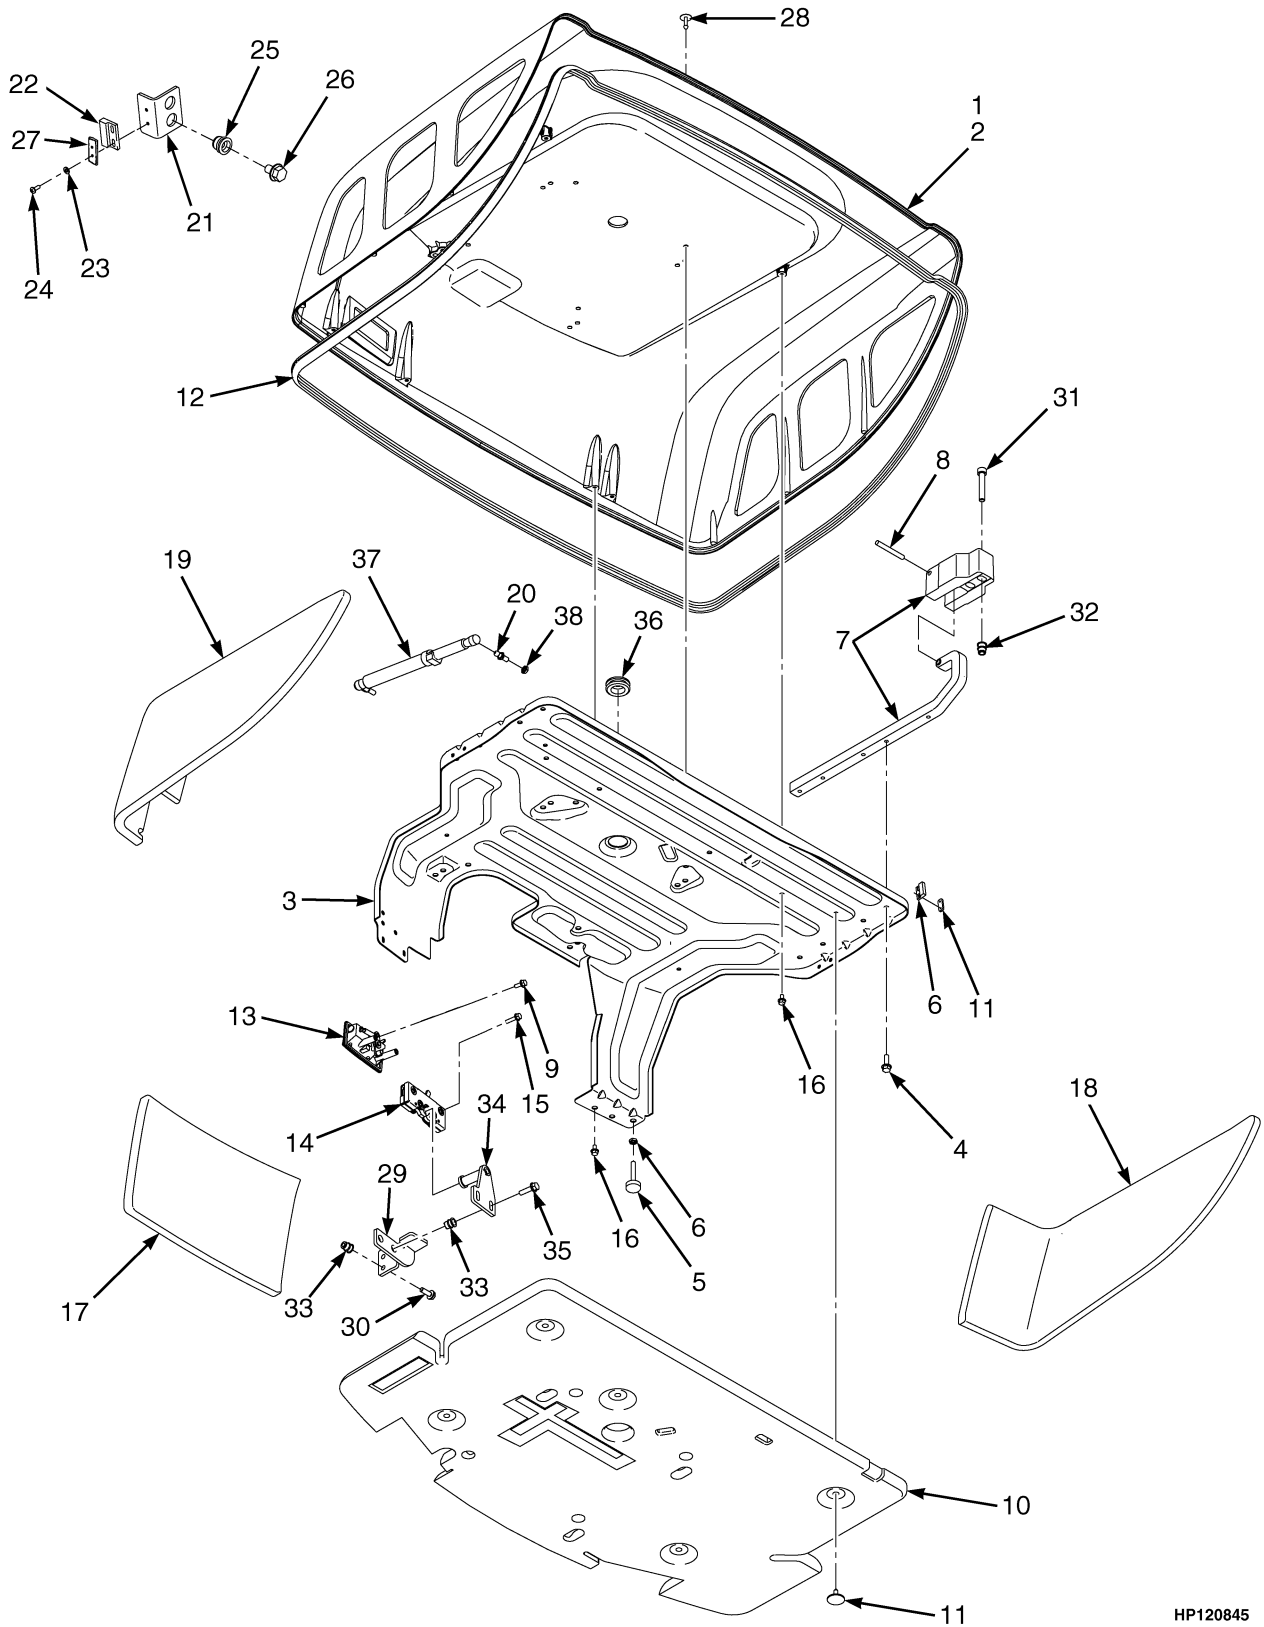

HOOD ASSEMBLY (Figure 1-1)

HP120845

HOOD ASSEMBLY

ITEM	PART NO.	DESCRIPTION	QTY
1	b 1589667	Hood Assembly (Low Noise)	1
1	c 1543994	Hood Assembly (Standard).....	1
1	1594927	Hood Assembly (Vented)	1
1	ac 1603215	Hood Assembly (Non-Vented)	1
1	ab 1605122	Hood Assembly (Low Noise)	1
1	a 1603216	Hood Assembly (Vented)	1
2	b 1590149	Hood (Low Noise).....	1
2	c 1543995	Hood (Standard).....	1
2	1594926	Hood (Vented)	1
2	ac 1603212	Hood (Non-Vented)	1
2	ab 1605121	Hood (Low Noise).....	1
2	a 1603214	Hood (Vented)	1
3	1544846	Reinforcement Assembly.....	1
4	1510113	Capscrew	8
5	1528906	Stop Screw	2
6	329069	Nut.....	4
7	1548618	Hinge Assembly	2
8	302380	Pin.....	2
9	1527876	Capscrew	2
10	1545387	Hood Liner.....	1
11	1304971	Fastener	4
12	1580652	Seal	1
13	1582287	Handle	1
14	1582286	Latch Rotor.....	1
15	1527878	Capscrew	4
16	1534417	Capscrew	6
17	b 1552010	Liner (Front Panel) (Low Noise).....	1
18	b 1552011	Liner (LH Panel) (Low Noise)	1
19	b 1552012	Liner (RH Panel) (Low Noise).....	1
20	c 1563369	Ball Stud	4
20	b 1563369	Ball Stud	3
20	b 1606659	Ball Stud	1
21	1527228	Bracket (Hood Switch)	1
22	1565545	Magnet (Reed Switch)	1
23	320152	Washer	4
24	302010	Screw.....	4
25	1531557	Insert.....	2
26	1583611	Capscrew.....	2
27	1585765	Plate	1
28	1347045	Fastener.....	8
29	1583672	Bumper Rest.....	1
30	1583611	Capscrew.....	2
31	296032	Capscrew.....	4
32	1530244	Insert.....	4
33	1530243	Insert.....	4
34	1584617	Striker Bolt	1
35	1527881	Capscrew.....	2
36	1561015	Grommet.....	1
37	c 1563497	Gas Spring.....	2
37	b 1560647	Gas Spring (LH).....	1
37	b 1563836	Gas Spring (RH)	1