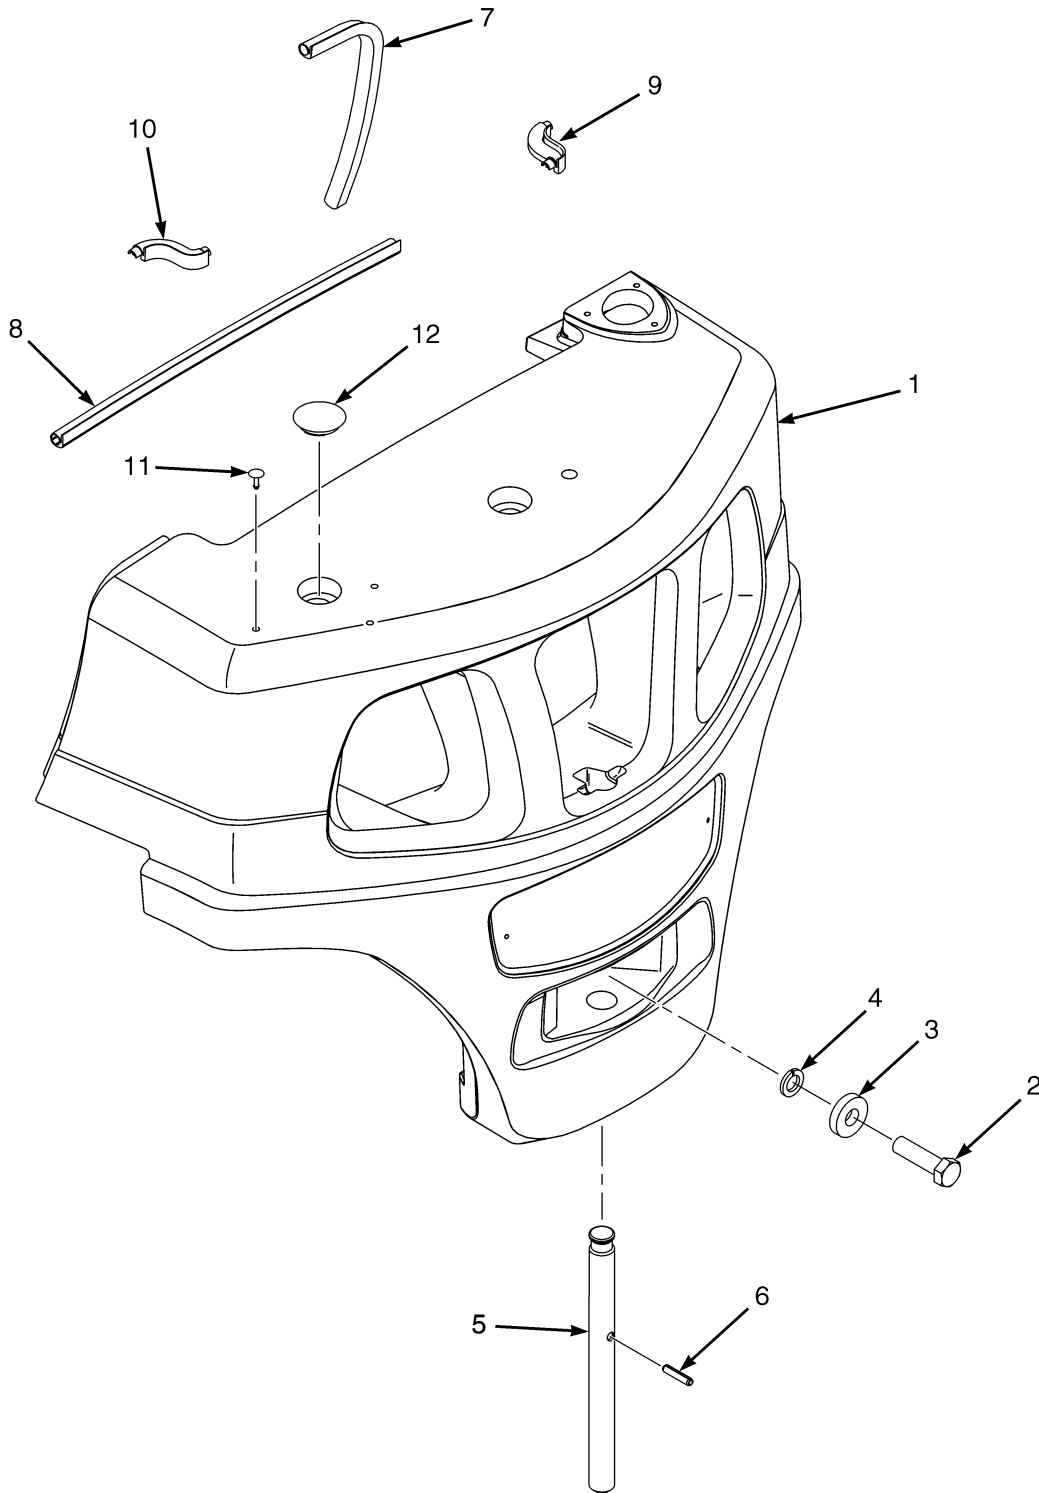

COUNTERWEIGHTS (Figure 1-5)

HP120833

COUNTERWEIGHTS

ITEM	PART NO.	DESCRIPTION	QTY
1	1533597	Counterweight (H2.0FT)	1
1	1533598	Counterweight (H2.5FT)	1
1	1533599	Counterweight (H3.0FT)	1
1	1533601	Counterweight (H3.5FT)	1
2	a 292608	Capscrew (101,6 mm)	1
2	b 292613	Capscrew (152,4 mm)	1
3	1375214	Washer	1
4	292689	Lockwasher.....	1
5	1533596	Pin	1
6	302491	Pin	1
7	1590279	Seal (Counterweight).....	1
8	1590280	Seal (Counterweight) (Top).....	1
9	1590152	Seal (RH).....	1
10	1590153	Seal (LH)	1
11	1347045	Fastener.....	4
12	2021395	Cap	2

FOOTNOTES:

a H2.0FT

b H2.5-3.5FT