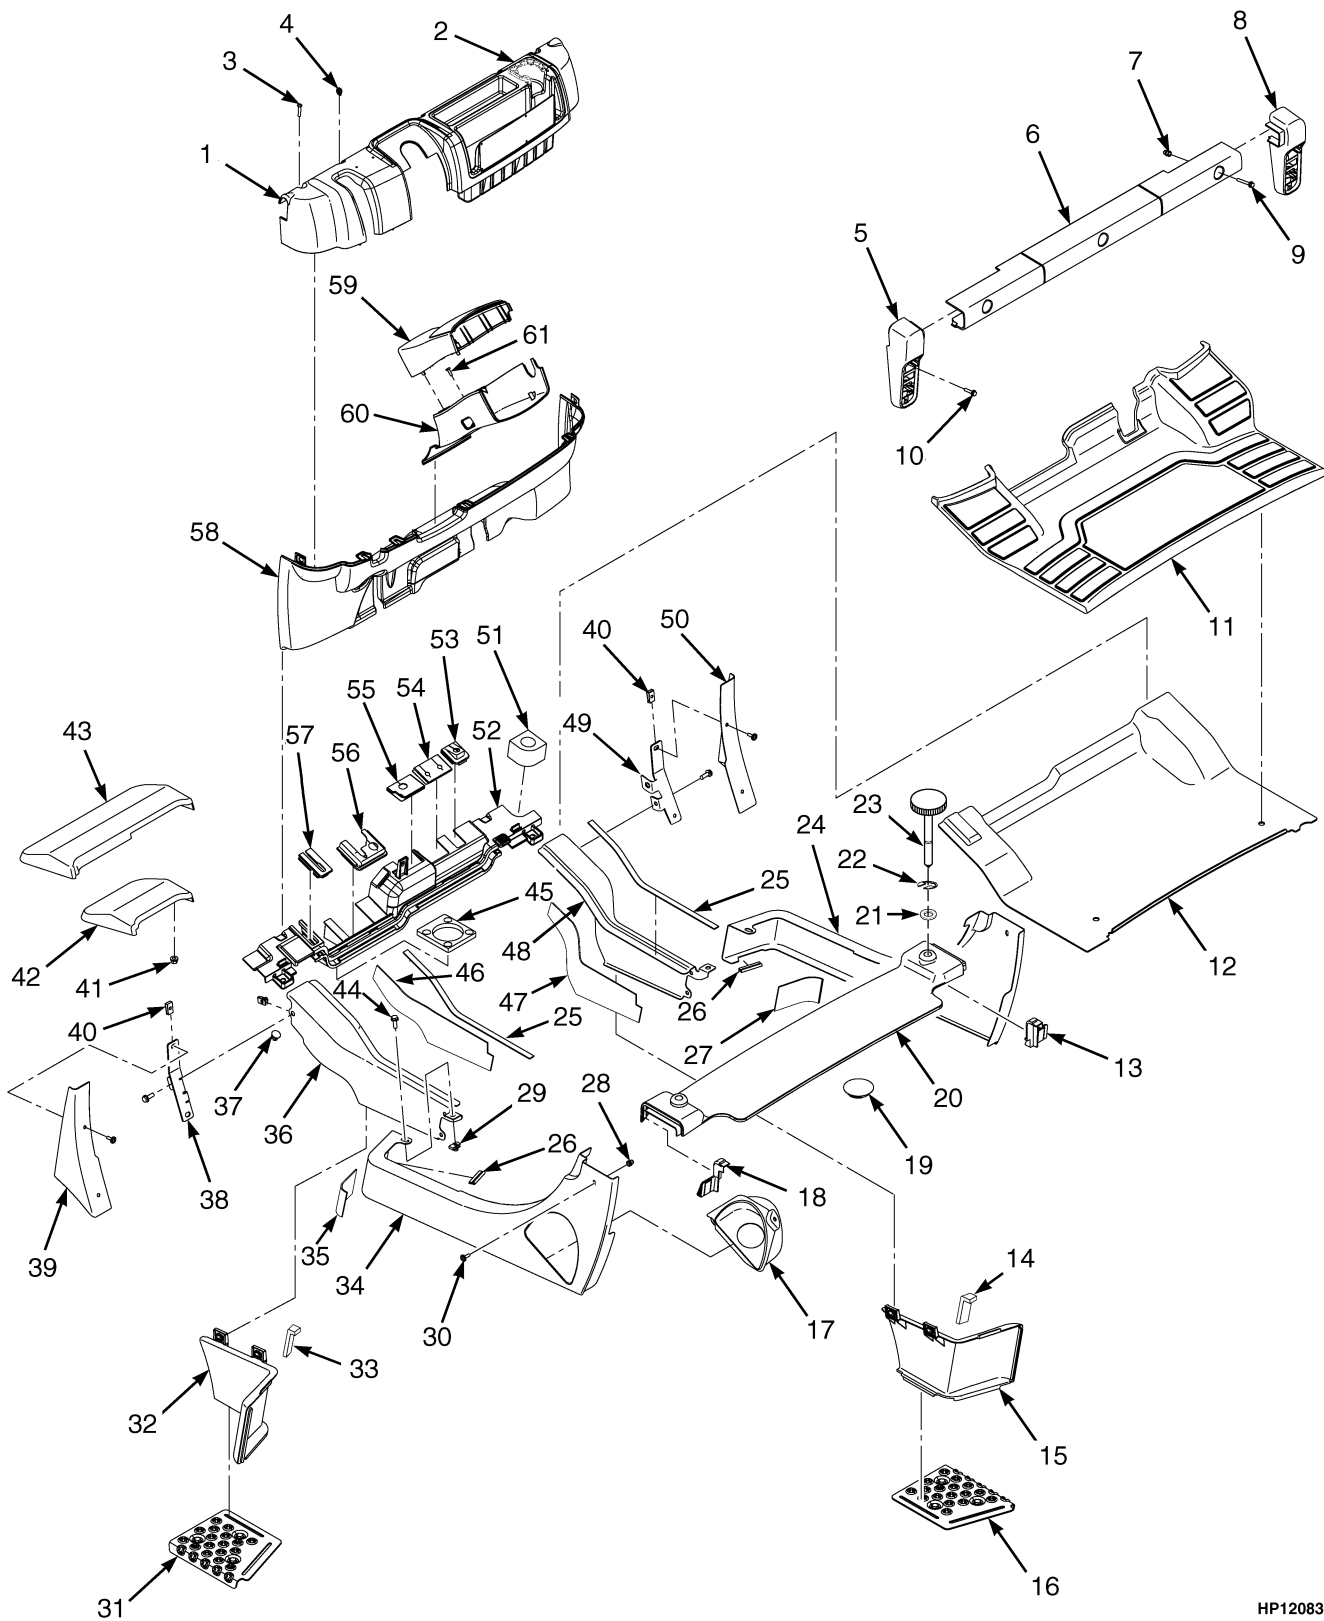

This Parts Manual is divided into 14 major sections which are listed above. Quick reference to these sections can be made by placing the right thumb on the tab of the desired section, bending the book back and thumbing the pages to the corresponding tab.

HOOD ASSEMBLY

ITEM	PART NO.	DESCRIPTION	QTY
38	329069	Nut	2
	a 1585592	Plug (Not Illustrated)	1

FOOTNOTES:

- a Use With Swivel Seat
- b With Cab
- c With Overhead Guard

FLOORPLATES AND COVERS (Figure 1-2)