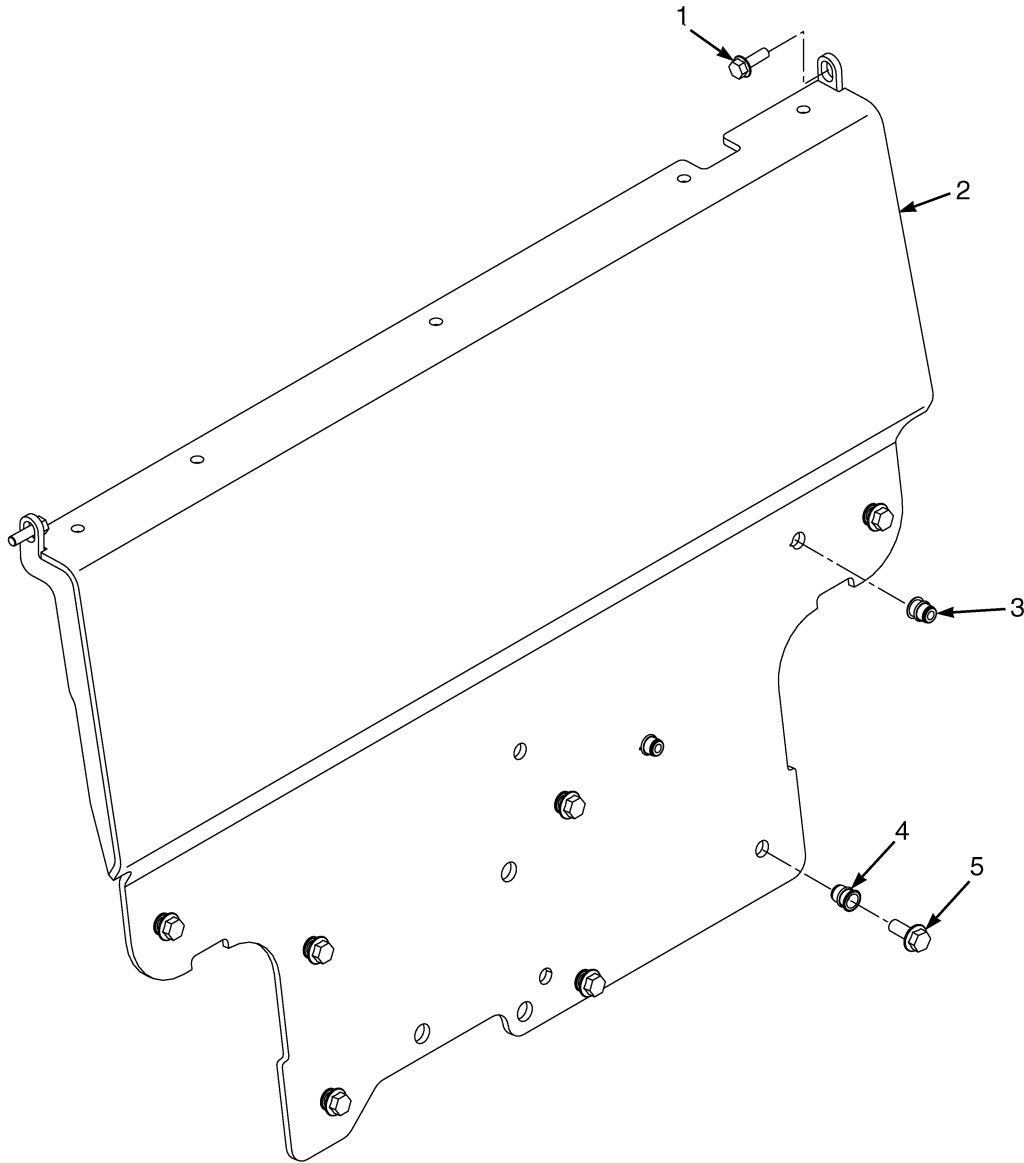

COWL MOUNT (Figure 1-4)

HP120730

ITEM	PART NO.	DESCRIPTION	QTY
1	1583611	Capscrew.....	2
2	1586815	Cowl.....	1
3	1530243	Insert.....	2
4	1530244	Insert.....	7
5	1605990	Capscrew.....	7