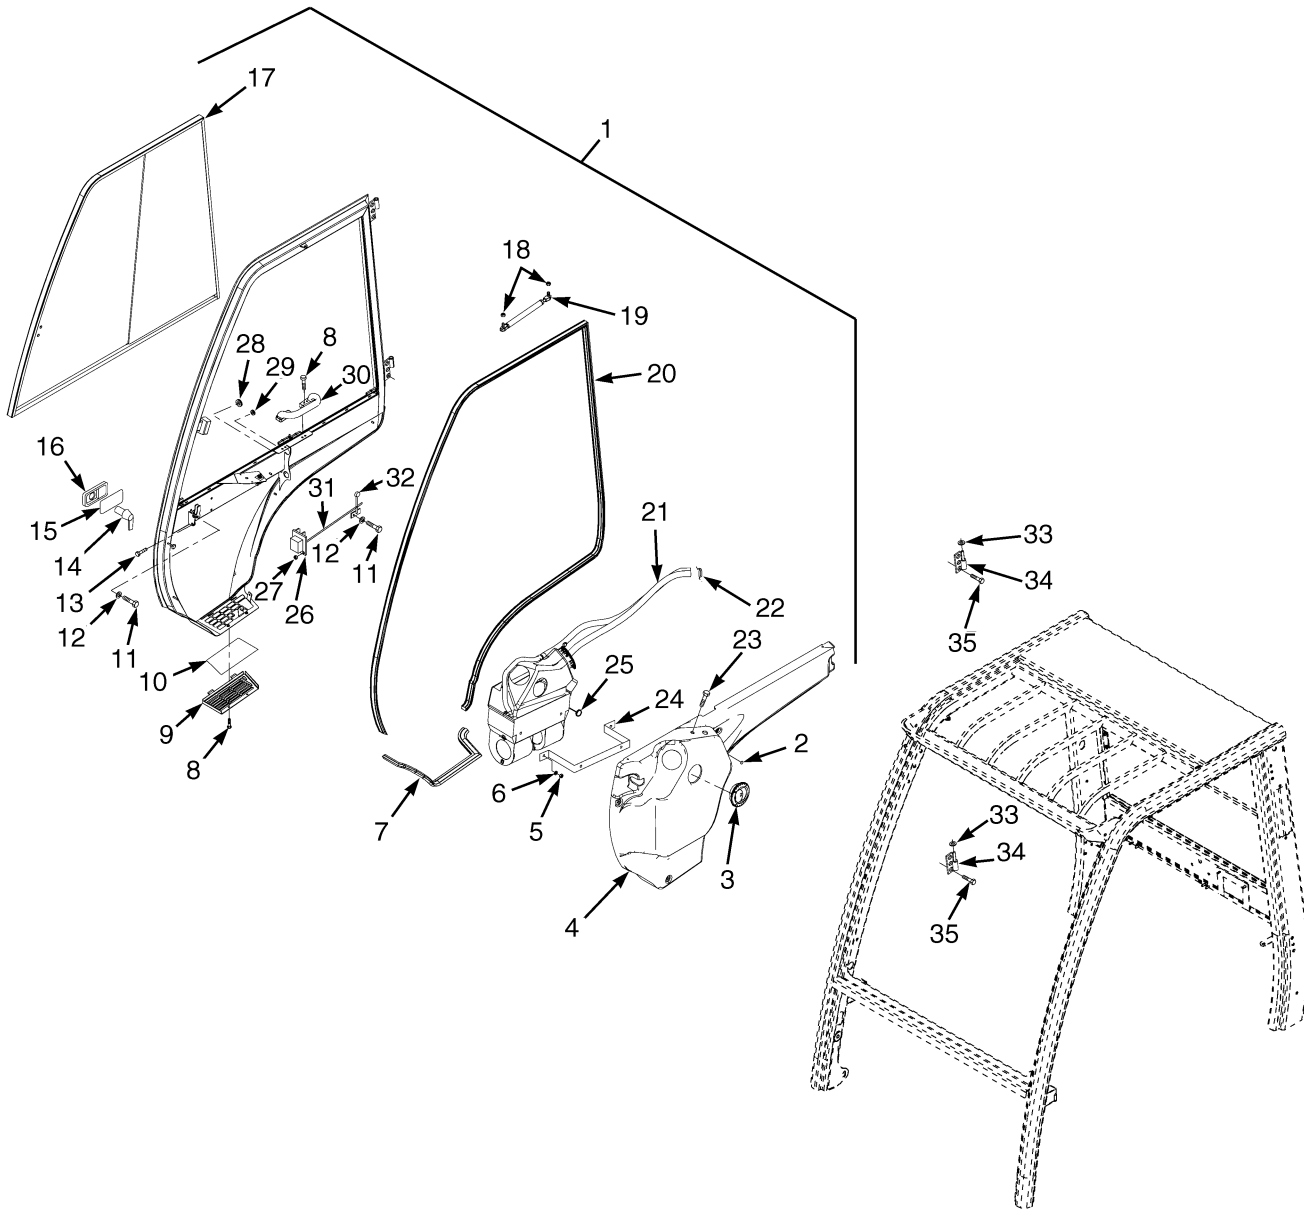

CAB (Figure 1-9) RH DOOR AND HEATER ASSEMBLY

HP120863

CAB
RH DOOR AND HEATER ASSEMBLY

ITEM	PART NO.	DESCRIPTION	QTY
	1519232	Cab Assembly.....	1
1	1598416	Door Assembly (RH)	1
2	1598389	Fastener	6
3	1598398	Nozzle	3
4	1598407	Cover (Door, RH)	1
5	239503	Nut	2
6	320158	Washer.....	2
7	1393539	Seal.....	AR
8	1598399	Screw	6
9	1598401	Bracket	1
10	1598400	Filter	1
11	302047	Screw	6
12	320156	Washer.....	6
13	296229	Capscrew	2
14	1598411	Lever	1
15	1598394	Shim.....	1
16	1598393	Grip	1
17	1598413	Sliding Window (RH).....	1
18	316835	Nut	2
19	1598414	Gas Spring	1
20	1515337	Seal.....	AR
21	1598404	Heater Assembly.....	1
21	1598675	Heater	1
21	1598674	Hose	4
21	1598673	Switch	1
21	1598672	Valve	1
21	1598671	Wire Harness.....	1
21	1598670	Connector	2
22	1393499	Clamp.....	1
23	1598403	Screw	4
24	1598669	Bracket	1
25	1598390	Plug.....	5
26	1598412	Lock (RH).....	1
27	1598408	Nut	2
28	1579116	Grommet	2
29	1598402	Grommet.....	1
30	1598406	Handle.....	1
31	1598409	Release Bar	1
32	1598410	Lever	1
33	1468312	Washer	2
34	1503959	Hinge (RH)	2
35	1493308	Bolt.....	12