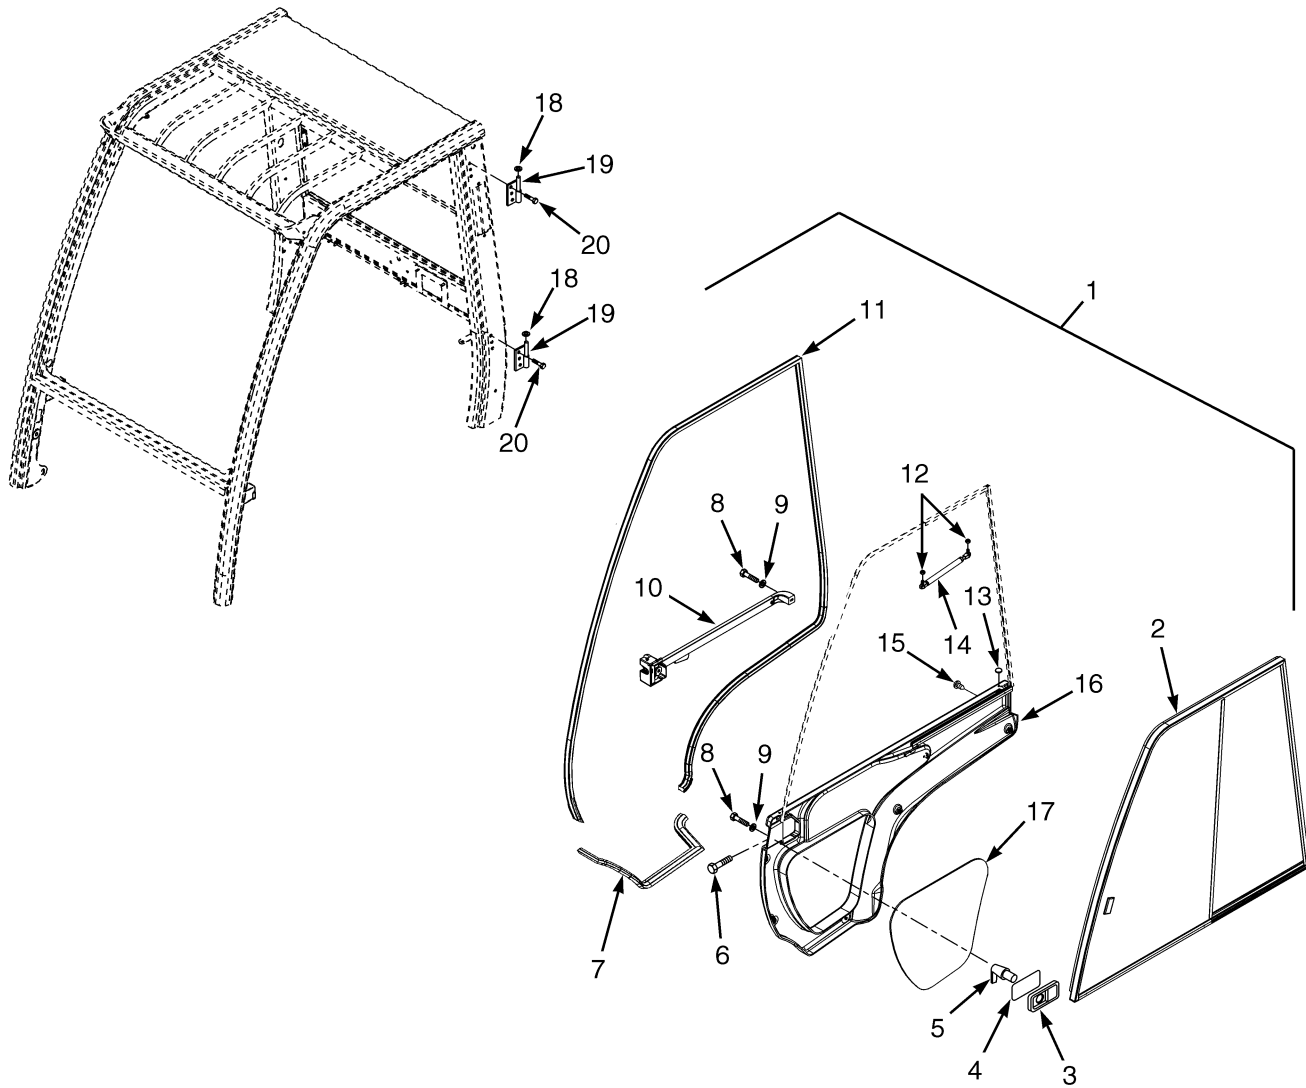

CAB (Figure 1-8) LH DOOR

HP120861

**CAB
LH DOOR**

ITEM	PART NO.	DESCRIPTION	QTY
	1519232	Cab Assembly.....	1
1	1598417	Door Assembly (LH)	1
2	1598396	Sliding Window (LH)	1
3	1598393	Grip	1
4	1598394	Shim.....	1
5	1598392	Lever	1
6	296229	Capscrew	2
7	1393539	Seal.....	AR
8	302047	Screw	5
9	320156	Washer.....	5
10	1393479	Handle and Latch (LH).....	1
11	1515337	Seal.....	AR
12	316835	Nut	2
13	1598390	Plug.....	2
14	1598397	Gas Spring	1
15	1598389	Fastener	5
16	1598391	Cover (Door, LH)	1
17	1598395	Screen (Door, Lower, LH)	1
18	1468312	Washer	2
19	1503958	Hinge (LH).....	2
20	1493308	Bolt	12
	a 1598390	Plug	5

FOOTNOTES:

a Not Illustrated