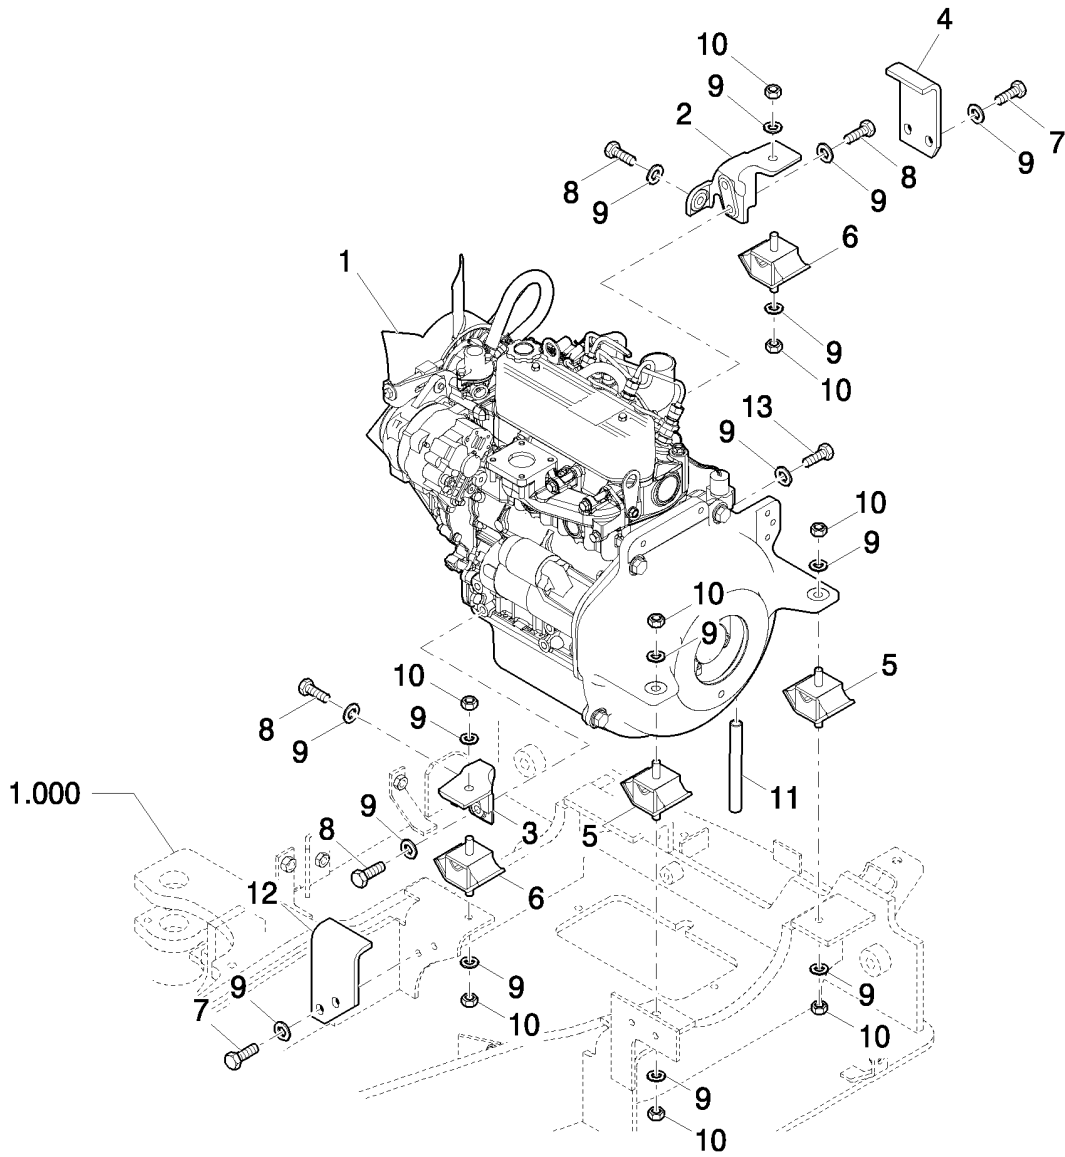

ENGINE INSTALLATIONS
INSTALLAZIONE MOTORE
MOTORANLAGE
INSTALLATIONS DU MOTEUR

0.000

01

p1

02/08

INSTALACIÓN MOTOR
ENGINE INSTALLATIONS
ENGINE INSTALLATIONS
ENGINE INSTALLATIONS

R	N	P.N.	MOD	Q	Description Denominacion	Descrizione Beskrivelse	Bezeichnung Denominação	Description Beschrijving	L.C.
1	1	87555573		1	ENGINE MOTOR	MOTORE MOTOR	MOTOR MOTOR	MOTEUR MOTOR	130M
2		87555533		1	BRACKET PIEZA DE SOPORTE	STAFFA BESLAG	KONSOLE BRACADEIRA	PATTE FIXATION STEUNBEUGEL	225S
3		87555534		1	BRACKET PIEZA DE SOPORTE	STAFFA BESLAG	KONSOLE BRACADEIRA	PATTE FIXATION STEUNBEUGEL	225S
4		87555532		1	BRACKET PIEZA DE SOPORTE	STAFFA BESLAG	KONSOLE BRACADEIRA	PATTE FIXATION STEUNBEUGEL	225S
5		87555531		2	MOUNT, RUBBER TEJUELO, GOMA	SUPPORTO, DI GOMMA MONTERINGSGUMMIBØ	GUMMIHALTERUNG MONTAGEM DE BORRA	PALIER CAOUTCHOUC BEVESTIGING, RUBBER	P777
6		72271561		2	DAMPER ANTIVIBRADOR	SMORZATORE SVINGNINGSDAEMPER	DÄMPFER ANTIVIBRADOR	AMORTISSEUR VIBRATI TRILLINGSDEMPPER	164S
7		11106234		4	BOLT, Hex, M10 x 25, 10.9, Full Thd TORNILLO	BULLONE SKRUE	SCHRAUBE PARAFUSO	BOULON BOUT	140B
8		15970734		6	BOLT, Hex, M10 x 1.25 x 25, 10.9, Full Thd TORNILLO	BULLONE SKRUE	SCHRAUBE PARAFUSO	BOULON BOUT	140B
9		14496631		20	WASHER, M10 x 21 x 2 ARANDELA	ROSETTA PIANA FLADSKIVE	UNTERLEGSSCHEIBE ANILHA	RONDELLE SLUITRING	131R
10		11701721		8	NUT, M10, CI 10 TUERCA	DADO MOETRIK	MUTTER PORCA	ECROU MOER	010D
11		87555529		1	HOSE MANGA	MANICOTTO FLESSIBILE SLANGE	SCHLAUCH TUBO FLEXIVEL	FLEXIBLE FLEXIBELE BUIS	030M
12		87595361		1	BRACKET PIEZA DE SOPORTE	STAFFA BESLAG	KONSOLE BRACADEIRA	PATTE FIXATION STEUNBEUGEL	225S
13		15970534		2	BOLT, Hex, M10 x 1.25 x 20, 10.9, Full Thd TORNILLO	BULLONE SKRUE	SCHRAUBE PARAFUSO	BOULON BOUT	140B

(1) See Sgr. 0.021

E16B