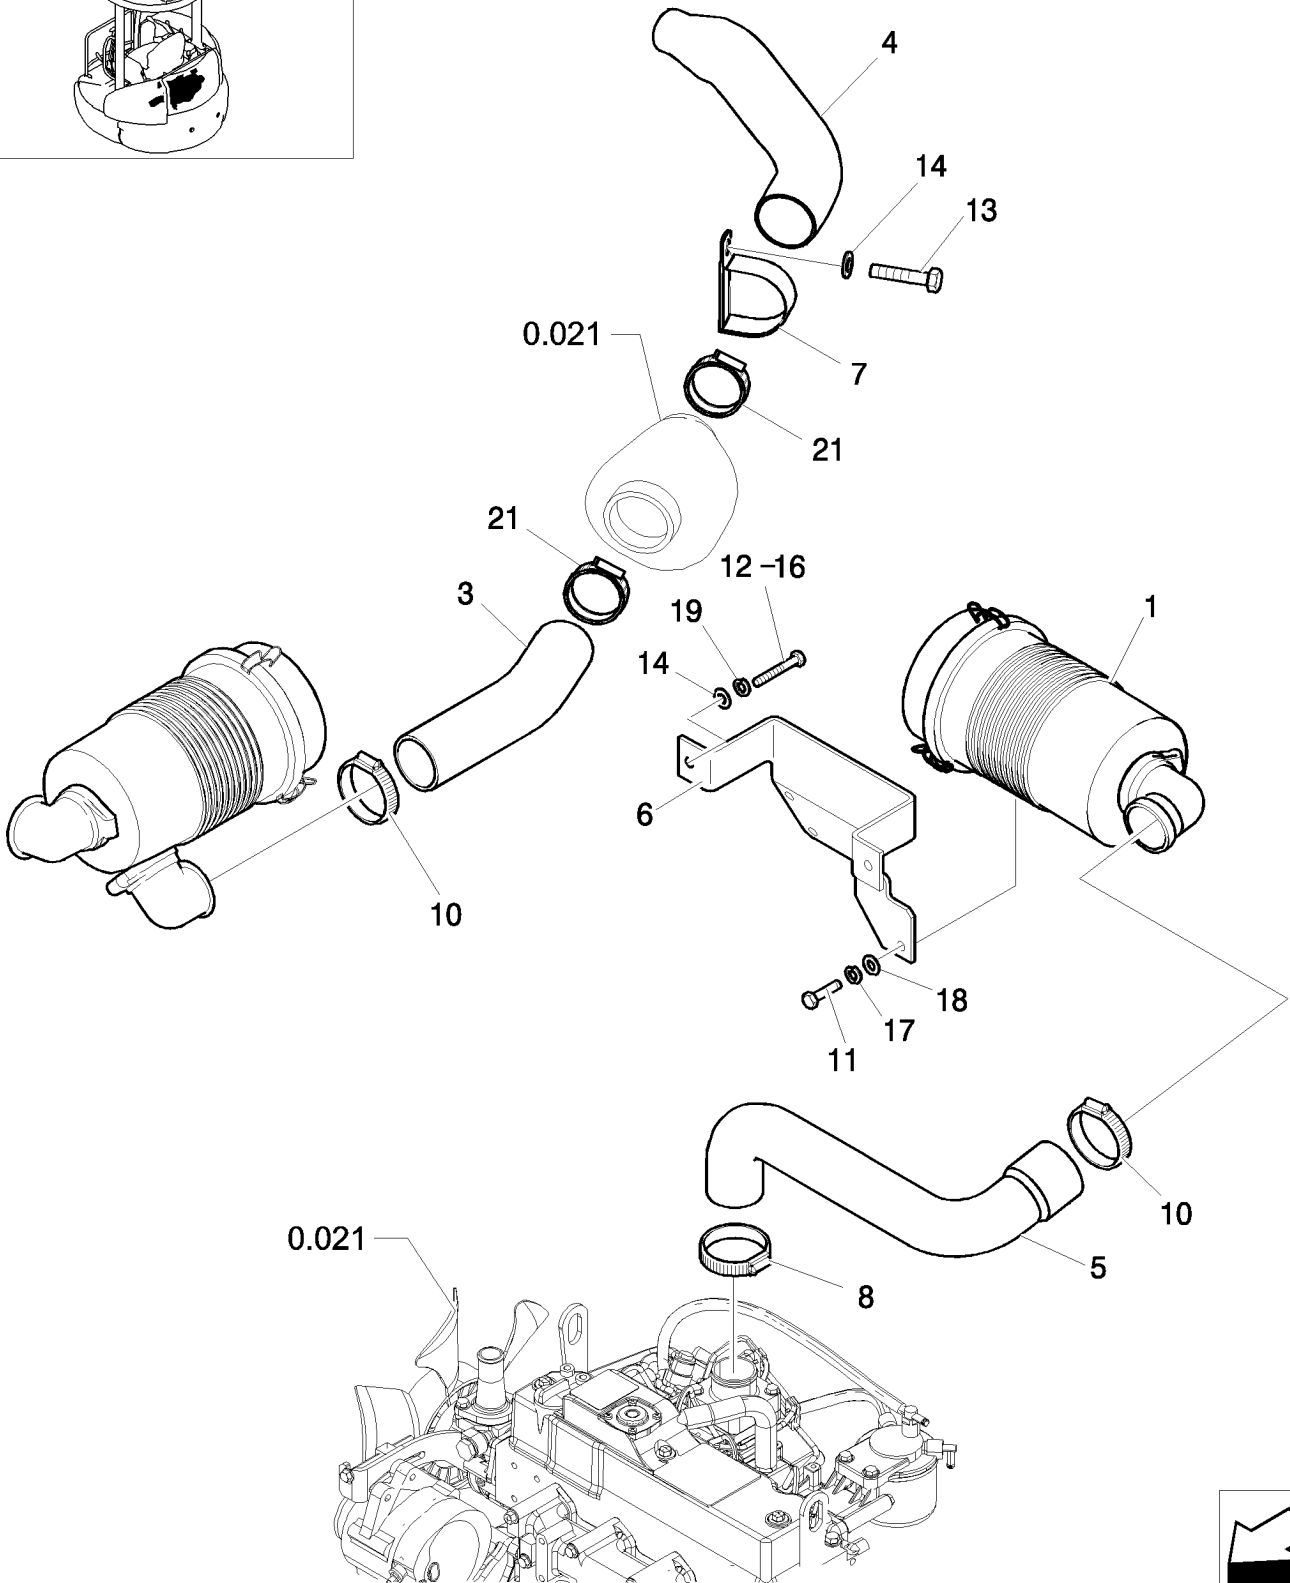

0.000

01

p1

09/07

INSTALACIÓN MOTOR
ENGINE INSTALLATIONS
ENGINE INSTALLATIONS
ENGINE INSTALLATIONS

R	N	P.N.	MOD	Q	Description Denominacion	Descrizione Beskrivelse	Bezeichnung Denominação	Description Beschrijving	L.C.
2		PH02P01049P1		1	BRACKET PIEZA DE SOPORTE	STAFFA BESLAG	KONSOLE BRACADEIRA	PATTE FIXATION STEUNBEUGEL	225S
3		PH02P01043P1		1	BRACKET PIEZA DE SOPORTE	STAFFA BESLAG	KONSOLE BRACADEIRA	PATTE FIXATION STEUNBEUGEL	225S
6		PW02P01054D1		6	MOUNT, RUBBER TEJUELO, GOMA	SUPPORTO, DI GOMMA MONTERINGSGUMMIBØ	GUMMIHALTERUNG MONTAGEM DE BORRAK	PALIER CAOUTCHOUC BEVESTIGING, RUBBER	P777
7		PH02P01048D1		2	MOUNT, RUBBER TEJUELO, GOMA	SUPPORTO, DI GOMMA MONTERINGSGUMMIBØ	GUMMIHALTERUNG MONTAGEM DE BORRAK	PALIER CAOUTCHOUC BEVESTIGING, RUBBER	P777
8		PW01P01022P1		4	WASHER ARANDELA	ROSETTA PIANA FLADSKIVE	UNTERLEGSCHIEBE ANILHA	RONDELLE SLUITRING	131R
10		11106234		4	BOLT, Hex, M10 x 25, 10.9, Full Thd, TE M10x25	BULLONE SKRUE	SCHRAUBE PARAFUSO	BOULON BOUT	140B
11		11106434		4	BOLT, Hex, M10 x 30, 10.9, Full Thd	BULLONE SKRUE	SCHRAUBE PARAFUSO	BOULON BOUT	140B
12		11114634		4	SCREW, TE M12x120 TORNILLO	VITE SKRUE	SCHRAUBE PARAFUSO	VIS SCHROEF	040V
13		12626221		8	WASHER, Ø10 ARANDELA	ROSETTA PIANA FLADSKIVE	UNTERLEGSCHIEBE ANILHA	RONDELLE SLUITRING	131R
14		13550521		6	WASHER, LOCK, Ø12 ARANDELA DE FRENO	ROSETTA DI SICUREZZA/ LAASESKIVE	SICHERUNGSSCHIEBE ANILHA DE FIXACAO	RONDELLE FREIN VEERRING	132R
15		72273958		1	SENSOR	SENSORE	SENSOR	CAPTEUR	608S
17		11702924		2	NUT, M12 TUERCA	DADO MOETRIK	MUTTER PORCA	ECROU MOER	010D
23		PW02P01057F1		1	PLUG TAPÓN	TAPPO PROP	STOPFEN BUJAO	BOUCHON PLUG	050T
23A		LQ02PU1002S004		1	O-RING JUNTA HERMETICA	ANELLO TOROIDALE O-RING	O-RING O-RING	JOINT THORIQUE O-RING	055A
24		PW02P01041P1		3	COVER TAPADERA	COPERCHIO DÆKSEL	ABDECKUNG COBERTA	COUVERCLE DEKSEL	265C
25		PW02P01047D1		1	HOSE MANGA	MANICOTTO FLESSIBILE SLANGE	SCHLAUCH TUBO FLEXIVEL	FLEXIBLE FLEXIBELE BUIS	030M
26		PH02P01060P1		1	COVER TAPADERA	COPERCHIO DÆKSEL	ABDECKUNG COBERTA	COUVERCLE DEKSEL	265C

E40.2SR

AIR CLEANER - CANOPY
FILTRO ARIA - CANOPY
LUFTFILTER - CANOPY
FILTRE A AIR - CANOPY