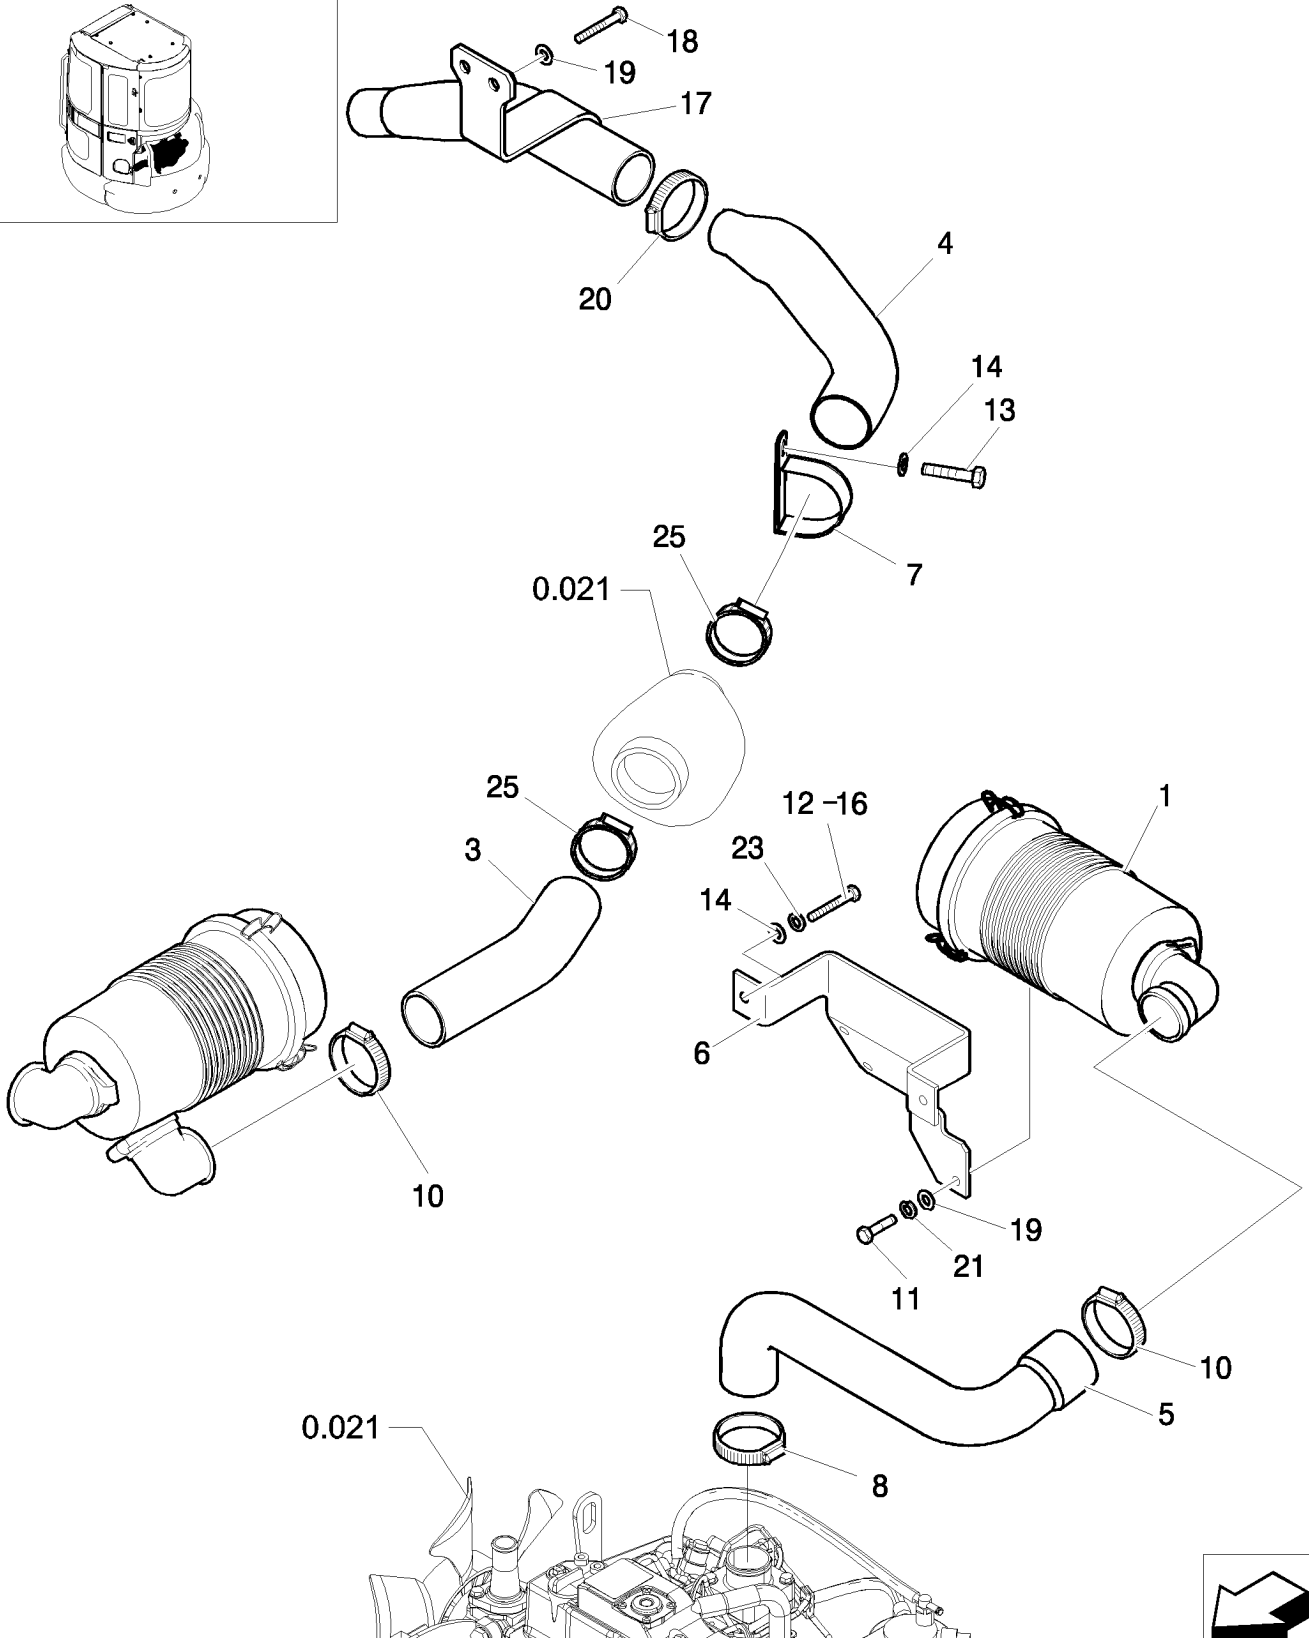

FILTRO DE AIRE - CANOPY
AIR CLEANER - CANOPY
AIR CLEANER - CANOPY
AIR CLEANER - CANOPY

R	N	P.N.	MOD	Q	Description Denominacion	Descrizione Beskrivelse	Bezeichnung Denominação	Description Beschrijving	L.C.
1	1	87586106		1	AIR CLEANER DEPURADOR	DEPURATORE LUFTFILTER	LUFTFILTER(1)	FILTER A AIR LUCHTREINIGER	021D
3		PH11P01033P1		1	HOSE MANGA	MANICOTTO FLESSIBILE SLANGE	SCHLAUCH TUBO FLEXIVEL	FLEXIBLE FLEXIBELE BUIS	030M
4		PH11P01034P1		1	HOSE MANGA	MANICOTTO FLESSIBILE SLANGE	SCHLAUCH TUBO FLEXIVEL	FLEXIBLE FLEXIBELE BUIS	030M
5		PH11P01035P1		1	HOSE MANGA	MANICOTTO FLESSIBILE SLANGE	SCHLAUCH TUBO FLEXIVEL	FLEXIBLE FLEXIBELE BUIS	030M
6		{87542577}		1					
7		87343836		1	CLIP SUJETADOR	FERMAGLIO KLIPS	KLEMME(1) FIXADOR	CLIP KLEM	045F
8		87526525		1	CLAMP COLLAR	MORSETTO CLAMP	SHELLE BRACADEIRA	COLLIER CLAMP	1640
10		87526526		2	CLAMP COLLAR	MORSETTO CLAMP	SHELLE BRACADEIRA	COLLIER CLAMP	1640
11		16043434		4	BOLT, Hex, M8 x 20, 10.9, Full Thd TORNILLO	BULLONE SKRUE	SCHRAUBE PARAFUSO	BOULON BOUT	140B
12		11106234		1	BOLT, Hex, M10 x 25, 10.9, Full Thd, TE M10x25 TORNILLO	BULLONE SKRUE	SCHRAUBE PARAFUSO	BOULON BOUT	140B
13		11106034		1	BOLT, Hex, M10 x 20, 10.9, Full Thd TORNILLO	BULLONE SKRUE	SCHRAUBE PARAFUSO	BOULON BOUT	140B
14		14496621		3	WASHER, M10 x 21 x 2 ARANDELA	ROSETTA PIANA FLADSKIVE	UNTERLEGSCHIEBE ANILHA	RONDELLE SLUITRING	131R
16		11106434		1	BOLT, Hex, M10 x 30, 10.9, Full Thd TORNILLO	BULLONE SKRUE	SCHRAUBE PARAFUSO	BOULON BOUT	140B
17		10571779		4	WASHER, LOCK, M8 ARANDELA DE FRENO	ROSETTA DI SICUREZZA/ LAASESKIVE	SICHERUNGSSCHIEBE(1) ANILHA DE FIXACAO	RONDELLE FREIN VEERRING	132R
18		12654421		4	WASHER, Ø8 ARANDELA	ROSETTA PIANA FLADSKIVE	UNTERLEGSCHIEBE ANILHA	RONDELLE SLUITRING	131R
19		10571879		2	WASHER, LOCK, M10 ARANDELA DE FRENO	ROSETTA DI SICUREZZA/ LAASESKIVE	SICHERUNGSSCHIEBE(1) ANILHA DE FIXACAO	RONDELLE FREIN VEERRING	132R
21		87526651		2	CLAMP COLLAR	MORSETTO CLAMP	SHELLE BRACADEIRA	COLLIER CLAMP	1640

(1) See Page 0.001A

E40.2SR

AIR CLEANER - CAB
FILTRO ARIA - CABINA
LUFTFILTER - KABINE
FILTRE A AIR - CABINE