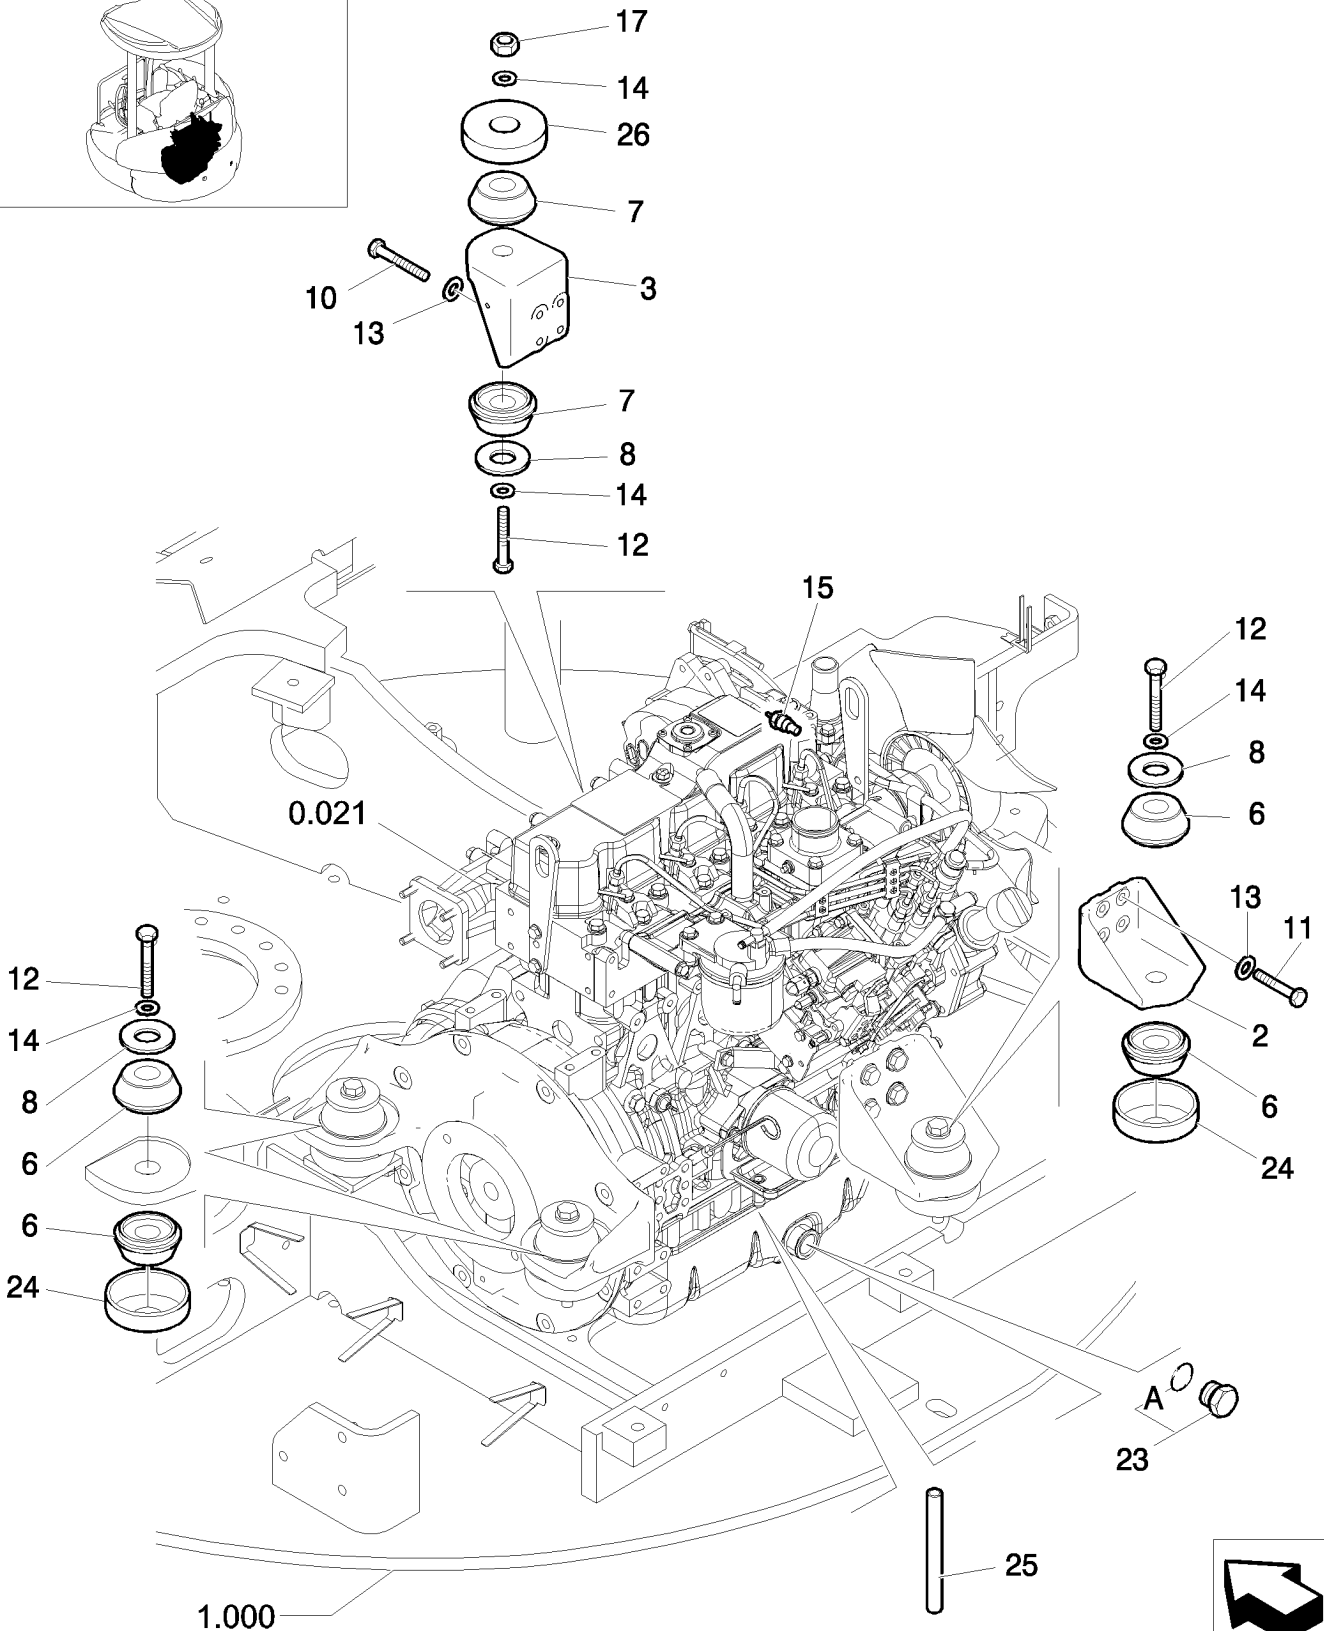

TABLE OF CONTENTS

3.060	03	SWIVEL JOINT LINES
3.060A	01	JOINT ASSY, SWIVEL - COMPONENTS
3.070	01	LOWER FRAME LINES
4.200	01	TOOLS KIT
4.520	01	DECALS - CANOPY
4.520	02	DECALS - CANOPY
4.520	03	DECALS - CANOPY
4.520	04	DECALS - CANOPY
4.520	05	DECALS - CAB
4.520	06	DECALS - CAB
4.520	07	DECALS - CAB
4.520	08	DECALS - CAB
5.0001	01	RUBBER CRAWLER - 955250020
5.0002	01	STEEL CRAWLER - 955350020
5.0002	02	STEEL CRAWLER - 955350020
5.0002	03	STEEL CRAWLER - 955350020
5.0004	01	PADS SHOE FOR STEEL TRACK
5.0022	01	ARM ASSY - STD (L=1430MM) - 747334080
5.0022	02	ARM LINES - STD - 747334080
5.0022	02A	ARM LINES - STD - 747334080
5.0022	03	ARM LINES - STD (N&B) - 747334080
5.0038	01	ARM LONG (L=1700MM) - 747332080
5.0038	02	LONG ARM LINES - 747332080
5.0038	02A	LONG ARM LINES - 747332080
5.0038	03	LONG ARM LINES (N&B) - 747332080
5.0072	01	EXTRA COUNTERWEIGHT - 747649010
5.0101	01	BUCKET (L=600MM) - 747642010
5.0102	01	BUCKET (L=700MM) - 747643010
5.0106	01	BUCKET (L=800MM)
5.0109	01	BUCKET (L=750MM) - 747627010
5.0127	01	BUCKET (L=900MM)
5.9122	01	BUCKET (L=450MM) - 747638010
5.9123	01	BUCKET (L=650MM) - 747629010
5.9125	01	BUCKET (L=300MM)
5.9126	01	BUCKET (L=550MM) - 747628010

0.000

01

p1

09/07

ENGINE INSTALLATIONS
INSTALLAZIONE MOTORE
MOTORANLAGE
INSTALLATIONS DU MOTEUR