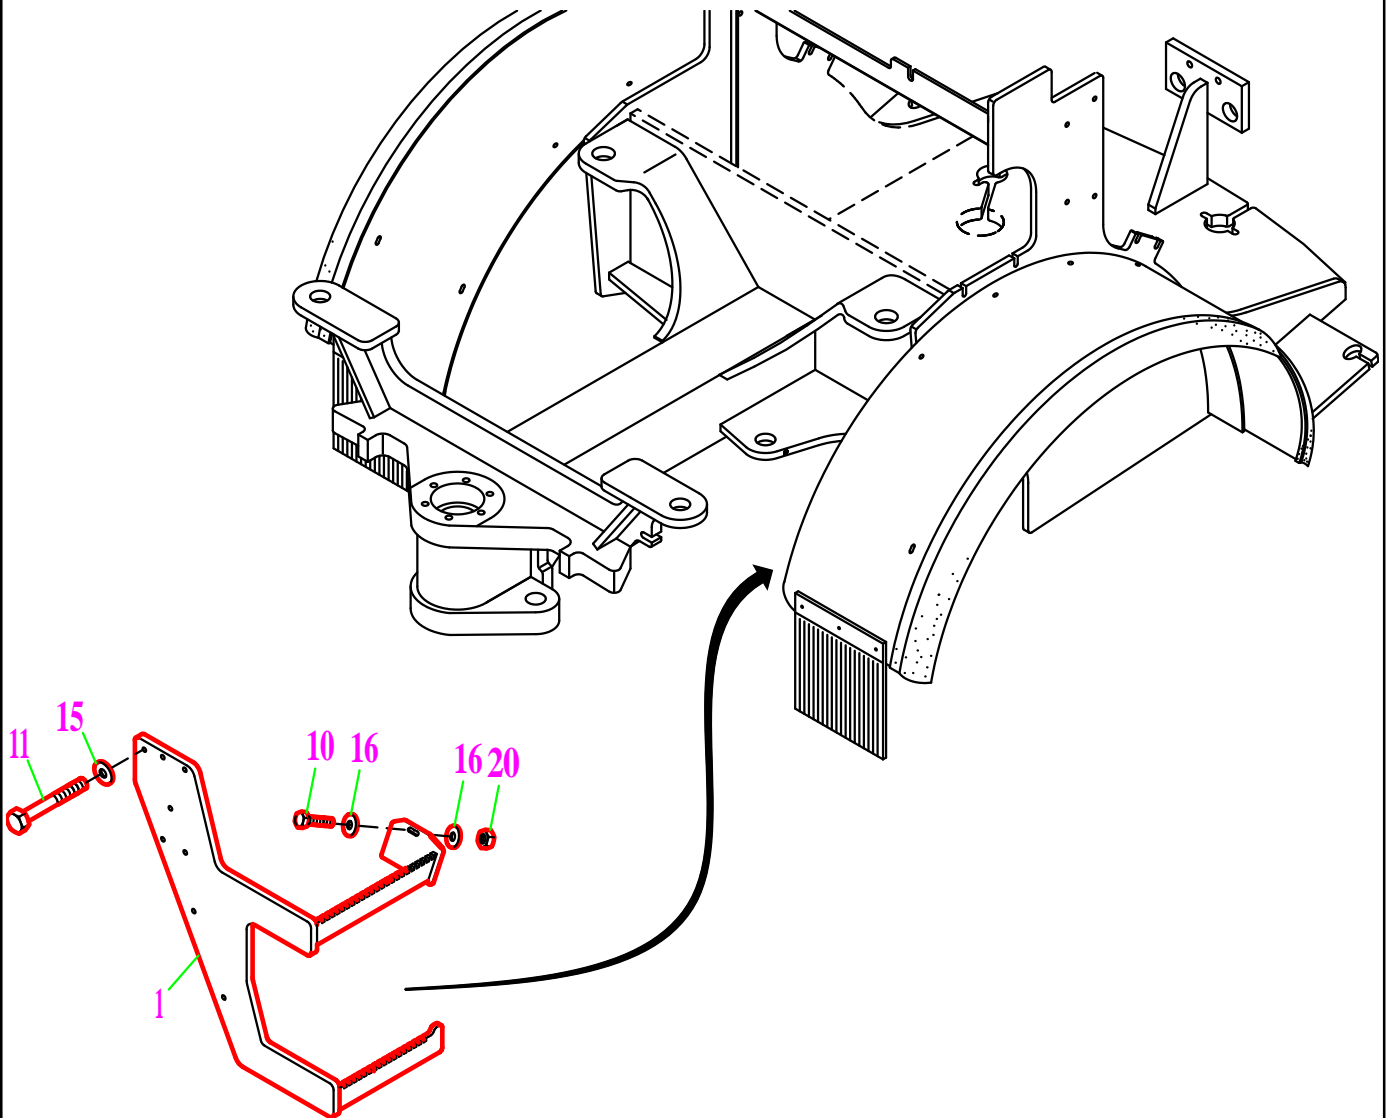

1

P3230 0000

W50TC W50TC

STEPS INSTALL.MATERIAL
SCALETTA MONTAGGIO
ECHELLE MATERIEL MONTAGE
AUFSTIEG EINBAU

1

BUY NOW

**Then Instant Download
the Complete Manual
Thank you very much!**