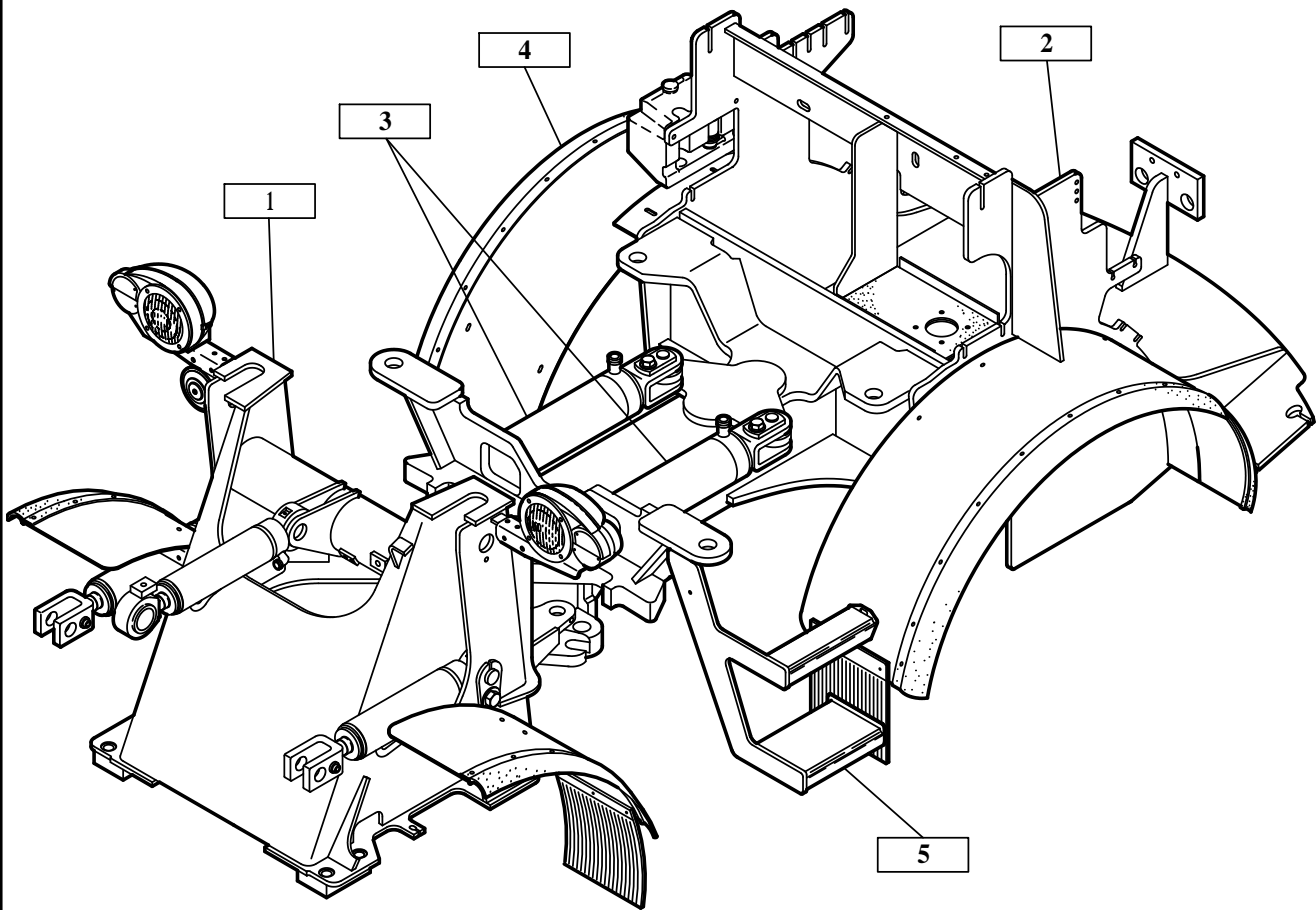

TABLE OF CONTENTS

95.015	2984889002	FILTER BRACKET
95.016	2432620001	HEATING
95.016	2984886001	WATER SUPPLY
95.019	2987819001	INJECTION VALVE
95.020	2432627001	BRACKET
95.020	2984890001	FILTER CARTRIDGE
95.020	2987818001	FUEL PUMP
95.021	2432632001	FUEL LINE
95.021	2987808001	FUEL LINE
95.021	2987817001	INJECTION PIPE
95.021	2987821001	FUEL LINE
95.021	2987822001	FUEL LINE
95.027	2987814010	CAP/CONTROLLER
95.041	2139820004	FLANGE
95.041	2984878001	EXHAUST COLLECTOR
95.044	2984849001	GENERATOR
95.044	2984875001	STARTER MOTOR
95.044	2984877001	AIR SHIELD
95.044	2984894001	FASTENING PARTS
95.044	2987838001	NARROW V-BELT
95.046	2192711001	ENGINE MOUNTING
95.046	2193648001	ENGINE MOUNTING
95.048	2984854001	BRACKET
95.048	2984876001	CONTROL UNIT
95.048	2987918001	CABLE HARNESS
95.051	2432648001	OIL PRESS.SWITCH
95.051	2432649001	TEMP.TRANSMITTER
95.056	2984864001	ENGINE SHUT-DOWN
95.063	2984881001	CABLE HARNESS
95.063	2984882001	HEATER PLUG

FRAME BASIC MACHINE WITH MOUNT. PARTS
TELAIO MACCHINA BASE SERIE MONTAGGIO
CADRE ENGINE DE BASE AV. PIECES MONT.
RAHMEN GRUNDGERAET MIT ANBAUTEILEN

1