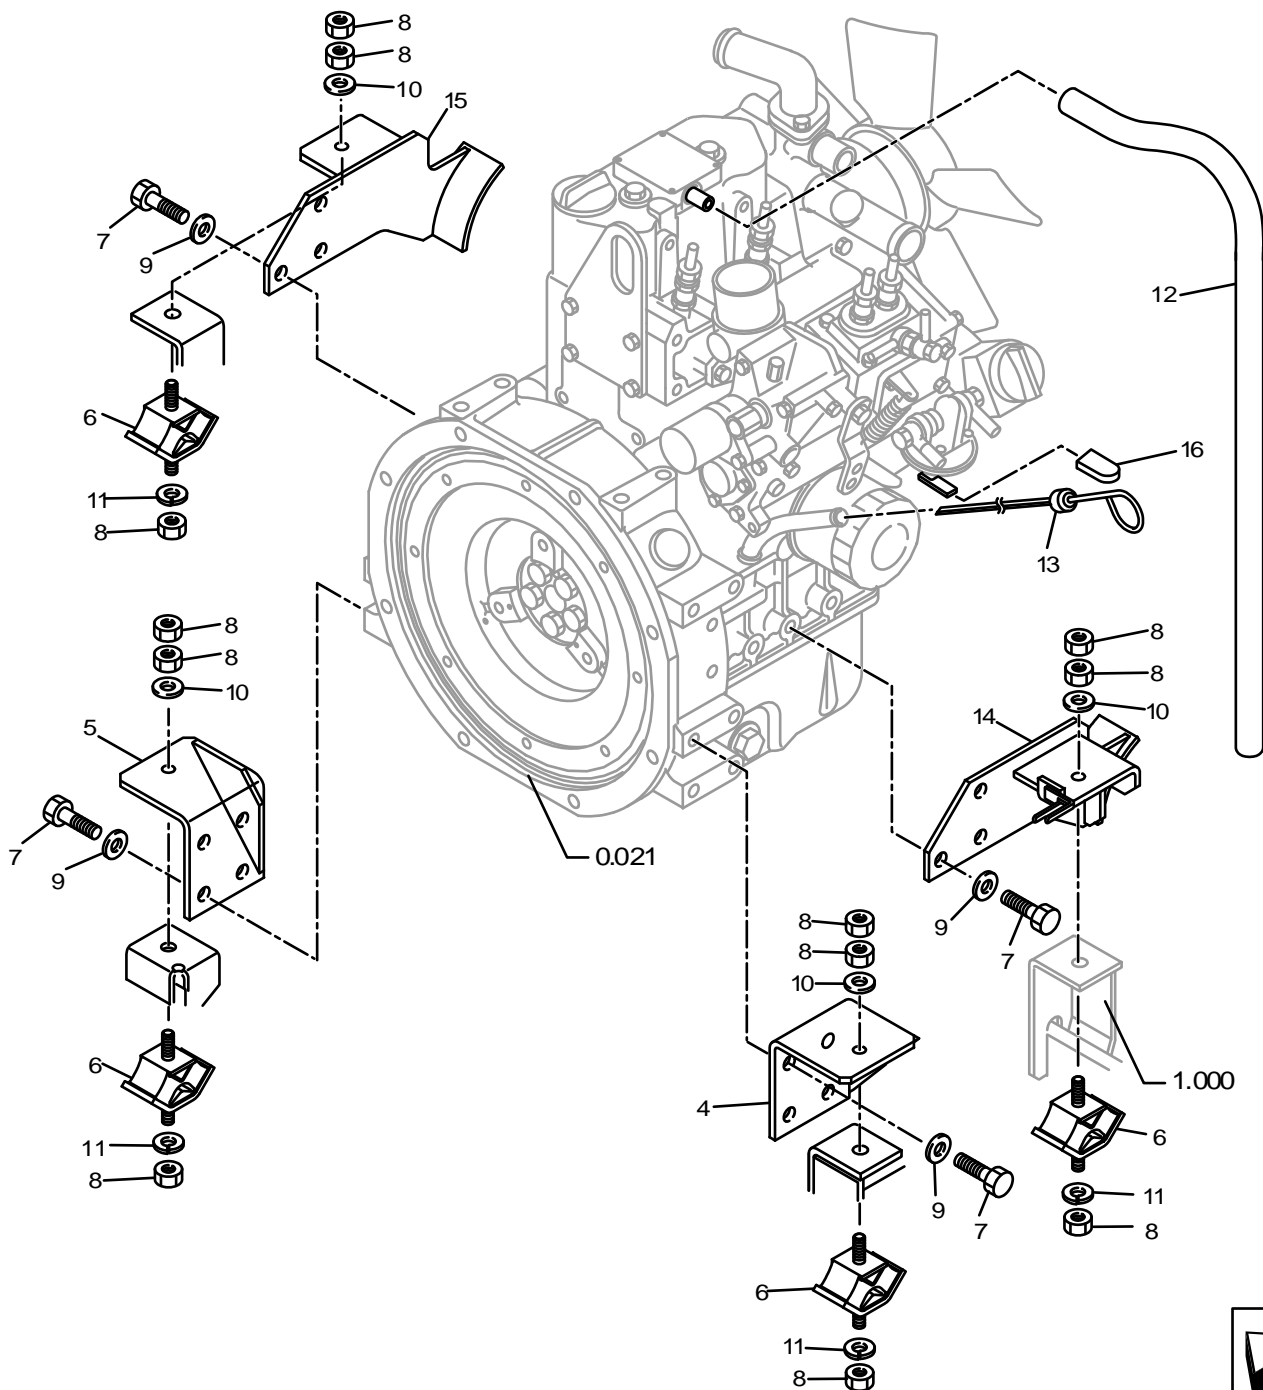

ENGINE SUSPENSIONS
SOSPENSIONI MOTORE
SUSPENSIONS DU MOTEUR
MOTORAUFHAENGUNG

1

0.000

01

p1

03/05

ANCLAJES MOTOR

R	N	P.N.	MOD	Q	Description Denominacion	Descrizione Denominação	Description Beschrijving	Bezeichnung Beskrivelse	L.C.
4		72956983		1	BRACKET PIEZA DE SOPORTE	STAFFA BRACADEIRA	PATTE FIXATION STEUNBEUGEL	HALTERUNG BESLAG	225S
5		72956464		1	BRACKET PIEZA DE SOPORTE	STAFFA BRACADEIRA	PATTE FIXATION STEUNBEUGEL	HALTERUNG BESLAG	225S
6		72956463		4	SHOCK ABSORBER AMORTIGUADOR	AMMORTIZZATORE AMORTECEDOR DE CHO	SILENTBLOC SHOCK ABSORBER	STOSSDAEMPFER SHOCK ABSORBER	P334
7		47045383		14	SCREW TORNILLO	VITE PARAFUSO	VIS SCHROEF	SCHRAUBE SKRUE	040V
8		72210038		12	NUT TUERCA	DADO PORCA	ECROU MOER	MUTTER MOETRIK	010D
9		47045385		14	WASHER ARANDELA	ROSETTA PIANA ANILHA	RONDELLE SLUITRING	BEILAGSCHEIBE FLADSKIVE	131R
10		13559024		4	WASHER ARANDELA	ROSETTA PIANA ANILHA	RONDELLE SLUITRING	BEILAGSCHEIBE FLADSKIVE	131R
11		12581579		4	WASHER ARANDELA	ROSETTA PIANA ANILHA	RONDELLE SLUITRING	BEILAGSCHEIBE FLADSKIVE	131R
12		72957010		1	HOSE MANGA	MANICOTTO FLESSIBILE TUBO FLEXIVEL	FLEXIBLE FLEXIBELE BUIS	SCHLAUCH SLANGE	030M
13		72956931		1	GAUGE, LEVEL INDICADOR DE NIVEL	INDICATORE DI LIVELLO INDICADOR DE NIVEL	INDICATEUR DE NIVEAU PEILMETER	NIVEAUANZEIGER NIVEAUMAALER	031I
14		72956466		1	BRACKET PIEZA DE SOPORTE	STAFFA BRACADEIRA	PATTE FIXATION STEUNBEUGEL	HALTERUNG BESLAG	225S
15		72956465		1	BRACKET PIEZA DE SOPORTE	STAFFA BRACADEIRA	PATTE FIXATION STEUNBEUGEL	HALTERUNG BESLAG	225S
16		72952074		1	CAP TAPON DEL DEPOSITO	TAPPO SERBATOIO TAMPAO DE RESERVATO	CHAPEAU RESERVOIRDOP	KAPPE TANKDAEKSEL	052T

1

E9SR