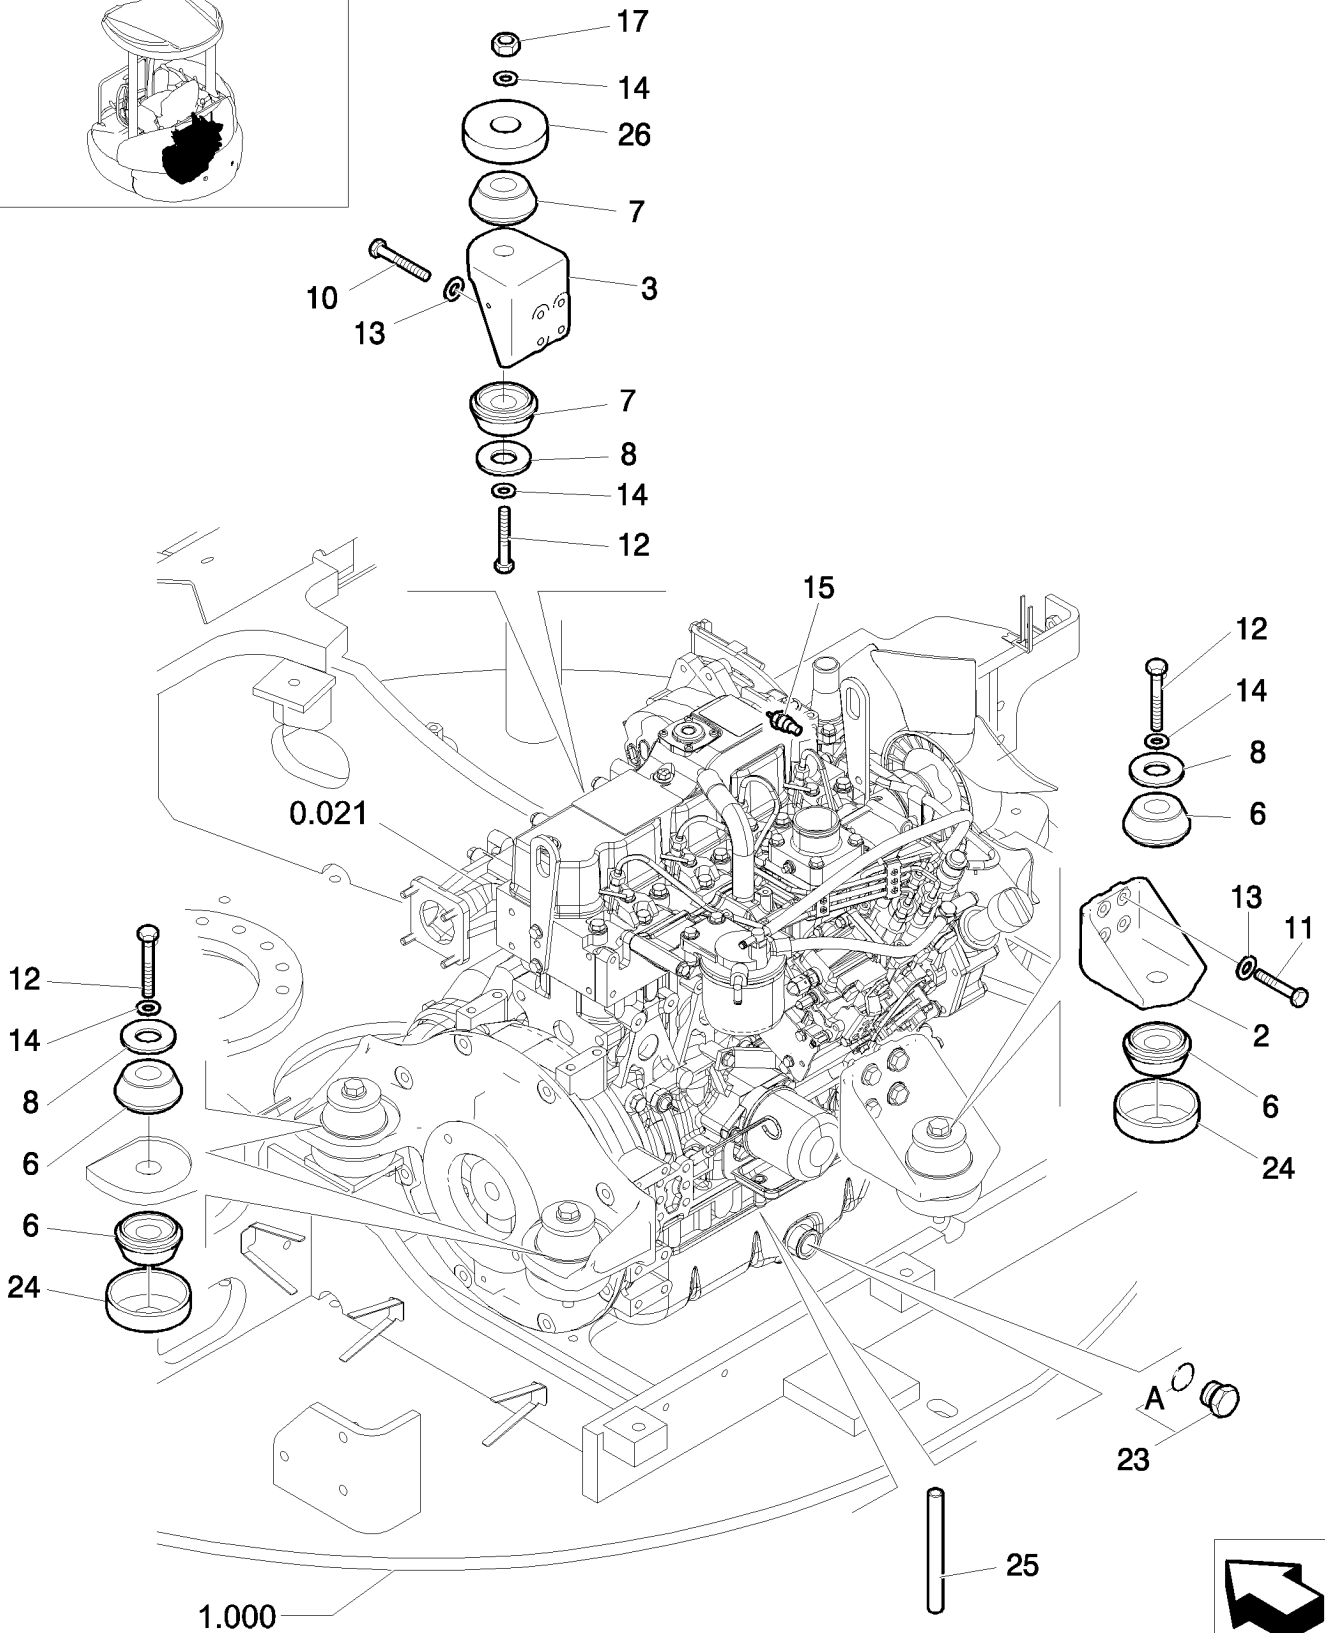

TABLE OF CONTENTS

3.060	03	SWIVEL JOINT LINES
3.060A	01	JOINT ASSY, SWIVEL - COMPONENTS
3.070	01	LOWER FRAME LINES
4.200	01	TOOLS KIT
4.520	01	DECALS - CANOPY
4.520	02	DECALS - CANOPY
4.520	03	DECALS - CANOPY
4.520	04	DECALS - CANOPY
4.520	05	DECALS - CAB
4.520	06	DECALS - CAB
4.520	07	DECALS - CAB
4.520	08	DECALS - CAB
5.0001	01	RUBBER CRAWLER - 955260020
5.0002	01	STEEL CRAWLER - 955360020
5.0002	02	STEEL CRAWLER - 955360020
5.0002	03	STEEL CRAWLER - 955360020
5.0004	01	PADS SHOE FOR STEEL TRACK
5.0022	01	ARM ASSY - STD (L=1560MM) - 747328080
5.0022	02	ARM LINES - STD - 747328080
5.0022	02A	ARM LINES - STD - 747334080
5.0022	03	ARM LINES - STD (N&B) - 747328080
5.0038	01	ARM LONG (L=1870MM) - 747333080
5.0038	02	LONG ARM LINES - 747333080
5.0038	02A	LONG ARM LINES - 747332080
5.0038	03	LONG ARM LINES (N&B) - 747333080
5.0072	01	EXTRA COUNTERWEIGHT - 747649010
5.0101	01	BUCKET (L=600MM) - 747642010
5.0102	01	BUCKET (L=700MM) - 747643010
5.0106	01	BUCKET (L=800MM)
5.0109	01	BUCKET (L=750MM) - 747627010
5.0127	01	BUCKET (L=900MM)
5.9122	01	BUCKET (L=450MM) - 747638010
5.9123	01	BUCKET (L=650MM) - 747629010
5.9125	01	BUCKET (L=300MM)
5.9126	01	BUCKET (L=550MM) - 747628010

0.000

01

p1

09/07

ENGINE INSTALLATIONS
INSTALLAZIONE MOTORE
MOTORANLAGE
INSTALLATIONS DU MOTEUR