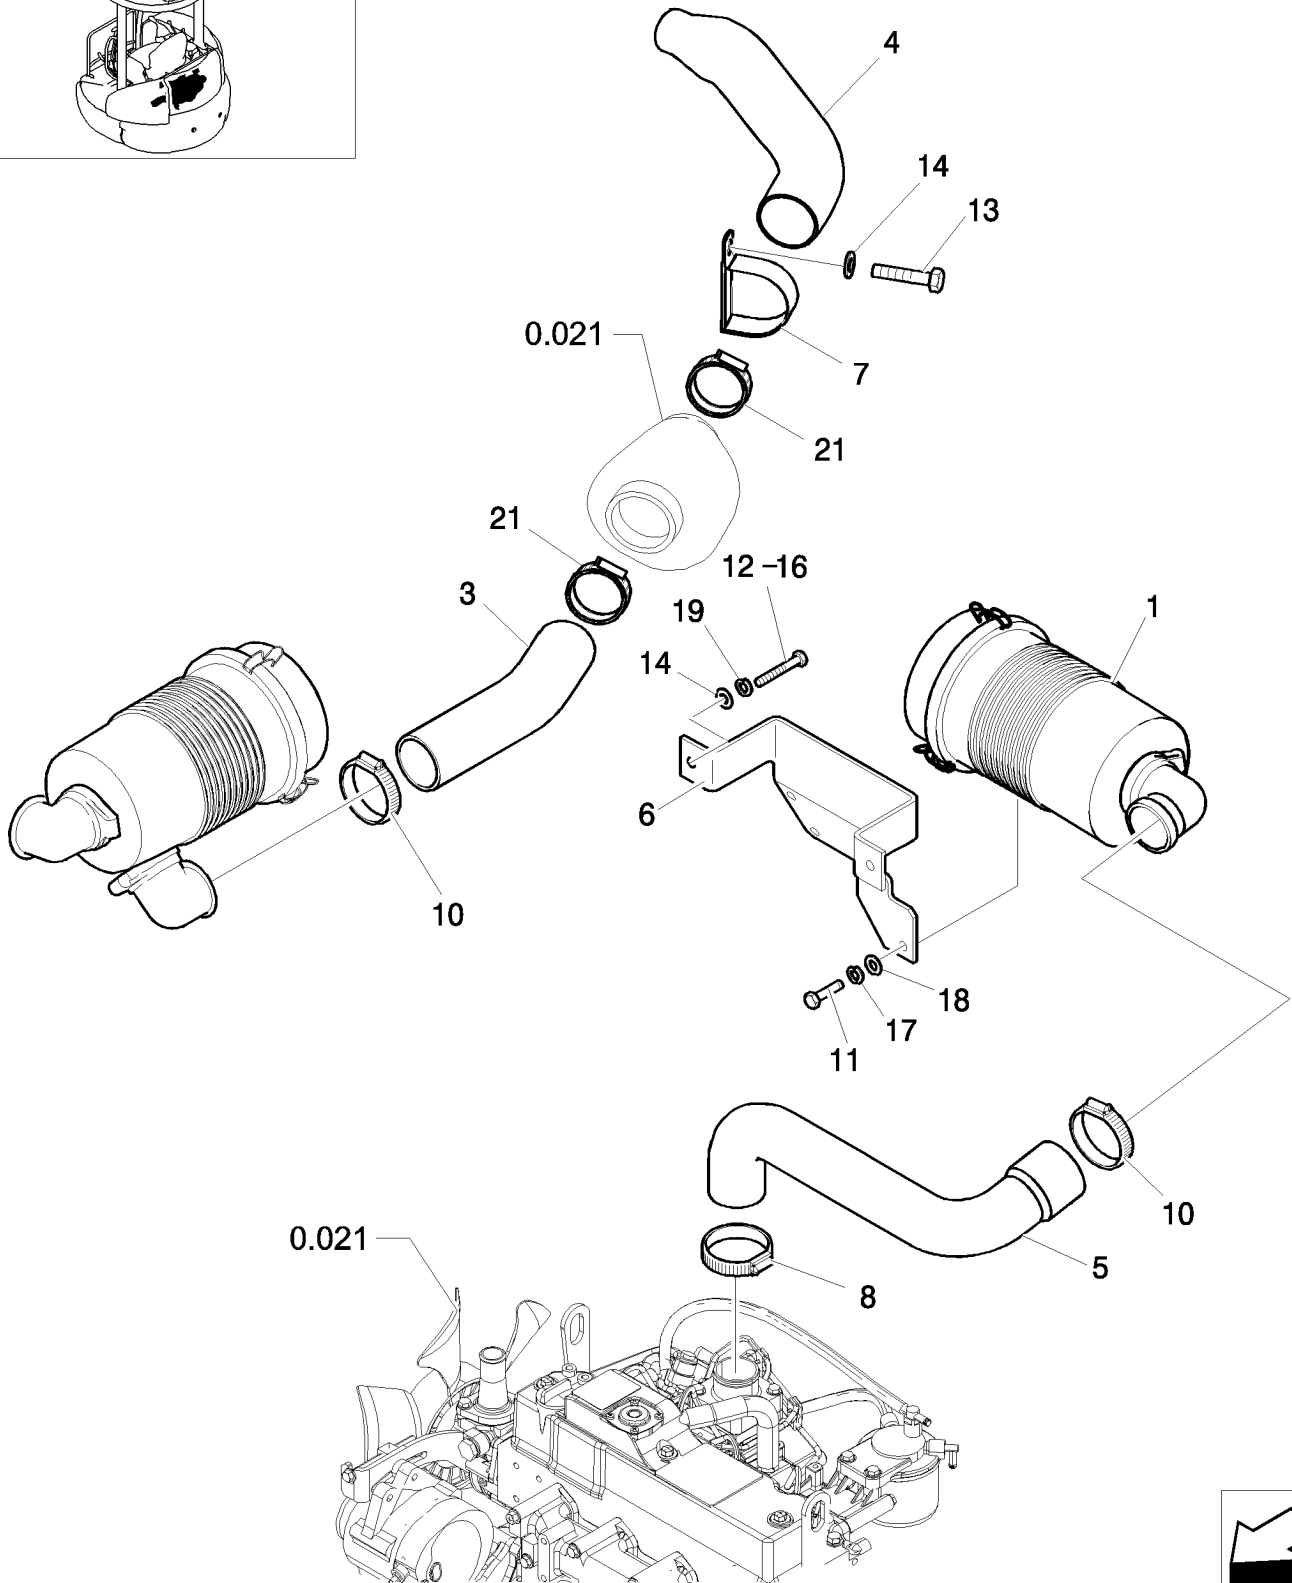

0.000

01

p1

09/07

INSTALACIÓN MOTOR
ENGINE INSTALLATIONS
ENGINE INSTALLATIONS
ENGINE INSTALLATIONS

R	N	P.N.	MOD	Q	Description Denominacion	Descrizione Beskrivelse	Bezeichnung Denominação	Description Beschrijving	L.C.
2		PH02P01049P1		1	BRACKET PIEZA DE SOPORTE	STAFFA BESLAG	KONSOLE BRACADEIRA	PATTE FIXATION STEUNBEUGEL	225S
3		PH02P01043P1		1	BRACKET PIEZA DE SOPORTE	STAFFA BESLAG	KONSOLE BRACADEIRA	PATTE FIXATION STEUNBEUGEL	225S
6		PW02P01054D1		6	MOUNT, RUBBER TEJUELO, GOMA	SUPPORTO, DI GOMMA MONTERINGSGUMMIBØ	GUMMIHALTERUNG MONTAGEM DE BORRAK	PALIER CAOUTCHOUC BEVESTIGING, RUBBER	P777
7		PH02P01048D1		2	MOUNT, RUBBER TEJUELO, GOMA	SUPPORTO, DI GOMMA MONTERINGSGUMMIBØ	GUMMIHALTERUNG MONTAGEM DE BORRAK	PALIER CAOUTCHOUC BEVESTIGING, RUBBER	P777
8		PW01P01022P1		4	WASHER ARANDELA	ROSETTA PIANA FLADSKIVE	UNTERLEGSCHIEBE ANILHA	RONDELLE SLUITRING	131R
10		11106234		4	BOLT, Hex, M10 x 25, 10.9, Full Thd, TE M10x25	BULLONE SKRUE	SCHRAUBE PARAFUSO	BOULON BOUT	140B
11		11106434		4	BOLT, Hex, M10 x 30, 10.9, Full Thd	BULLONE SKRUE	SCHRAUBE PARAFUSO	BOULON BOUT	140B
12		11114634		4	SCREW, TE M12x120 TORNILLO	VITE SKRUE	SCHRAUBE PARAFUSO	VIS SCHROEF	040V
13		12626221		8	WASHER, Ø10 ARANDELA	ROSETTA PIANA FLADSKIVE	UNTERLEGSCHIEBE ANILHA	RONDELLE SLUITRING	131R
14		13550521		6	WASHER, LOCK, Ø12 ARANDELA DE FRENO	ROSETTA DI SICUREZZA/ LAASESKIVE	SICHERUNGSSCHIEBE ANILHA DE FIXACAO	RONDELLE FREIN VEERRING	132R
15		72273958		1	SENSOR	SENSORE	SENSOR	CAPTEUR	608S
17		11702924		2	NUT, M12 TUERCA	DADO MOETRIK	MUTTER PORCA	ECROU MOER	010D
23		PW02P01057F1		1	PLUG TAPÓN	TAPPO PROP	STOPFEN BUJAO	BOUCHON PLUG	050T
23A		LQ02PU1002S004		1	O-RING JUNTA HERMETICA	ANELLO TOROIDALE O-RING	O-RING O-RING	JOINT THORIQUE O-RING	055A
24		PW02P01041P1		3	COVER TAPADERA	COPERCHIO DÆKSEL	ABDECKUNG COBERTA	COUVERCLE DEKSEL	265C
25		PW02P01047D1		1	HOSE MANGA	MANICOTTO FLESSIBILE SLANGE	SCHLAUCH TUBO FLEXIVEL	FLEXIBLE FLEXIBELE BUIS	030M
26		PH02P01060P1		1	COVER TAPADERA	COPERCHIO DÆKSEL	ABDECKUNG COBERTA	COUVERCLE DEKSEL	265C

E50.2SR

0.001

01

p1

09/07

AIR CLEANER - CANOPY
FILTRO ARIA - CANOPY
LUFTFILTER - CANOPY
FILTRE A AIR - CANOPY