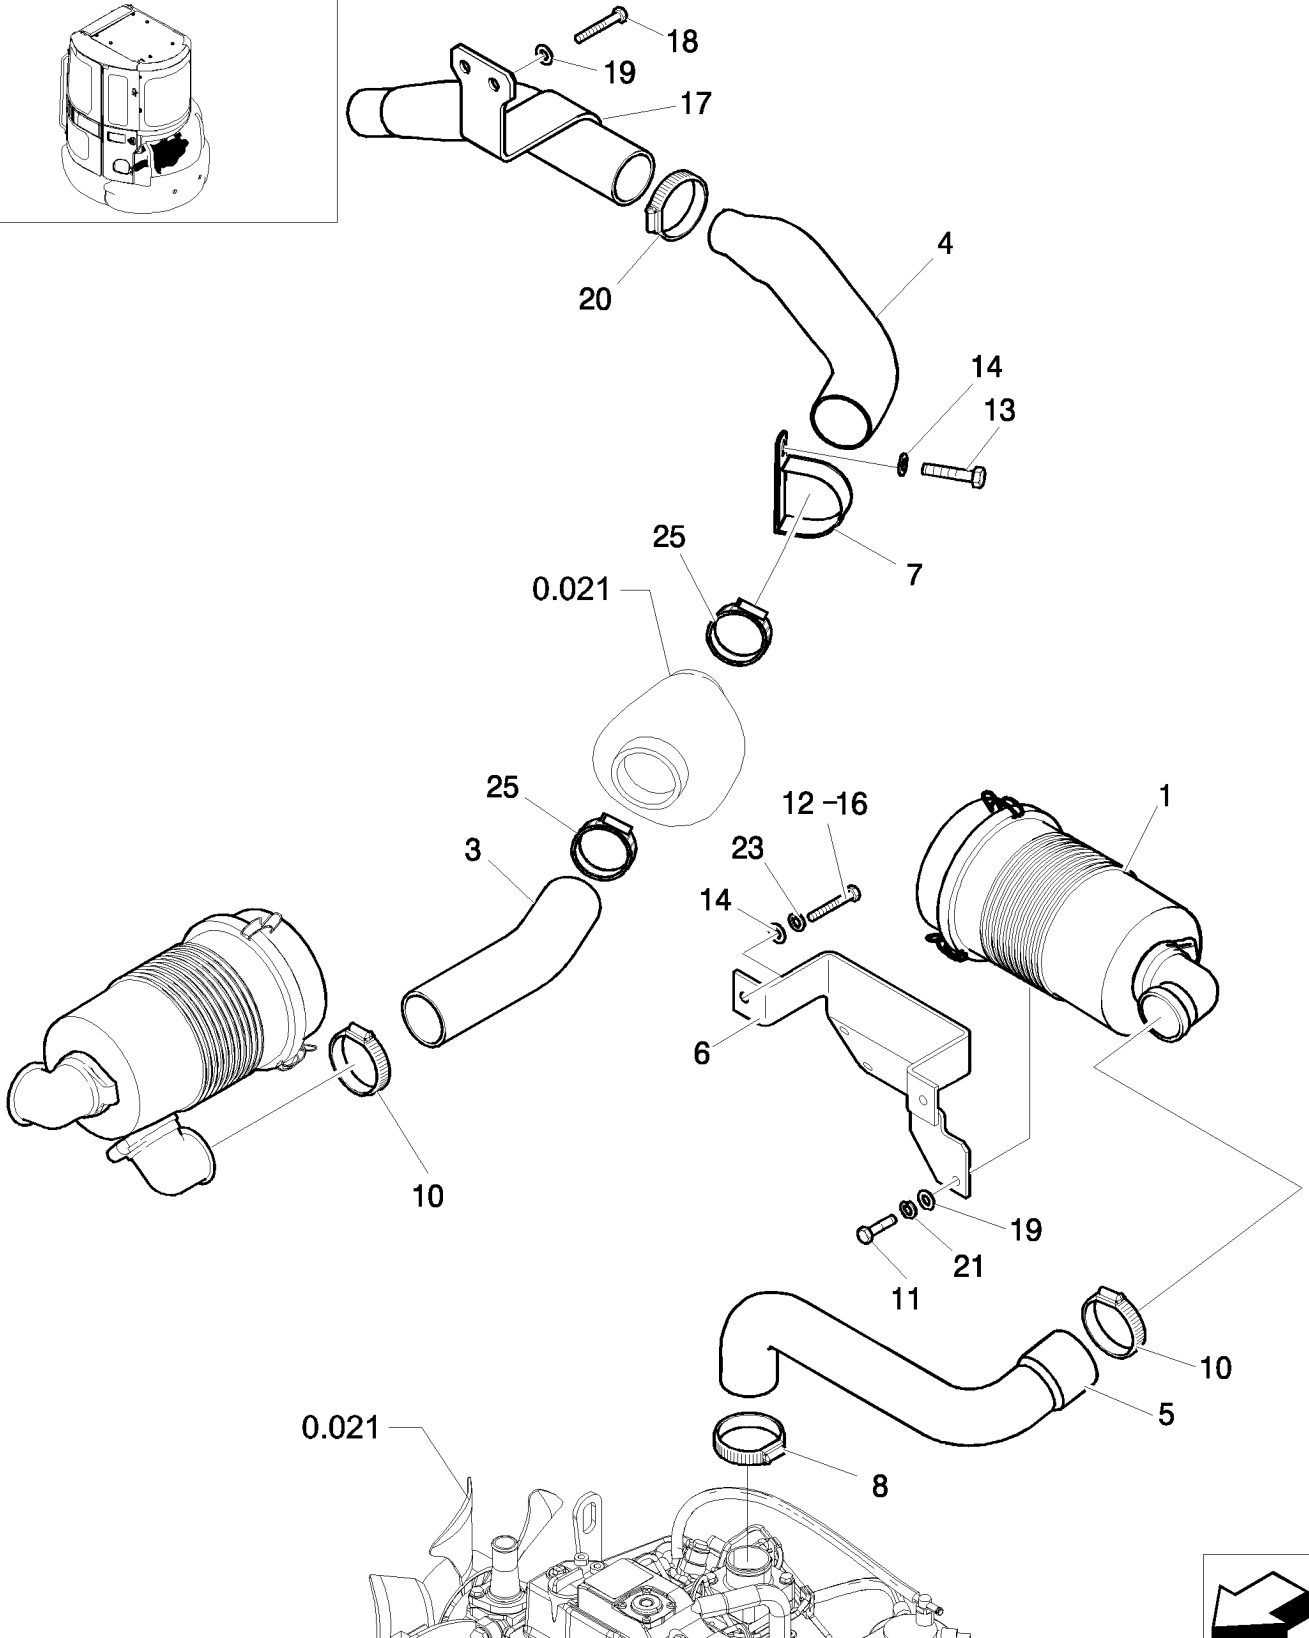

FILTRO DE AIRE - CANOPY
AIR CLEANER - CANOPY
AIR CLEANER - CANOPY
AIR CLEANER - CANOPY

R	N	P.N.	MOD	Q	Description Denominacion	Descrizione Beskrivelse	Bezeichnung Denominação	Description Beschrijving	L.C.
1	1	87586106		1	AIR CLEANER DEPURADOR	DEPURATORE LUFTFILTER	LUFTFILTER(1)	FILTER A AIR LUCHTREINIGER	021D
3		PH11P01033P1		1	HOSE MANGA	MANICOTTO FLESSIBILE SLANGE	SCHLAUCH TUBO FLEXIVEL	FLEXIBLE FLEXIBELE BUIS	030M
4		PH11P01034P1		1	HOSE MANGA	MANICOTTO FLESSIBILE SLANGE	SCHLAUCH TUBO FLEXIVEL	FLEXIBLE FLEXIBELE BUIS	030M
5		PH11P01035P1		1	HOSE MANGA	MANICOTTO FLESSIBILE SLANGE	SCHLAUCH TUBO FLEXIVEL	FLEXIBLE FLEXIBELE BUIS	030M
6		{87542577}		1					
7		87343836		1	CLIP SUJETADOR	FERMAGLIO KLIPS	KLEMME(1) FIXADOR	CLIP KLEM	045F
8		87526525		1	CLAMP COLLAR	MORSETTO CLAMP	SHELLE BRACADEIRA	COLLIER CLAMP	1640
10		87526526		2	CLAMP COLLAR	MORSETTO CLAMP	SHELLE BRACADEIRA	COLLIER CLAMP	1640
11		16043434		4	BOLT, Hex, M8 x 20, 10.9, Full Thd TORNILLO	BULLONE SKRUE	SCHRAUBE PARAFUSO	BOULON BOUT	140B
12		11106234		1	BOLT, Hex, M10 x 25, 10.9, Full Thd, TE M10x25 TORNILLO	BULLONE SKRUE	SCHRAUBE PARAFUSO	BOULON BOUT	140B
13		11106034		1	BOLT, Hex, M10 x 20, 10.9, Full Thd TORNILLO	BULLONE SKRUE	SCHRAUBE PARAFUSO	BOULON BOUT	140B
14		14496621		3	WASHER, M10 x 21 x 2 ARANDELA	ROSETTA PIANA FLADSKIVE	UNTERLEGSCHIEBE ANILHA	RONDELLE SLUITRING	131R
16		11106434		1	BOLT, Hex, M10 x 30, 10.9, Full Thd TORNILLO	BULLONE SKRUE	SCHRAUBE PARAFUSO	BOULON BOUT	140B
17		10571779		4	WASHER, LOCK, M8 ARANDELA DE FRENO	ROSETTA DI SICUREZZA/ LAASESKIVE	SICHERUNGSSCHIEBE(1) ANILHA DE FIXACAO	RONDELLE FREIN VEERRING	132R
18		12654421		4	WASHER, Ø8 ARANDELA	ROSETTA PIANA FLADSKIVE	UNTERLEGSCHIEBE ANILHA	RONDELLE SLUITRING	131R
19		10571879		2	WASHER, LOCK, M10 ARANDELA DE FRENO	ROSETTA DI SICUREZZA/ LAASESKIVE	SICHERUNGSSCHIEBE(1) ANILHA DE FIXACAO	RONDELLE FREIN VEERRING	132R
21		87526651		2	CLAMP COLLAR	MORSETTO CLAMP	SHELLE BRACADEIRA	COLLIER CLAMP	1640

(1) See Page 0.001A

E50.2SR

AIR CLEANER - CAB
FILTRO ARIA - CABINA
LUFTFILTER - KABINE
FILTRE A AIR - CABINE