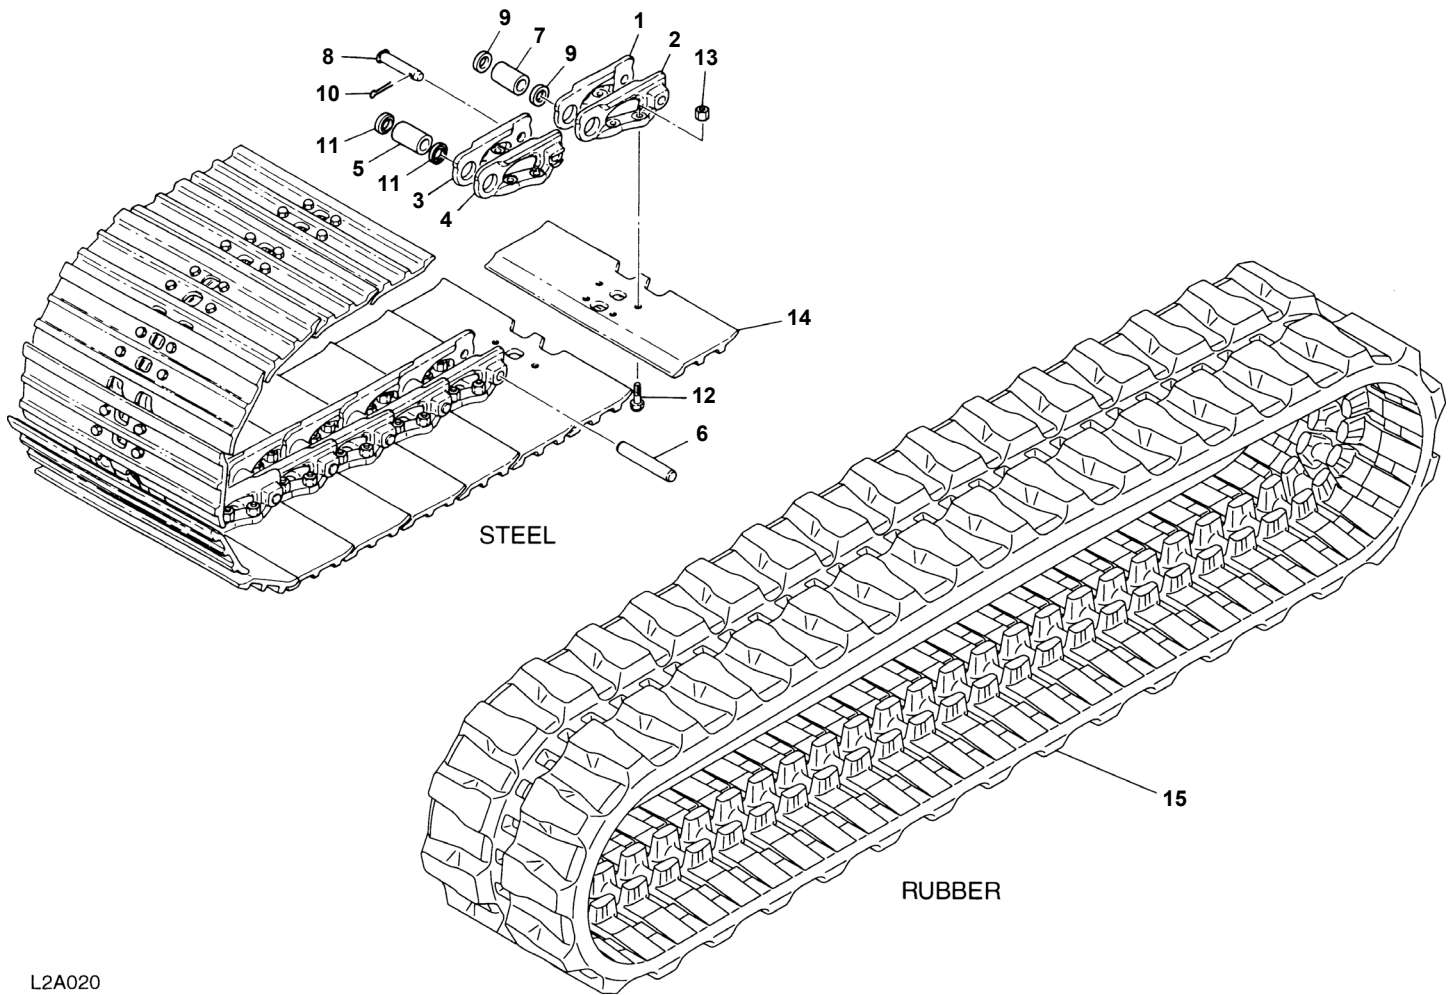

TB070

Book No. PL1-101Z5

Serial No. 1703004-1705487

TAKEUCHI

L1-01a-2-D

LOWER FRAME

Item	Part number	Description	Q'ty	Chan.	Serial No.	Serv.	Remarks
		FRAME ASSY, lower (450W)			1703932~		~05610-21000-0
		FRAME ASSY, lower (550W)			1703932~		~05610-22000-0
1	X *****_*****	FRAME	1				
2	05610-19300	COVER	2				
3	05610-17400	COVER	2				
4	05610-19400	COVER	2				
5	05610-19500	STEP	2				550mm shoe
6	15017-10010	PLUG	1				
7	11000-41020	BOLT	8				450mm shoe
8	11000-41025	BOLT	8				550mm shoe
9	11000-40816	BOLT	8				
10	11400-20010	WASHER, spring	8				450mm shoe
	11400-20010	WASHER, spring	16				550mm shoe
11	11400-20008	WASHER, spring	8				
12	11300-40010	NUT	8				550mm shoe
13	11411-10010	WASHER	8				
14	05610-21010	COVER	1		1703932~		
15	11000-41225	BOLT	4		1703932~		
16	11400-20012	WASHER, spring	4		1703932~		
17	11411-10012	WASHER	4		1703932~		