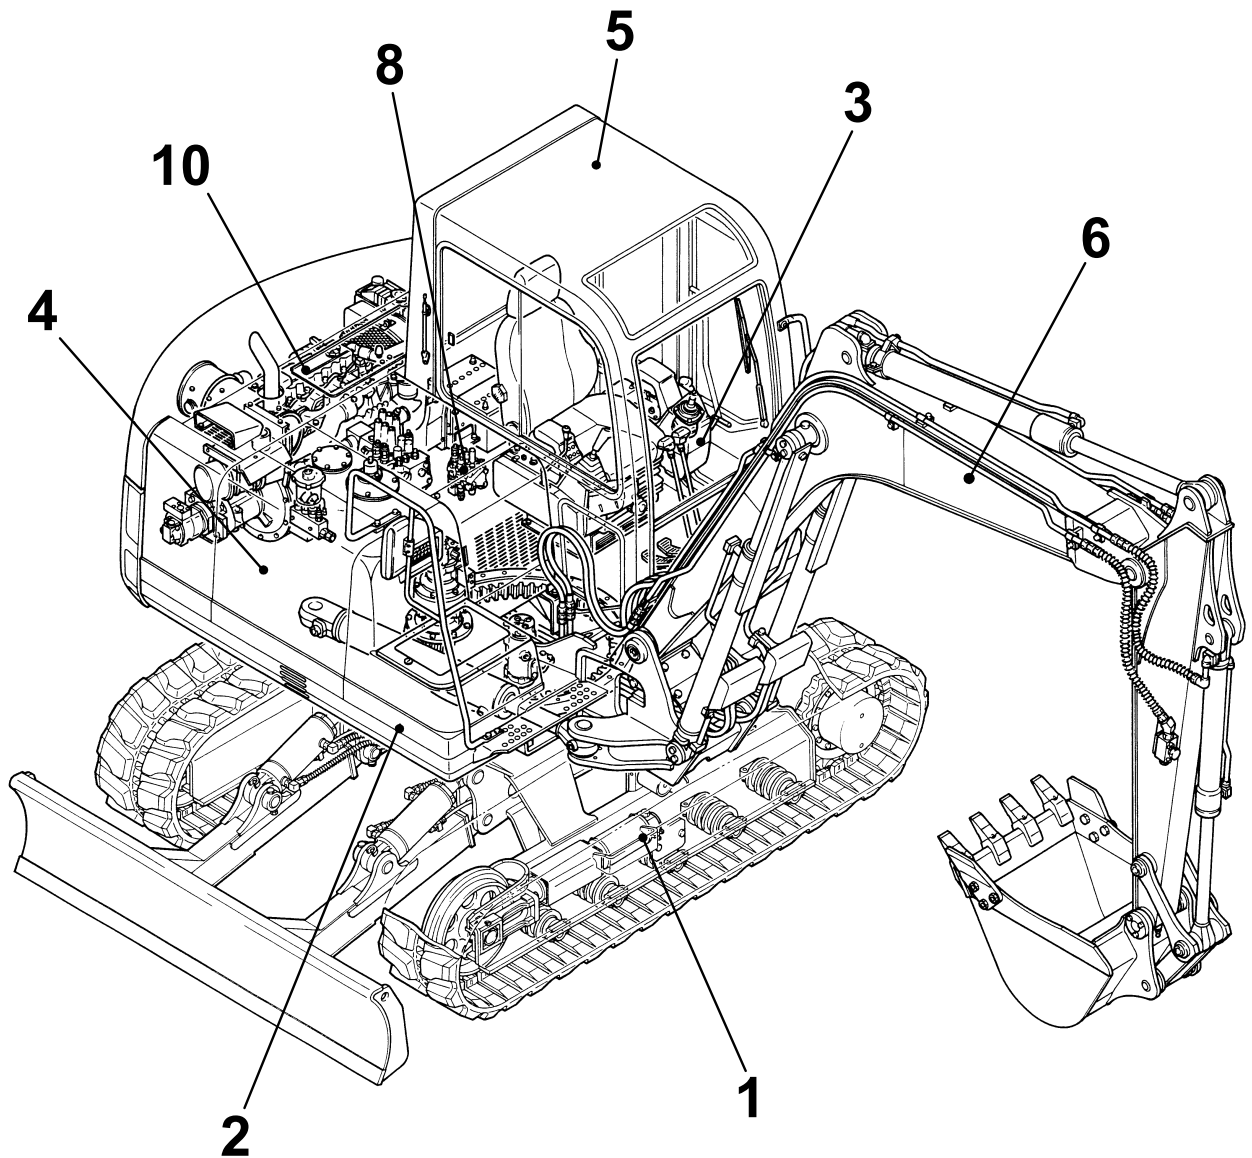

TB070

Book No. PL1-101Z5

Serial No. 1703004-1705487

TAKEUCHI

L1-01a-2-D

LOWER FRAME

Item	Part number	Description	Q'ty	Chan.	Serial No.	Serv.	Remarks
		FRAME ASSY, lower (450W)			1703932~		~05610-21000-0
		FRAME ASSY, lower (550W)			1703932~		~05610-22000-0
1	X *****_*****	FRAME	1				
2	05610-19300	COVER	2				
3	05610-17400	COVER	2				
4	05610-19400	COVER	2				
5	05610-19500	STEP	2				550mm shoe
6	15017-10010	PLUG	1				
7	11000-41020	BOLT	8				450mm shoe
8	11000-41025	BOLT	8				550mm shoe
9	11000-40816	BOLT	8				
10	11400-20010	WASHER, spring	8				450mm shoe
	11400-20010	WASHER, spring	16				550mm shoe
11	11400-20008	WASHER, spring	8				
12	11300-40010	NUT	8				550mm shoe
13	11411-10010	WASHER	8				
14	05610-21010	COVER	1		1703932~		
15	11000-41225	BOLT	4		1703932~		
16	11400-20012	WASHER, spring	4		1703932~		
17	11411-10012	WASHER	4		1703932~		