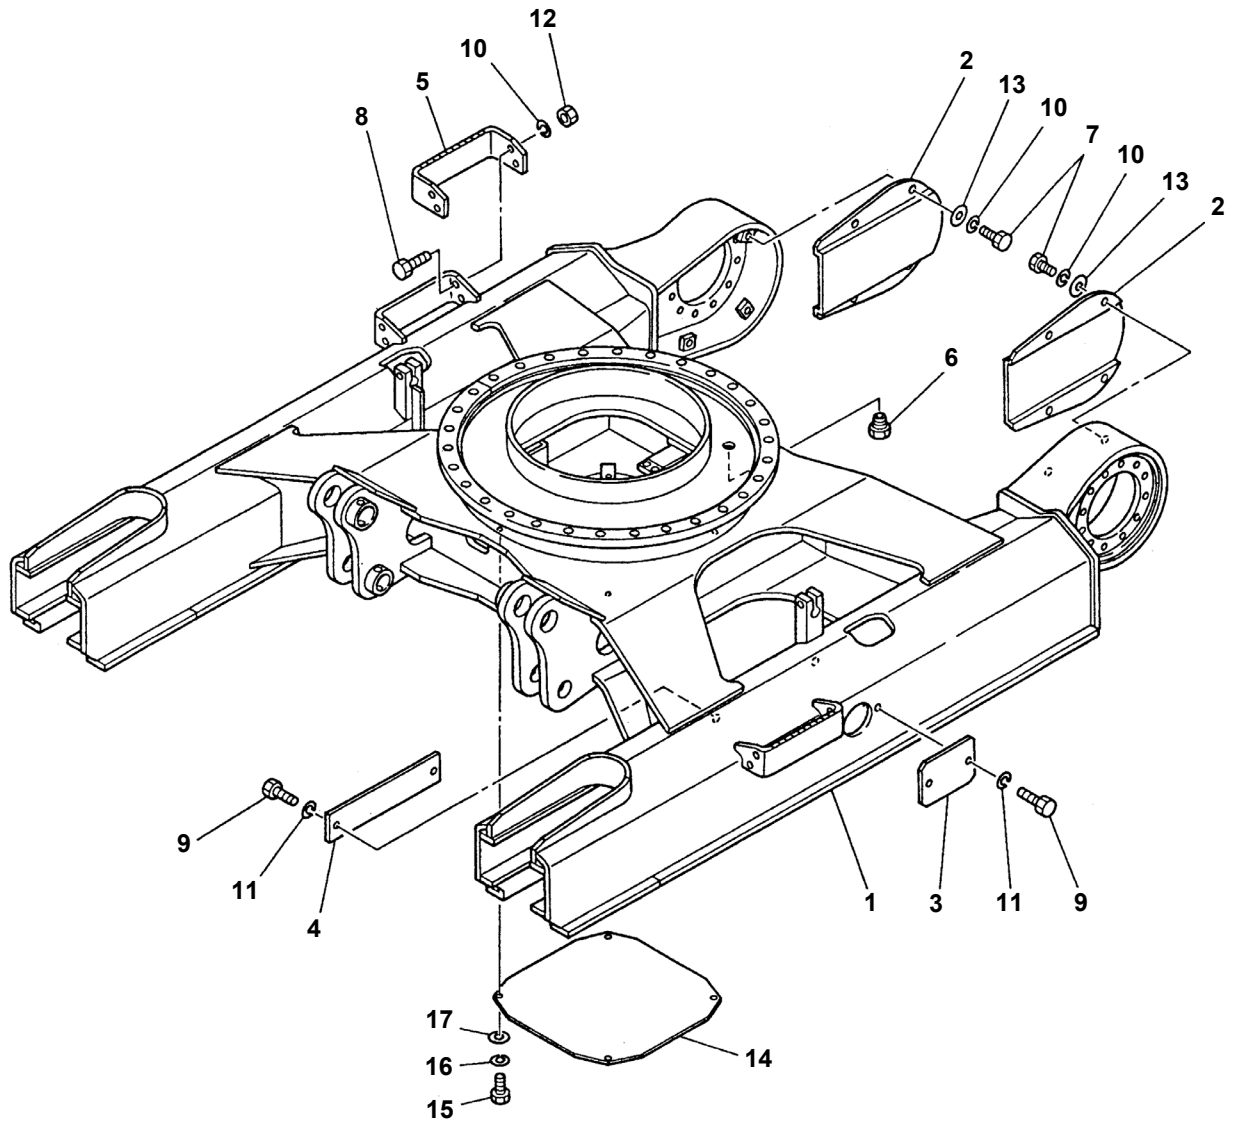

TB070

Book No. PL1-101Z5

Serial No. 1703004-1705487

TAKEUCHI

L1-01a-2-D

LOWER FRAME

Item	Part number	Description	Q'ty	Chan.	Serial No.	Serv.	Remarks
		FRAME ASSY, lower (450W)			1703932~		~05610-21000-0
		FRAME ASSY, lower (550W)			1703932~		~05610-22000-0
1	X *****_*****	FRAME	1				
2	05610-19300	COVER	2				
3	05610-17400	COVER	2				
4	05610-19400	COVER	2				
5	05610-19500	STEP	2				550mm shoe
6	15017-10010	PLUG	1				
7	11000-41020	BOLT	8				450mm shoe
8	11000-41025	BOLT	8				550mm shoe
9	11000-40816	BOLT	8				
10	11400-20010	WASHER, spring	8				450mm shoe
	11400-20010	WASHER, spring	16				550mm shoe
11	11400-20008	WASHER, spring	8				
12	11300-40010	NUT	8				550mm shoe
13	11411-10010	WASHER	8				
14	05610-21010	COVER	1		1703932~		
15	11000-41225	BOLT	4		1703932~		
16	11400-20012	WASHER, spring	4		1703932~		
17	11411-10012	WASHER	4		1703932~		