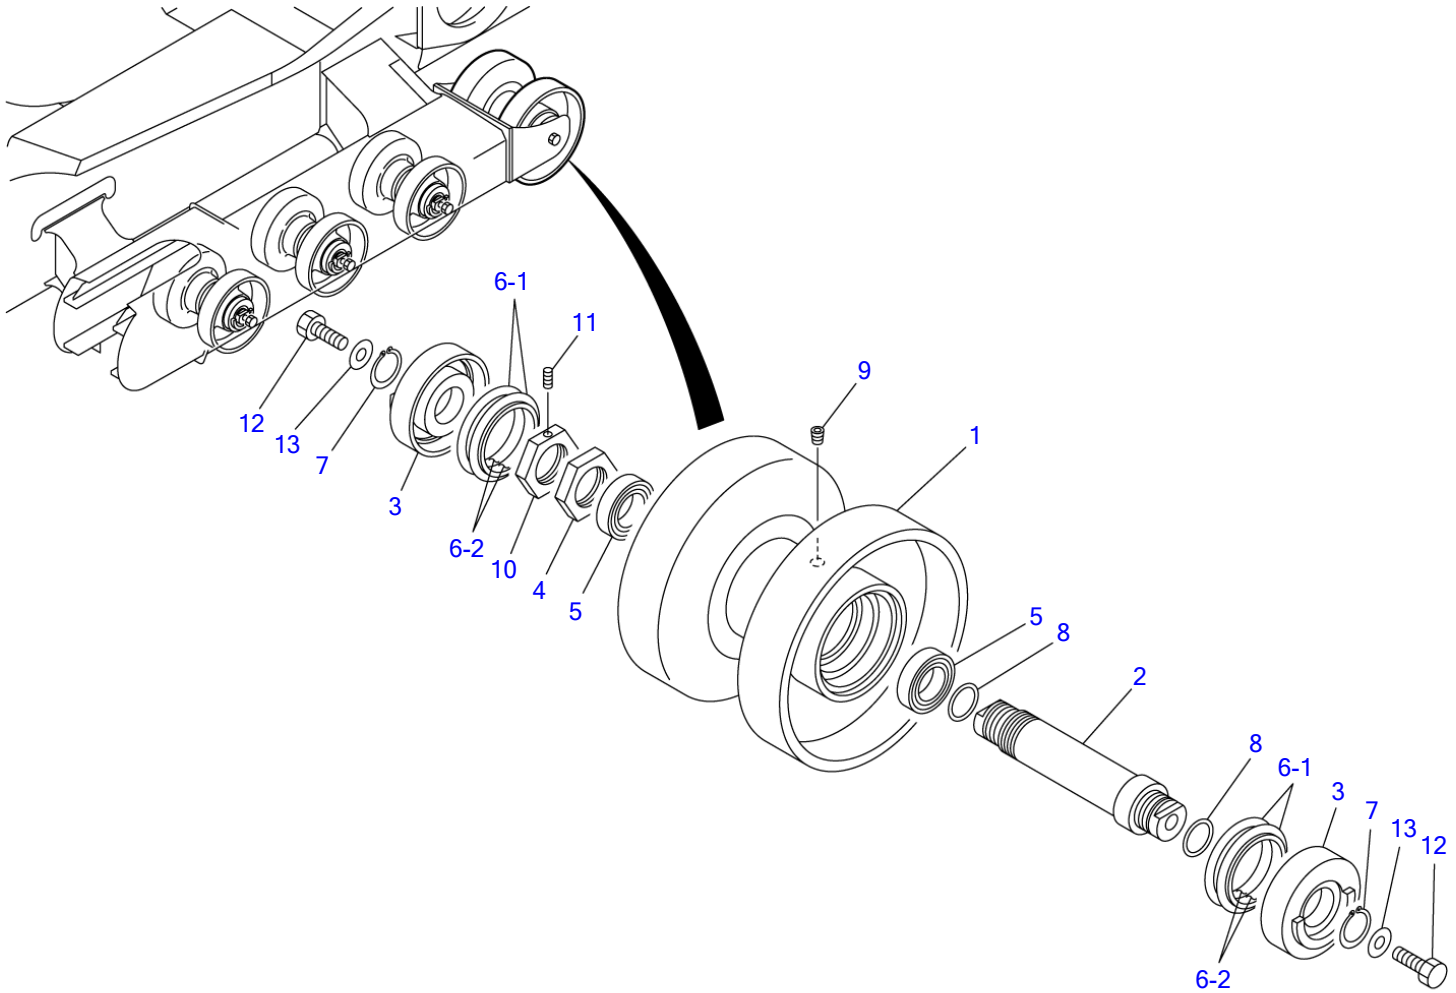

TL120

Book No. BT3Z001-2
Serial No.21200008-

TAKEUCHI

TL120 Book No. BT3Z001-1 S/N 21200008-
TRACK ROLLER B

T3A020

S=1/8, 1/20

TRACK ROLLER B

Item	Part number	Description	Q'ty	Chan.	Serial No.	Serv.	Remarks
		ROLLER ASSY, track					X08801-35000-0
0-1	0880135100	ROLLER SUB ASSY, track	2				
1	0880135200	▪ ROLLER	1				
2	0880133300	▪ SHAFT	1				
3	0880132400	▪ COVER	2				
4	0880133500	▪ NUT	1				
5	1305000004	▪ BEARING	2				
6	1432500660	▪ SEAL, floating	2				
6-1	1432500661	▪ ▪ O-RING	2				
6-2	1432500662	▪ ▪ RING, seal	2				
7	1220000035	▪ RING, retaining	2				
8	1420100300	▪ O-RING	2				
9	1501810001	▪ PLUG	1				
10	0880133600	▪ NUT	1				
11	1121340608	▪ SET-SCREW	1				
12	1100051645	BOLT	4				
13	1141540016	WASHER	4				
	T3a020						

TL120 Book No. BT3Z001-1 S/N 21200008-
FRONT IDLER

T3A030

S=1/5

FRONT IDLER

Item	Part number	Description	Q'ty	Chan.	Serial No.	Serv.	Remarks
		IDLER ASSY, front					X06514-00000-0
0-1	0651400100	IDLER SUB ASSY, front	2				
1	0651400110	· IDLER	1				
2	0651400120	· COVER	2				
3	0651400130	· SHAFT	1				
4	1333064039	· BUSHING	2				
5	1432500640	· SEAL, floating	2				
5-1	1432500641	· · O-RING	2				
5-2	1432500642	· · RING, seal	2				
6	1213000885	· PIN, spring	2				
7	1420100350	· O-RING	2				
8	1501820001	· PLUG	1				
9	1100041230	BOLT	8				
10	1140020012	WASHER, spring	8				
	T3a030						