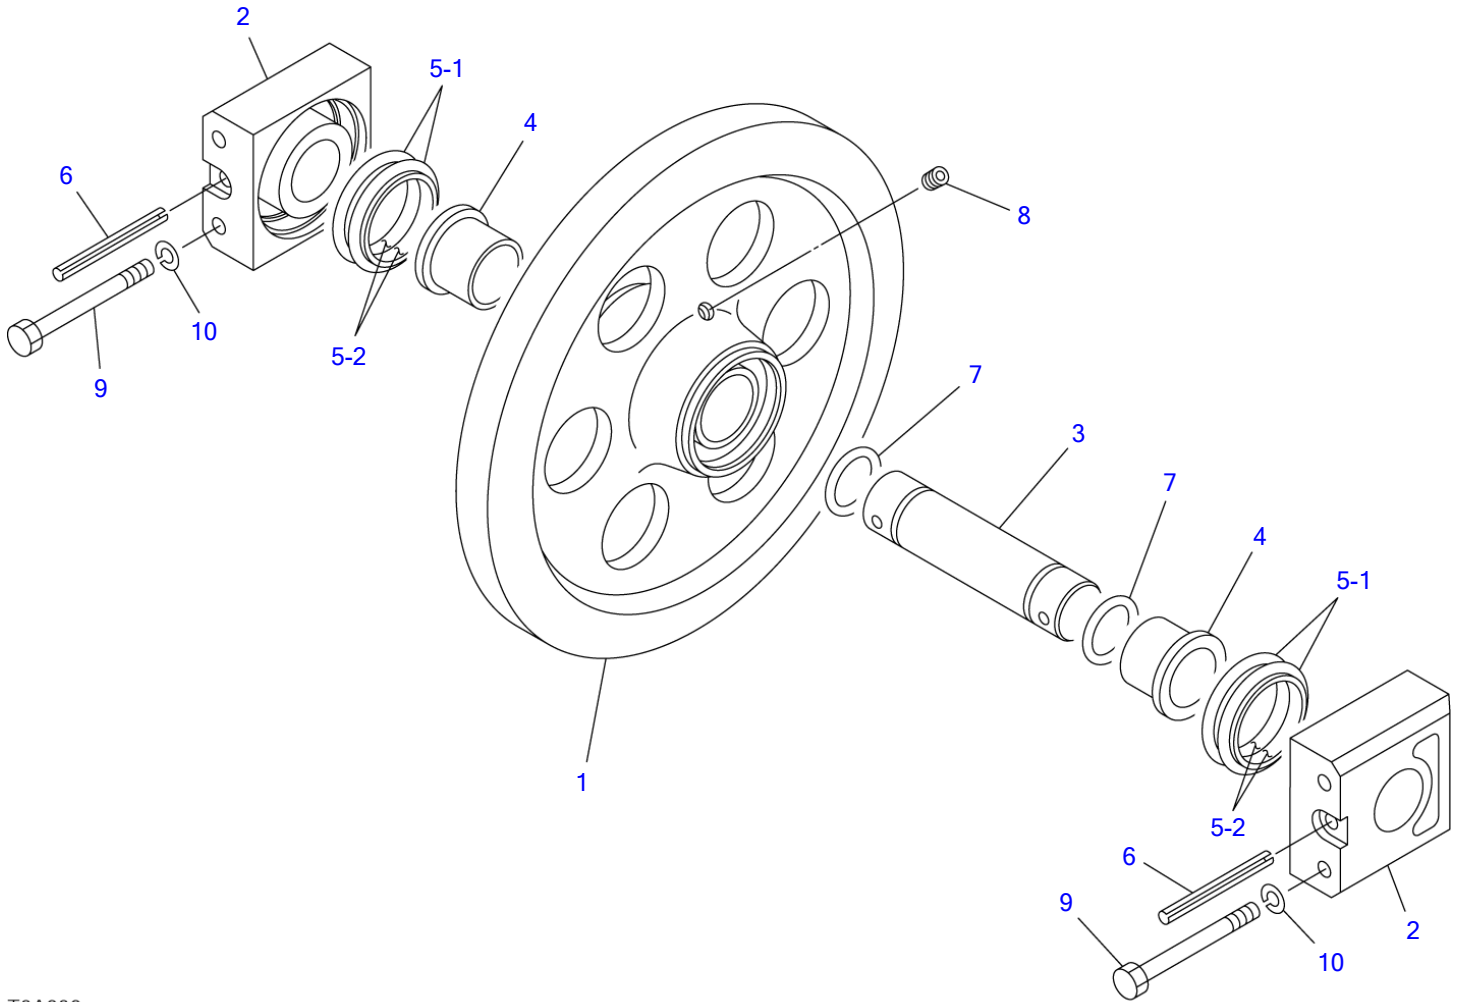

TL120

Book No. BT3Z001-2
Serial No.21200008-

TAKEUCHI

TL120 Book No. BT3Z001-1 S/N 21200008-
TRACK ROLLER B

T3A020

S=1/8, 1/20

TRACK ROLLER B

Item	Part number	Description	Q'ty	Chan.	Serial No.	Serv.	Remarks
		ROLLER ASSY, track					X08801-35000-0
0-1	0880135100	ROLLER SUB ASSY, track	2				
1	0880135200	▪ ROLLER	1				
2	0880133300	▪ SHAFT	1				
3	0880132400	▪ COVER	2				
4	0880133500	▪ NUT	1				
5	1305000004	▪ BEARING	2				
6	1432500660	▪ SEAL, floating	2				
6-1	1432500661	▪ ▪ O-RING	2				
6-2	1432500662	▪ ▪ RING, seal	2				
7	1220000035	▪ RING, retaining	2				
8	1420100300	▪ O-RING	2				
9	1501810001	▪ PLUG	1				
10	0880133600	▪ NUT	1				
11	1121340608	▪ SET-SCREW	1				
12	1100051645	BOLT	4				
13	1141540016	WASHER	4				
	T3a020						

TL120 Book No. BT3Z001-1 S/N 21200008-
FRONT IDLER

T3A030

S=1/5

FRONT IDLER

Item	Part number	Description	Q'ty	Chan.	Serial No.	Serv.	Remarks
		IDLER ASSY, front					X06514-00000-0
0-1	0651400100	IDLER SUB ASSY, front	2				
1	0651400110	· IDLER	1				
2	0651400120	· COVER	2				
3	0651400130	· SHAFT	1				
4	1333064039	· BUSHING	2				
5	1432500640	· SEAL, floating	2				
5-1	1432500641	· · O-RING	2				
5-2	1432500642	· · RING, seal	2				
6	1213000885	· PIN, spring	2				
7	1420100350	· O-RING	2				
8	1501820001	· PLUG	1				
9	1100041230	BOLT	8				
10	1140020012	WASHER, spring	8				
	T3a030						