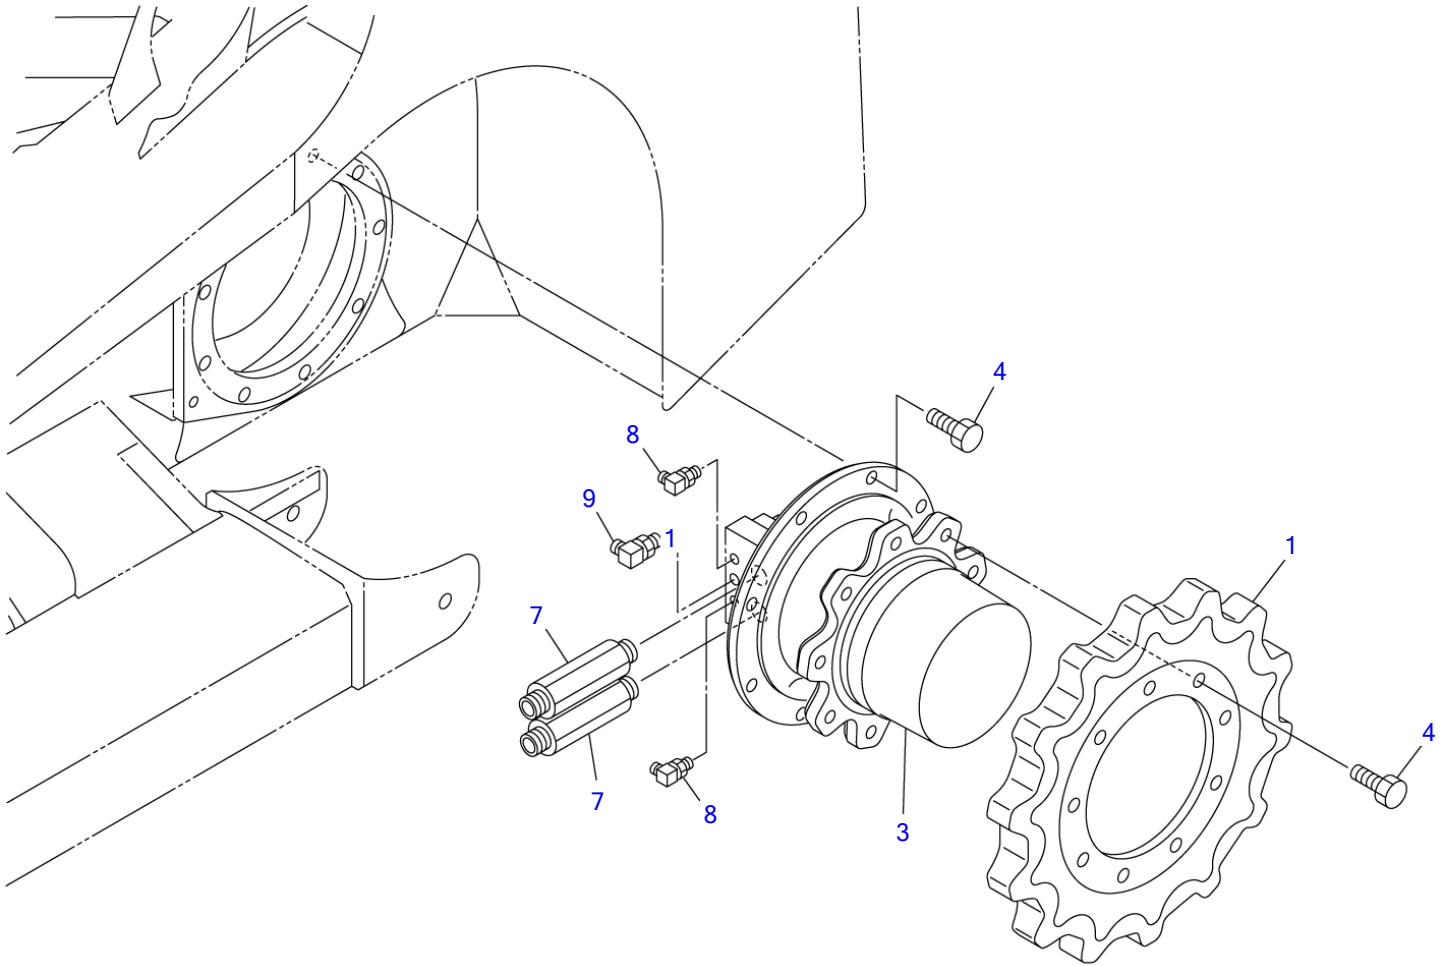

TL120 Book No. BT3Z001-1 S/N 21200008-
FRONT IDLER

T3A030

S=1/5

FRONT IDLER

Item	Part number	Description	Q'ty	Chan.	Serial No.	Serv.	Remarks
		IDLER ASSY, front					X06514-00000-0
0-1	0651400100	IDLER SUB ASSY, front	2				
1	0651400110	· IDLER	1				
2	0651400120	· COVER	2				
3	0651400130	· SHAFT	1				
4	1333064039	· BUSHING	2				
5	1432500640	· SEAL, floating	2				
5-1	1432500641	· · O-RING	2				
5-2	1432500642	· · RING, seal	2				
6	1213000885	· PIN, spring	2				
7	1420100350	· O-RING	2				
8	1501820001	· PLUG	1				
9	1100041230	BOLT	8				
10	1140020012	WASHER, spring	8				
	T3a030						

TL120 Book No. BT3Z001-1 S/N 21200008-
TRACK ADJUSTER

T3A040

S=1/8X110%

TRACK ADJUSTER

Item	Part number	Description	Q'ty	Chan.	Serial No.	Serv.	Remarks
		SPRING ASSY (L.H.)					X06515-00000-0
		SPRING ASSY (R.H.)					X06515-00500-0
0-1	0651500100	SPRING SUB ASSY	2				
1	0651500110	• YOKE	1				
2	0880152120	• ROD	1				
3	0007000004	• SPRING	1				
4	1132030024	• NUT	1				
5	1210000545	• PIN, split	1				
6	1141550024	• WASHER	1				
0-2	0651500200	CYLINDER ASSY (L.H.)	1				
	0651500300	CYLINDER ASSY (R.H.)	1				
7	0651500210	• CYLINDER, grease (L.H.)	1				
	0651500310	• CYLINDER, grease (R.H.)	1				
8	0651500220	• PISTON	1				
9	1541300501	• VALVE ASSY, check	1				
10	1400402640	• SEAL, oil	1				
11	1422010450	• O-RING	1				
12	1421020450	• RING, back-up	1				
	T3a040						