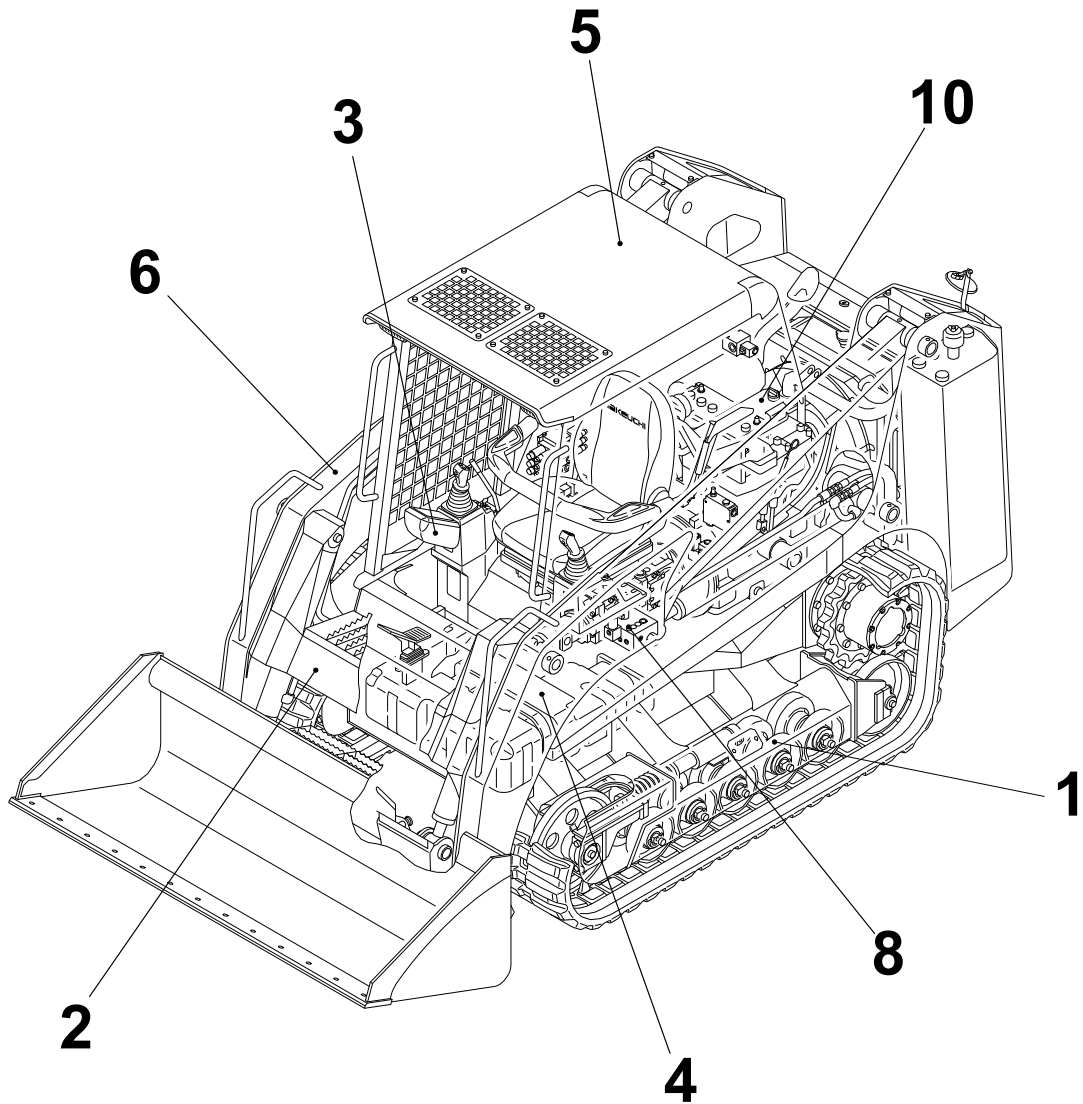

TL120

Book No. BT3Z001-2
Serial No.21200008-

TAKEUCHI

TL120 Book No. BT3Z001-1 S/N 21200008-
TRACK ROLLER B

T3A020

S=1/8, 1/20

TRACK ROLLER B

Item	Part number	Description	Q'ty	Chan.	Serial No.	Serv.	Remarks
		ROLLER ASSY, track					X08801-35000-0
0-1	0880135100	ROLLER SUB ASSY, track	2				
1	0880135200	▪ ROLLER	1				
2	0880133300	▪ SHAFT	1				
3	0880132400	▪ COVER	2				
4	0880133500	▪ NUT	1				
5	1305000004	▪ BEARING	2				
6	1432500660	▪ SEAL, floating	2				
6-1	1432500661	▪ ▪ O-RING	2				
6-2	1432500662	▪ ▪ RING, seal	2				
7	1220000035	▪ RING, retaining	2				
8	1420100300	▪ O-RING	2				
9	1501810001	▪ PLUG	1				
10	0880133600	▪ NUT	1				
11	1121340608	▪ SET-SCREW	1				
12	1100051645	BOLT	4				
13	1141540016	WASHER	4				
	T3a020						

TL120 Book No. BT3Z001-1 S/N 21200008-
FRONT IDLER

T3A030

S=1/5

FRONT IDLER

Item	Part number	Description	Q'ty	Chan.	Serial No.	Serv.	Remarks
		IDLER ASSY, front					X06514-00000-0
0-1	0651400100	IDLER SUB ASSY, front	2				
1	0651400110	· IDLER	1				
2	0651400120	· COVER	2				
3	0651400130	· SHAFT	1				
4	1333064039	· BUSHING	2				
5	1432500640	· SEAL, floating	2				
5-1	1432500641	· · O-RING	2				
5-2	1432500642	· · RING, seal	2				
6	1213000885	· PIN, spring	2				
7	1420100350	· O-RING	2				
8	1501820001	· PLUG	1				
9	1100041230	BOLT	8				
10	1140020012	WASHER, spring	8				
	T3a030						