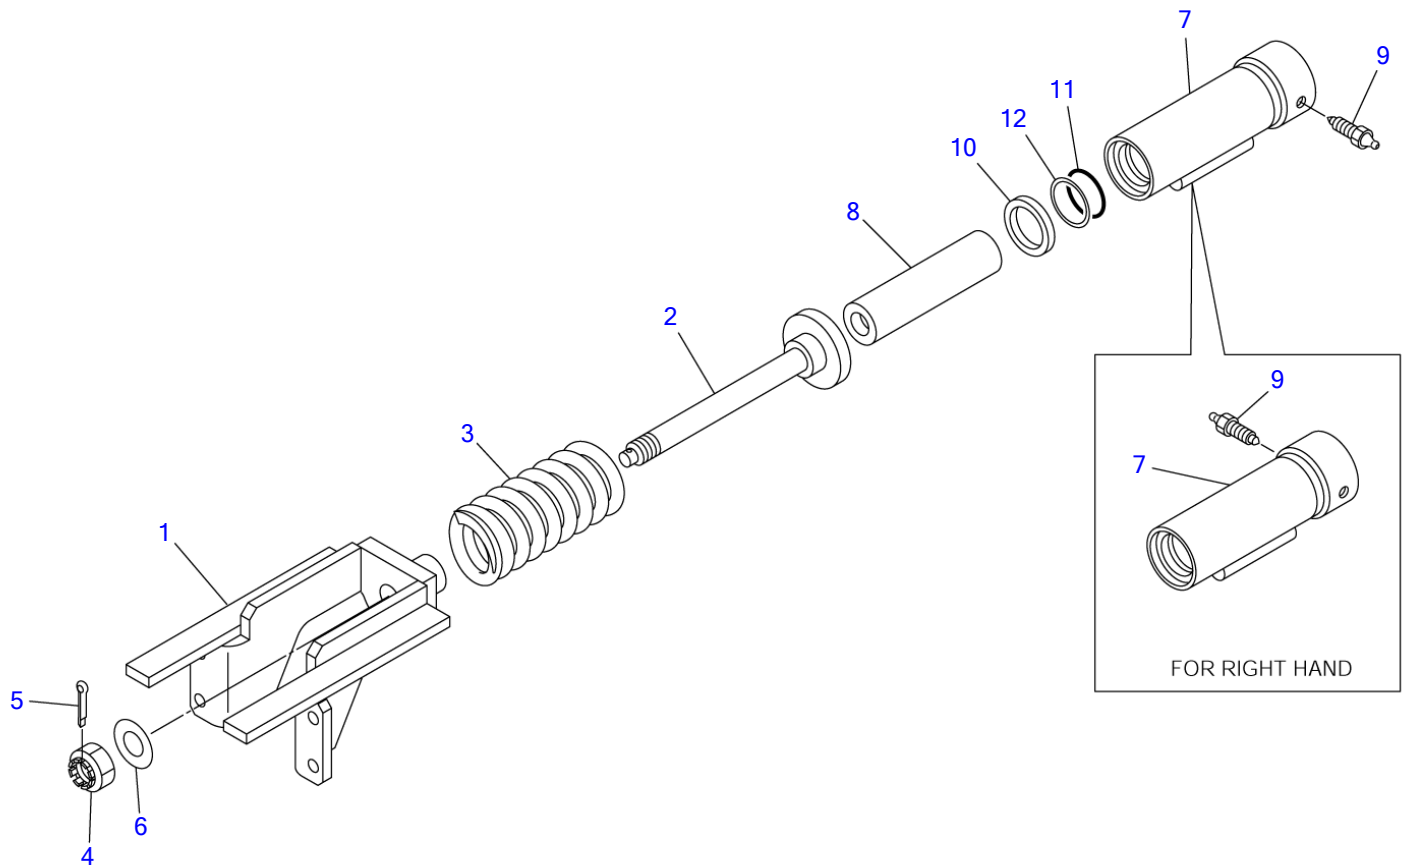

TL120 Book No. BT3Z001-1 S/N 21200008-
FRONT IDLER

T3A030

S=1/5

FRONT IDLER

Item	Part number	Description	Q'ty	Chan.	Serial No.	Serv.	Remarks
		IDLER ASSY, front					X06514-00000-0
0-1	0651400100	IDLER SUB ASSY, front	2				
1	0651400110	· IDLER	1				
2	0651400120	· COVER	2				
3	0651400130	· SHAFT	1				
4	1333064039	· BUSHING	2				
5	1432500640	· SEAL, floating	2				
5-1	1432500641	· · O-RING	2				
5-2	1432500642	· · RING, seal	2				
6	1213000885	· PIN, spring	2				
7	1420100350	· O-RING	2				
8	1501820001	· PLUG	1				
9	1100041230	BOLT	8				
10	1140020012	WASHER, spring	8				
	T3a030						

TL120 Book No. BT3Z001-1 S/N 21200008-
TRACK ADJUSTER

T3A040

S=1/8X110%

TRACK ADJUSTER

Item	Part number	Description	Q'ty	Chan.	Serial No.	Serv.	Remarks
		SPRING ASSY (L.H.)					X06515-00000-0
		SPRING ASSY (R.H.)					X06515-00500-0
0-1	0651500100	SPRING SUB ASSY	2				
1	0651500110	• YOKE	1				
2	0880152120	• ROD	1				
3	0007000004	• SPRING	1				
4	1132030024	• NUT	1				
5	1210000545	• PIN, split	1				
6	1141550024	• WASHER	1				
0-2	0651500200	CYLINDER ASSY (L.H.)	1				
	0651500300	CYLINDER ASSY (R.H.)	1				
7	0651500210	• CYLINDER, grease (L.H.)	1				
	0651500310	• CYLINDER, grease (R.H.)	1				
8	0651500220	• PISTON	1				
9	1541300501	• VALVE ASSY, check	1				
10	1400402640	• SEAL, oil	1				
11	1422010450	• O-RING	1				
12	1421020450	• RING, back-up	1				
	T3a040						