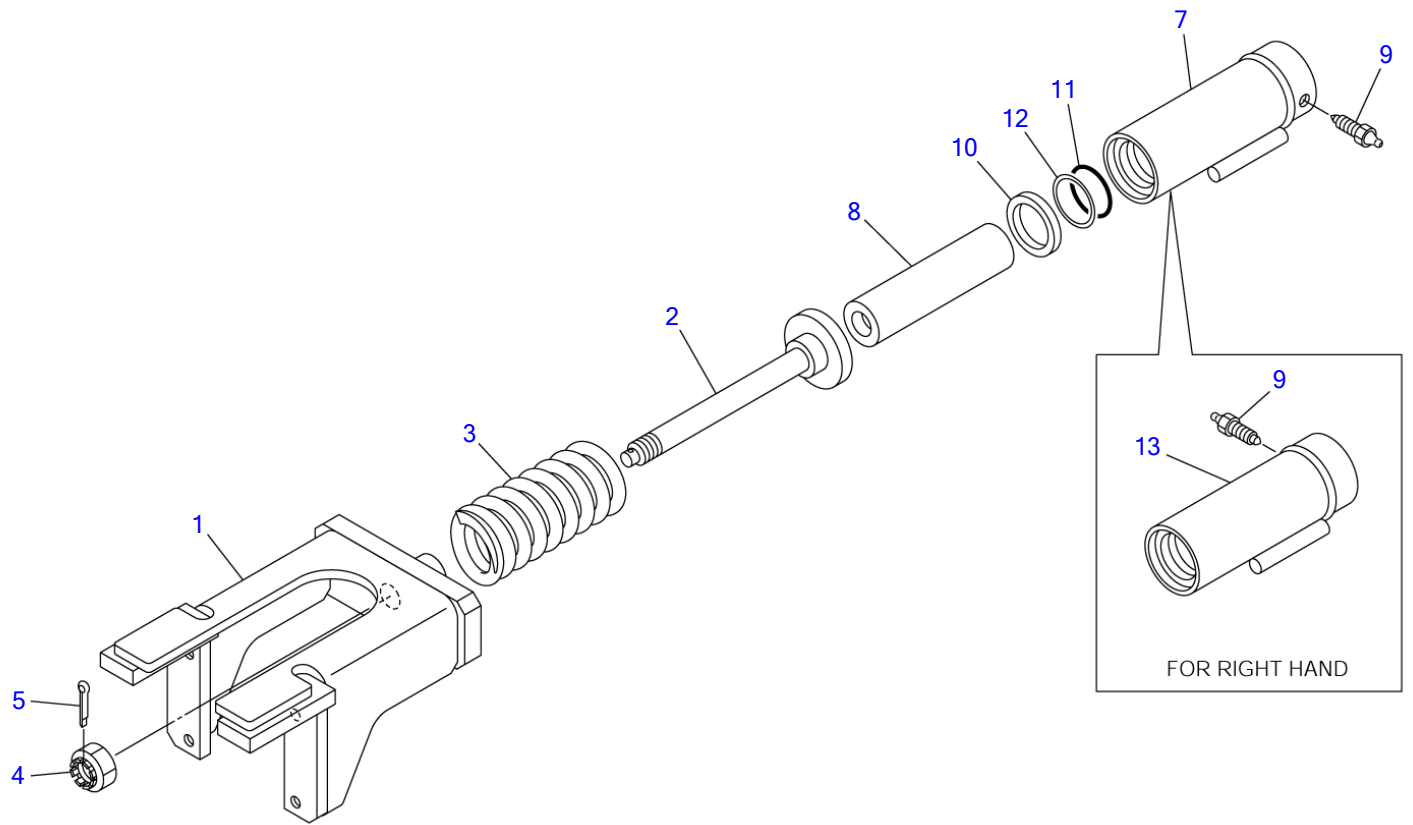

TL140 Book No. BT9Z009 S/N 21400011-
TRACK ADJUSTER

T9A010

S=1/8

TRACK ADJUSTER

Item	Part number	Description	Q'ty	Chan.	Serial No.	Serv.	Remarks
0	0882150000	SPRING ASSY (L.H.)	1				X08821-50000-1
	0882150100	SPRING ASSY (R.H.)	1				X08821-50100-1
1	0882150210	• YOKE	1				
2	0881151200	• ROD	1				
3	0007000002	• SPRING	1				
4	1132530027	• NUT	1				
5	1210000545	• PIN, split	1				
0-1	0881152400	• CYLINDER ASSY (L.H.)	1				
	0881152600	• CYLINDER ASSY (R.H.)	1				
7	0881152100	• • CYLINDER, grease (L.H.)	1				
8	0881152200	• • PISTON	1				
9	1541300501	• • VALVE ASSY, check	1				
10	1400403203	• • SEAL, oil	1				
11	1422010600	• • O-RING	1				
12	1421020600	• • RING, back-up	1				
13	0881152300	• • CYLINDER, grease (R.H.)	1				
	T9a011