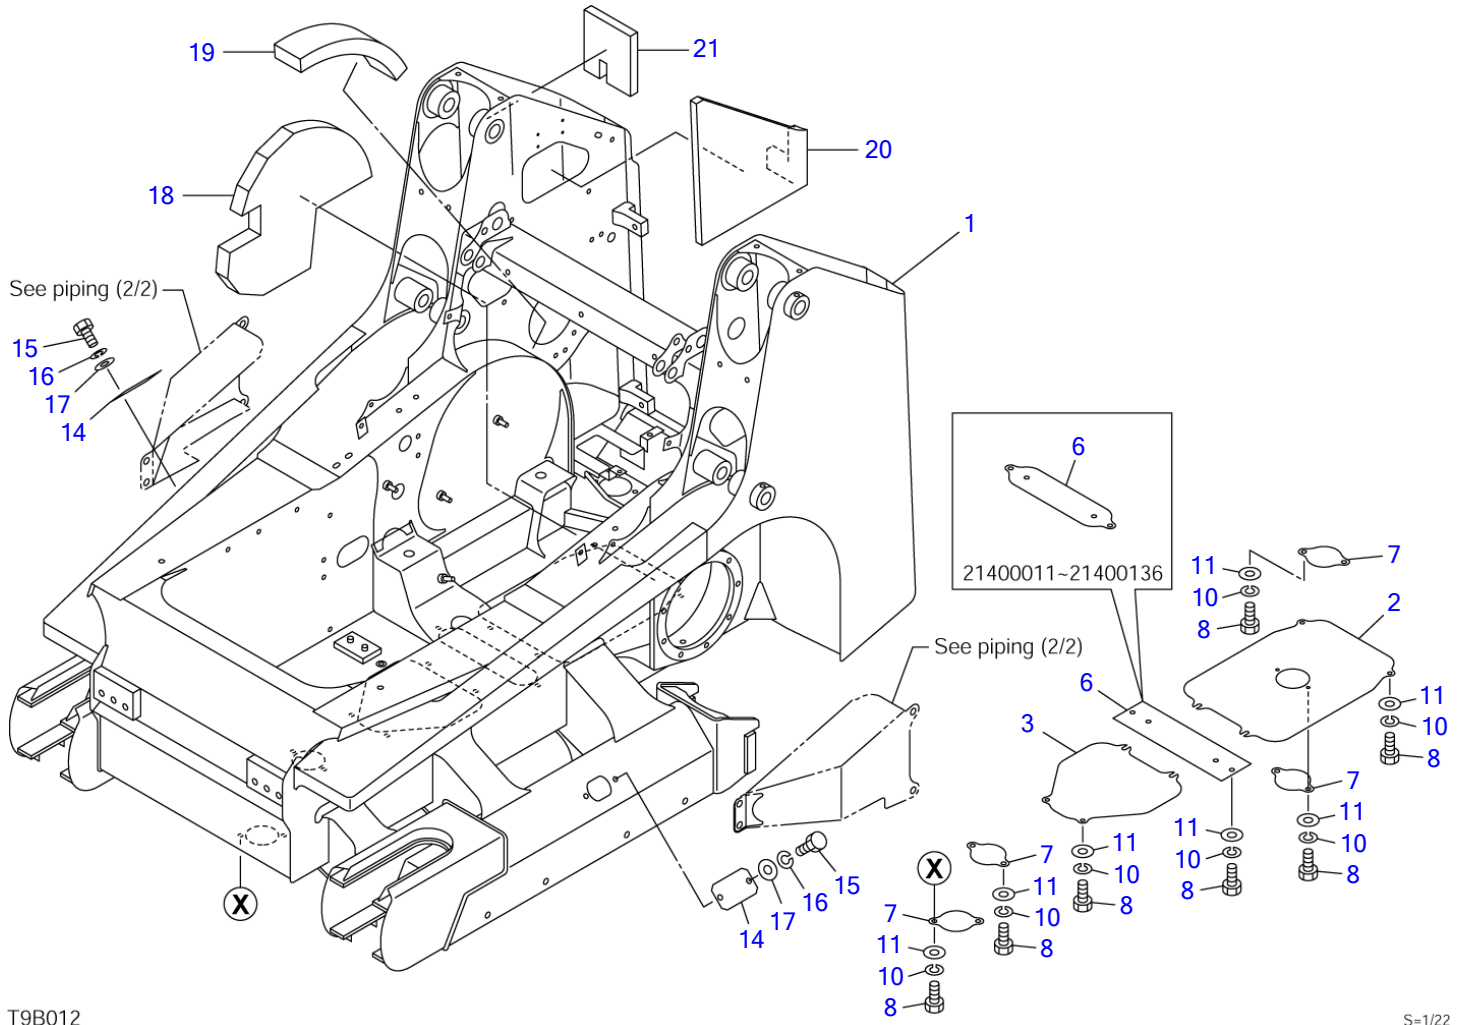

TL140 Book No. BT9Z009 S/N 21400011-
FRAME

T9B012

S=1/22

Item	Part number	Description	FRAME			Remarks	
			Q'ty	Chan.	Serial No.		Serv.
		FRAME ASSY				X08823-03500-0	
		FRAME ASSY (for EU)				X08823-04000-1	
1	X *****	FRAME	1				
2	0882300010	COVER	1				
3	0882300020	COVER	1				
6	0880305080	COVER	1				
7	0881302095	COVER	4				
8	1100041020	BOLT	16				
10	1140020010	WASHER, spring	16				
11	1141110010	WASHER	16				
14	0331018600	COVER	2				
15	1100040816	BOLT	4				
16	1140020008	WASHER, spring	4				
17	1141110008	WASHER	4				
18	0882304050	ABSORBENT, noise	1		21403609~	for EU	
19	0882304060	ABSORBENT, noise	1		21403609~	for EU	
20	0882304070	ABSORBENT, noise	1		21403609~	for EU	
21	0882304080	ABSORBENT, noise	1		21403609~	for EU	
	T9b012