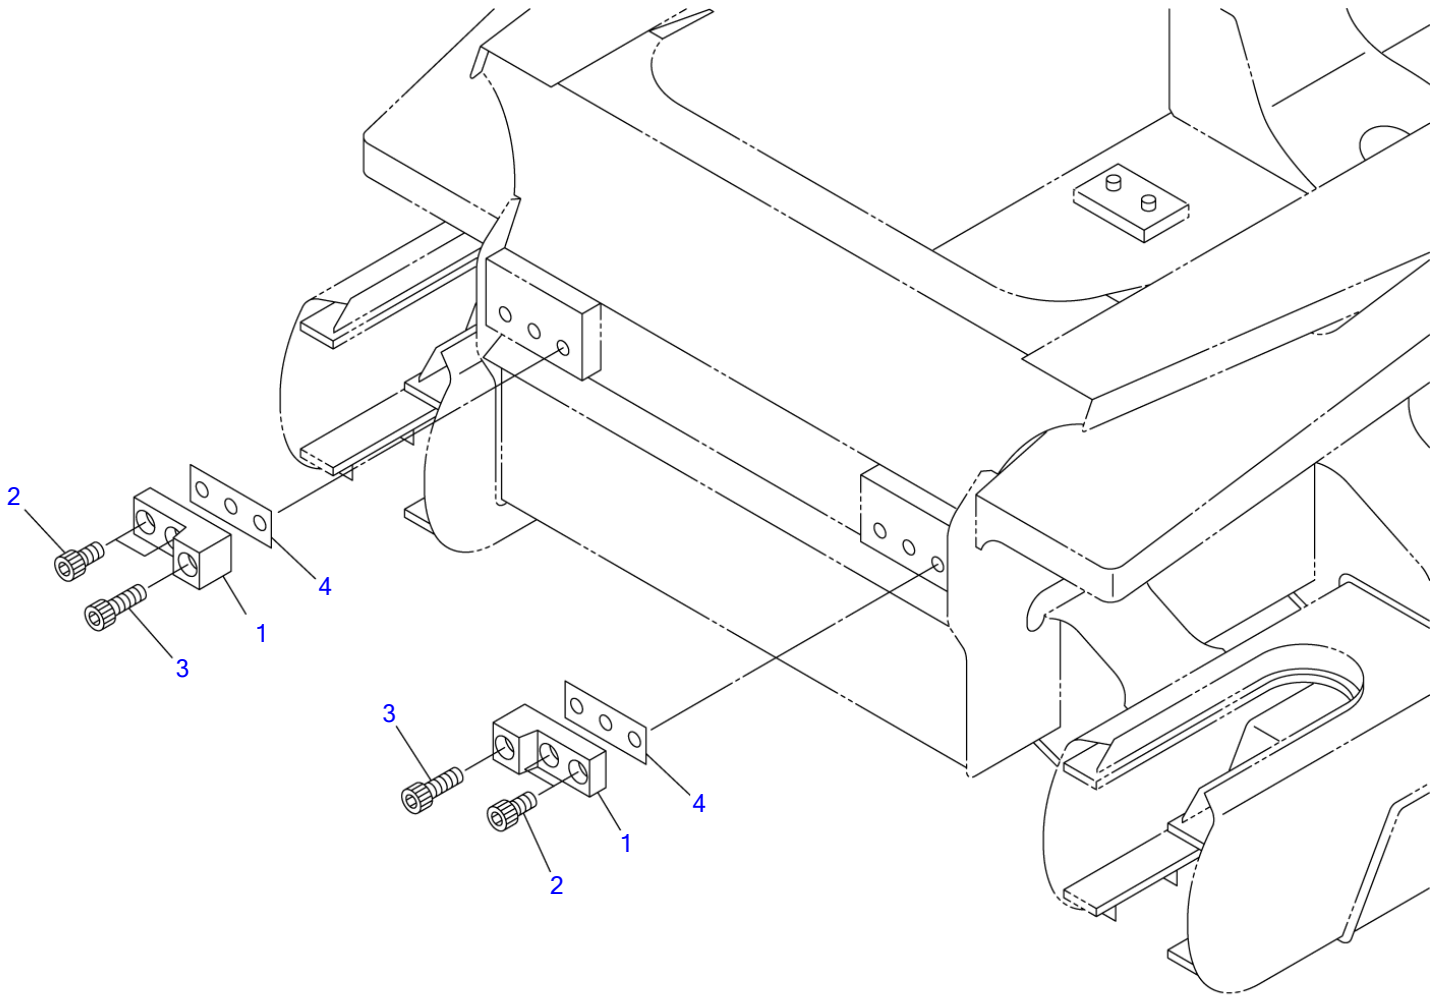

Item	Part number	Description	FRAME			Remarks	
			Q'ty	Chan.	Serial No.		Serv.
		FRAME ASSY				X08823-03500-0	
		FRAME ASSY (for EU)				X08823-04000-1	
1	X *****	FRAME	1				
2	0882300010	COVER	1				
3	0882300020	COVER	1				
6	0880305080	COVER	1				
7	0881302095	COVER	4				
8	1100041020	BOLT	16				
10	1140020010	WASHER, spring	16				
11	1141110010	WASHER	16				
14	0331018600	COVER	2				
15	1100040816	BOLT	4				
16	1140020008	WASHER, spring	4				
17	1141110008	WASHER	4				
18	0882304050	ABSORBENT, noise	1		21403609~	for EU	
19	0882304060	ABSORBENT, noise	1		21403609~	for EU	
20	0882304070	ABSORBENT, noise	1		21403609~	for EU	
21	0882304080	ABSORBENT, noise	1		21403609~	for EU	
	T9b012						

T9B020

S=1/9