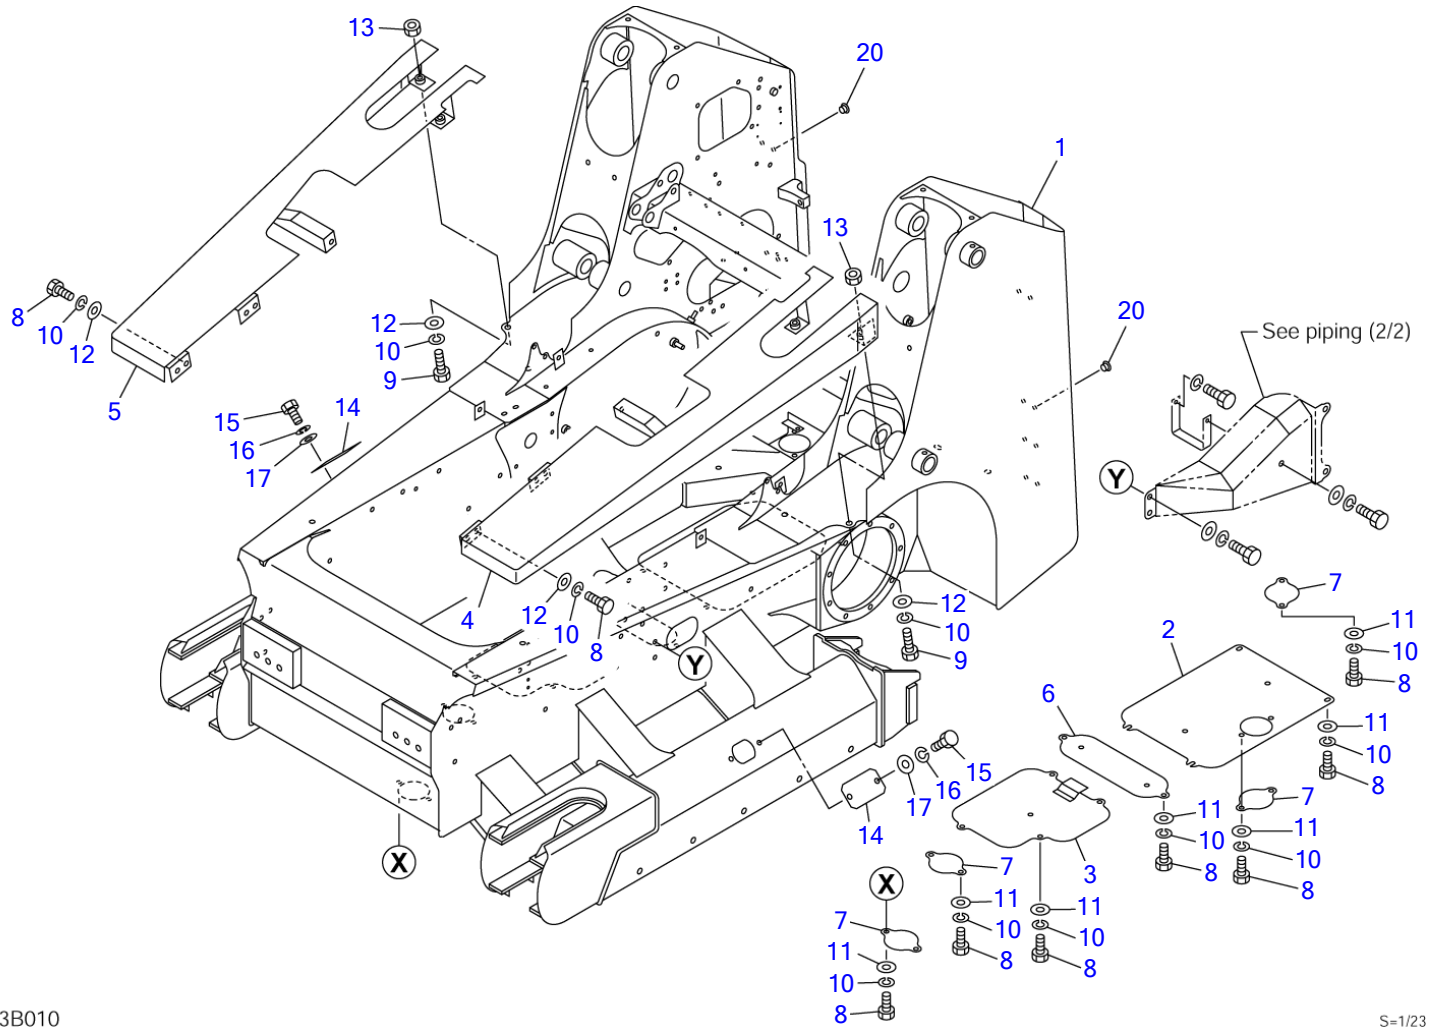

TL250 Book No. BU3Z004 S/N 225000001-
FRAME (1/2)

U3B010

S=1/23

FRAME (1/2)

Item	Part number	Description	Q'ty	Chan.	Serial No.	Serv.	Remarks
		FRAME ASSY					
		FRAME ASSY (for EU)					
1	X *****	FRAME	1				
2	0881306050	COVER	1				M
3	0881302020	COVER	1				
4	0881303700	COVER (L.H.)	1				
5	0881303750	COVER (R.H.)	1				
6	0881302070	COVER	1				
7	0881302095	COVER	4				
8	1100041020	BOLT	28				
9	1100041035	BOLT	4				
10	1140020010	WASHER, spring	32				
11	1141110010	WASHER	20				
12	0003600025	WASHER	12				
13	1130040010	NUT	4				
14	0331018600	COVER	2				
15	1100040816	BOLT	4				
16	1140020008	WASHER, spring	4				
17	1141110008	WASHER	4				
20	1652533021	CAP	16				M
	U3b010