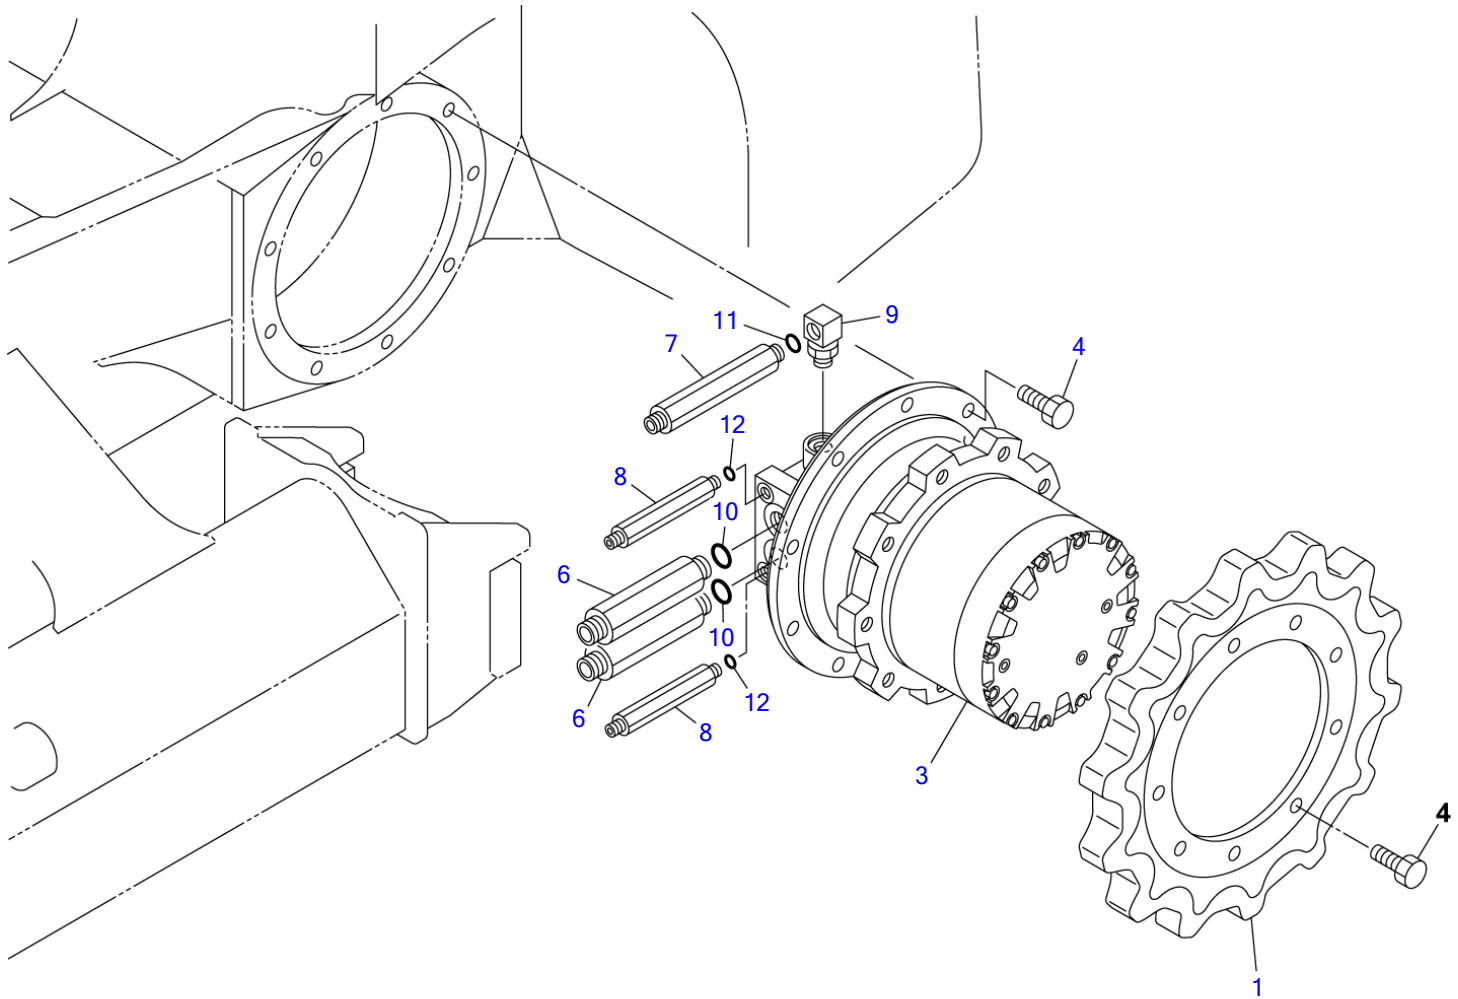

T7A010

S=1/8, 1/20

TRACK ROLLER A

Item	Part number	Description	Q'ty	Chan.	Serial No.	Serv.	Remarks
		ROLLER ASSY, track					
0-1	0881130500	ROLLER SUB ASSY, track	10				
1	0881130510	▪ ROLLER	1				
2	0881130520	▪ SHAFT	1				
3	0881130530	▪ COVER	2				
4	1333064039	▪ BUSHING	2				
5	1432500640	▪ SEAL, floating	2				
5-1	1432500641	▪ ▪ O-RING	2				
5-2	1432500642	▪ ▪ RING, seal	2				
6	1220000040	▪ RING, snap	2				
7	1420100350	▪ O-RING	2				
8	1501810001	▪ PLUG	1				
9	1100041645	BOLT	20				
10	1141550016	WASHER	20				
	U3a020						

T7A020

S=1/8, 1/20

TRACK ROLLER B

Item	Part number	Description	Q'ty	Chan.	Serial No.	Serv.	Remarks
		ROLLER ASSY, track					
0-1	0881131300	ROLLER SUB ASSY, track	2				
1	0881131310	▪ ROLLER	1				
2	0881131320	▪ SHAFT	1				
3	0881131330	▪ COVER	1				
4	0881131340	▪ COVER	1				
5	0881131350	▪ PLATE	1				
6	0881131360	▪ PLATE	1				
7	1305000004	▪ BEARING	2				
8	1432500640	▪ SEAL, floating	2				
8-1	1432500641	▪ ▪ O-RING	2				
8-2	1432500642	▪ ▪ RING, seal	2				
9	1420100350	▪ O-RING	2				
10	1501810001	▪ PLUG	1				
11	1100041030	▪ BOLT	2				
12	1106241440	▪ BOLT	1				
13	1140020010	▪ WASHER, spring	2				
14	1100041460	BOLT	8				
15	1141550014	WASHER	8				
	U2a040						

TL250 Book No. BU3Z004 S/N 225000001-
TRACK ADJUSTER

T7A042

S=1/8

TRACK ADJUSTER

Item	Part number	Description	Q'ty	Chan.	Serial No.	Serv.	Remarks
	0881152000	SPRING ASSY (L.H.)	1				
	0881152500	SPRING ASSY (R.H.)	1				
1	0881151600	• YOKE	1				
2	0881151200	• ROD	1				
3	0007000002	• SPRING	1				
4	1132530027	• NUT	1				
5	1210000545	• PIN, split	1				
0-1	0881152400	• CYLINDER ASSY (L.H.)	1				
	0881152600	• CYLINDER ASSY (R.H.)	1				
7	0881152100	• • CYLINDER, grease (L.H.)	1				
	0881152300	• • CYLINDER, grease (R.H.)	1				
8	0881152200	• • PISTON	1				
9	1541300501	• • VALVE ASSY, check	1				
10	1400403203	• • SEAL, oil	1				
11	1422010600	• • O-RING	1				
12	1421020600	• • RING, back-up	1				
	U3a030						