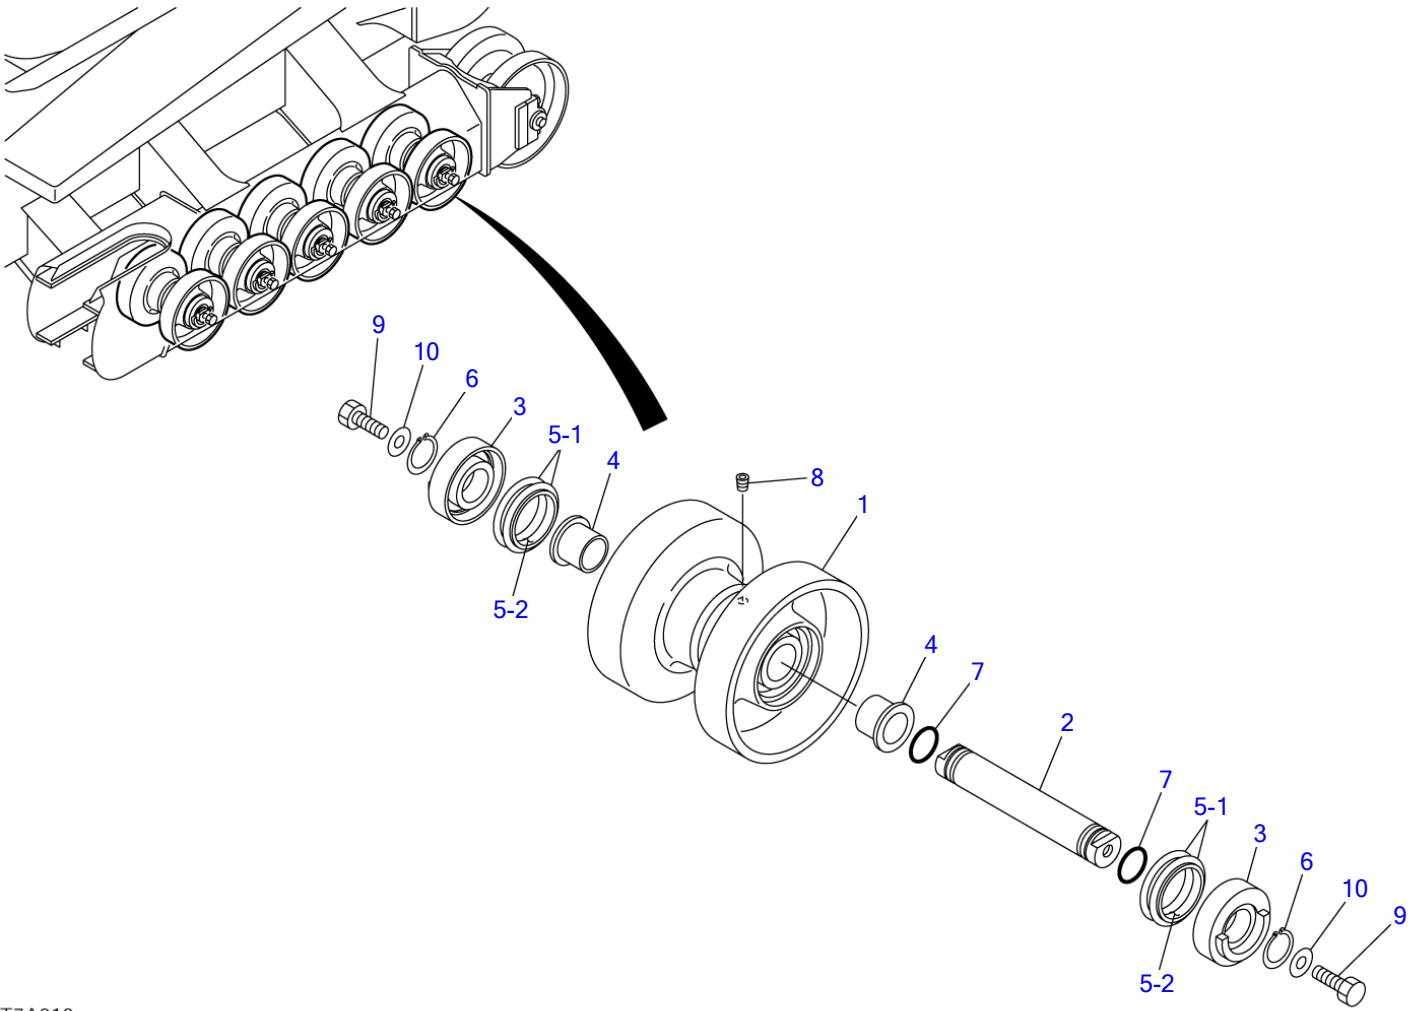

PARTS MANUAL

TL250

Serial No. 225000001~

BU3Z004-1(P-TL250BAB)

CRAWLER LOADER

TAKEUCHI

Item	Part number	Description	INDEX				Remarks
			Q'ty	Chan.	Serial No.	Serv.	
1		UNDERCARRIAGE					
2		MAIN FRAME & CONTROL LEVER					
3		ENGINE & ELECTRICAL SYSTEM					
4		HYDRAULIC PIPNG & TANK					
5		COVER & CAB					
6		ATTACHMENT					
7		DECAL & TOOL					
8		HYDRAULIC DEVICE					
10		ENGINE (V3800DI-T-E3B-TLTU-1) 2008.09.10					

T7A010

S=1/8, 1/20

TRACK ROLLER A

Item	Part number	Description	Q'ty	Chan.	Serial No.	Serv.	Remarks
		ROLLER ASSY, track					
0-1	0881130500	ROLLER SUB ASSY, track	10				
1	0881130510	▪ ROLLER	1				
2	0881130520	▪ SHAFT	1				
3	0881130530	▪ COVER	2				
4	1333064039	▪ BUSHING	2				
5	1432500640	▪ SEAL, floating	2				
5-1	1432500641	▪ ▪ O-RING	2				
5-2	1432500642	▪ ▪ RING, seal	2				
6	1220000040	▪ RING, snap	2				
7	1420100350	▪ O-RING	2				
8	1501810001	▪ PLUG	1				
9	1100041645	BOLT	20				
10	1141550016	WASHER	20				
	U3a020						

T7A020

S=1/8, 1/20

TRACK ROLLER B

Item	Part number	Description	Q'ty	Chan.	Serial No.	Serv.	Remarks
		ROLLER ASSY, track					
0-1	0881131300	ROLLER SUB ASSY, track	2				
1	0881131310	▪ ROLLER	1				
2	0881131320	▪ SHAFT	1				
3	0881131330	▪ COVER	1				
4	0881131340	▪ COVER	1				
5	0881131350	▪ PLATE	1				
6	0881131360	▪ PLATE	1				
7	1305000004	▪ BEARING	2				
8	1432500640	▪ SEAL, floating	2				
8-1	1432500641	▪ ▪ O-RING	2				
8-2	1432500642	▪ ▪ RING, seal	2				
9	1420100350	▪ O-RING	2				
10	1501810001	▪ PLUG	1				
11	1100041030	▪ BOLT	2				
12	1106241440	▪ BOLT	1				
13	1140020010	▪ WASHER, spring	2				
14	1100041460	BOLT	8				
15	1141550014	WASHER	8				
	U2a040						