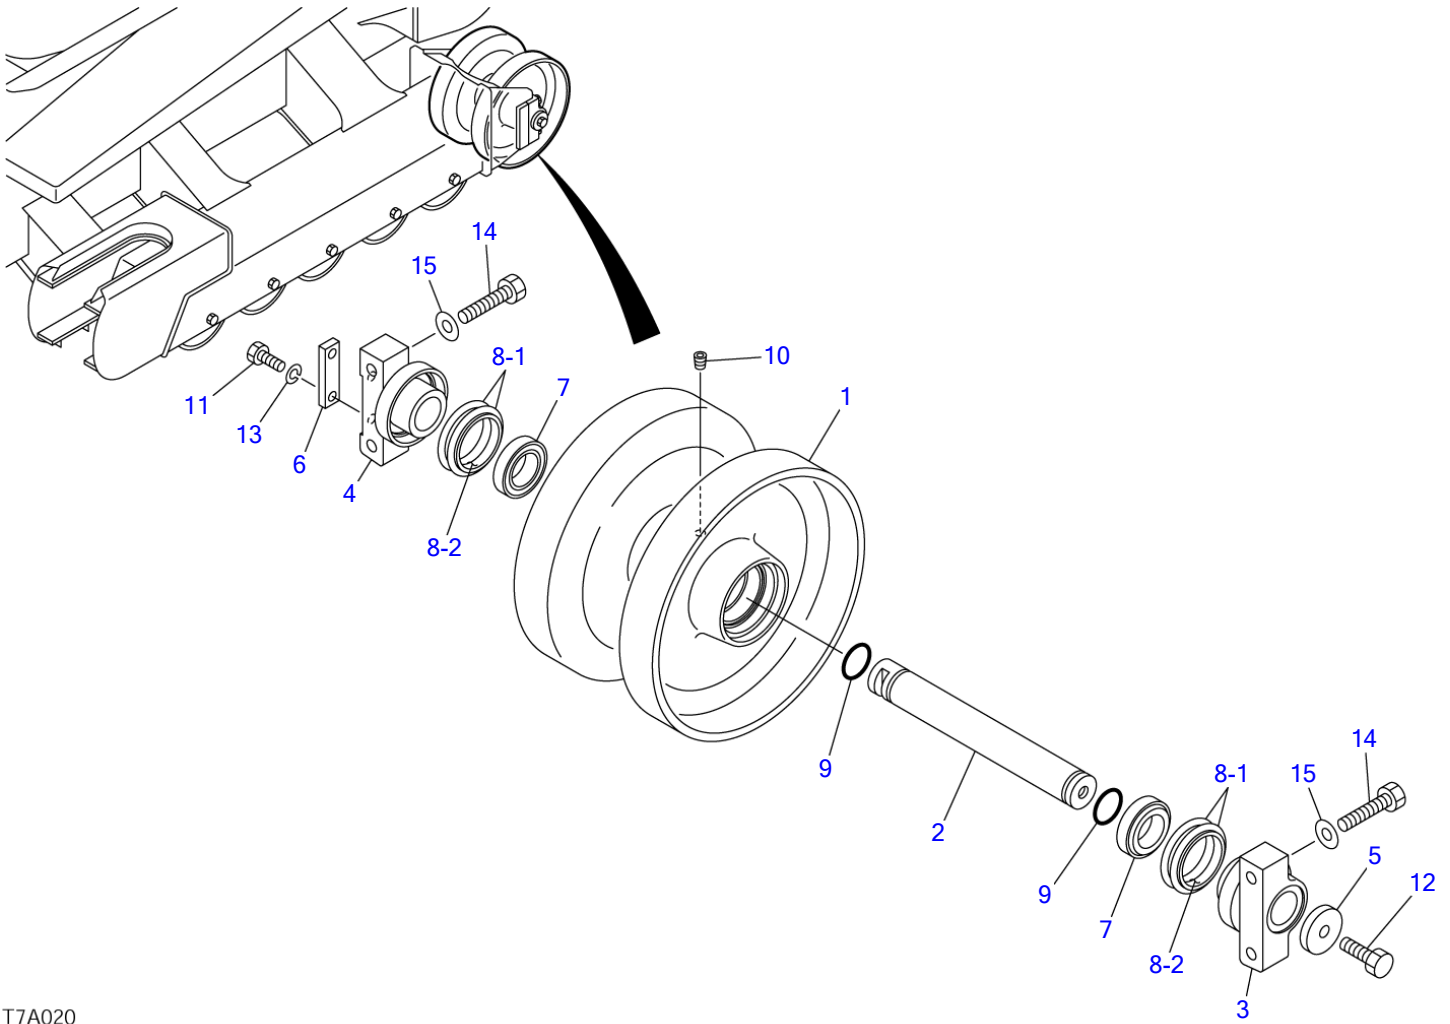

PARTS MANUAL

TL250

Serial No. 225000001~

BU3Z004-1(P-TL250BAB)

CRAWLER LOADER

TAKEUCHI

Item	Part number	Description	INDEX				Remarks
			Q'ty	Chan.	Serial No.	Serv.	
1		UNDERCARRIAGE					
2		MAIN FRAME & CONTROL LEVER					
3		ENGINE & ELECTRICAL SYSTEM					
4		HYDRAULIC PIPNG & TANK					
5		COVER & CAB					
6		ATTACHMENT					
7		DECAL & TOOL					
8		HYDRAULIC DEVICE					
10		ENGINE (V3800DI-T-E3B-TLTU-1) 2008.09.10					

T7A010

S=1/8, 1/20

TRACK ROLLER A

Item	Part number	Description	Q'ty	Chan.	Serial No.	Serv.	Remarks
		ROLLER ASSY, track					
0-1	0881130500	ROLLER SUB ASSY, track	10				
1	0881130510	▪ ROLLER	1				
2	0881130520	▪ SHAFT	1				
3	0881130530	▪ COVER	2				
4	1333064039	▪ BUSHING	2				
5	1432500640	▪ SEAL, floating	2				
5-1	1432500641	▪ ▪ O-RING	2				
5-2	1432500642	▪ ▪ RING, seal	2				
6	1220000040	▪ RING, snap	2				
7	1420100350	▪ O-RING	2				
8	1501810001	▪ PLUG	1				
9	1100041645	BOLT	20				
10	1141550016	WASHER	20				
	U3a020						

T7A020

S=1/8, 1/20

TRACK ROLLER B

Item	Part number	Description	Q'ty	Chan.	Serial No.	Serv.	Remarks
		ROLLER ASSY, track					
0-1	0881131300	ROLLER SUB ASSY, track	2				
1	0881131310	▪ ROLLER	1				
2	0881131320	▪ SHAFT	1				
3	0881131330	▪ COVER	1				
4	0881131340	▪ COVER	1				
5	0881131350	▪ PLATE	1				
6	0881131360	▪ PLATE	1				
7	1305000004	▪ BEARING	2				
8	1432500640	▪ SEAL, floating	2				
8-1	1432500641	▪ ▪ O-RING	2				
8-2	1432500642	▪ ▪ RING, seal	2				
9	1420100350	▪ O-RING	2				
10	1501810001	▪ PLUG	1				
11	1100041030	▪ BOLT	2				
12	1106241440	▪ BOLT	1				
13	1140020010	▪ WASHER, spring	2				
14	1100041460	BOLT	8				
15	1141550014	WASHER	8				
	U2a040						