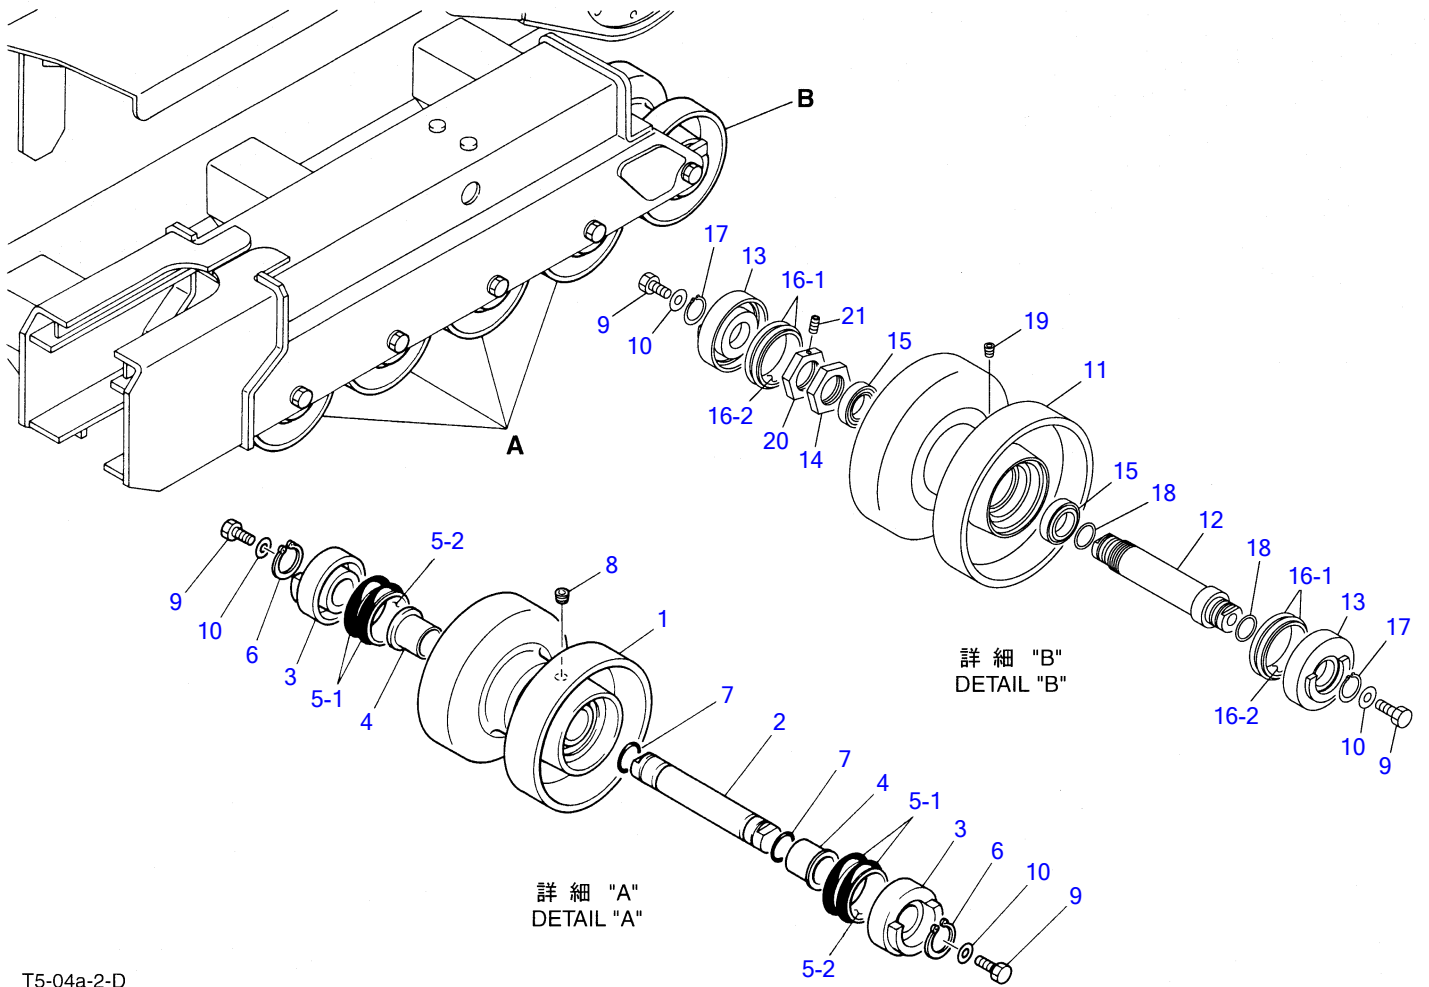

TL26 Book No. PT5-101Z5 S/N 2620002-
TRACK ROLLER (2620710~2621060)

TRACK ROLLER (2620710~2621060)

Item	Part number	Description	Q'ty	Chan.	Serial No.	Serv.	Remarks
0-1	0880130000	ROLLER ASSY	8				
1	0880130010	▪ SHELL	1				
2	0860134010	▪ SHAFT	1				
3	0221240400	▪ COVER	2				
4	1333073535	▪ BUSHING	2				
5	1432500560	▪ SEAL	2				
5-1	1432500561	▪ ▪ O-RING	2				
5-2	1432500562	▪ ▪ RING, seal	2				
6	1220000035	▪ RING, snap	2				
7	1420100300	▪ O-RING	2				
8	1501810001	▪ PLUG	1				
9	1100051645	BOLT	20				
10	1141540016	WASHER	20				
0-2	0880133100	ROLLER ASSY	2				
11	0880132200	▪ SHELL	1				
12	0880133300	▪ SHAFT	1				
13	0880132400	▪ COVER	2				
14	0880133500	▪ NUT	1				
15	1305000004	▪ BEARING	2				
16	1432500660	▪ SEAL	2				
16-1	1432500661	▪ ▪ O-RING	2				
16-2	1432500662	▪ ▪ RING, seal	2				
17	1220000035	▪ RING, snap	2				
18	1420100300	▪ O-RING	2				
19	1501810001	▪ PLUG	1				
20	0880133600	▪ NUT	1				
21	1121340608	▪ SET-SCREW	1				
	T504a2L