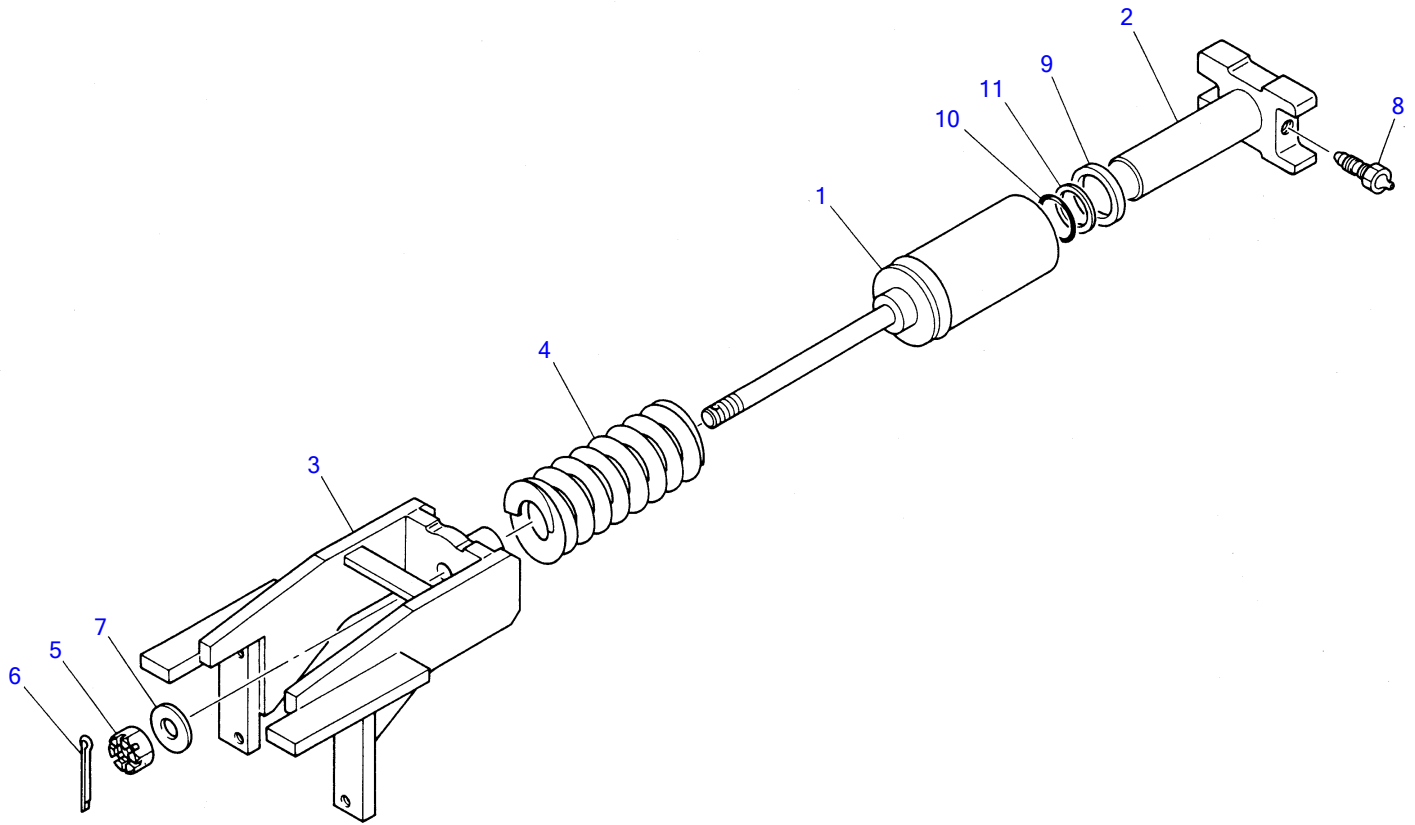

TL26 Book No. PT5-101Z5 S/N 2620002-
TRACK ADJUSTER

T5-06a-2-D

TRACK ADJUSTER

Item	Part number	Description	Q'ty	Chan.	Serial No.	Serv.	Remarks
0	0880150000	ADJUSTER ASSY	2				
1	0880150010	· CYLINDER	1				
2	0880150020	· PISTON	1				
3	0880150030	· YOKE	1				
4	0007000004	· SPRING	1				
5	1132030020	· NUT	1				
6	1210000435	· PIN, split	1				
7	1141540020	· WASHER	1				
8	1541300501	· VALVE, check	1				
9	1400402640	· SEAL, oil	1				
10	1420010450	· O-RING	1				
11	1421020450	· RING, back-up	1				
	T506a1L